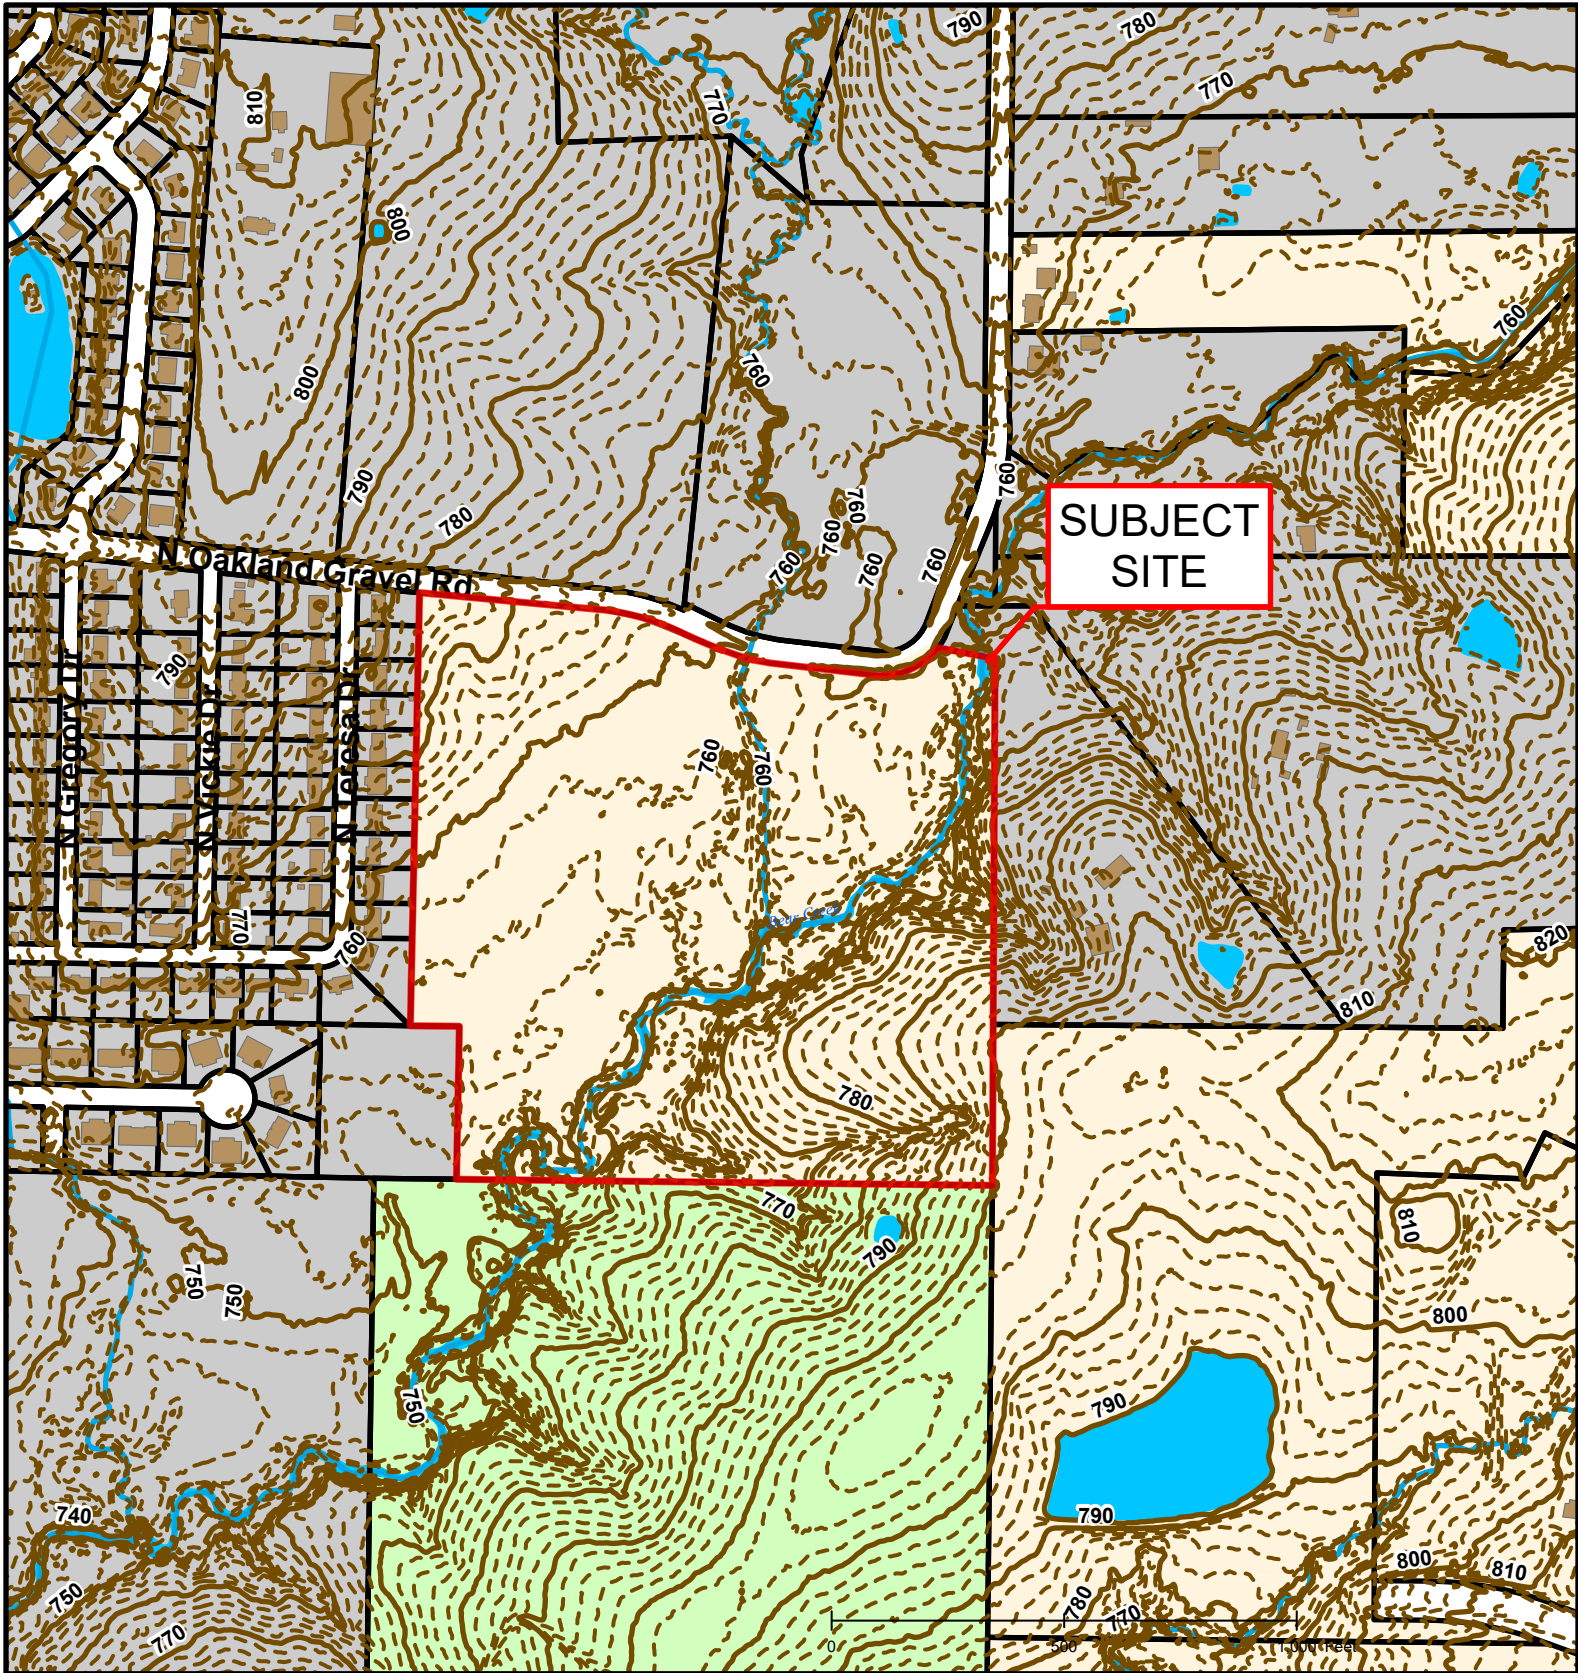

# #79-2019: Tuscany Estates Final Plat

Created by The City of Columbia - Community Development Department

Parcel Data Source: Boone County Assessor

2017 Imagery: Boone County Assessor's Office

Hillshade Data: Boone County GIS

## #79-2019: Tuscany Estates Final Plat