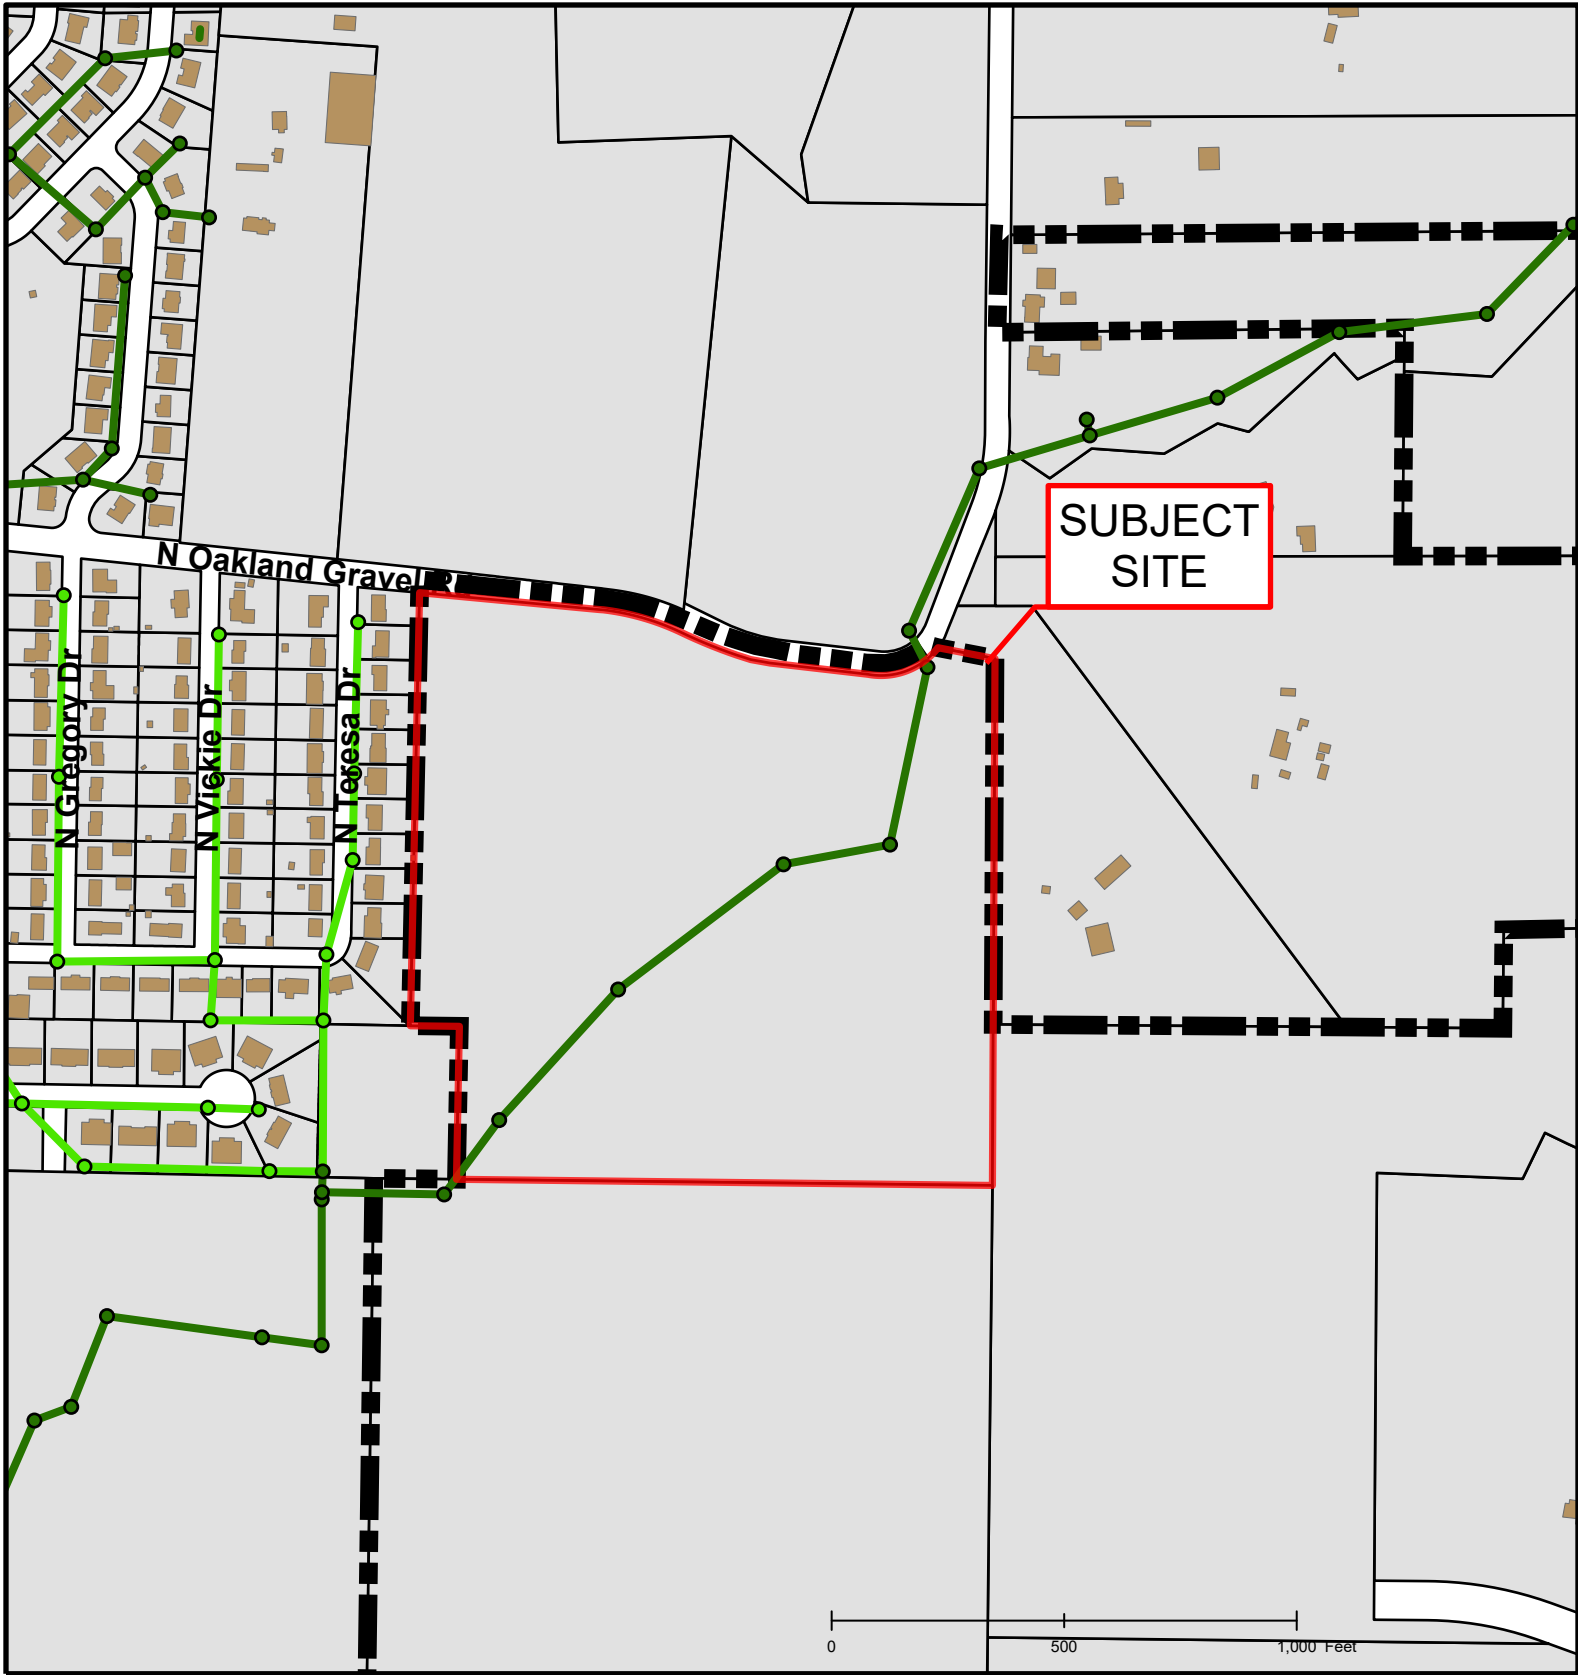

# #79-2019: Tuscany Estates Final Plat

Created by The City of Columbia - Community Development Department

Parcel Data Source: Boone County Assessor

2017 Imagery: Boone County Assessor's Office

Hillshade Data: Boone County GIS

## #79-2019: Tuscany Estates Final Plat