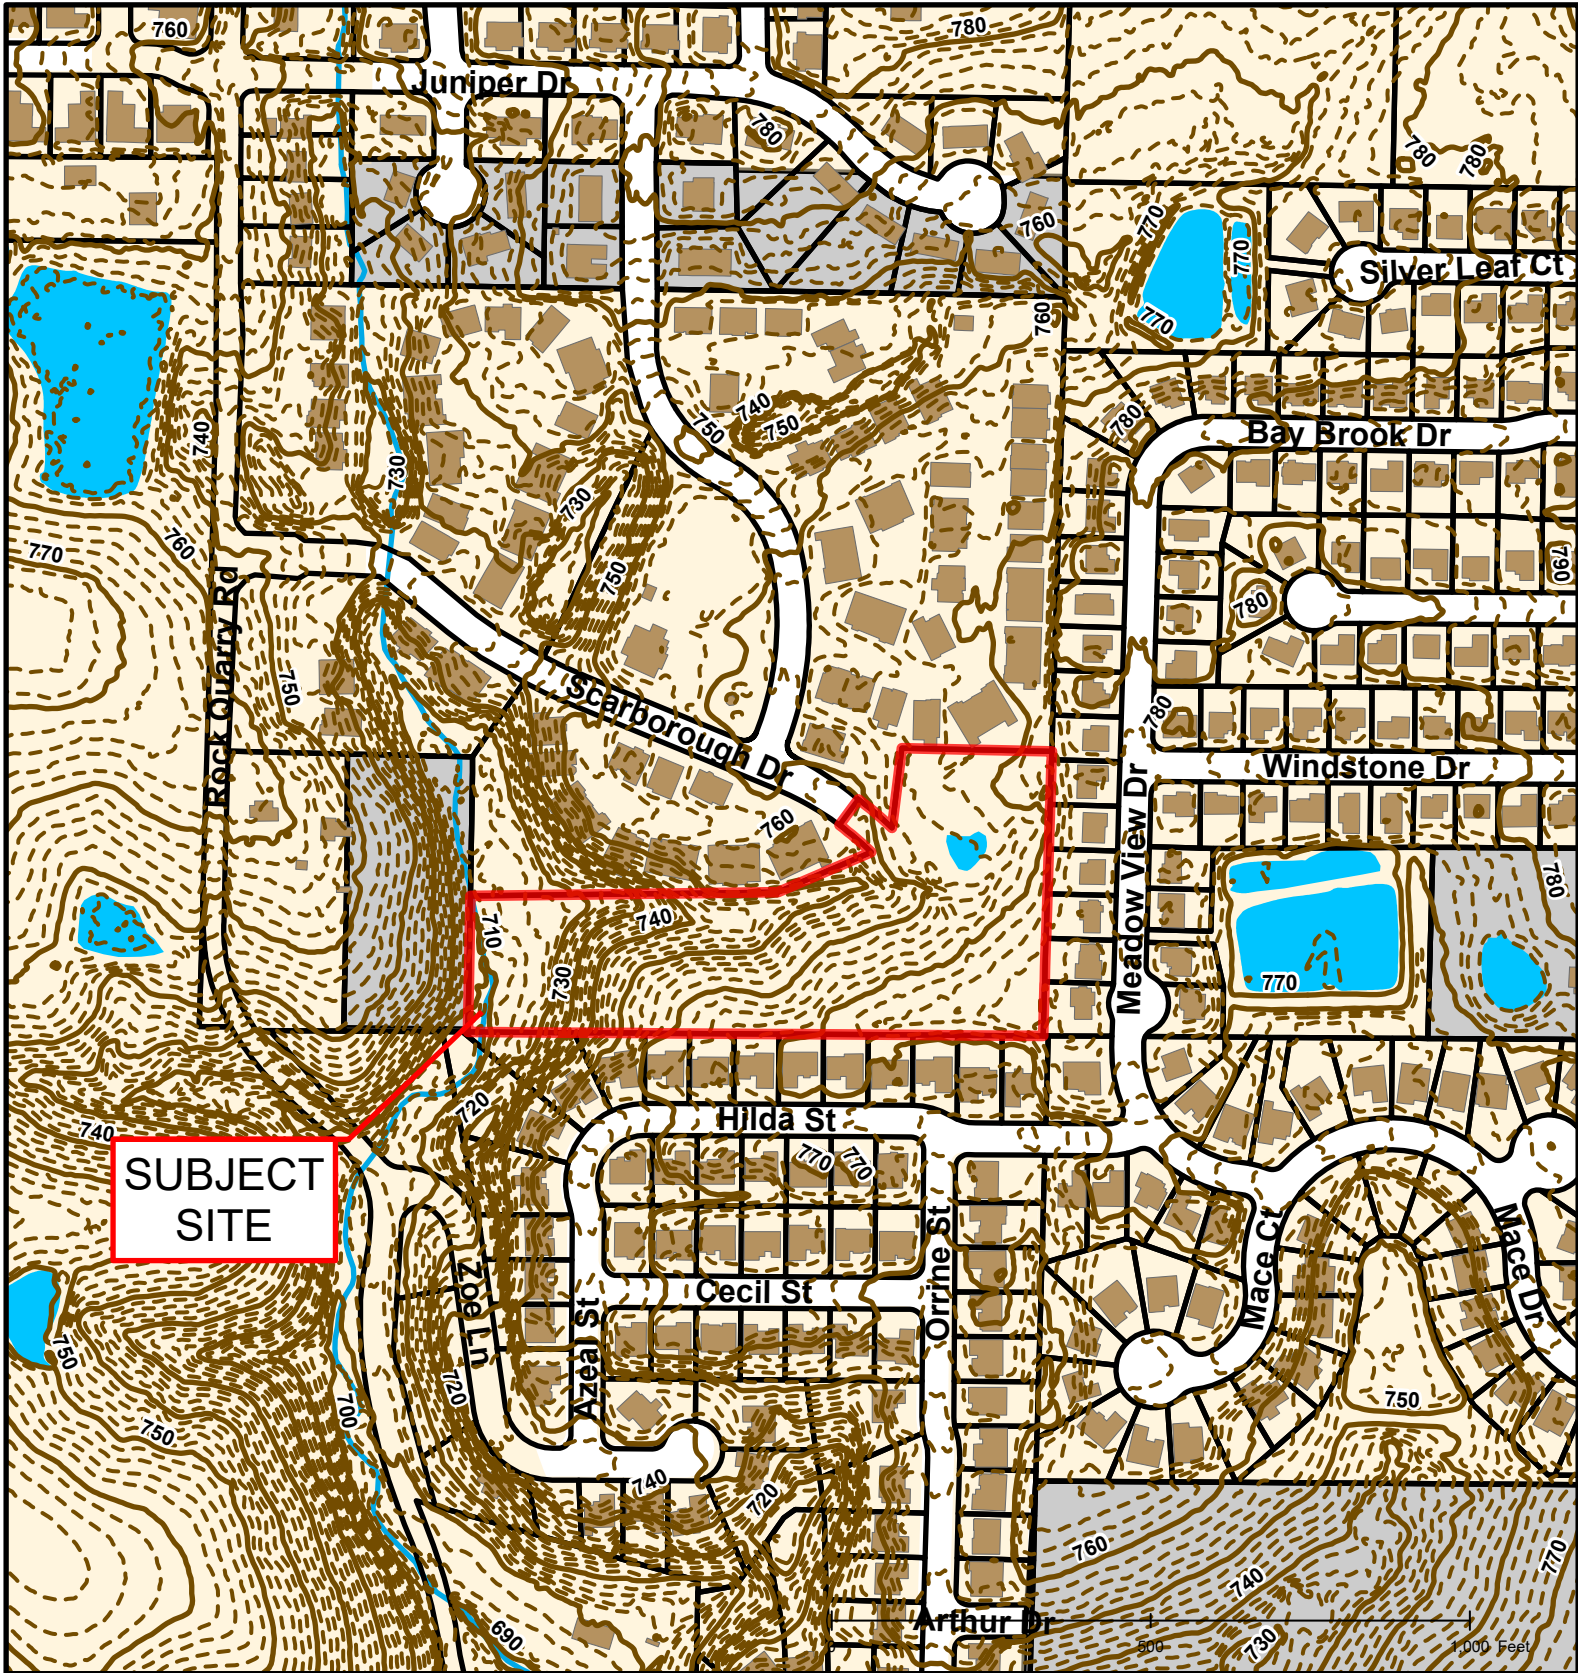

#124-2021: Cambridge Place Plat 4 Final Plat

#124-2021: Cambridge Place Plat 4 Final Plat

Created by The City of Columbia - Community Development Department

Parcel Data Source: Boone County Assessor

2017 Imagery: Boone County Assessor's Office

Hillshade Data: Boone County GIS

#124-2021: Cambridge Place Plat 4 Final Plat