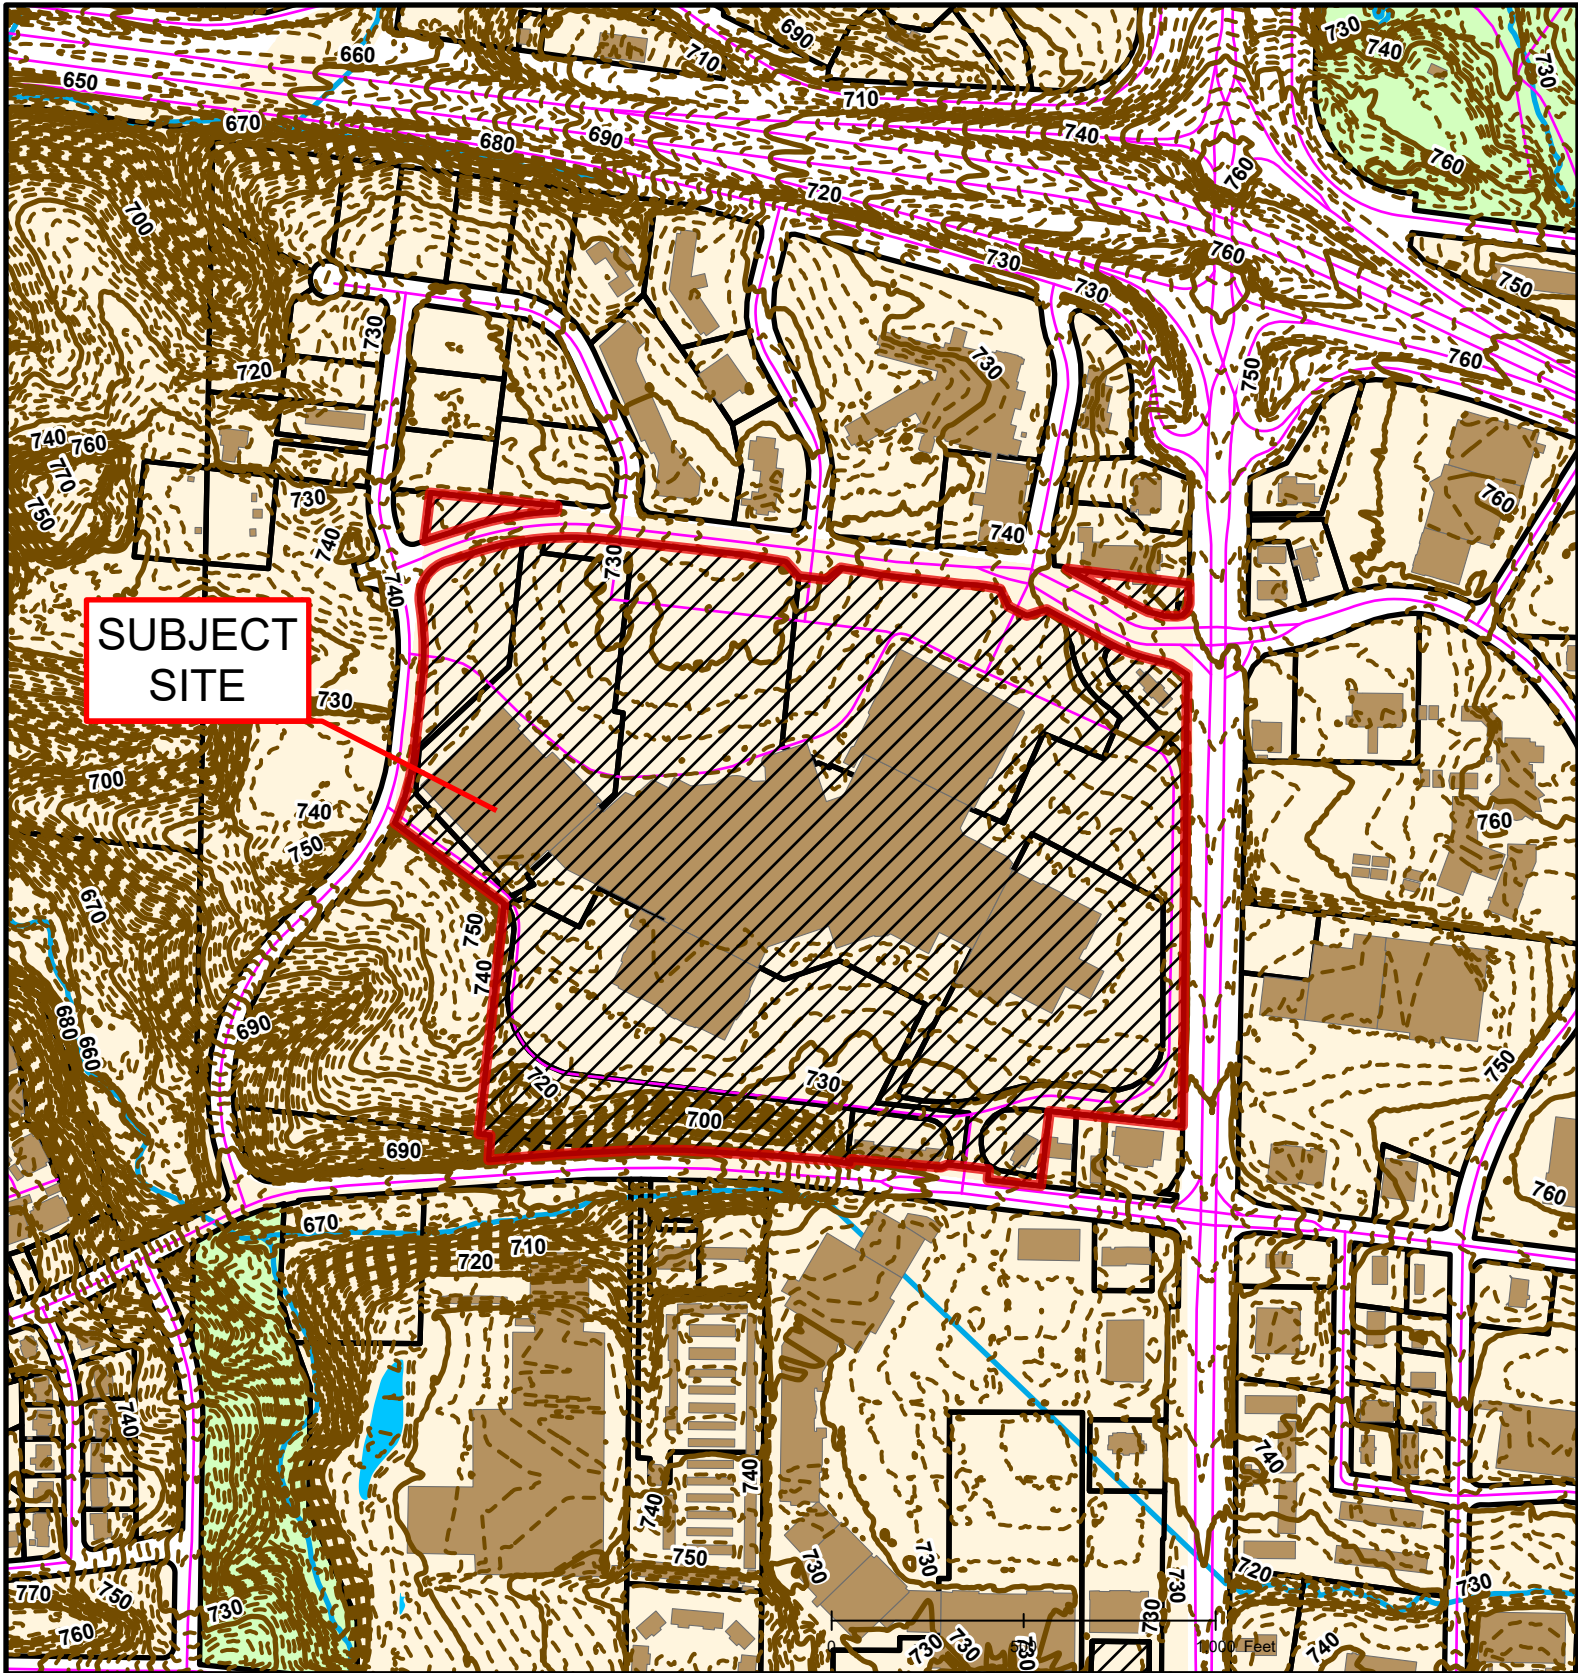

## #225-2019: Columbia Mall PD Pla Major Amendment

## #225-2019: Columbia Mall PD Pla Major Amendment

Created by The City of Columbia - Community Development Department

Parcel Data Source: Boone County Assessor

2017 Imagery: Boone County Assessor's Office

Hillshade Data: Boone County GIS