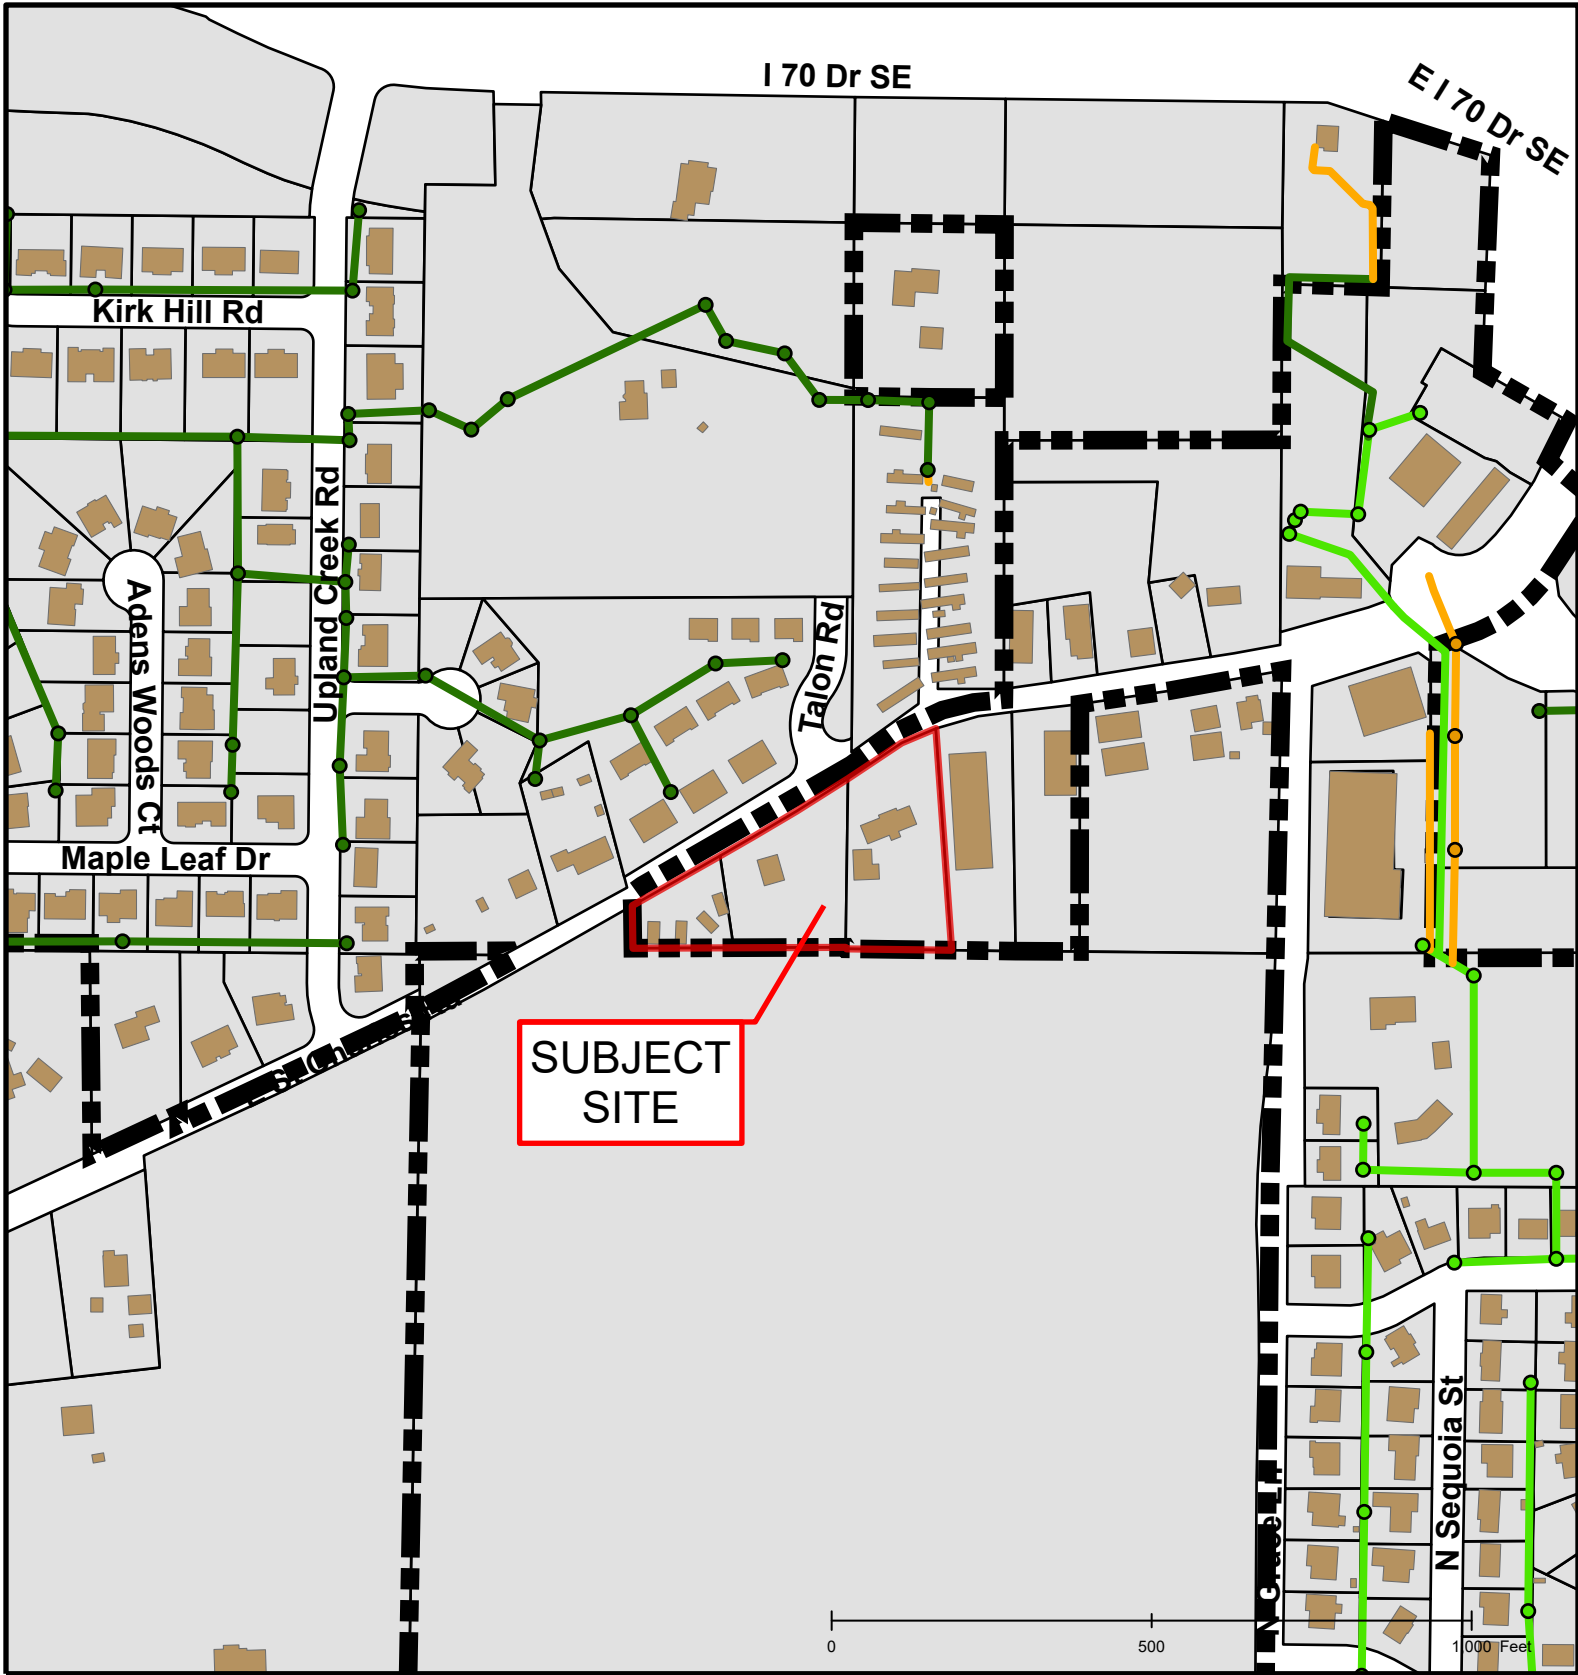

2017 Imagery Source: City of Columbia GIS Office

#69-2019: TRS Property Management, LLC Permanent Zoning

#69-2019: TRS Property Management, LLC Permanent Zoning

SUBJECT SITE

#69-2019: TRS Property Management, LLC Permanent Zoning