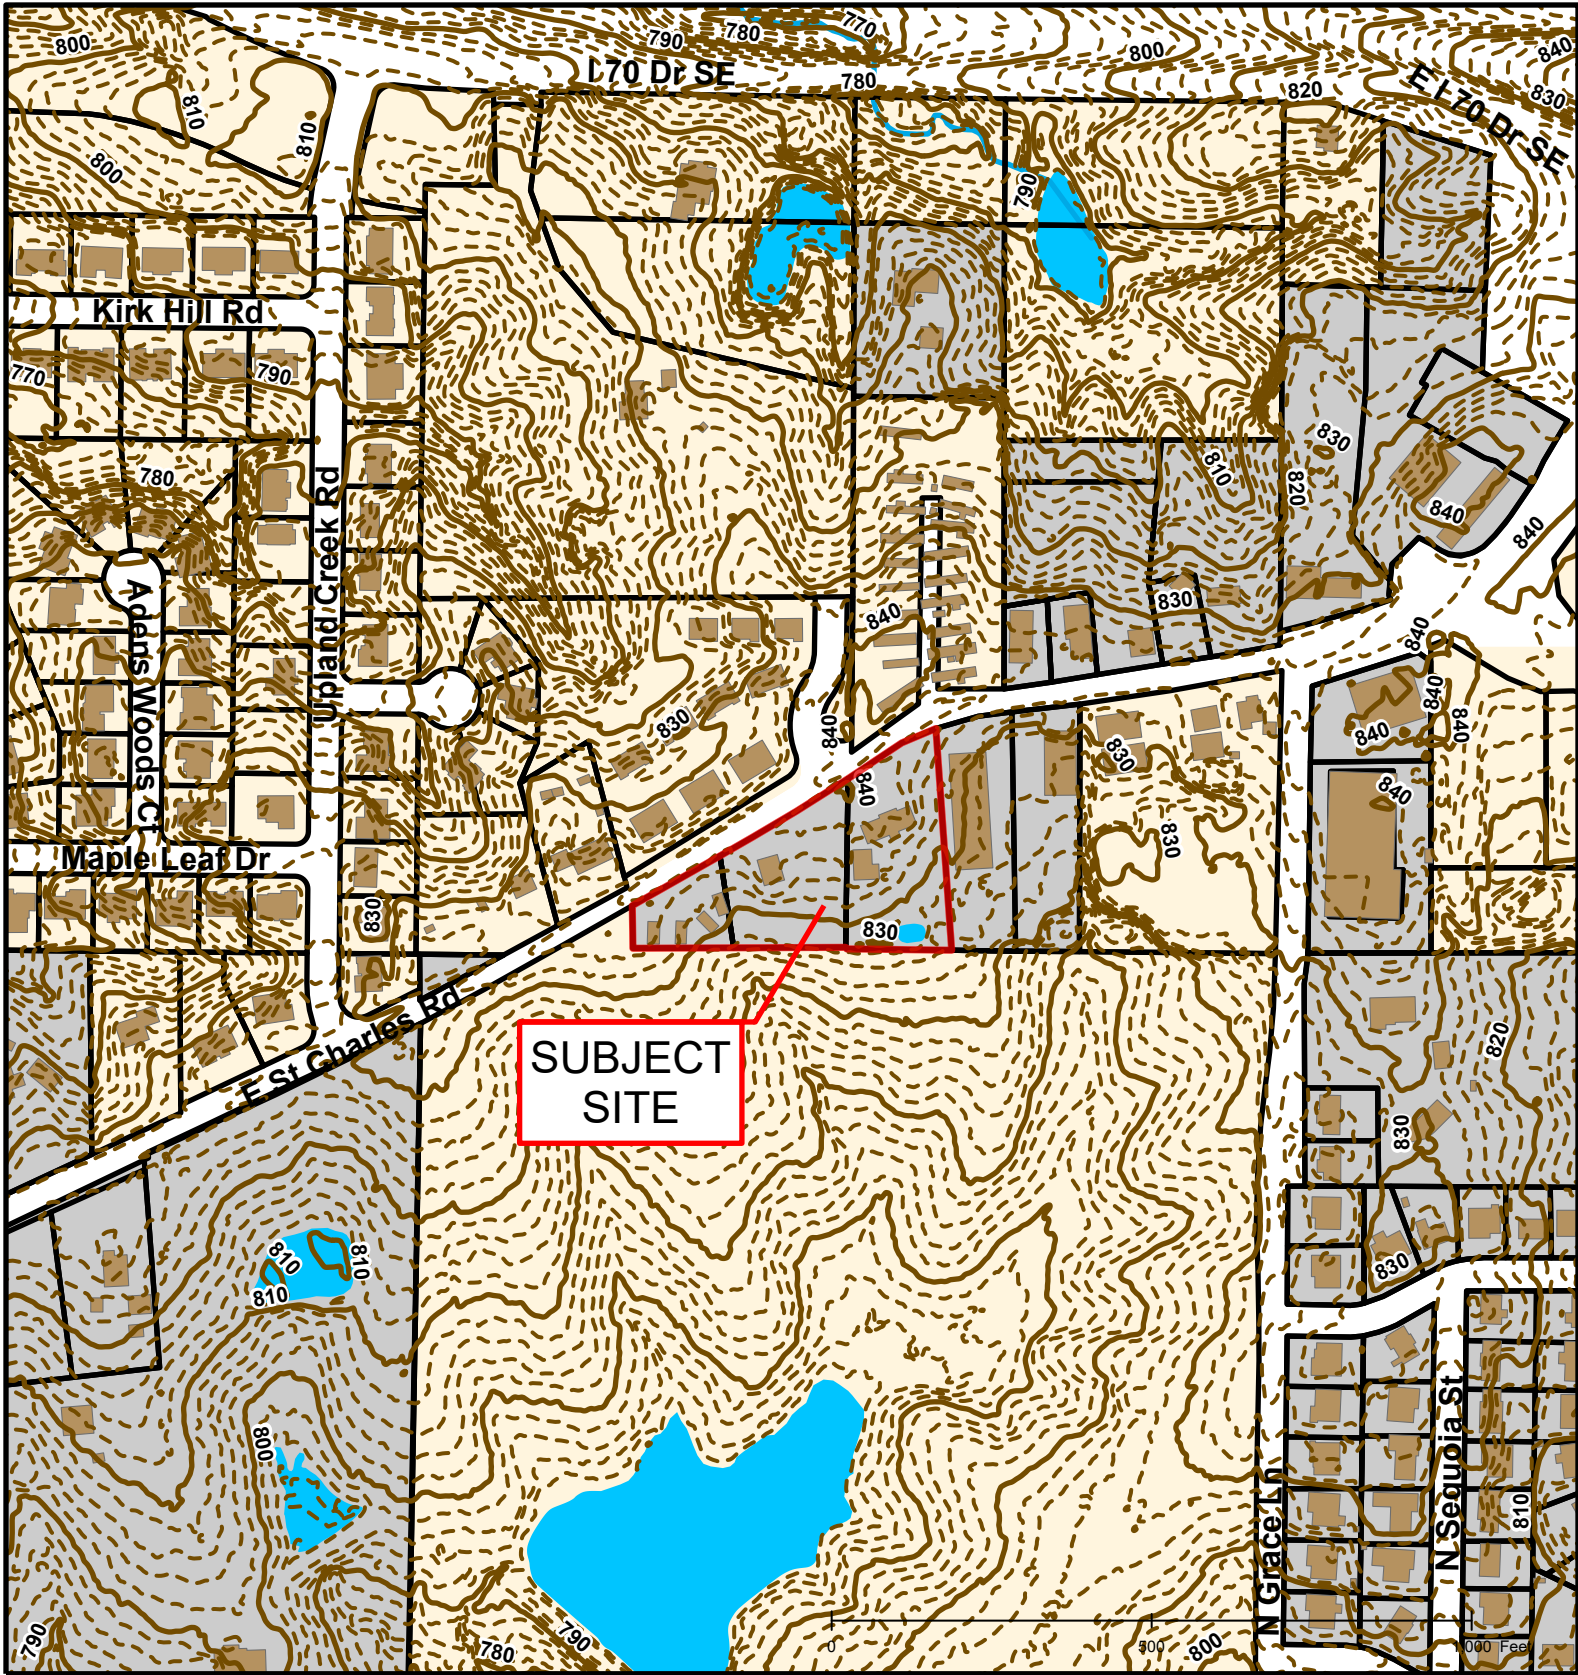

2017 Imagery Source: City of Columbia GIS Office

#69-2019: TRS Property Management, LLC Permanent Zoning

#69-2019: TRS Property Management, LLC Permanent Zoning

SUBJECT SITE

#69-2019: TRS Property Management, LLC Permanent Zoning