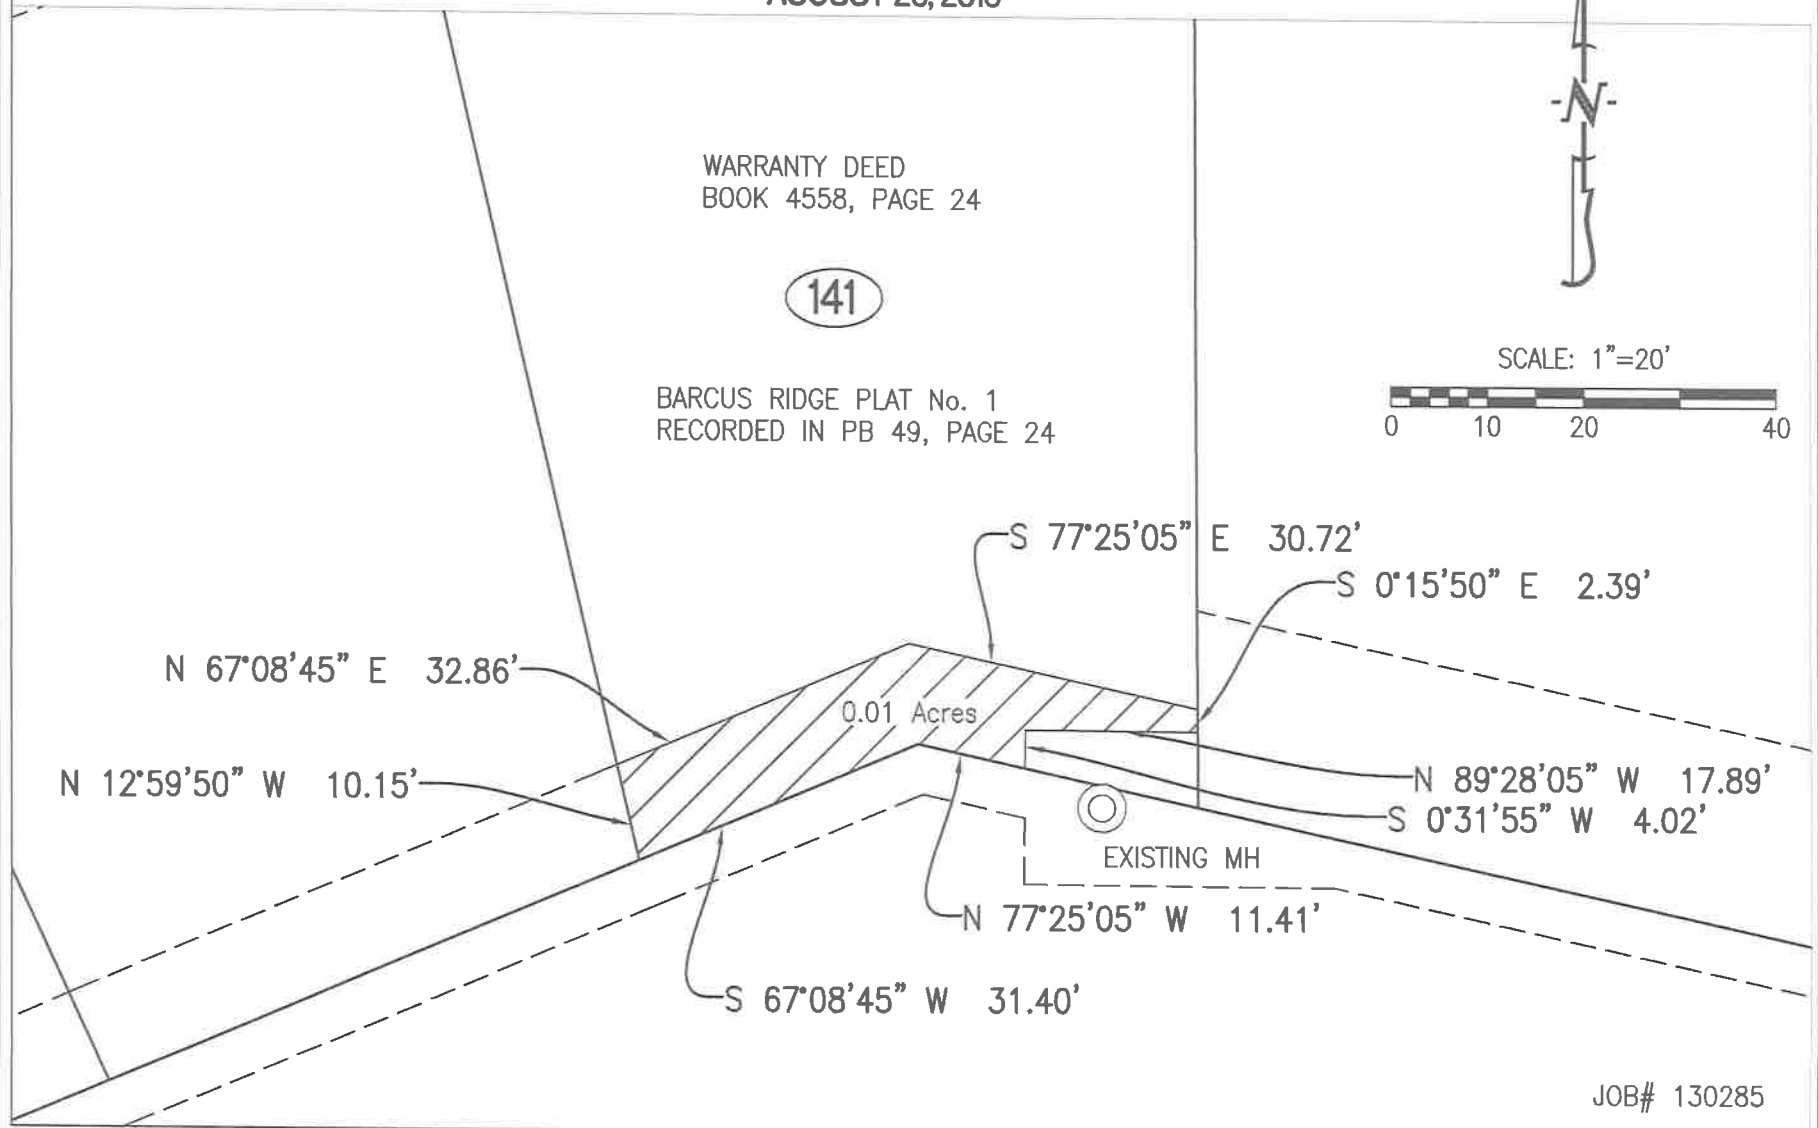

LOT 141 BARCUS RIDGE PLAT No. 1

EASEMENT VACATION EXHIBIT
AUGUST 26, 2016

WARRANTY DEED
BOOK 4558, PAGE 24

141

BARCUS RIDGE PLAT No. 1
RECORDED IN PB 49, PAGE 24

SCALE: 1"=20'

JOB# 130285