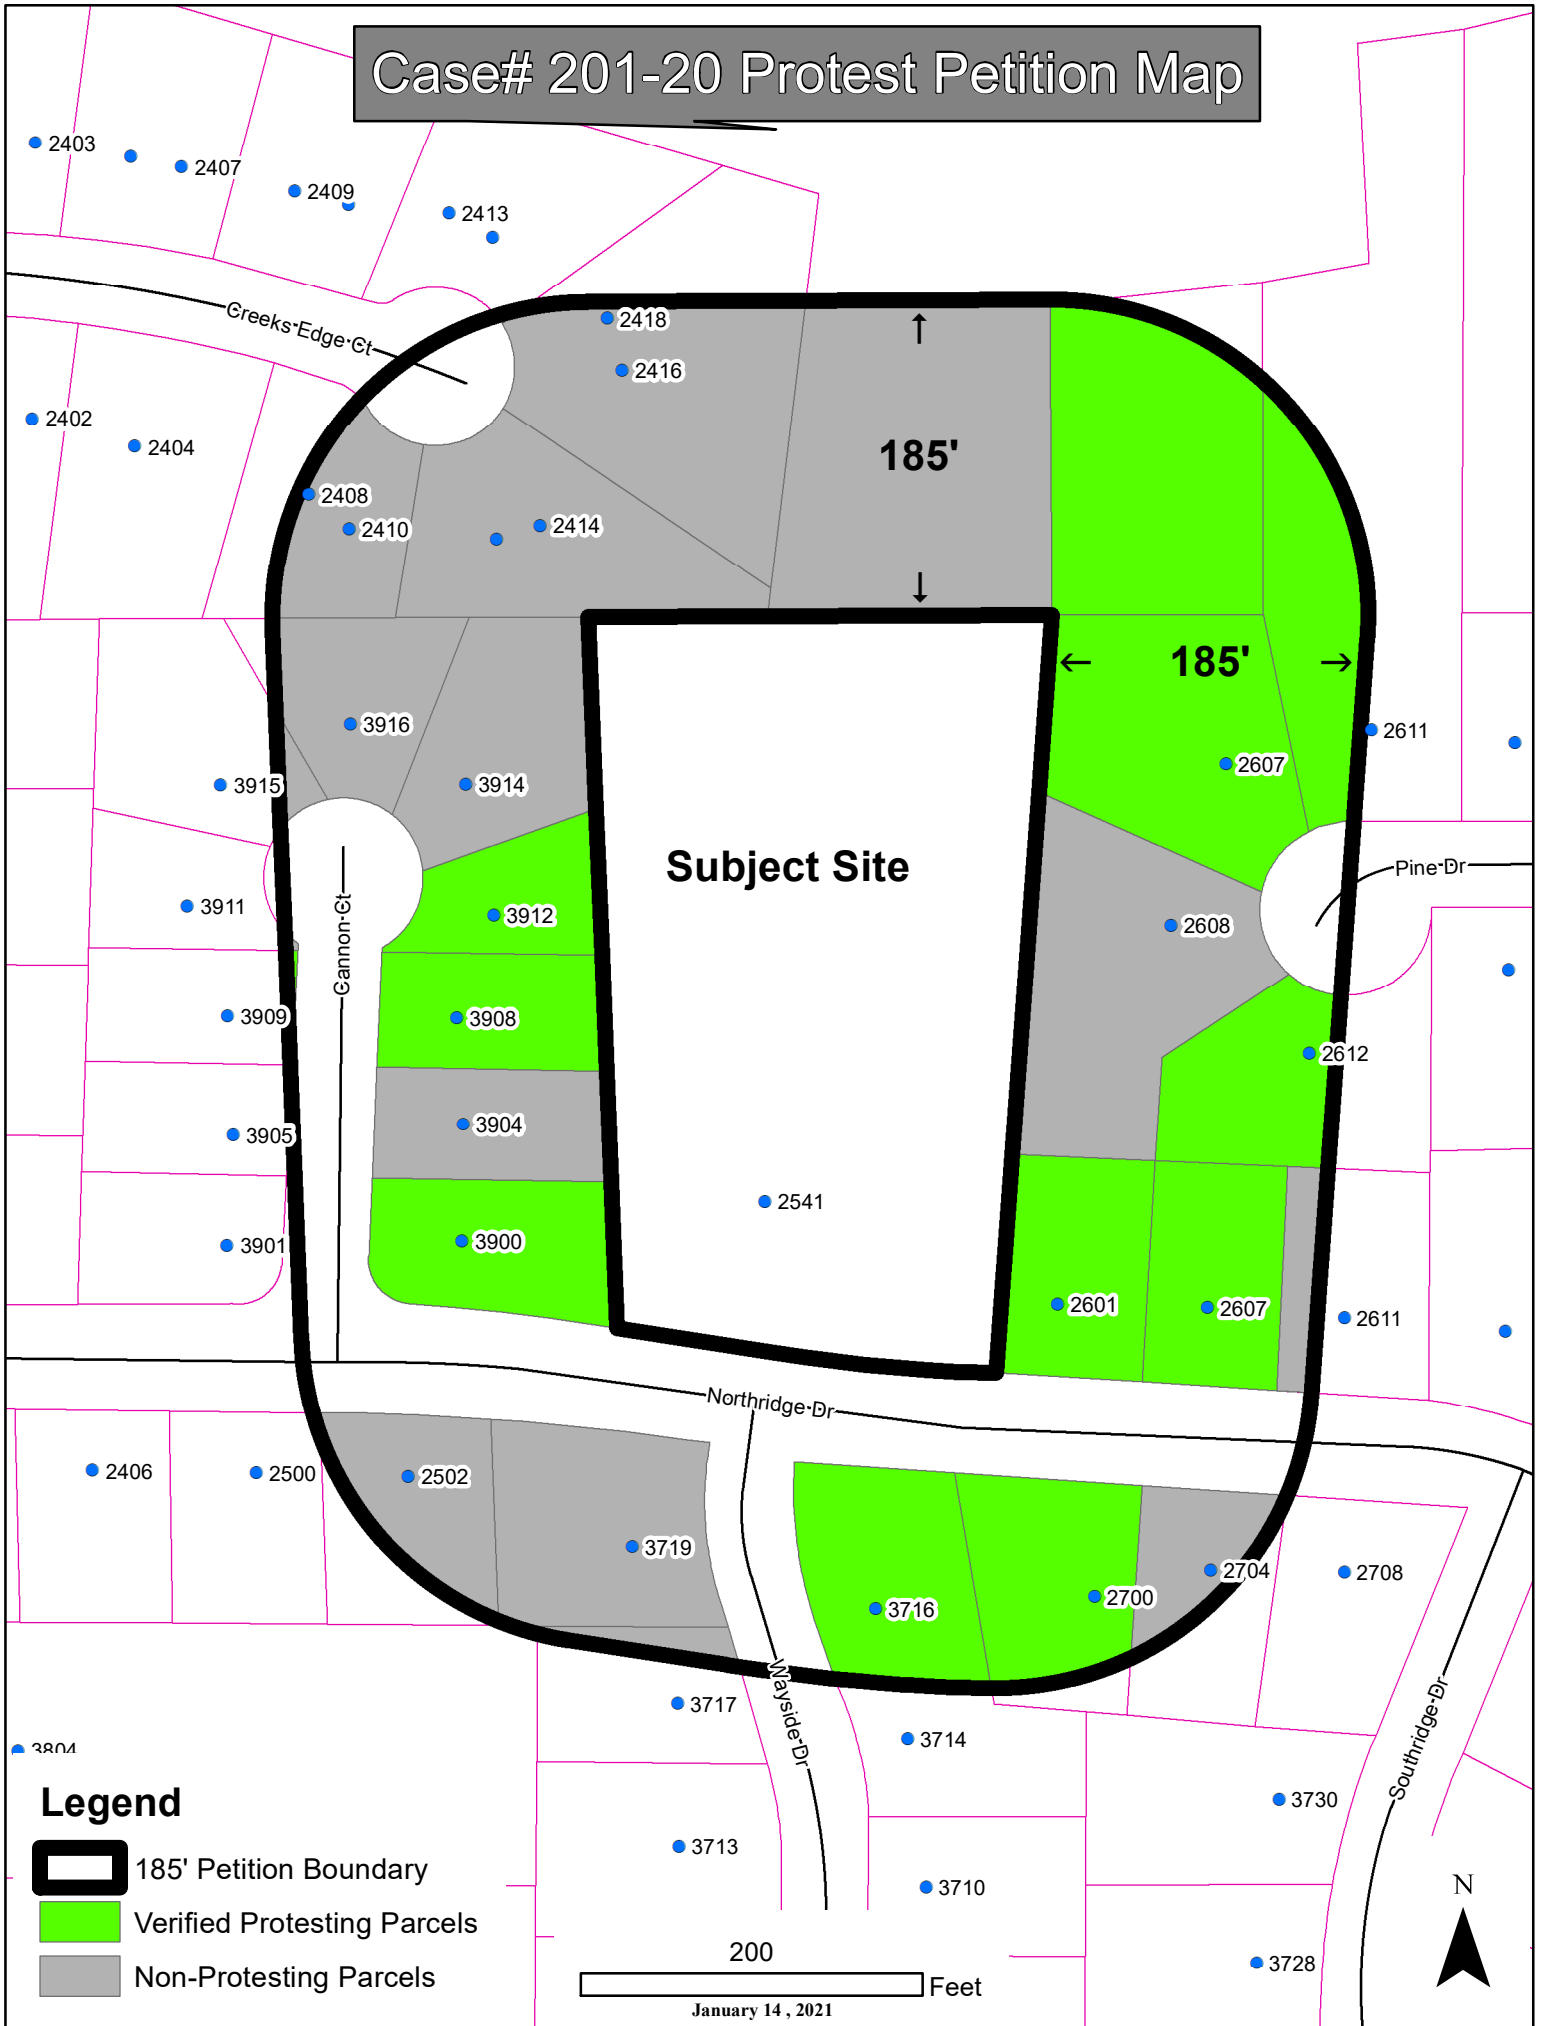

Case# 201-20 Protest Petition Map

Legend

- 185' Petition Boundary
- Verified Protesting Parcels
- Non-Protesting Parcels

200
January 14, 2021 Feet