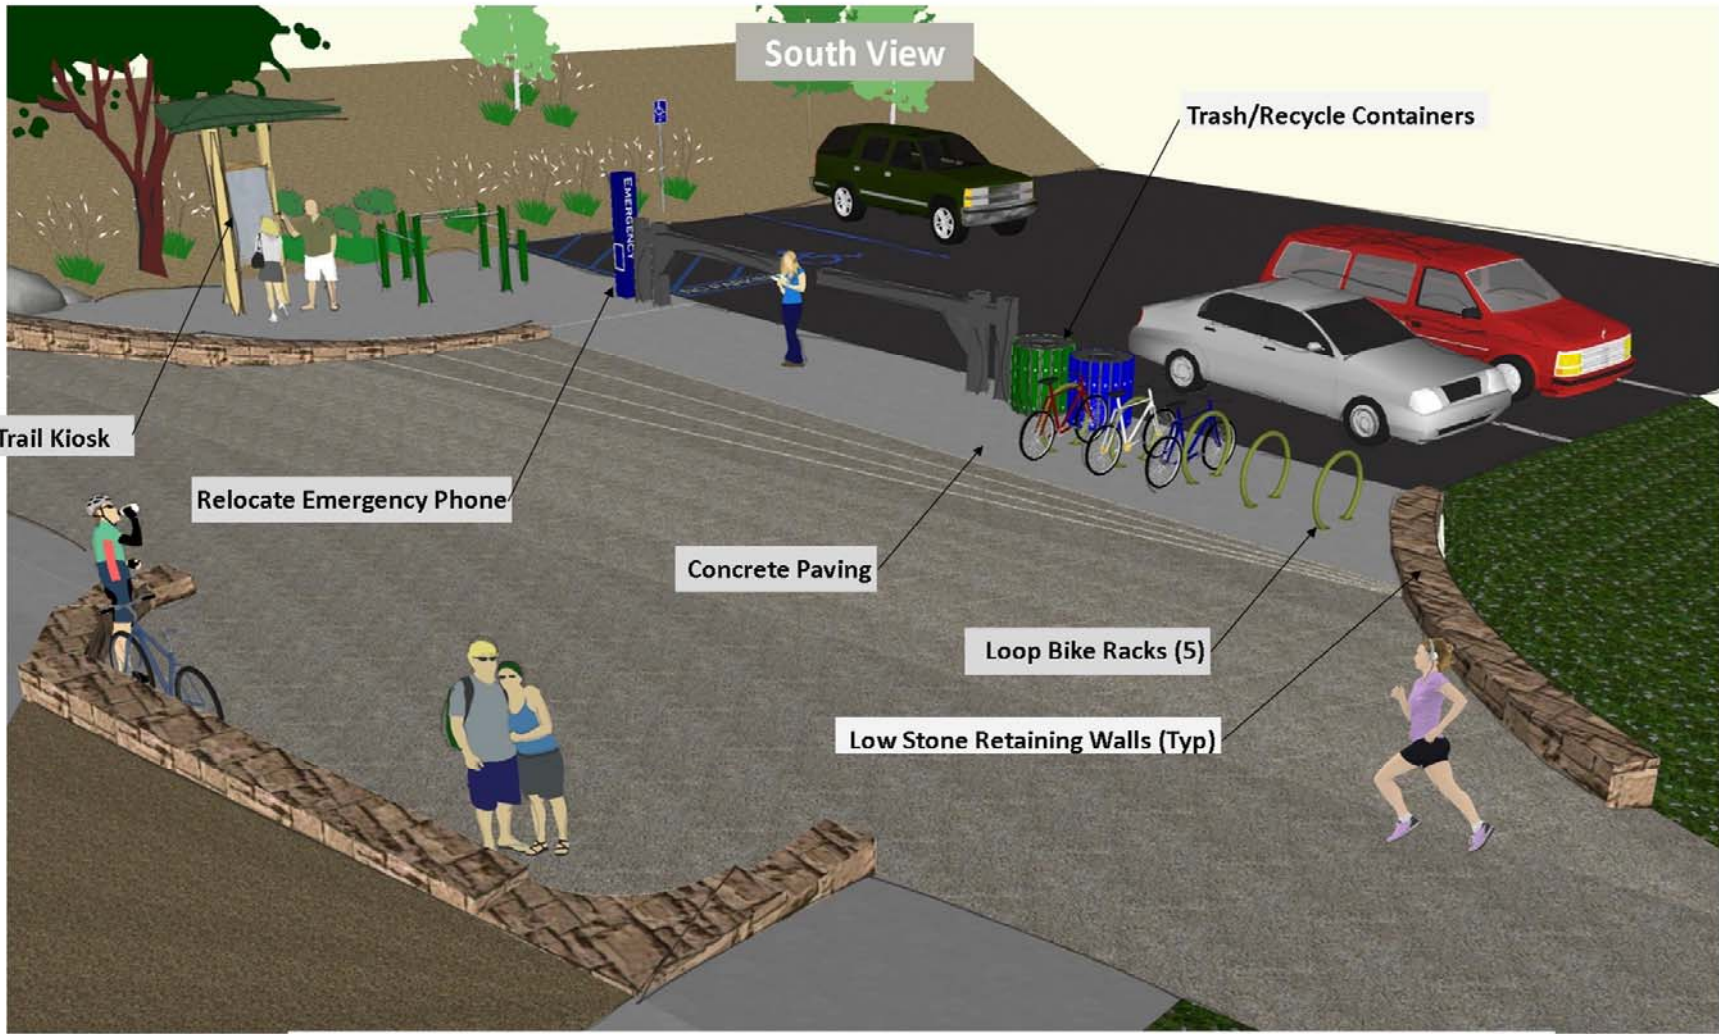

April 4, 2016

MKT Trailhead Improvements

Forum Nature Area

Improvements made possible by a donation from the Independent Order of Odd Fellows, Columbia Lodge #207