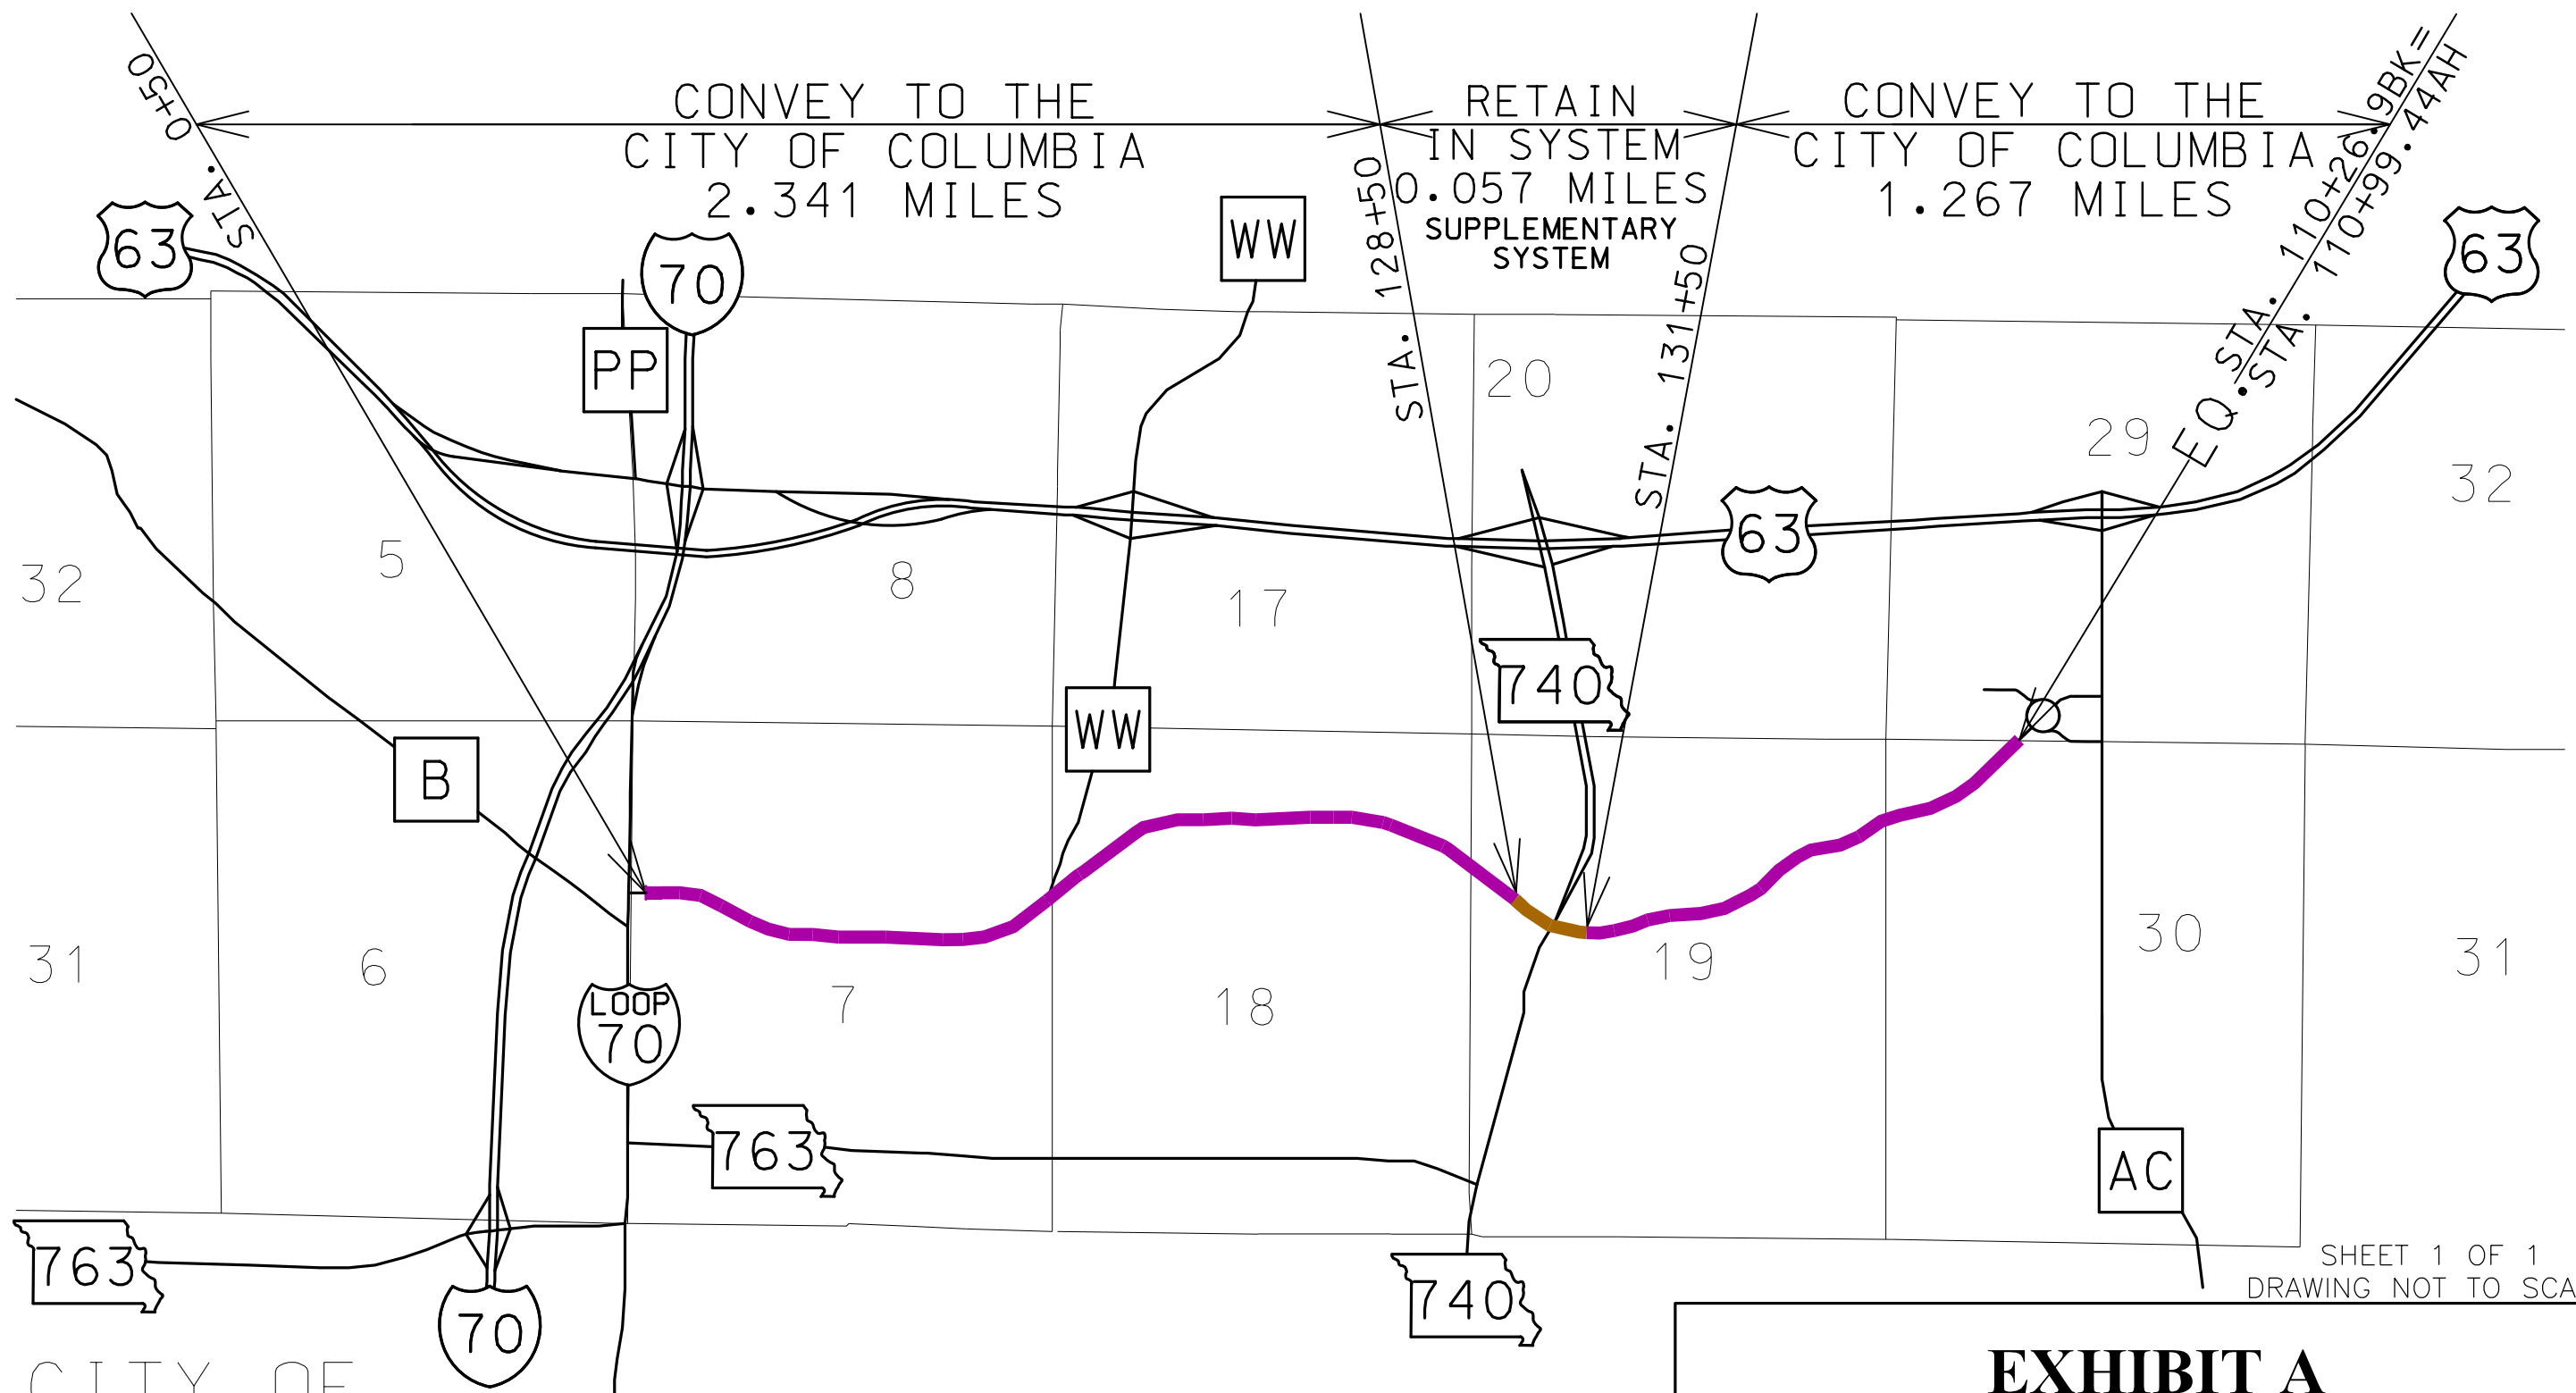

T48N - R12W

CITY OF COLUMBIA

SHEET 1 OF 1
DRAWING NOT TO SCALE

EXHIBIT A
**CHANGE IN ROUTE STATUS BOONE COUNTY,
 OLD BUS ROUTE 63**

CONVEY TO THE CITY OF COLUMBIA
 RETAIN IN SYSTEM