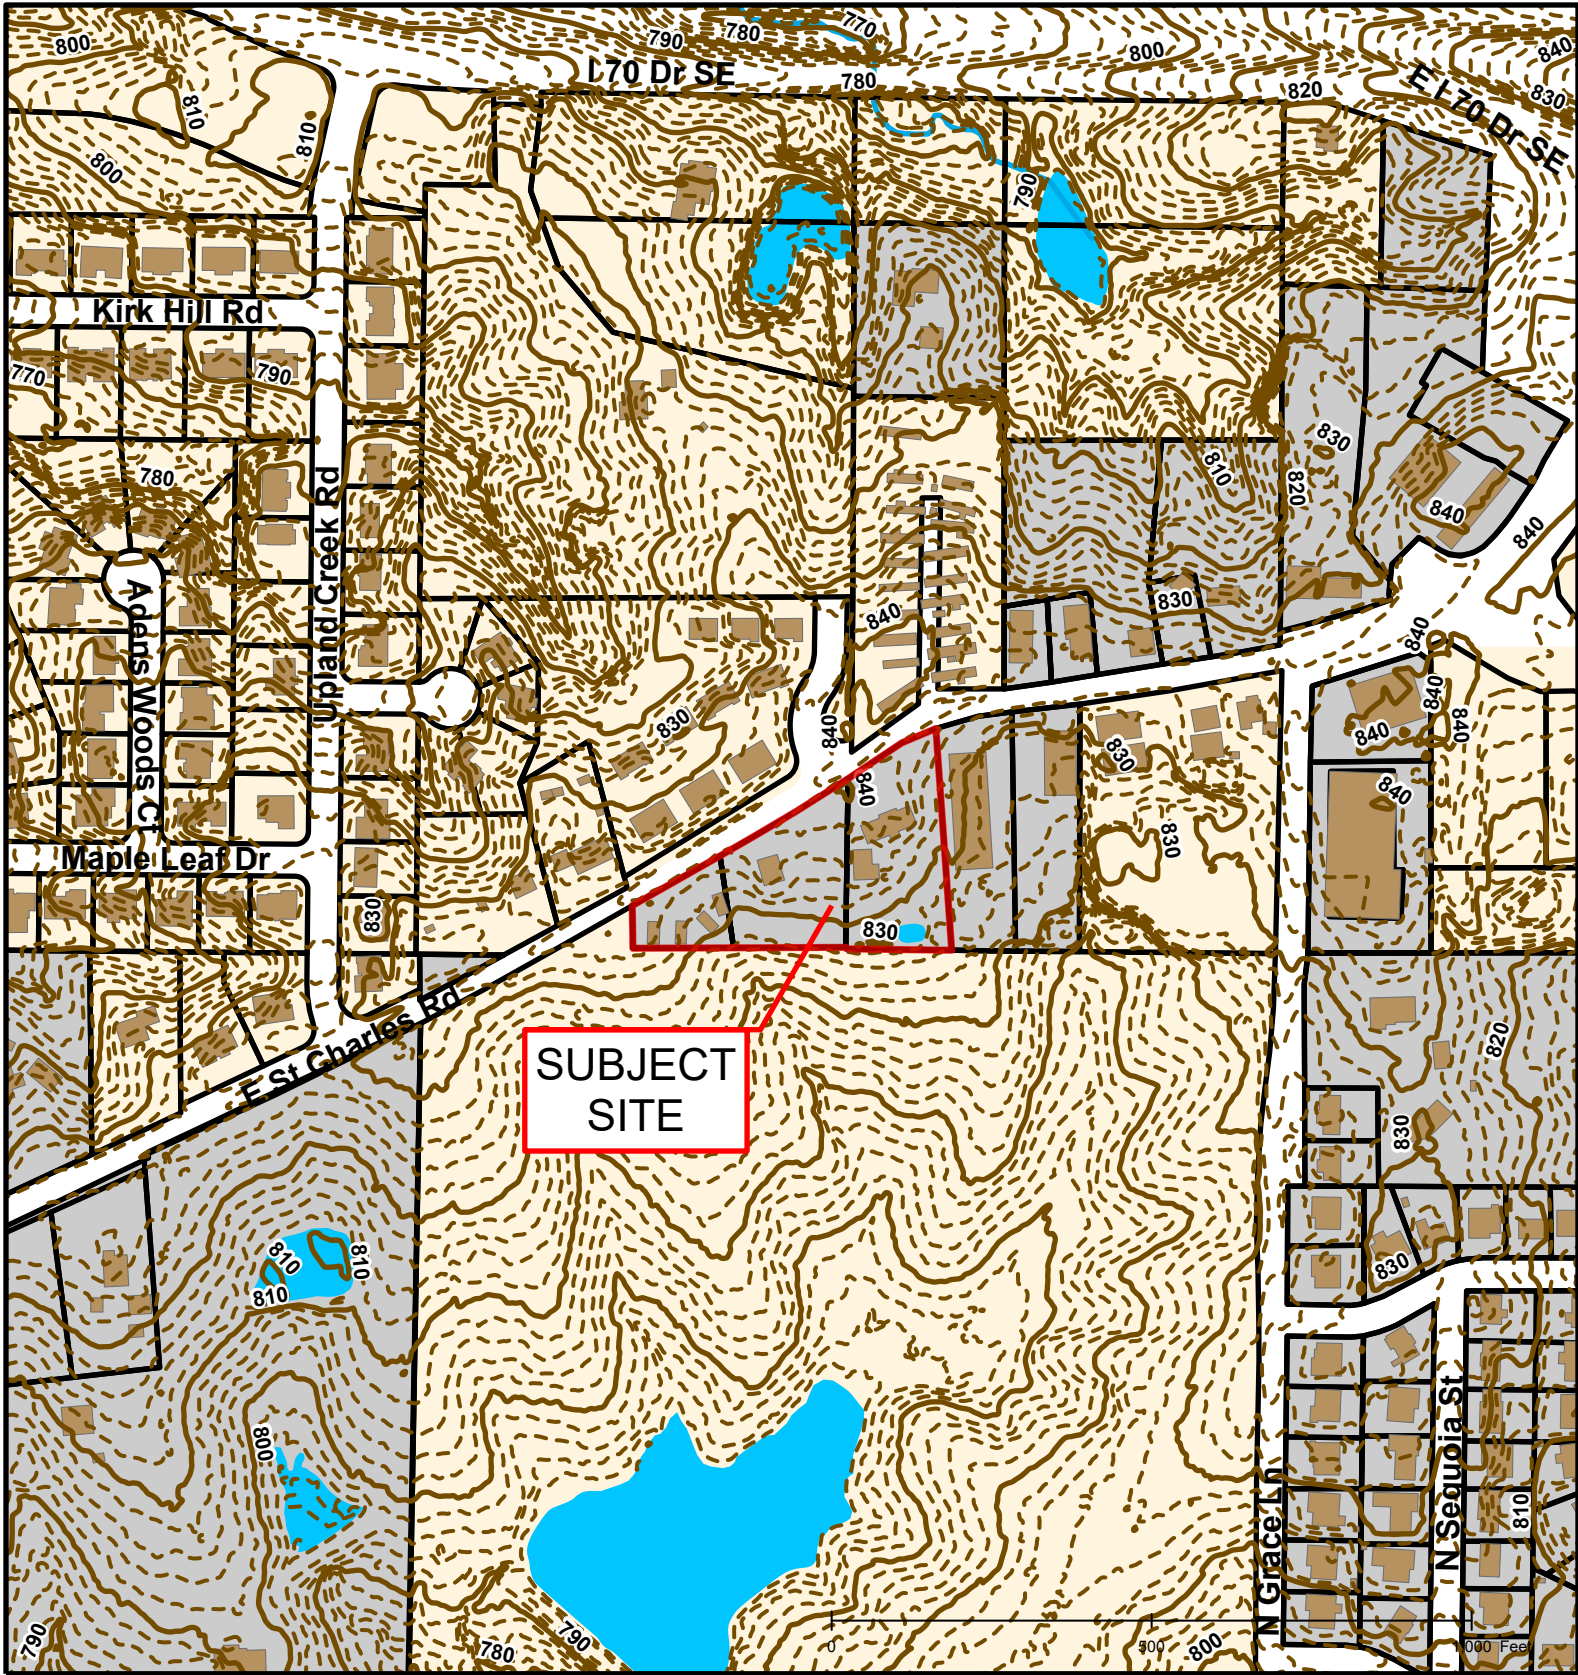

#113-2019: TRS Property Management, LLC Annexation

Created by The City of Columbia - Community Development Department

Parcel Data Source: Boone County Assessor

2017 Imagery: Boone County Assessor's Office

Hillshade Data: Boone County GIS

#113-2019: TRS Property Management, LLC Annexation

#113-2019: TRS Property Management, LLC Annexation

	BCRSD		BCRSD
	City Sanitary Structure		City Sanitary Line
	Private Sanitary Structure		Private Sanitary Line

Created by The City of Columbia - Community Development Department

Parcel Data Source: Boone County Assessor

2017 Imagery: Boone County Assessor's Office

Hillshade Data: Boone County GIS