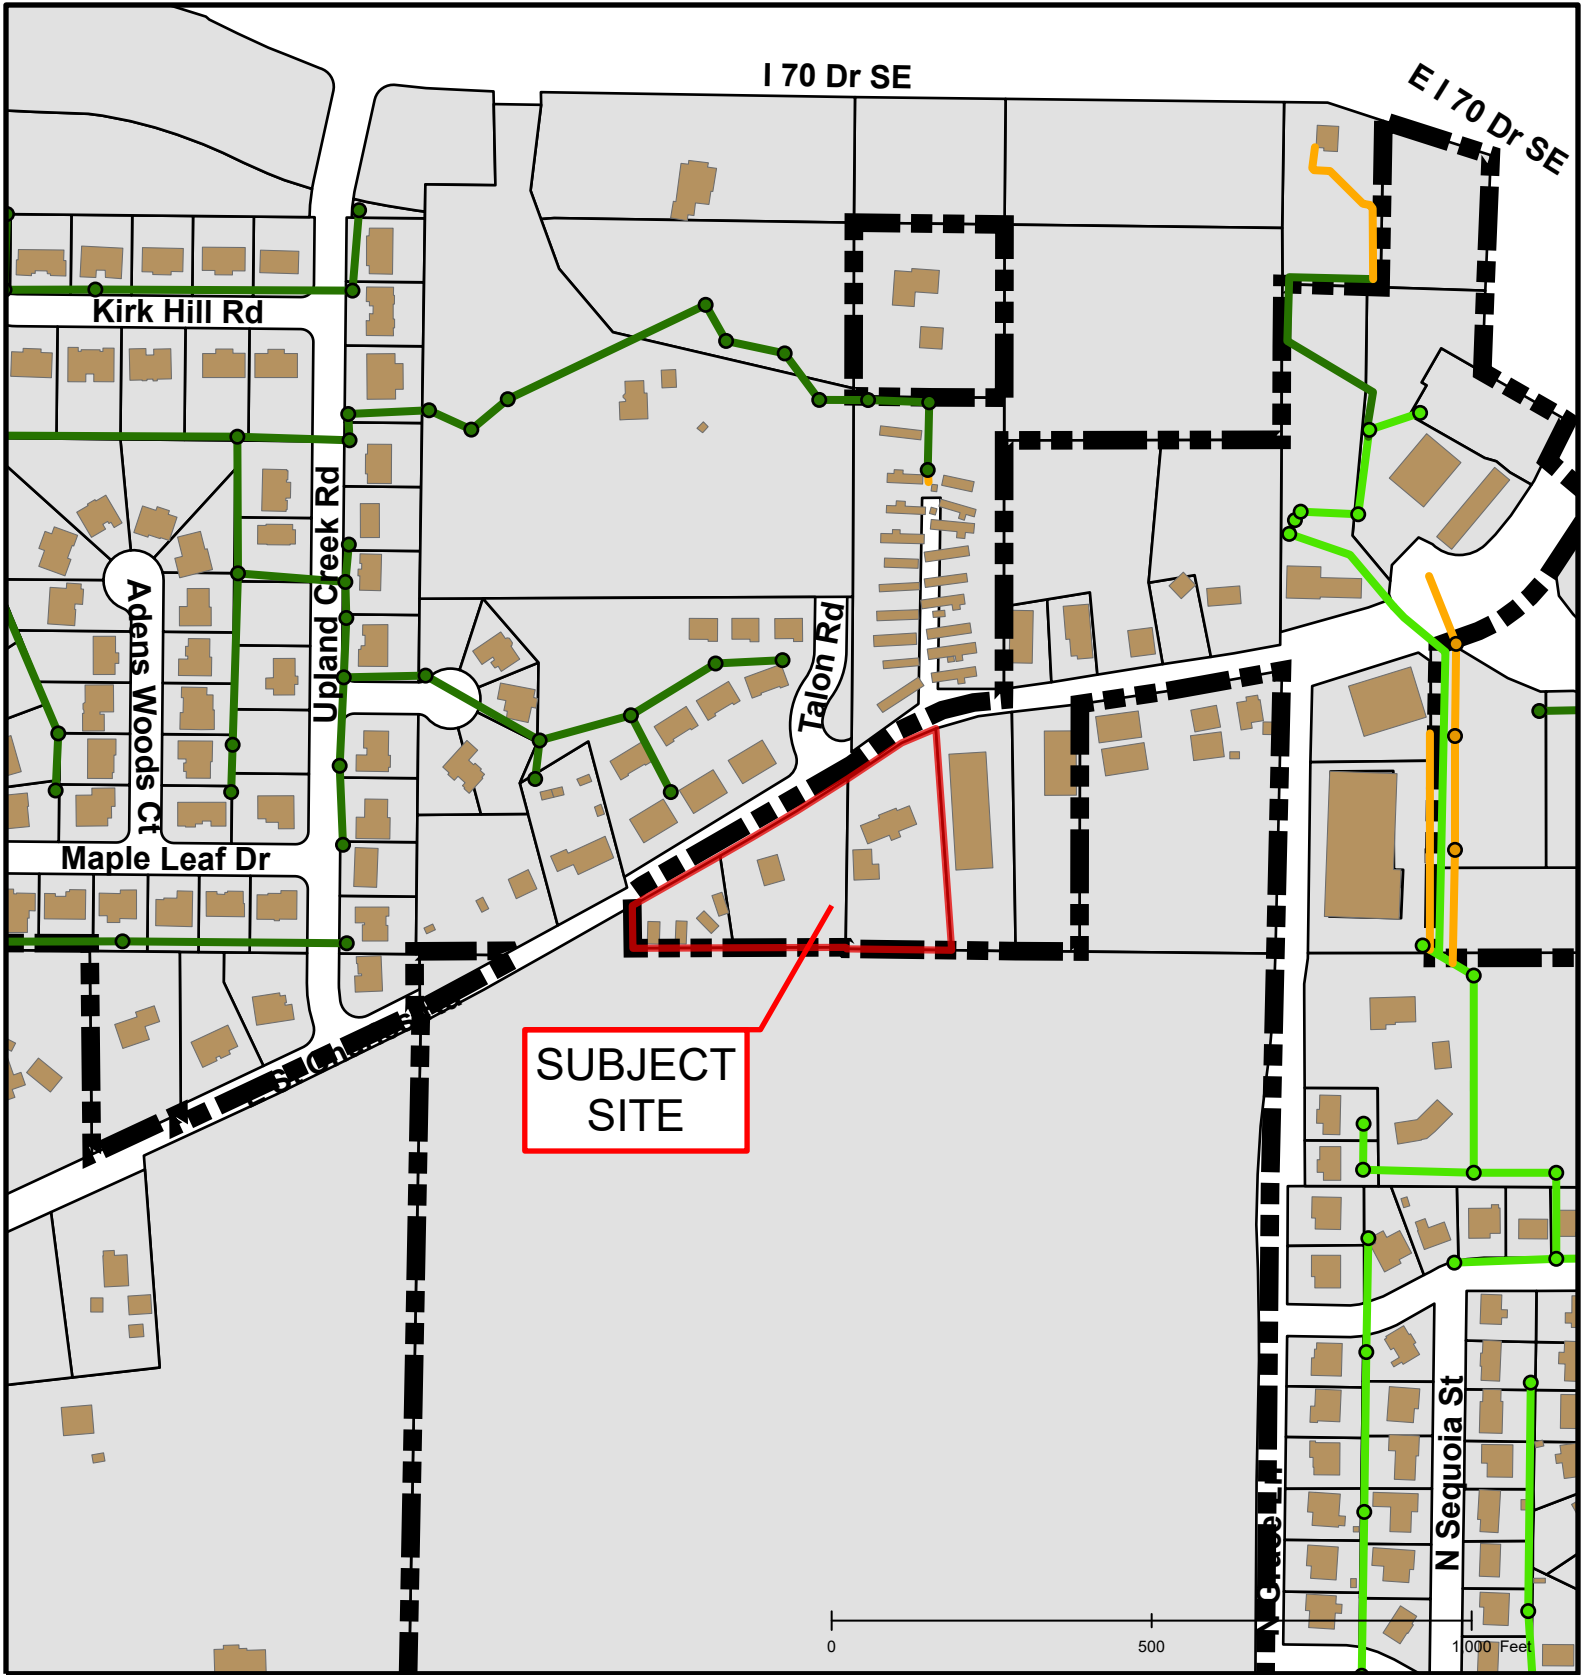

#113-2019: TRS Property Management, LLC Annexation

Created by The City of Columbia - Community Development Department

Parcel Data Source: Boone County Assessor

2017 Imagery: Boone County Assessor's Office

Hillshade Data: Boone County GIS

#113-2019: TRS Property Management, LLC Annexation

#113-2019: TRS Property Management, LLC Annexation

	BCRSD		BCRSD
	City Sanitary Structure		City Sanitary Line
	Private Sanitary Structure		Private Sanitary Line

Created by The City of Columbia - Community Development Department

Parcel Data Source: Boone County Assessor

2017 Imagery: Boone County Assessor's Office

Hillshade Data: Boone County GIS