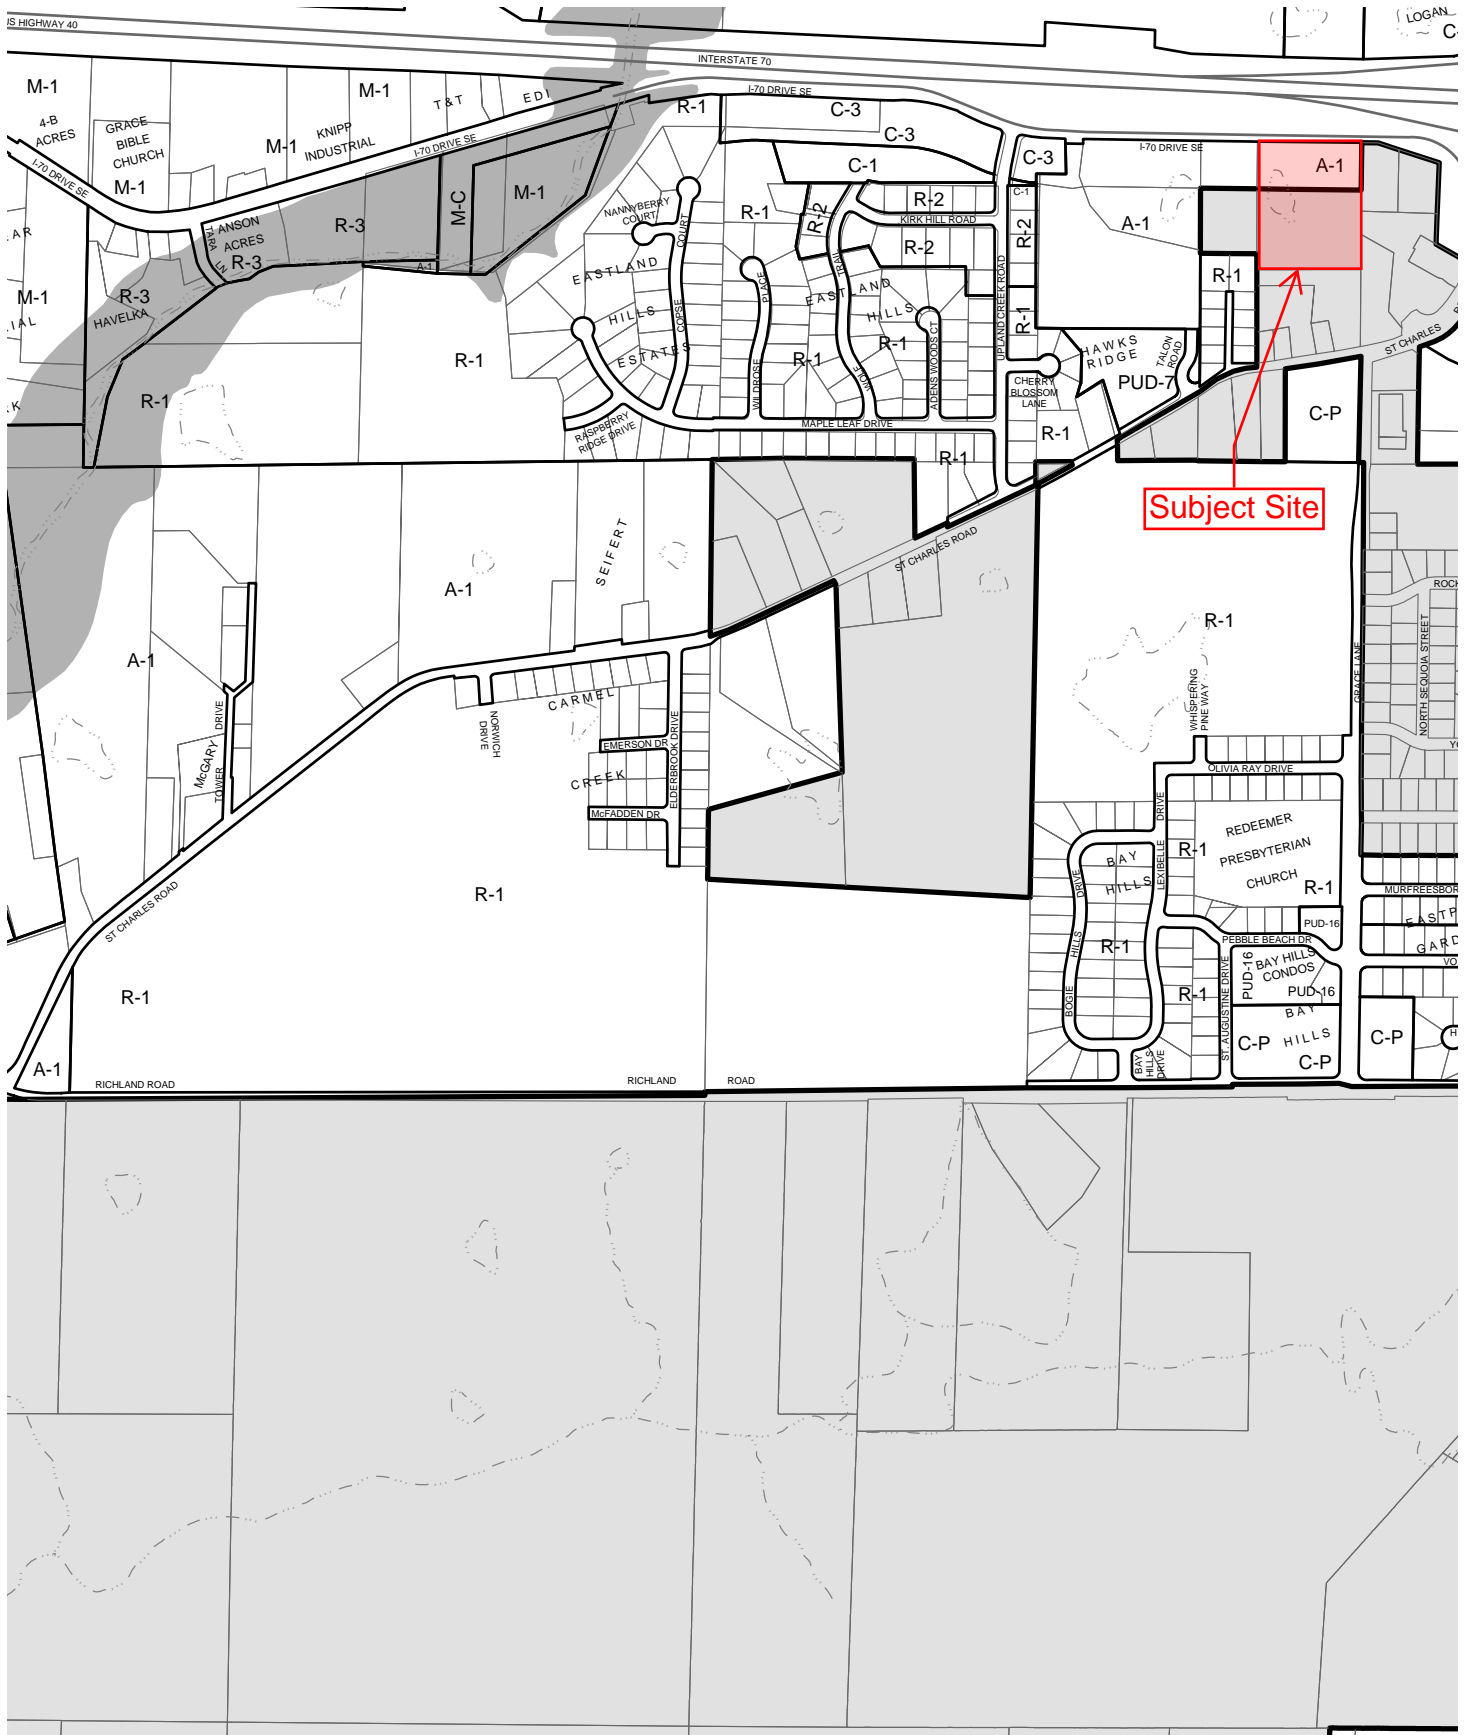

Updated: May 14, 2008

0 200 400 800 1,200 1,600
Feet

Map Key

- Corporate Limit
- COLT
- Trail
- Streams

Overlay Districts

- F-1
- H-P
- M-U
- S-R
- U-C

Map Location