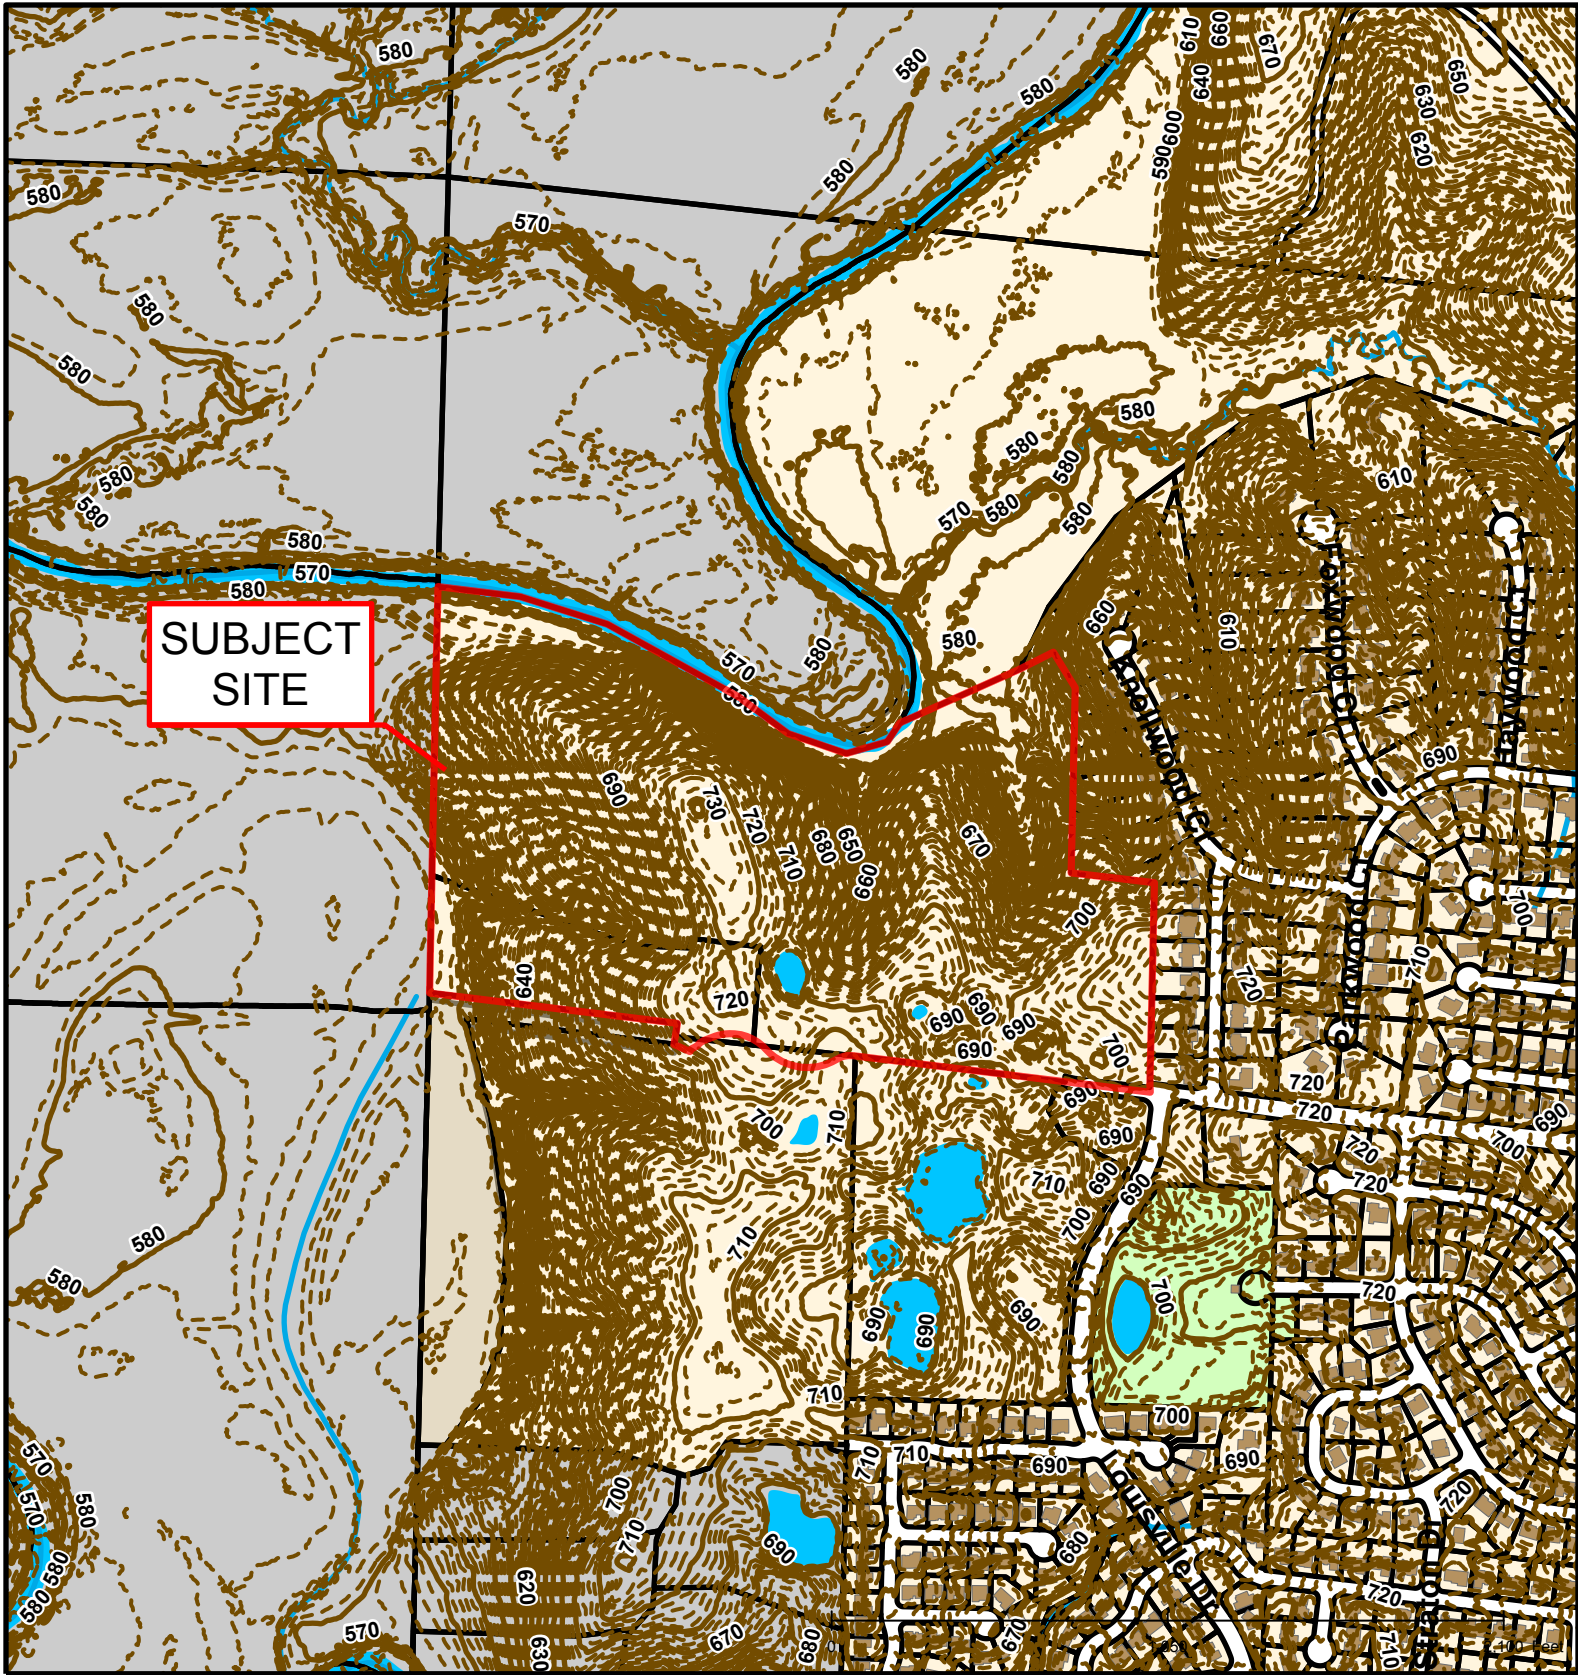

#17-135: Breckenridge Park, Plat No. 1 Final Plat

Created by The City of Columbia - Community Development Department

Parcel Data Source: Boone County Assessor

2015 Imagery: Boone County Assessor's Office

Hillshade Data: Boone County GIS Office

#17-135: Breckenridge Park, Plat No. 1 Final Plat

Created by The City of Columbia - Community Development Department

Parcel Data Source: Boone County Assessor

2015 Imagery: Boone County Assessor's Office

Hillshade Data: Boone County GIS Office