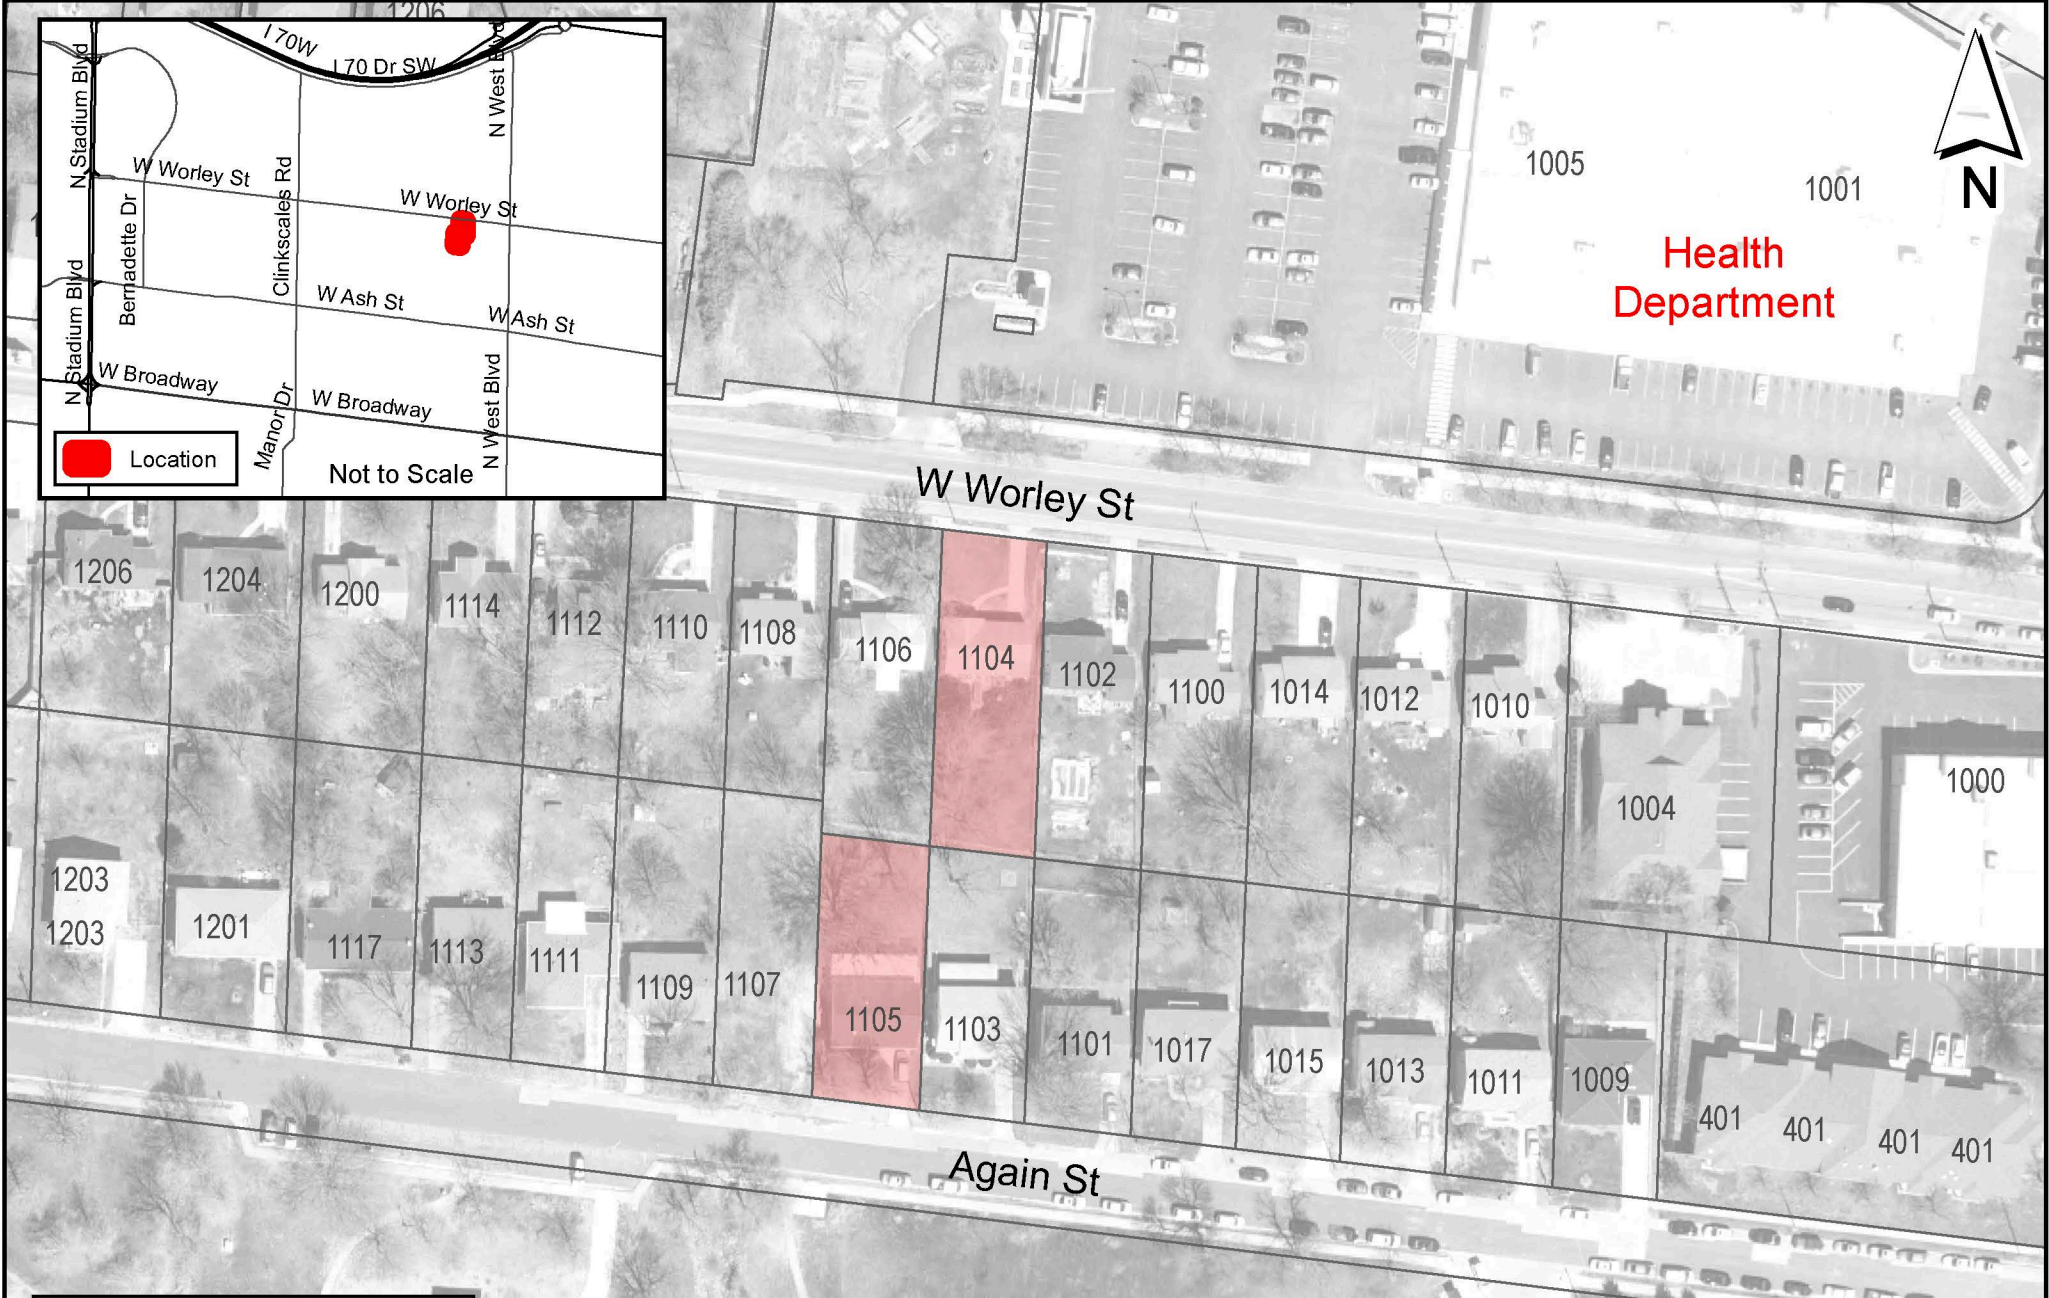

Health
Department

Legend

 Houses to be Demolished

2015 Orthophoto Source: Boone County
Parcels Property of Boone County

 **City of Columbia, Missouri**
Utilities Department

Worley-Again East
House Demolition

Scale: 1" = 100'	Drawn: J.K.M	Date: 3/6/2017
------------------	--------------	----------------