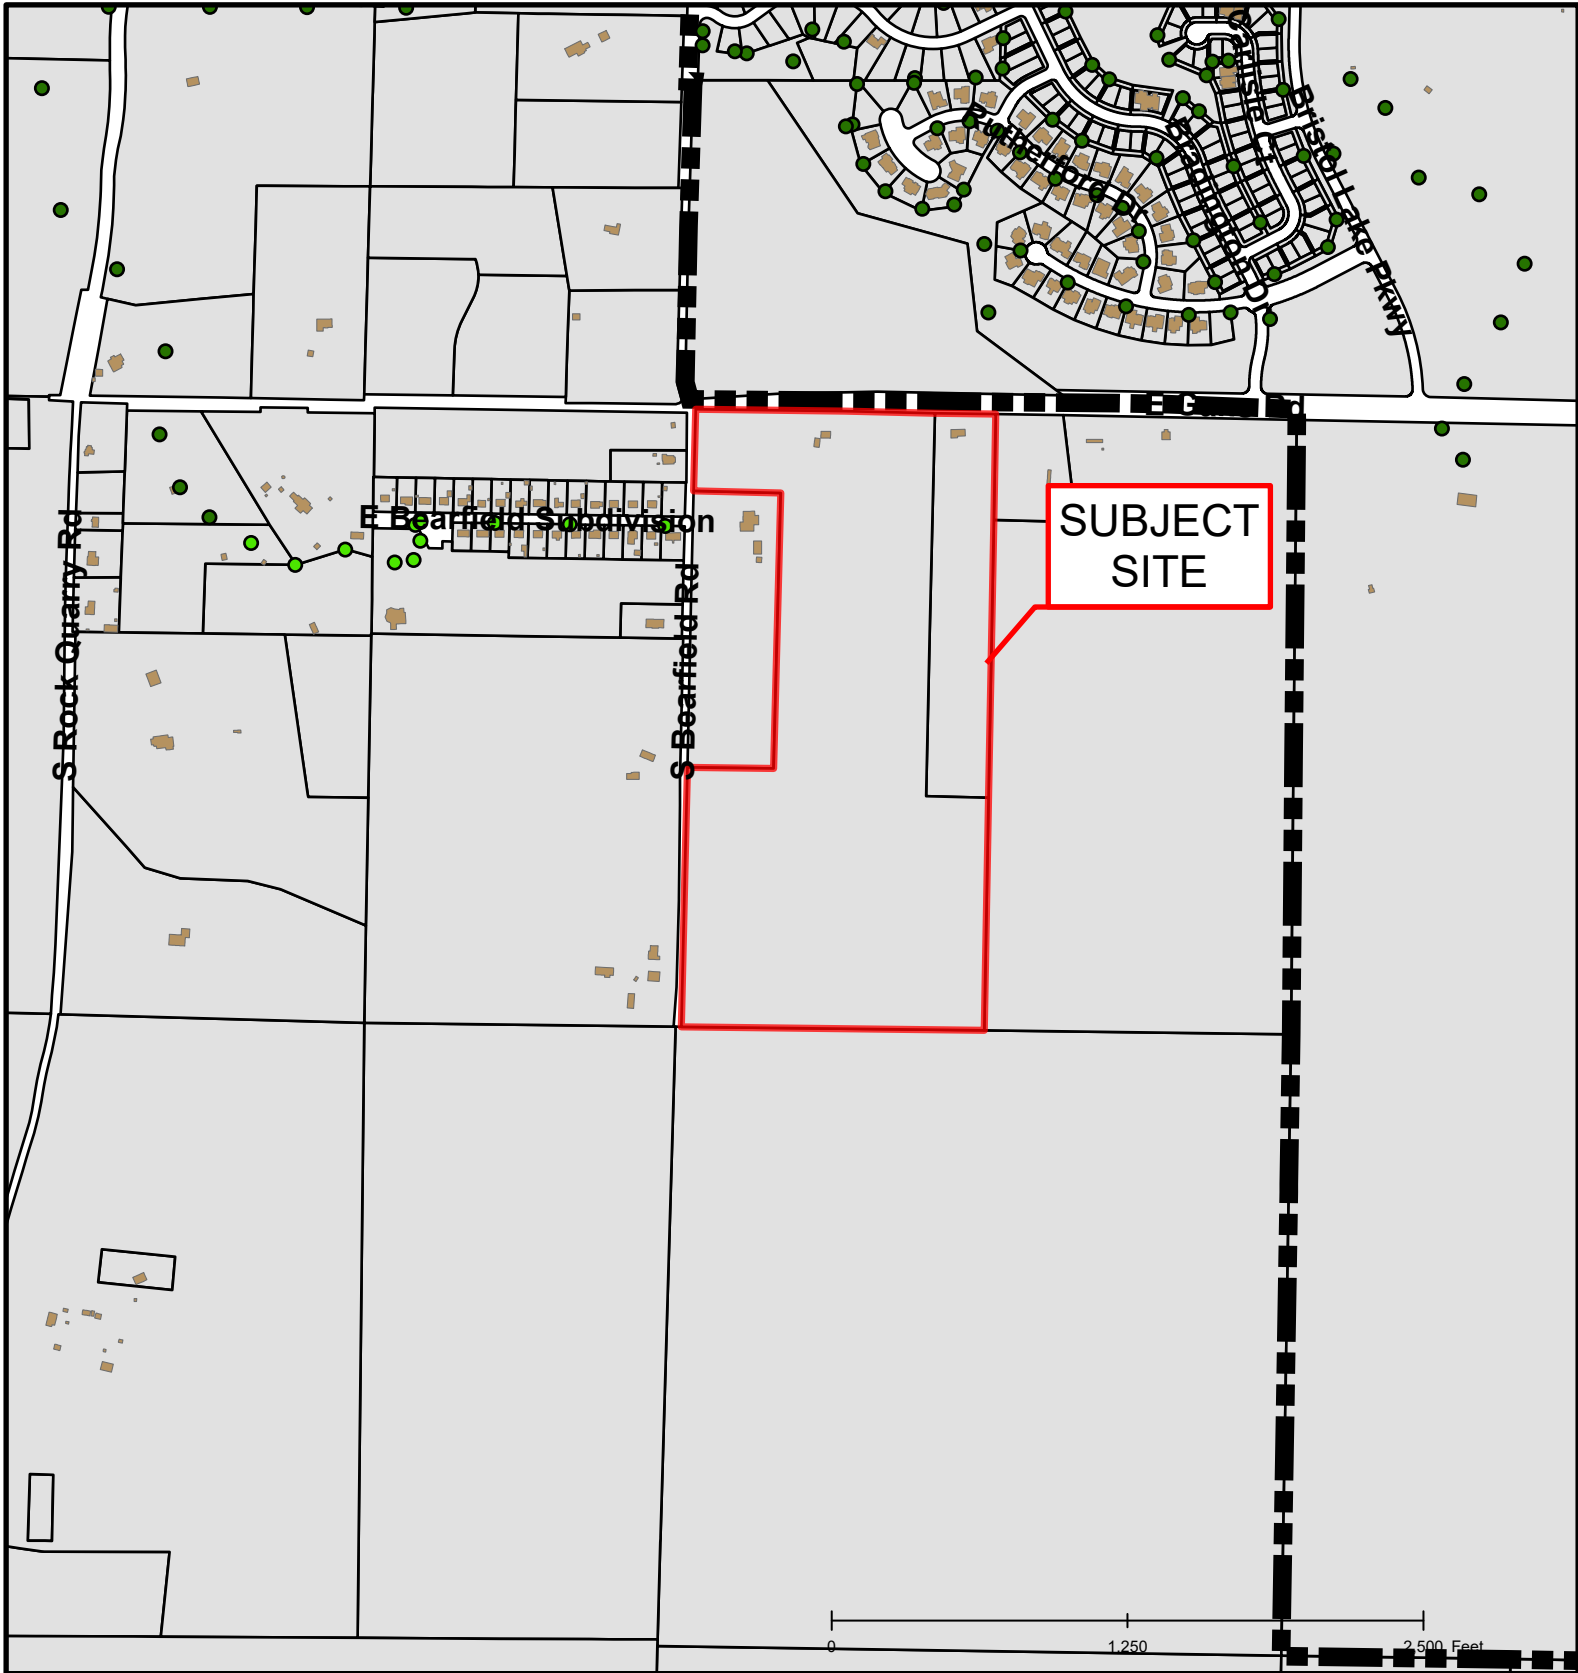

# #89-21: Canton Estates (2550 & 2700 E. Gans Road) Preliminary Plat

 City Zoning	 Boone County Zoning
 Parcels	 Columbia City Limit

## #89-21: Canton Estates (2550 & 2700 E. Gans Road) Preliminary Plat

# #89-21: Canton Estates (2550 & 2700 E. Gans Road) Preliminary Plat