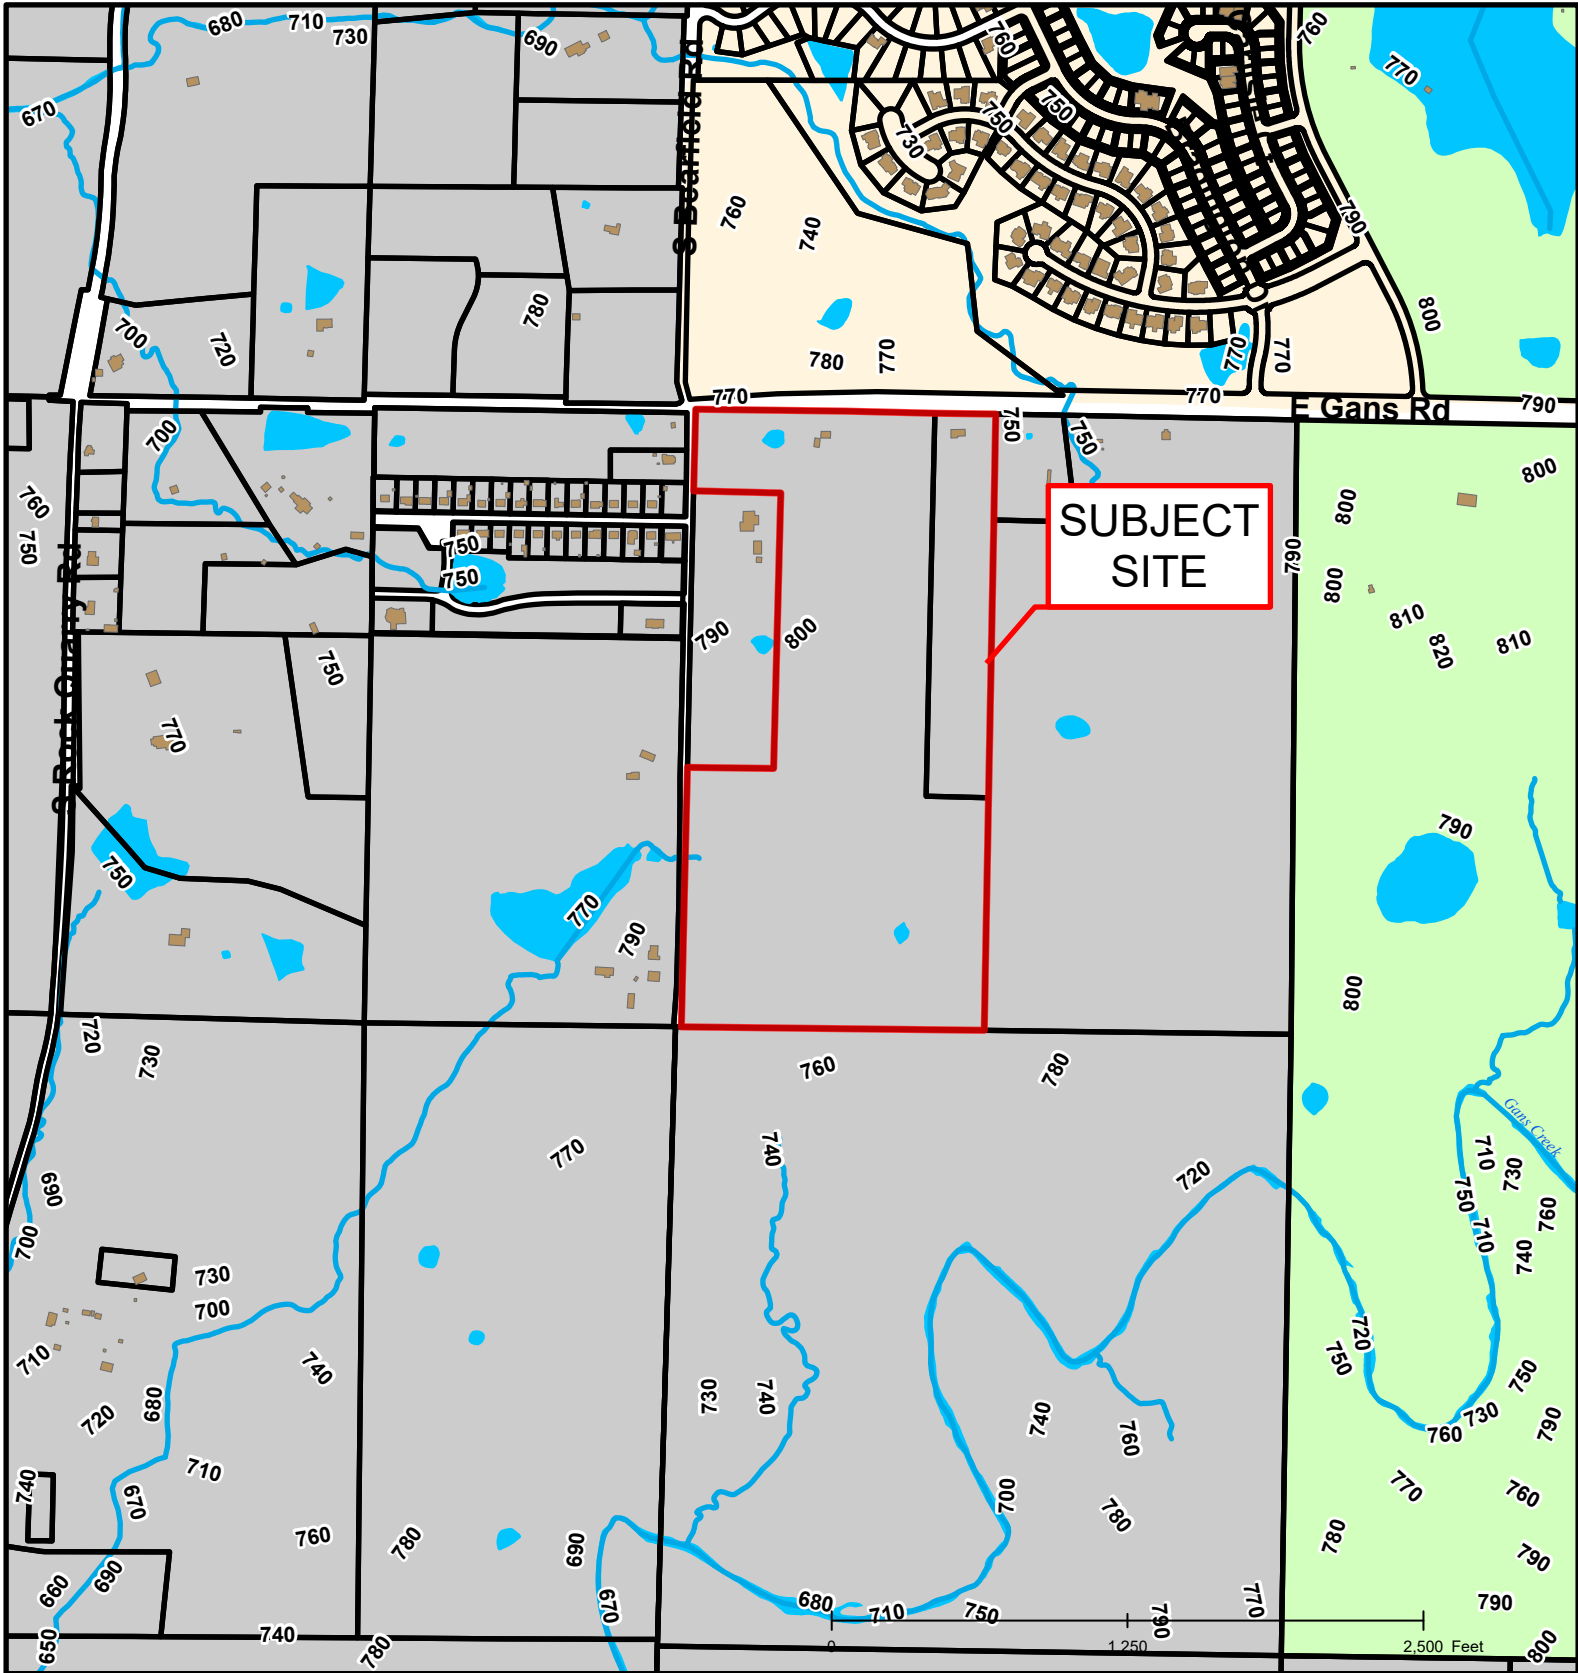

# #89-21: Canton Estates (2550 & 2700 E. Gans Road) Preliminary Plat

 City Zoning	 Boone County Zoning
 Parcels	 Columbia City Limit

## #89-21: Canton Estates (2550 & 2700 E. Gans Road) Preliminary Plat

# #89-21: Canton Estates (2550 & 2700 E. Gans Road) Preliminary Plat