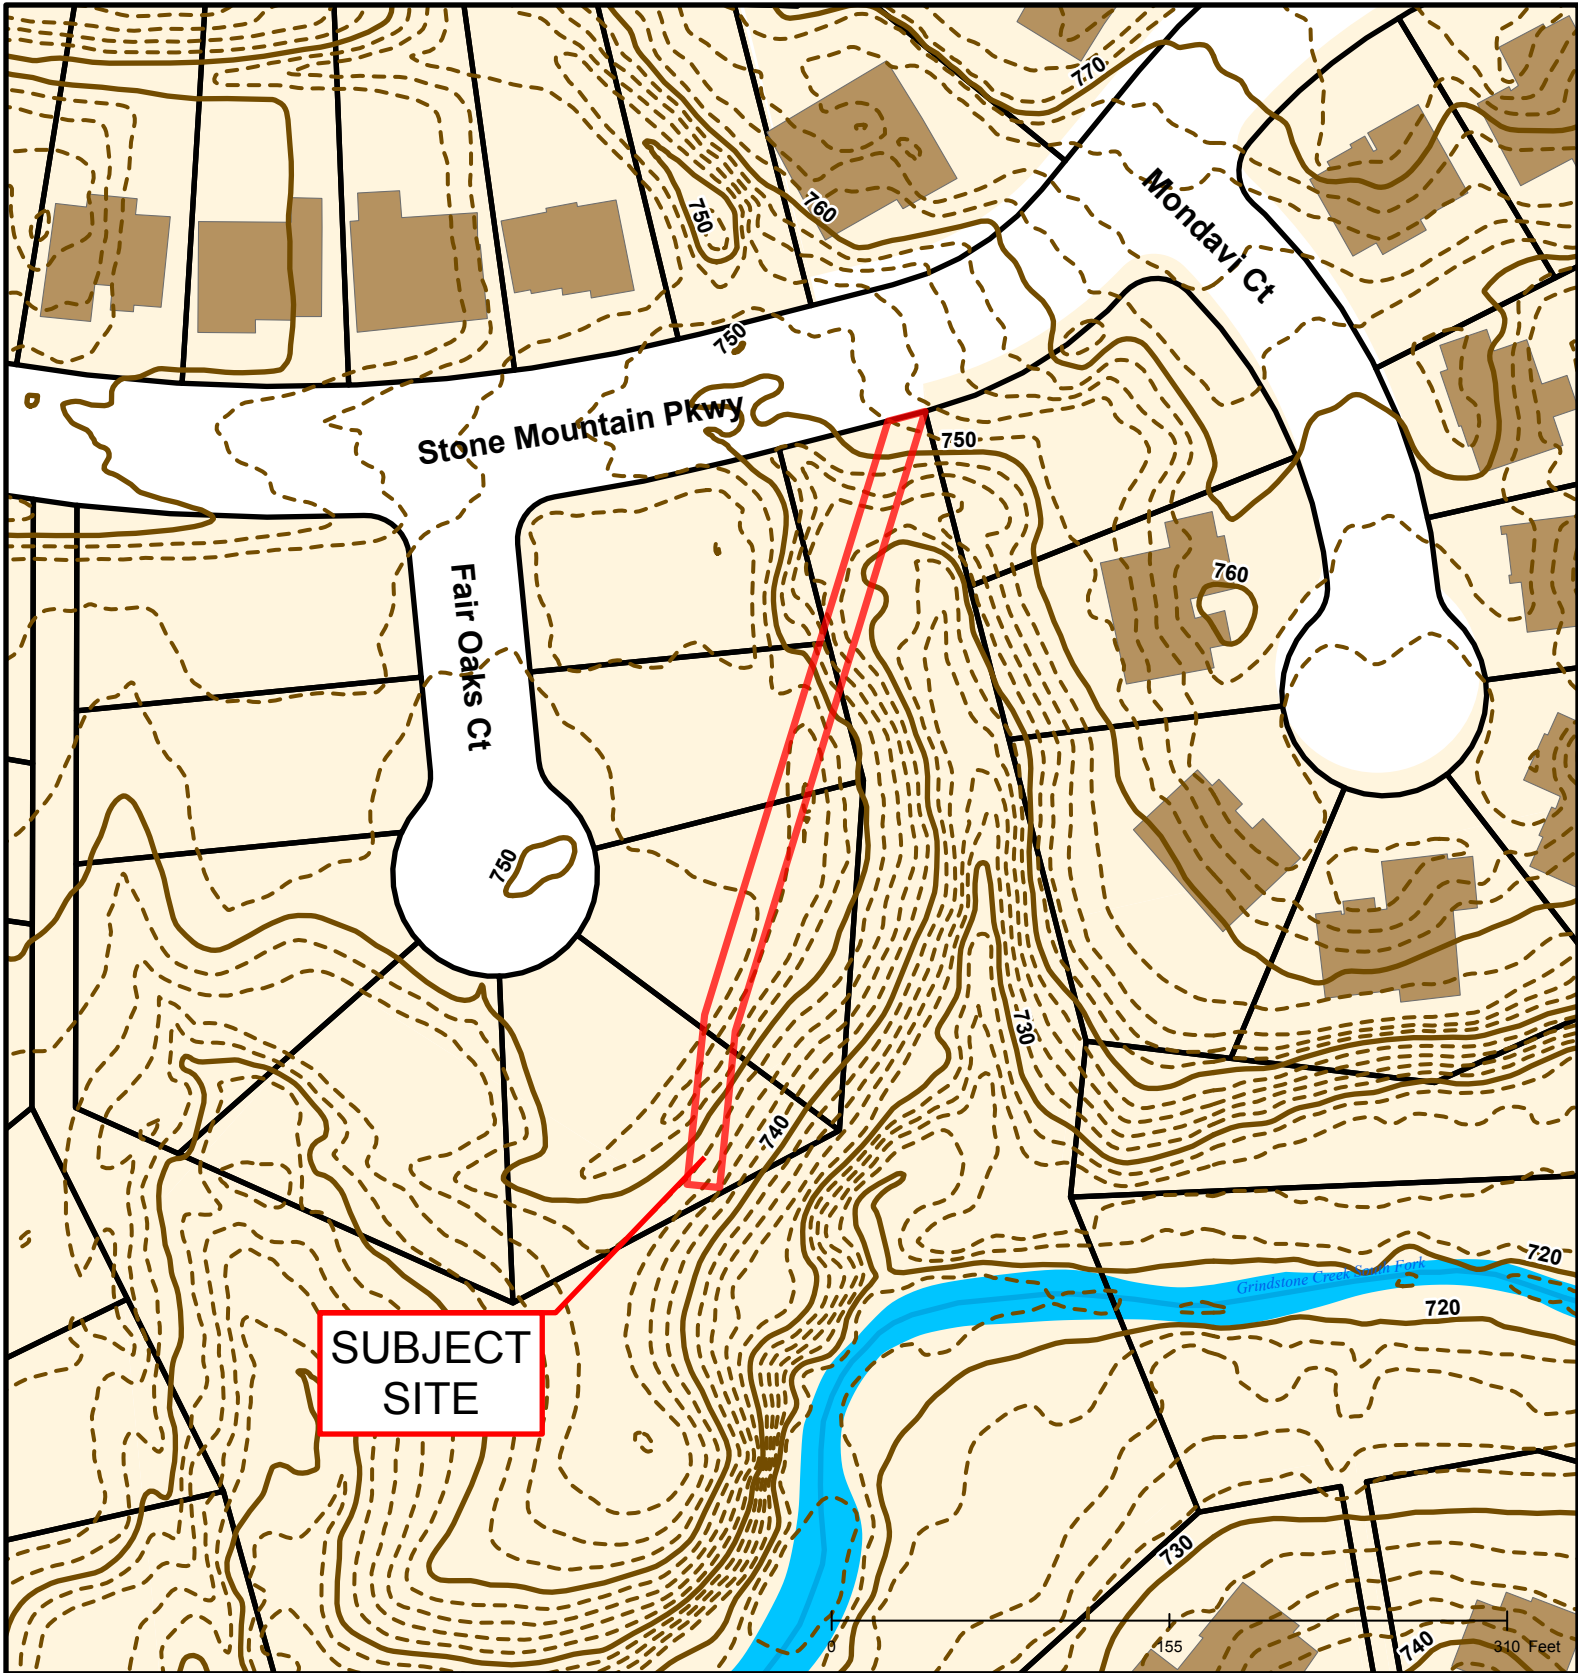

#18-2: The Vineyards Plat 3 Easement Vacation

Created by The City of Columbia - Community Development Department

#18-2: The Vineyards Plat 3 Easement Vacation

Created by The City of Columbia - Community Development Department

Parcel Data Source: Boone County Assessor

2015 Imagery: Boone County Assessor's Office

Hillshade Data: Boone County GIS Office

#18-2: The Vineyards Plat 3 Easement Vacation

Created by The City of Columbia - Community Development Department

Parcel Data Source: Boone County Assessor

2015 Imagery: Boone County Assessor's Office

Hillshade Data: Boone County GIS Office