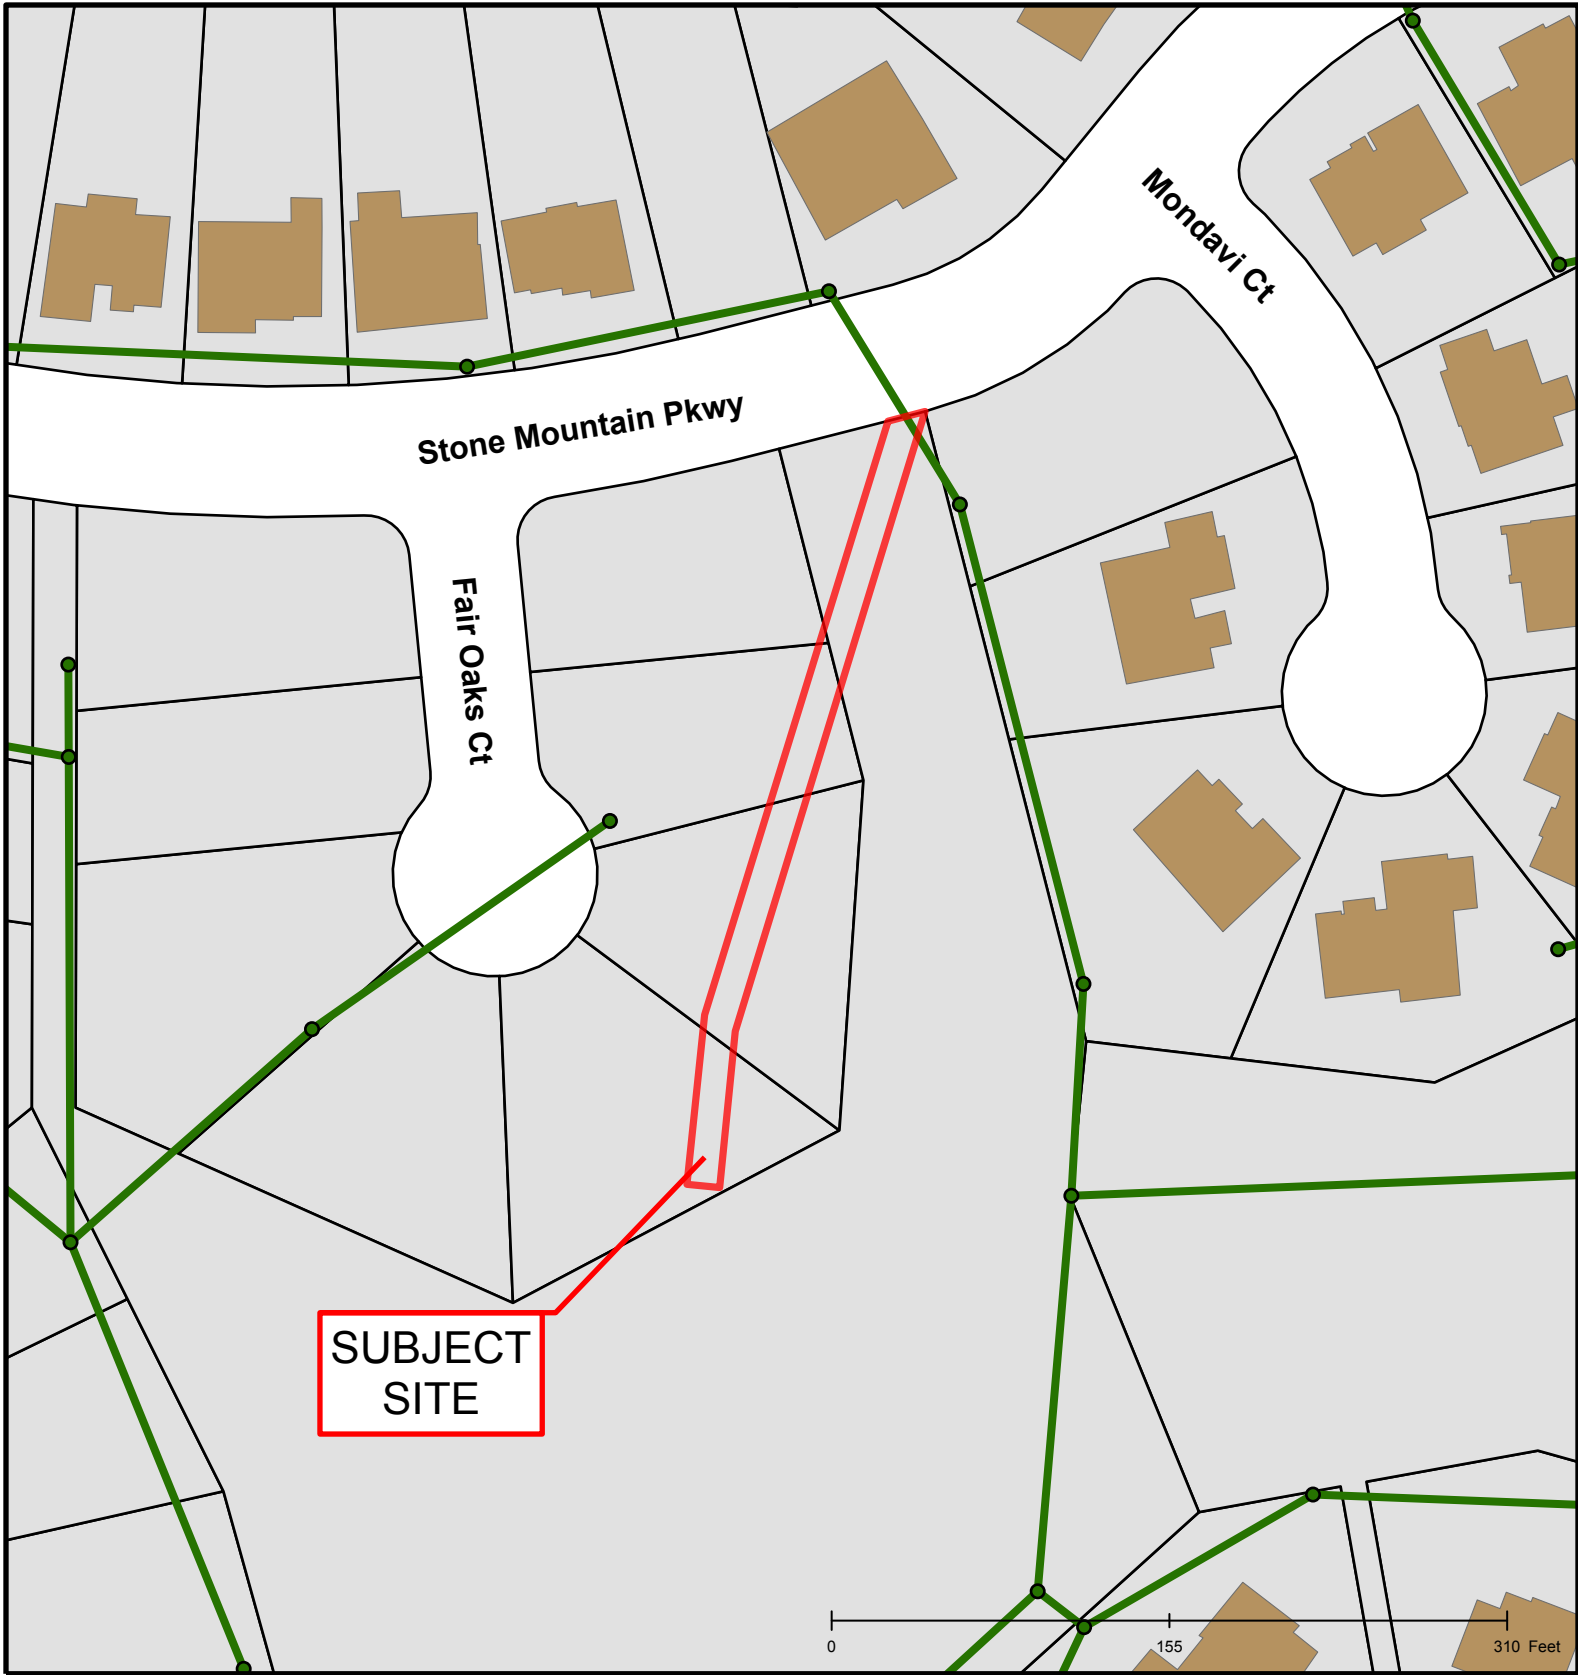

#18-2: The Vineyards Plat 3 Easement Vacation

Created by The City of Columbia - Community Development Department

#18-2: The Vineyards Plat 3 Easement Vacation

Created by The City of Columbia - Community Development Department

Parcel Data Source: Boone County Assessor

2015 Imagery: Boone County Assessor's Office

Hillshade Data: Boone County GIS Office

#18-2: The Vineyards Plat 3 Easement Vacation

Created by The City of Columbia - Community Development Department