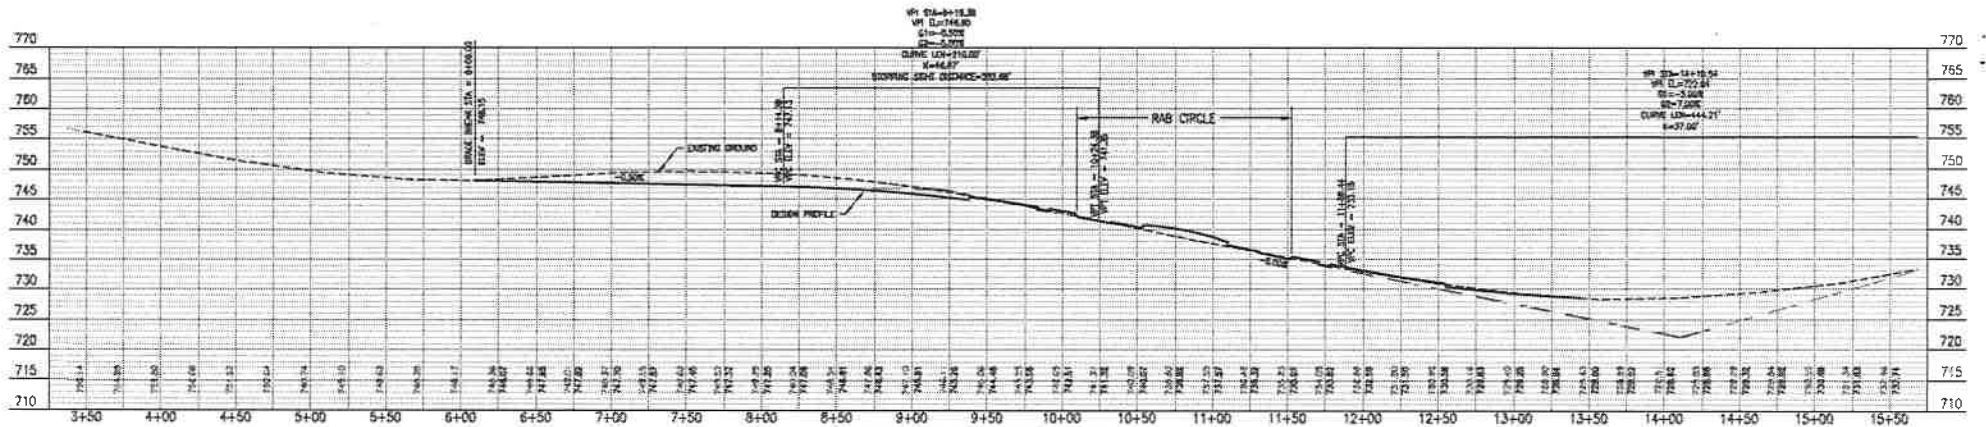

VANDIVER DRIVE & PARKER STREET ROUNDABOUT

PLAN

PROFILE - VANDIVER DRIVE