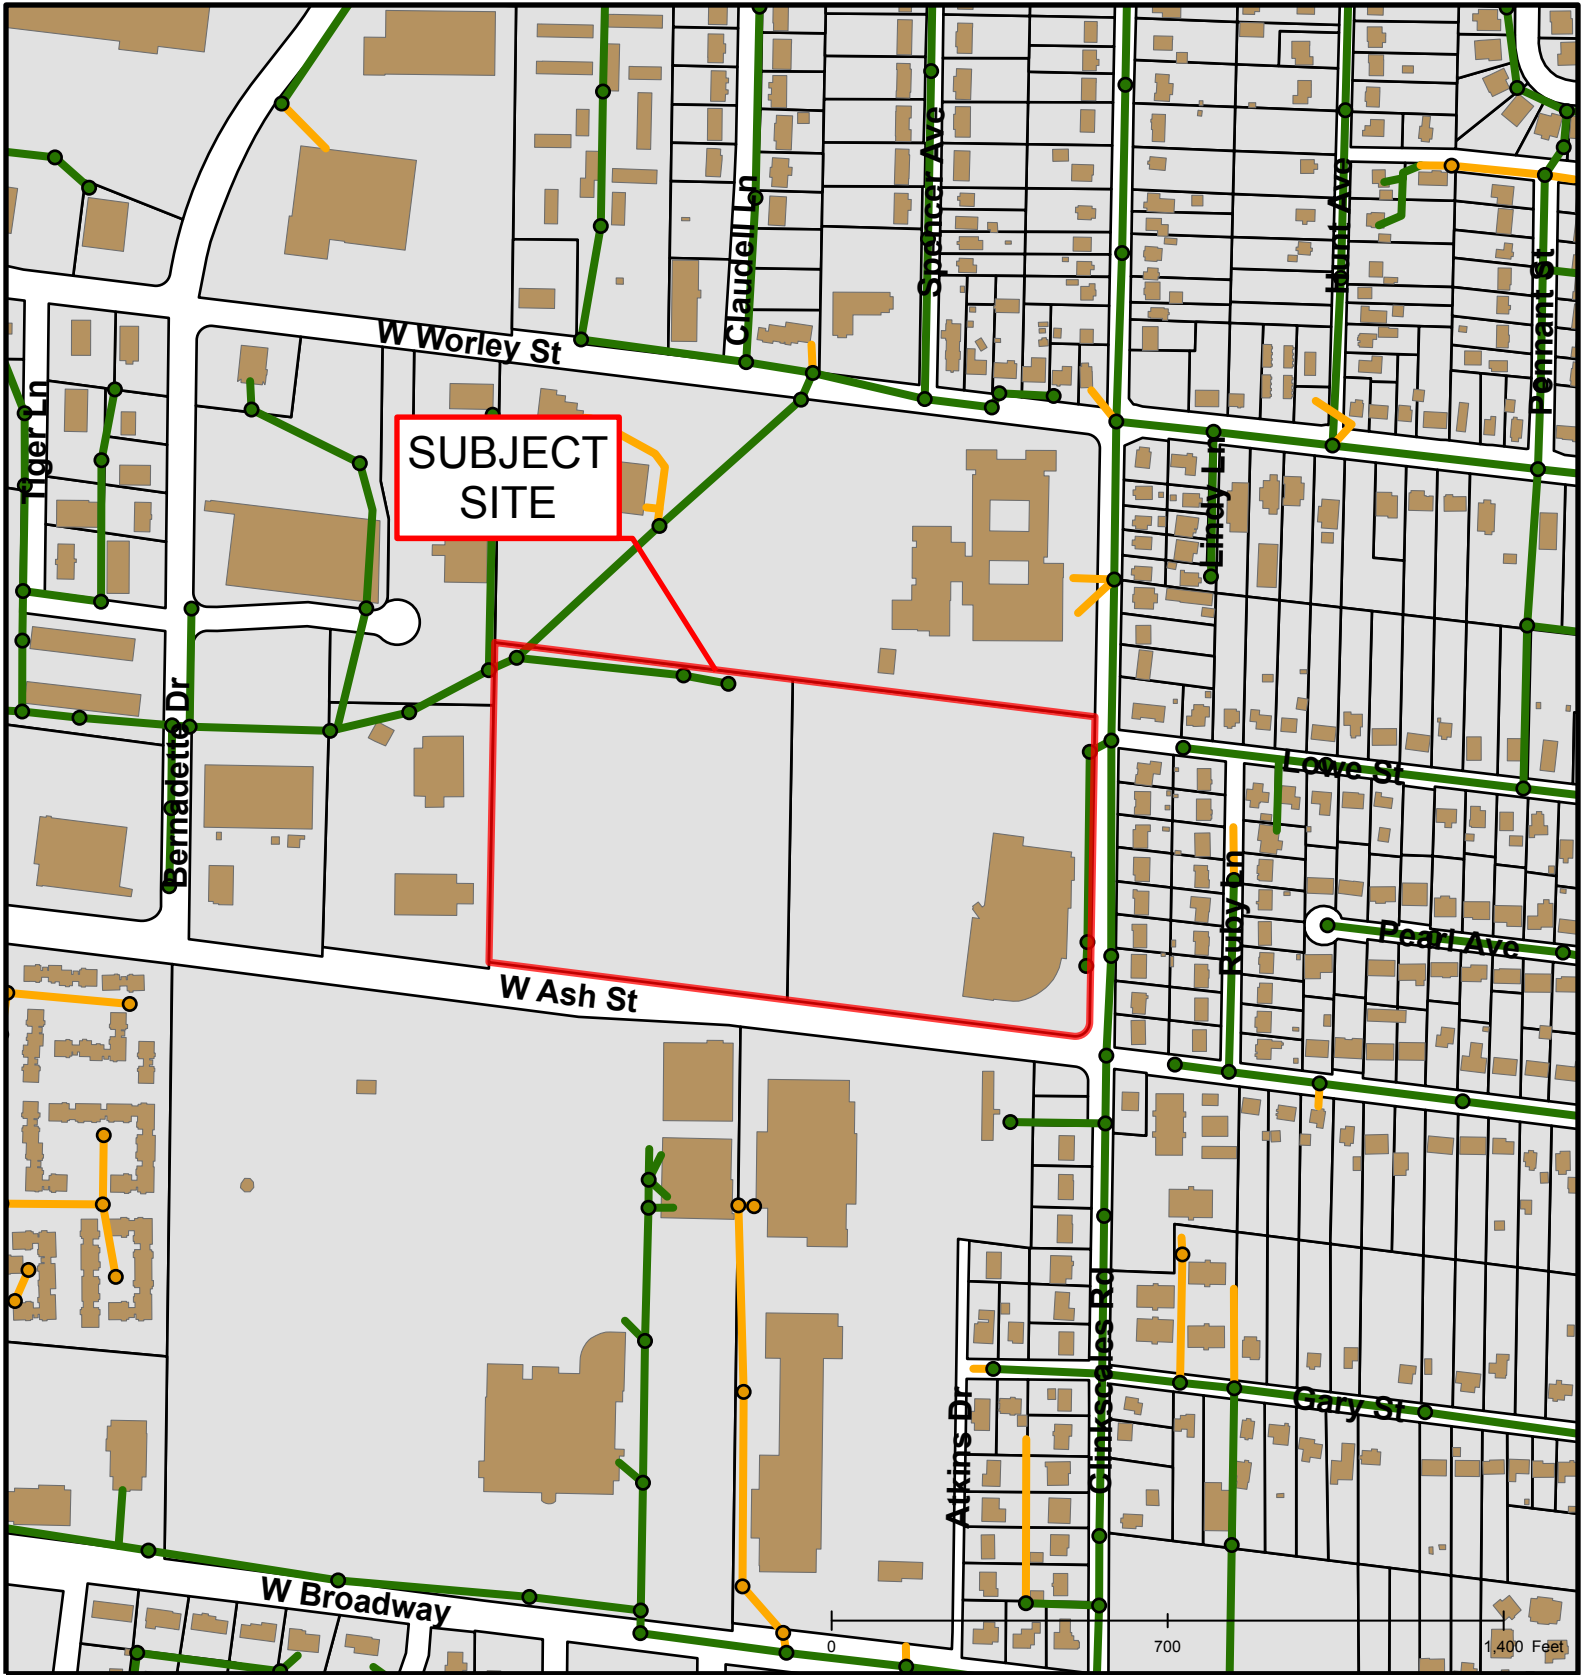

#17-188: Clary-Shy Agricultural Park PD PD Plan

	Roads		Columbia City Limit
	City Zoning		CityViewparcels
	Parcels		

Created by The City of Columbia - Community Development Department

Parcel Data Source: Boone County Assessor

2015 Imagery: Boone County Assessor's Office

Hillshade Data: Boone County GIS Office

#17-188: Clary-Shy Agricultural Park PD PD Plan

Created by The City of Columbia - Community Development Department

Parcel Data Source: Boone County Assessor

2015 Imagery: Boone County Assessor's Office

Hillshade Data: Boone County GIS Office

#17-188: Clary-Shy Agricultural Park PD PD Plan

	City Sanitary Structure		City Sanitary Line		Building Footprint
	Private Sanitary Structure		Private Sanitary Line		Parcels
	Roads		Columbia City Limit		CityViewparcels