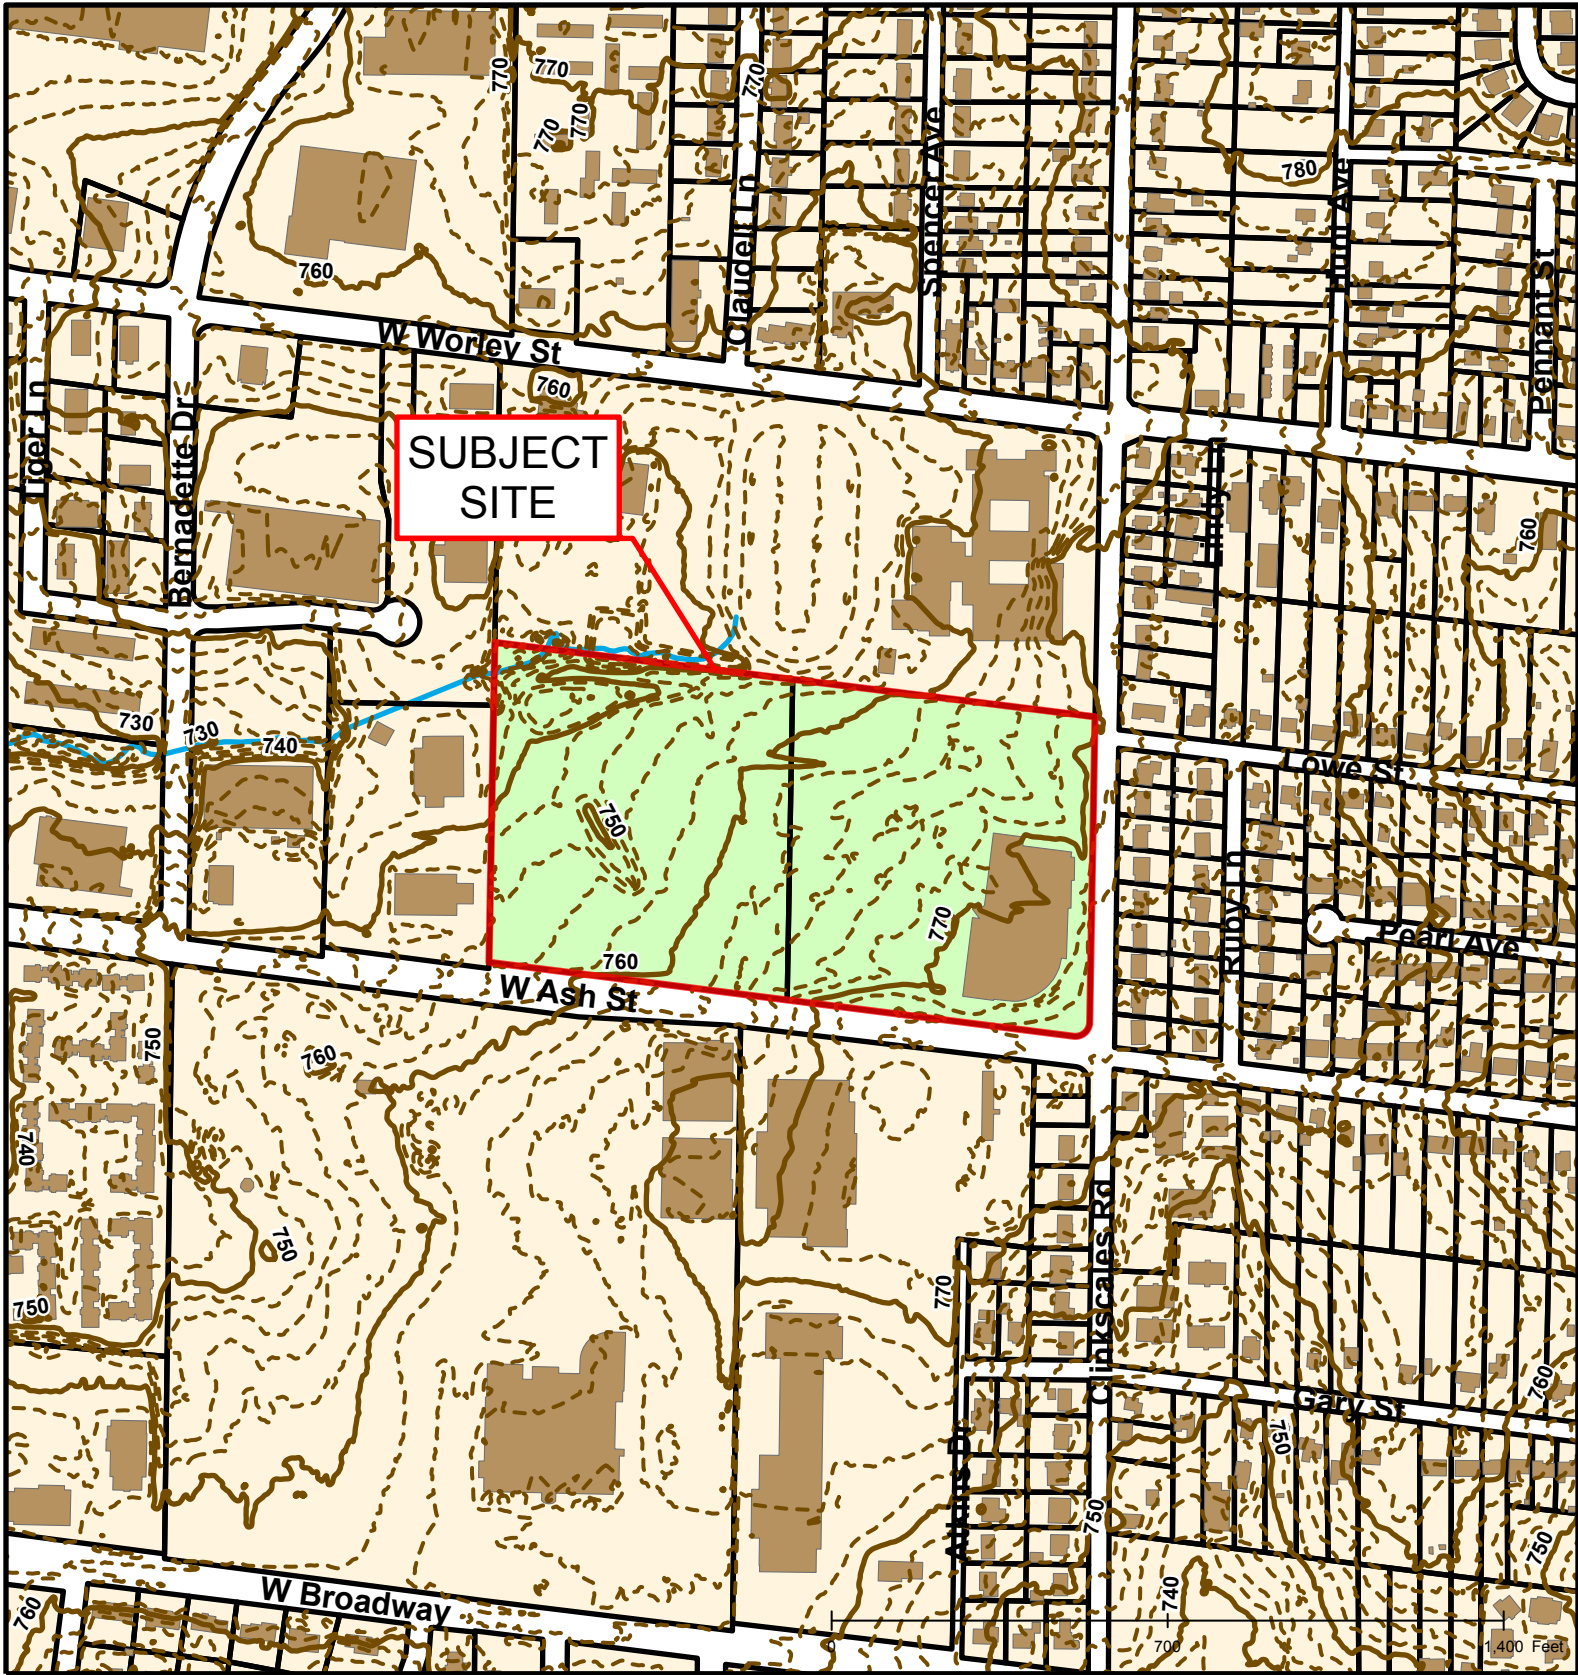

#17-188: Clary-Shy Agricultural Park PD PD Plan

	Roads		Columbia City Limit
	City Zoning		CityViewparcels
	Parcels		

Created by The City of Columbia - Community Development Department

Parcel Data Source: Boone County Assessor

2015 Imagery: Boone County Assessor's Office

Hillshade Data: Boone County GIS Office

#17-188: Clary-Shy Agricultural Park PD PD Plan

Created by The City of Columbia - Community Development Department

Parcel Data Source: Boone County Assessor

2015 Imagery: Boone County Assessor's Office

Hillshade Data: Boone County GIS Office

#17-188: Clary-Shy Agricultural Park PD PD Plan

	City Sanitary Structure		City Sanitary Line		Building Footprint
	Private Sanitary Structure		Private Sanitary Line		Parcels
	Roads		Columbia City Limit		CityViewparcels

Created by The City of Columbia - Community Development Department

Parcel Data Source: Boone County Assessor

2015 Imagery: Boone County Assessor's Office

Hillshade Data: Boone County GIS Office