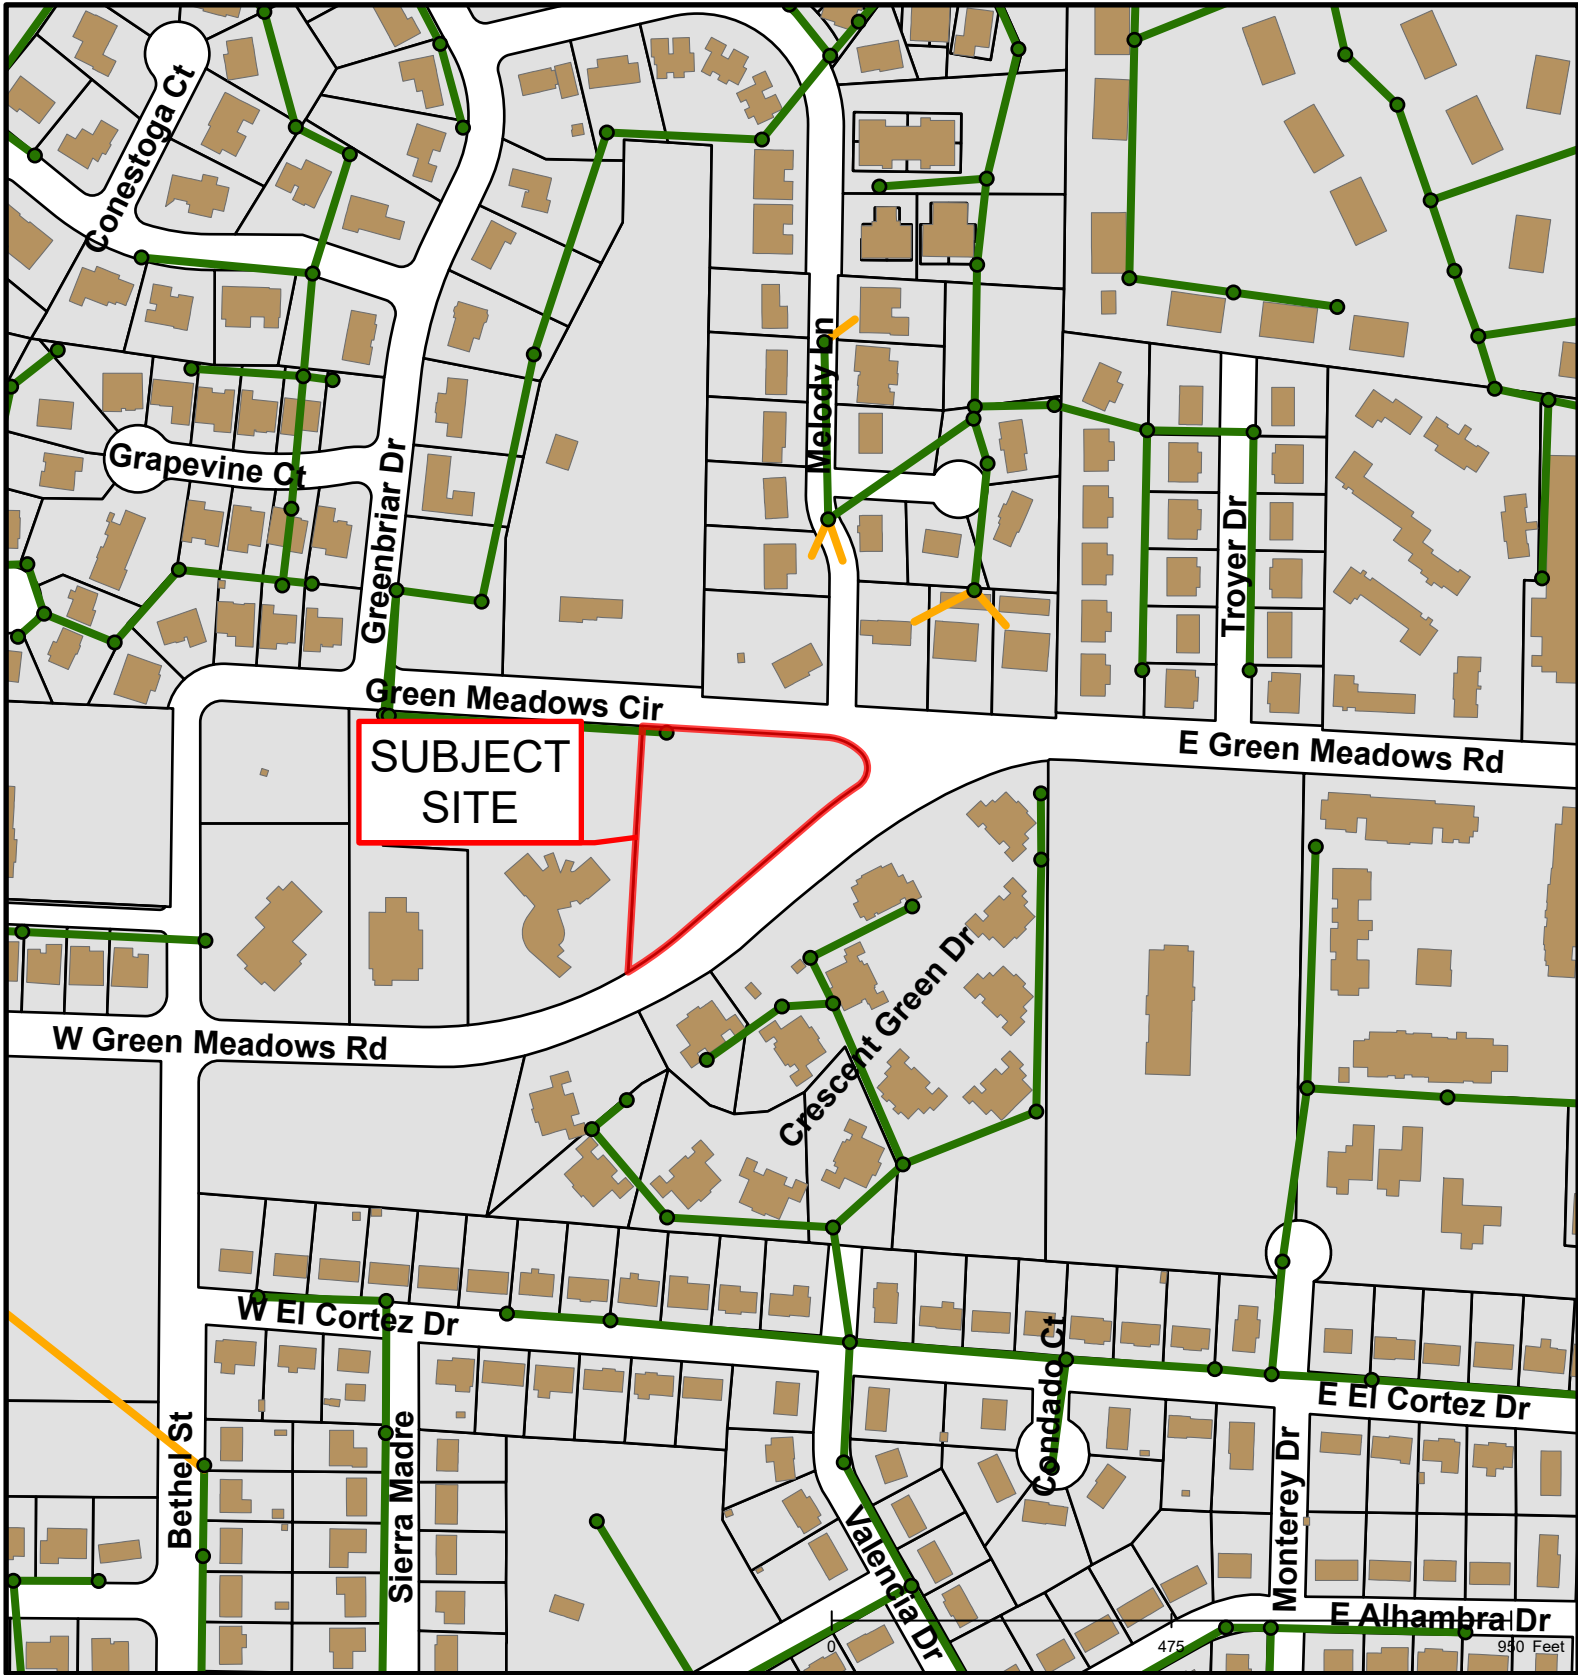

61-2021: 205 W. Green Meadows Road Rezoning and PD Plan

 City Zoning	 Columbia City Limit
 Parcels	

61-2021: 205 W. Green Meadows Road Rezoning and PD Plan

61-2021: 205 W. Green Meadows Road Rezoning and PD Plan