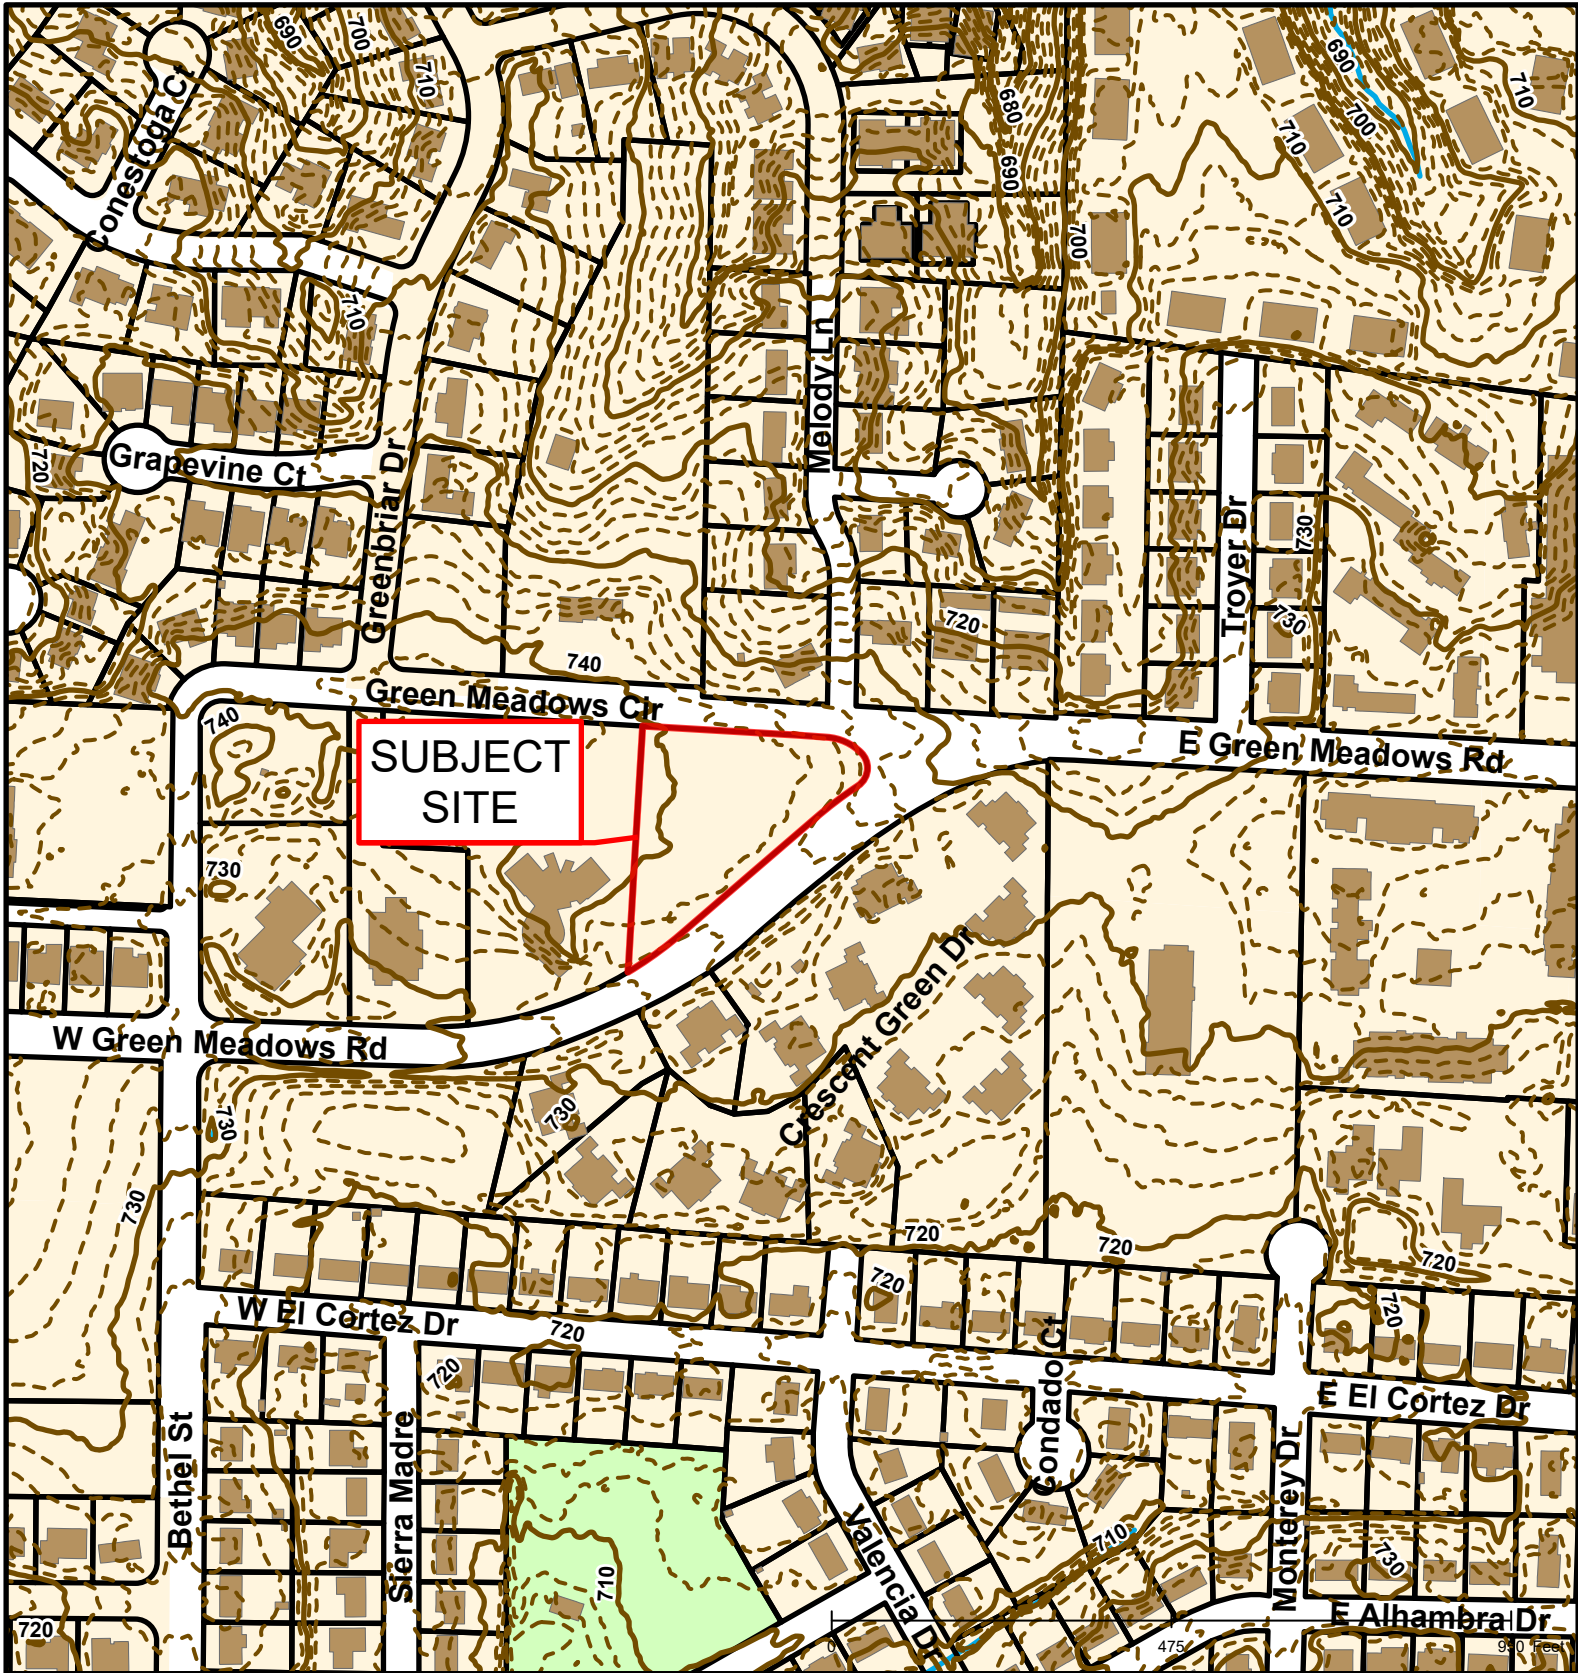

61-2021: 205 W. Green Meadows Road Rezoning and PD Plan

 City Zoning	 Columbia City Limit
 Parcels	

61-2021: 205 W. Green Meadows Road Rezoning and PD Plan

61-2021: 205 W. Green Meadows Road Rezoning and PD Plan