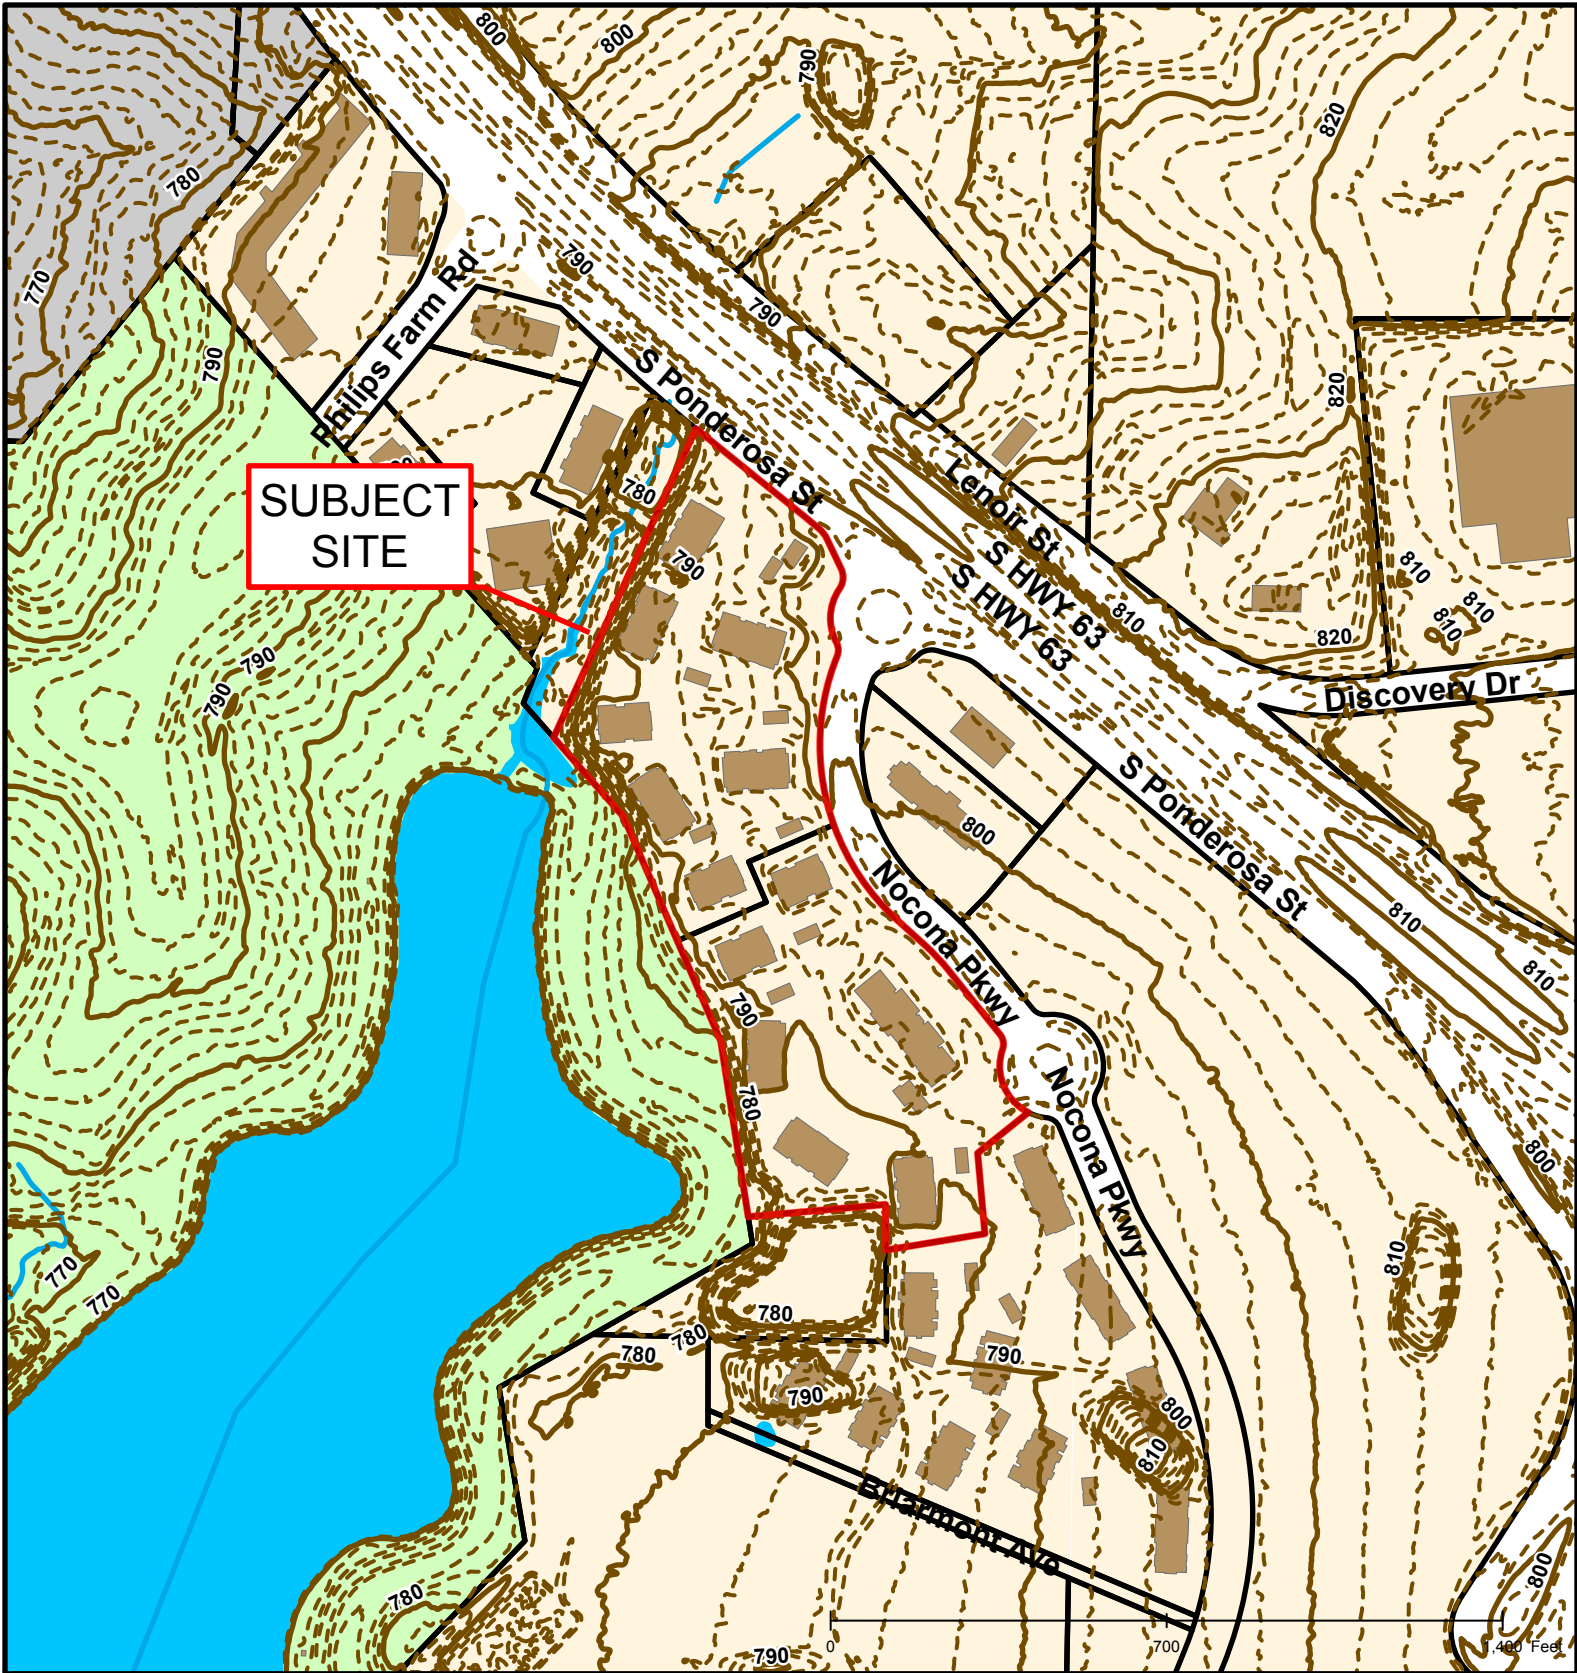

# #17-128: Discovery Park Plat 2C, Lots 4, 5, 5A PD Plan Major Amendment

Roads	
	100-Year Floodplain
	Scenic Route
	U-C Benton Stephens Urban Conservation District

## #17-128: Discovery Park Plat 2C, Lots 4, 5, 5A PD Plan Major Amendment

## #17-128: Discovery Park Plat 2C, Lots 4, 5, 5A PD Plan Major Amendment

	BCRSD		Roads
	City Sanitary Structure		BCRSD
	Private Sanitary Structure		City Sanitary Line
	UMC		Private Sanitary Line