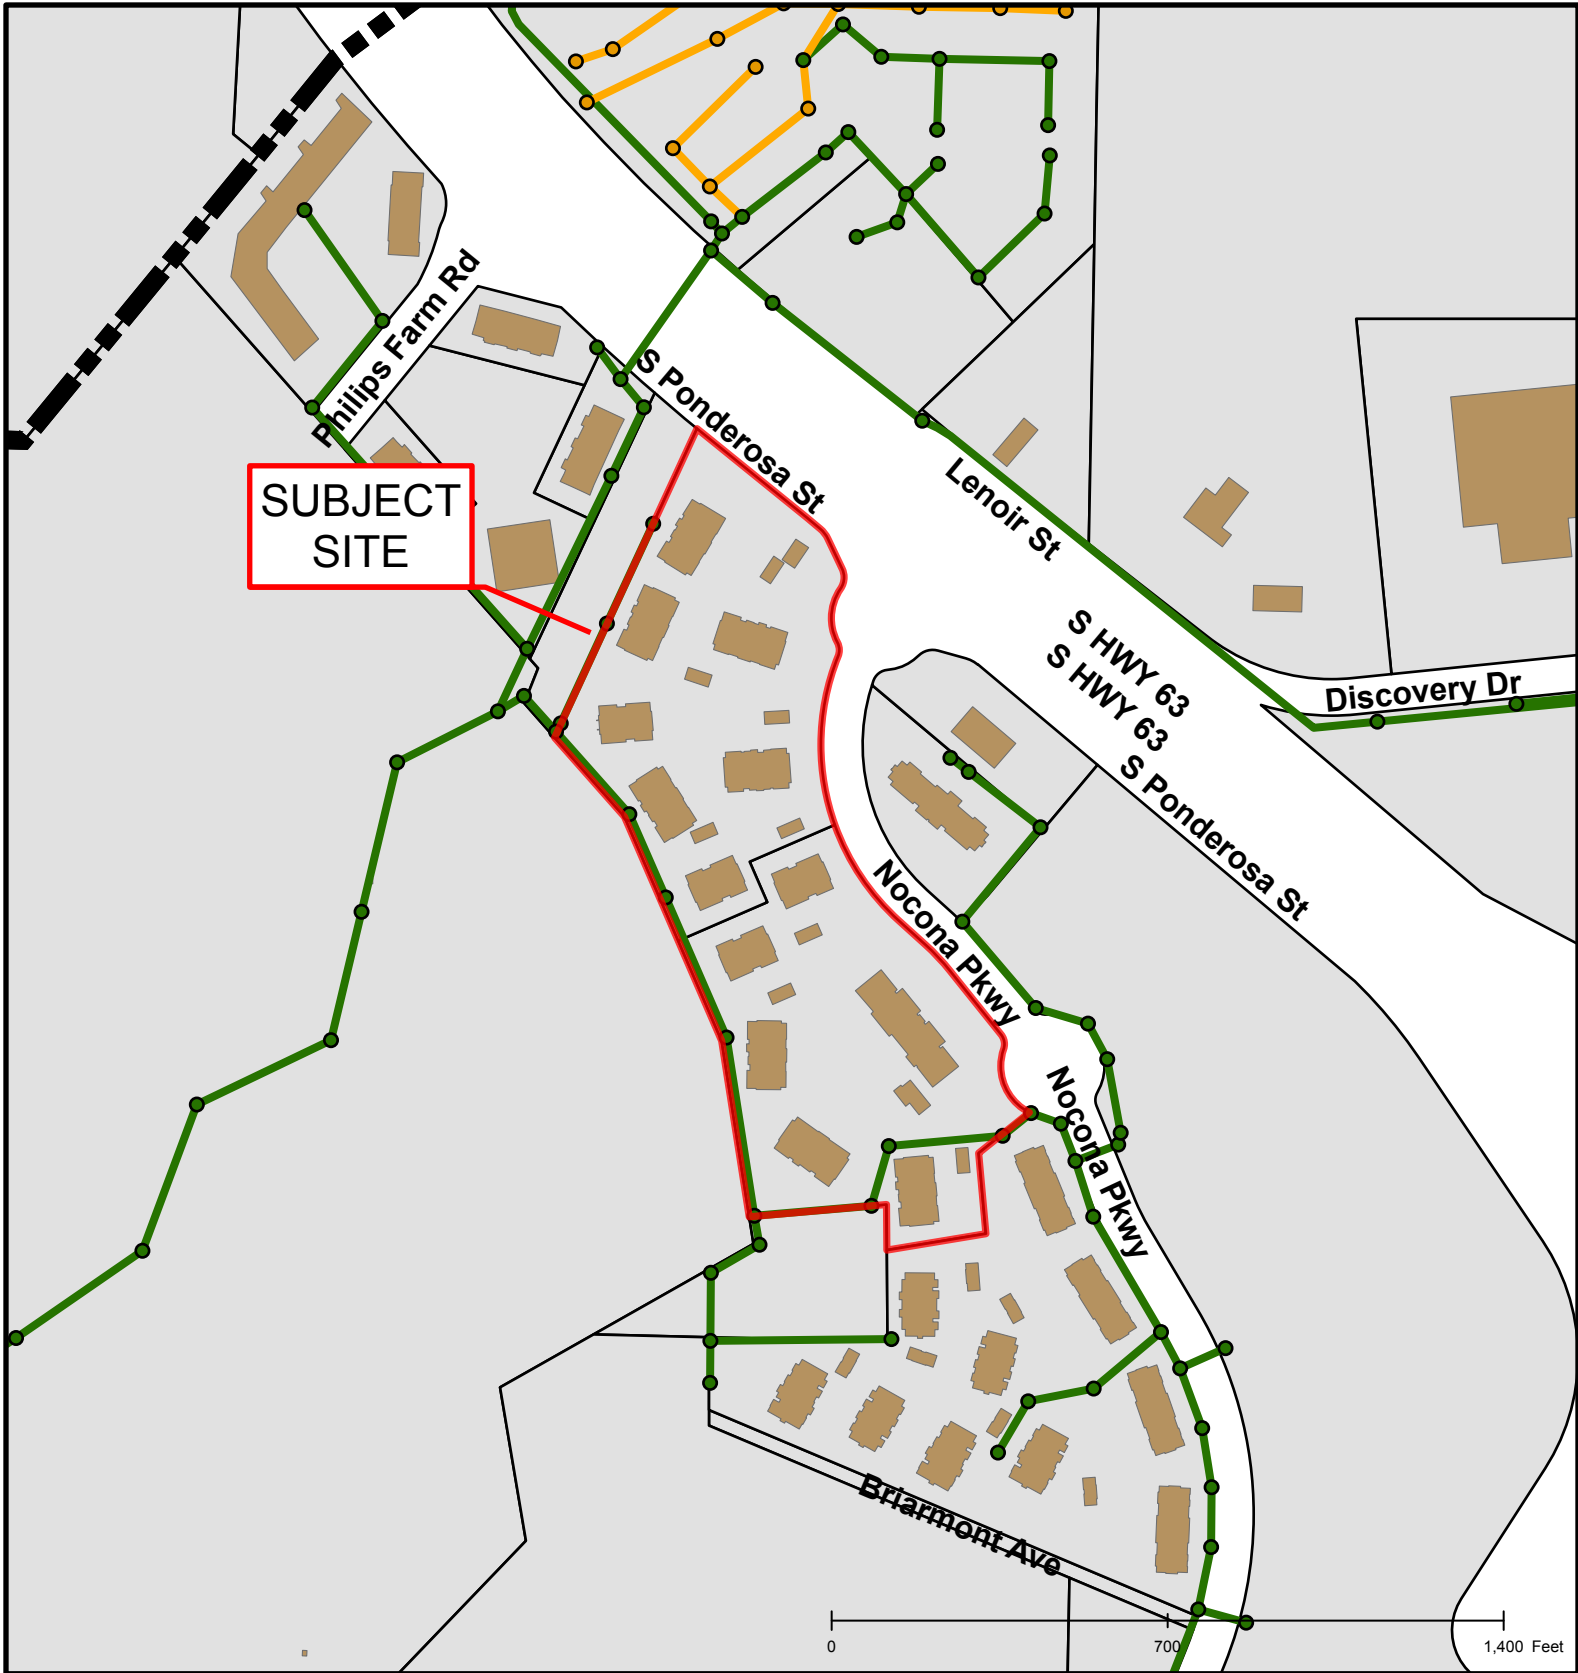

# #17-128: Discovery Park Plat 2C, Lots 4, 5, 5A PD Plan Major Amendment

Roads	
	100-Year Floodplain
	Scenic Route
	U-C Benton Stephens Urban Conservation District

## #17-128: Discovery Park Plat 2C, Lots 4, 5, 5A PD Plan Major Amendment

## #17-128: Discovery Park Plat 2C, Lots 4, 5, 5A PD Plan Major Amendment

	BCRSD		Roads
	City Sanitary Structure		BCRSD
	Private Sanitary Structure		City Sanitary Line
	UMC		Private Sanitary Line