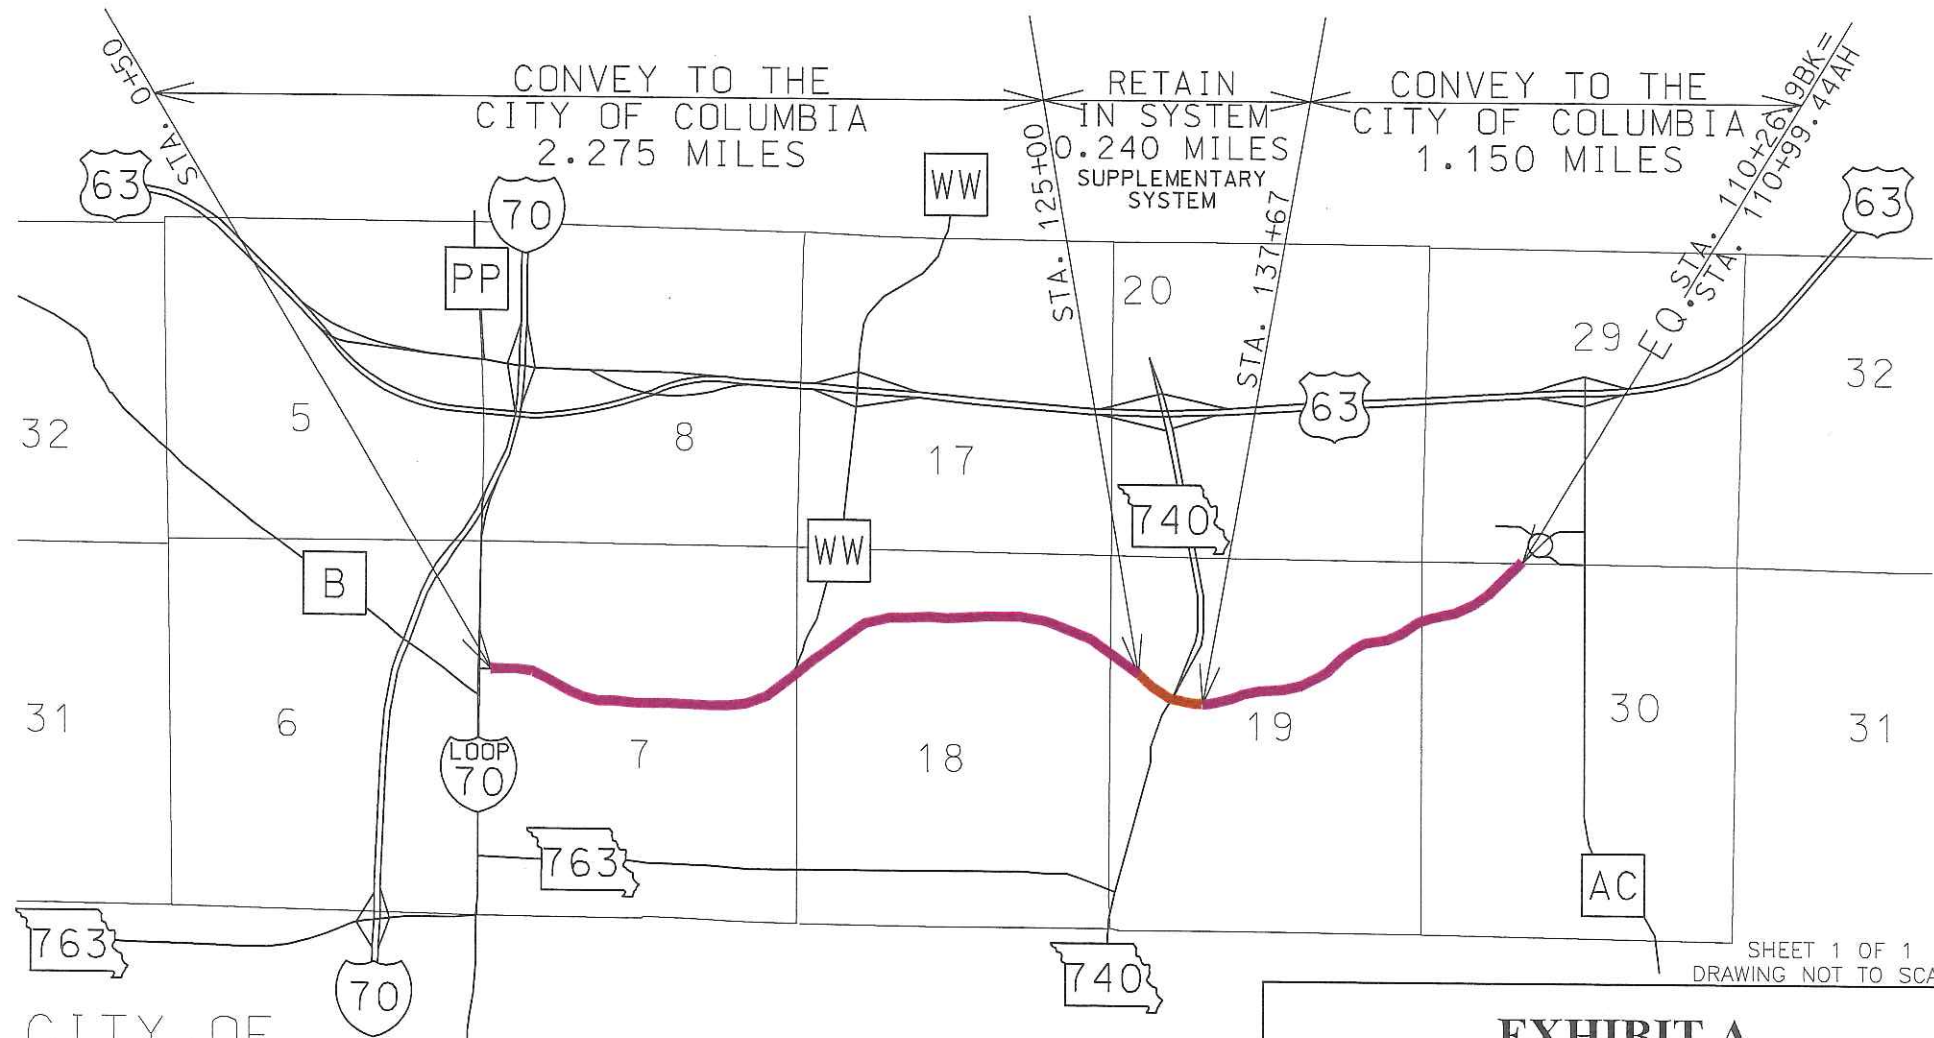

T48N - R12W

CITY OF COLUMBIA

SHEET 1 OF 1
DRAWING NOT TO SCALE

EXHIBIT A
**CHANGE IN ROUTE STATUS BOONE COUNTY,
 OLD BUS ROUTE 63**

 CONVEY TO THE CITY OF COLUMBIA
 RETAIN IN SYSTEM