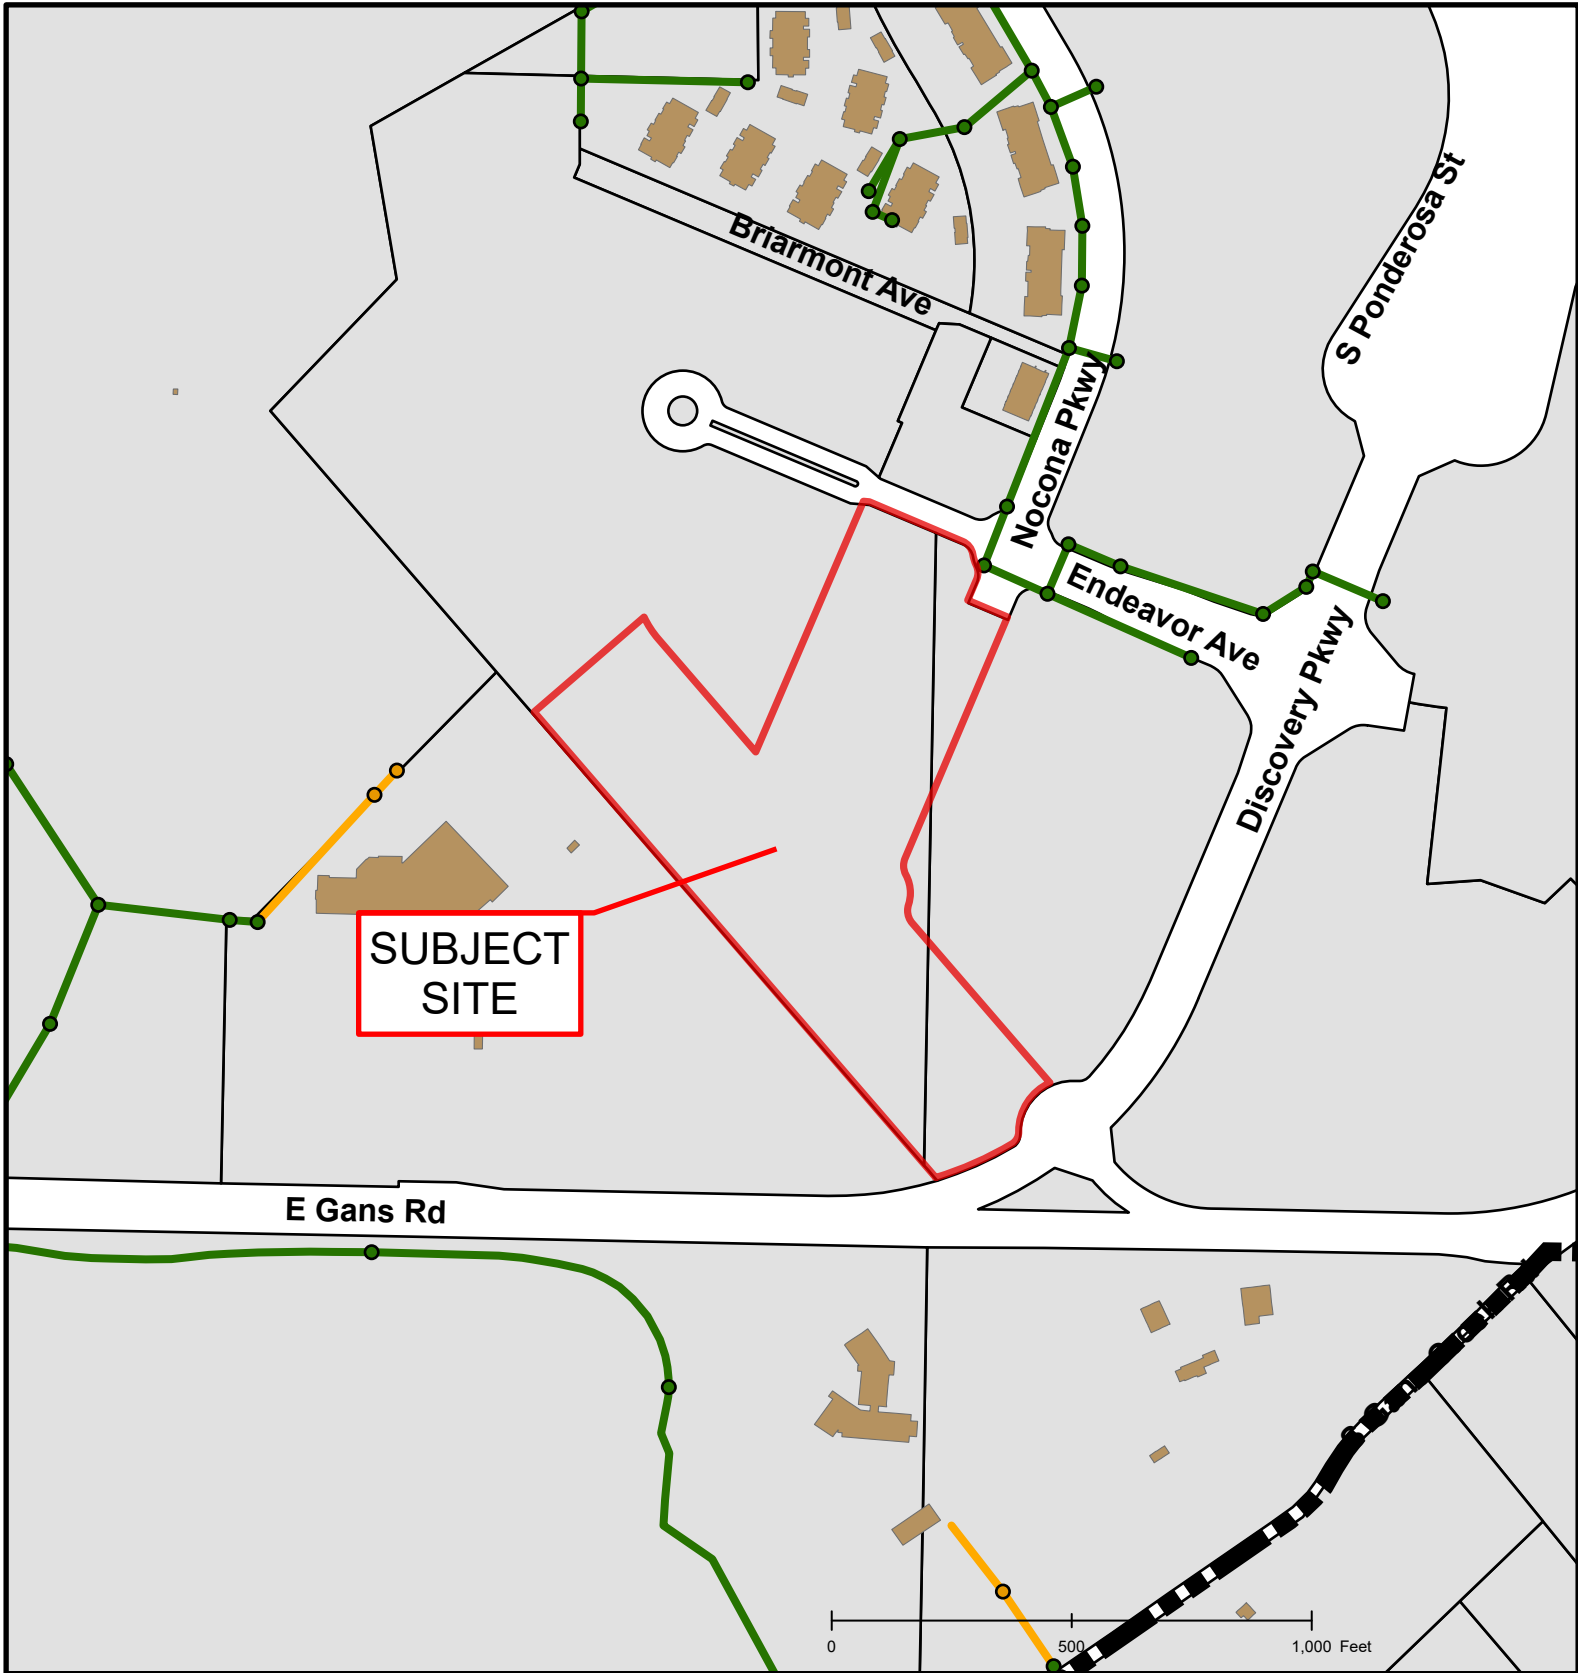

#66-2021: Discovery Park Subdivision Plat 6 Final Major Plat

Created by The City of Columbia - Community Development Department

Parcel Data Source: Boone County Assessor

2017 Imagery: Boone County Assessor's Office

Hillshade Data: Boone County GIS

#66-2021: Discovery Park Subdivision Plat 6 Final Major Plat

#66-2021: Discovery Park Subdivision Plat 6 Final Major Plat