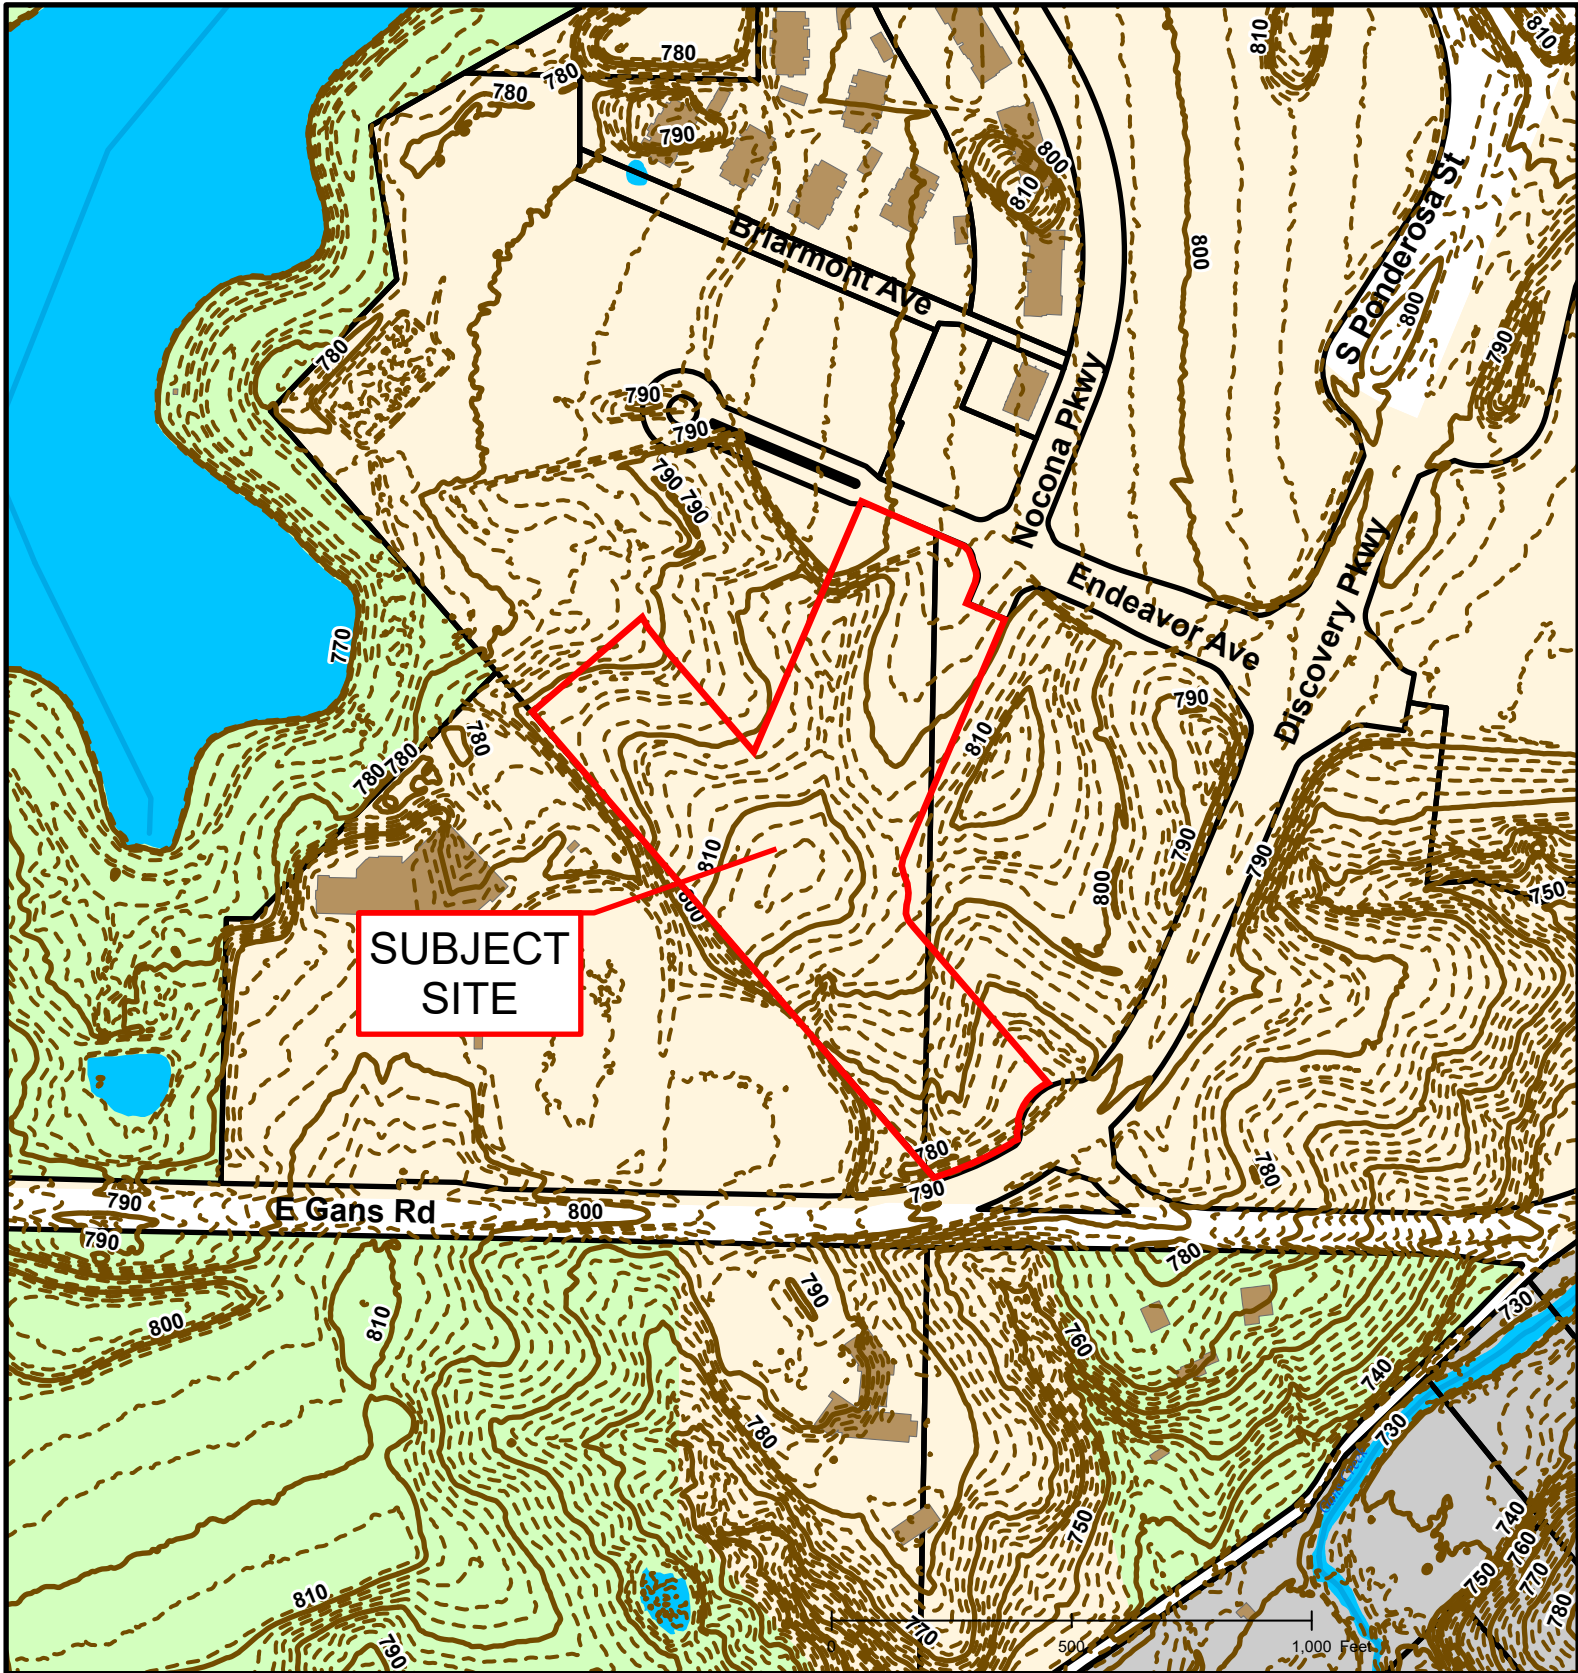

#66-2021: Discovery Park Subdivision Plat 6 Final Major Plat

Created by The City of Columbia - Community Development Department

Parcel Data Source: Boone County Assessor

2017 Imagery: Boone County Assessor's Office

Hillshade Data: Boone County GIS

#66-2021: Discovery Park Subdivision Plat 6 Final Major Plat

#66-2021: Discovery Park Subdivision Plat 6 Final Major Plat