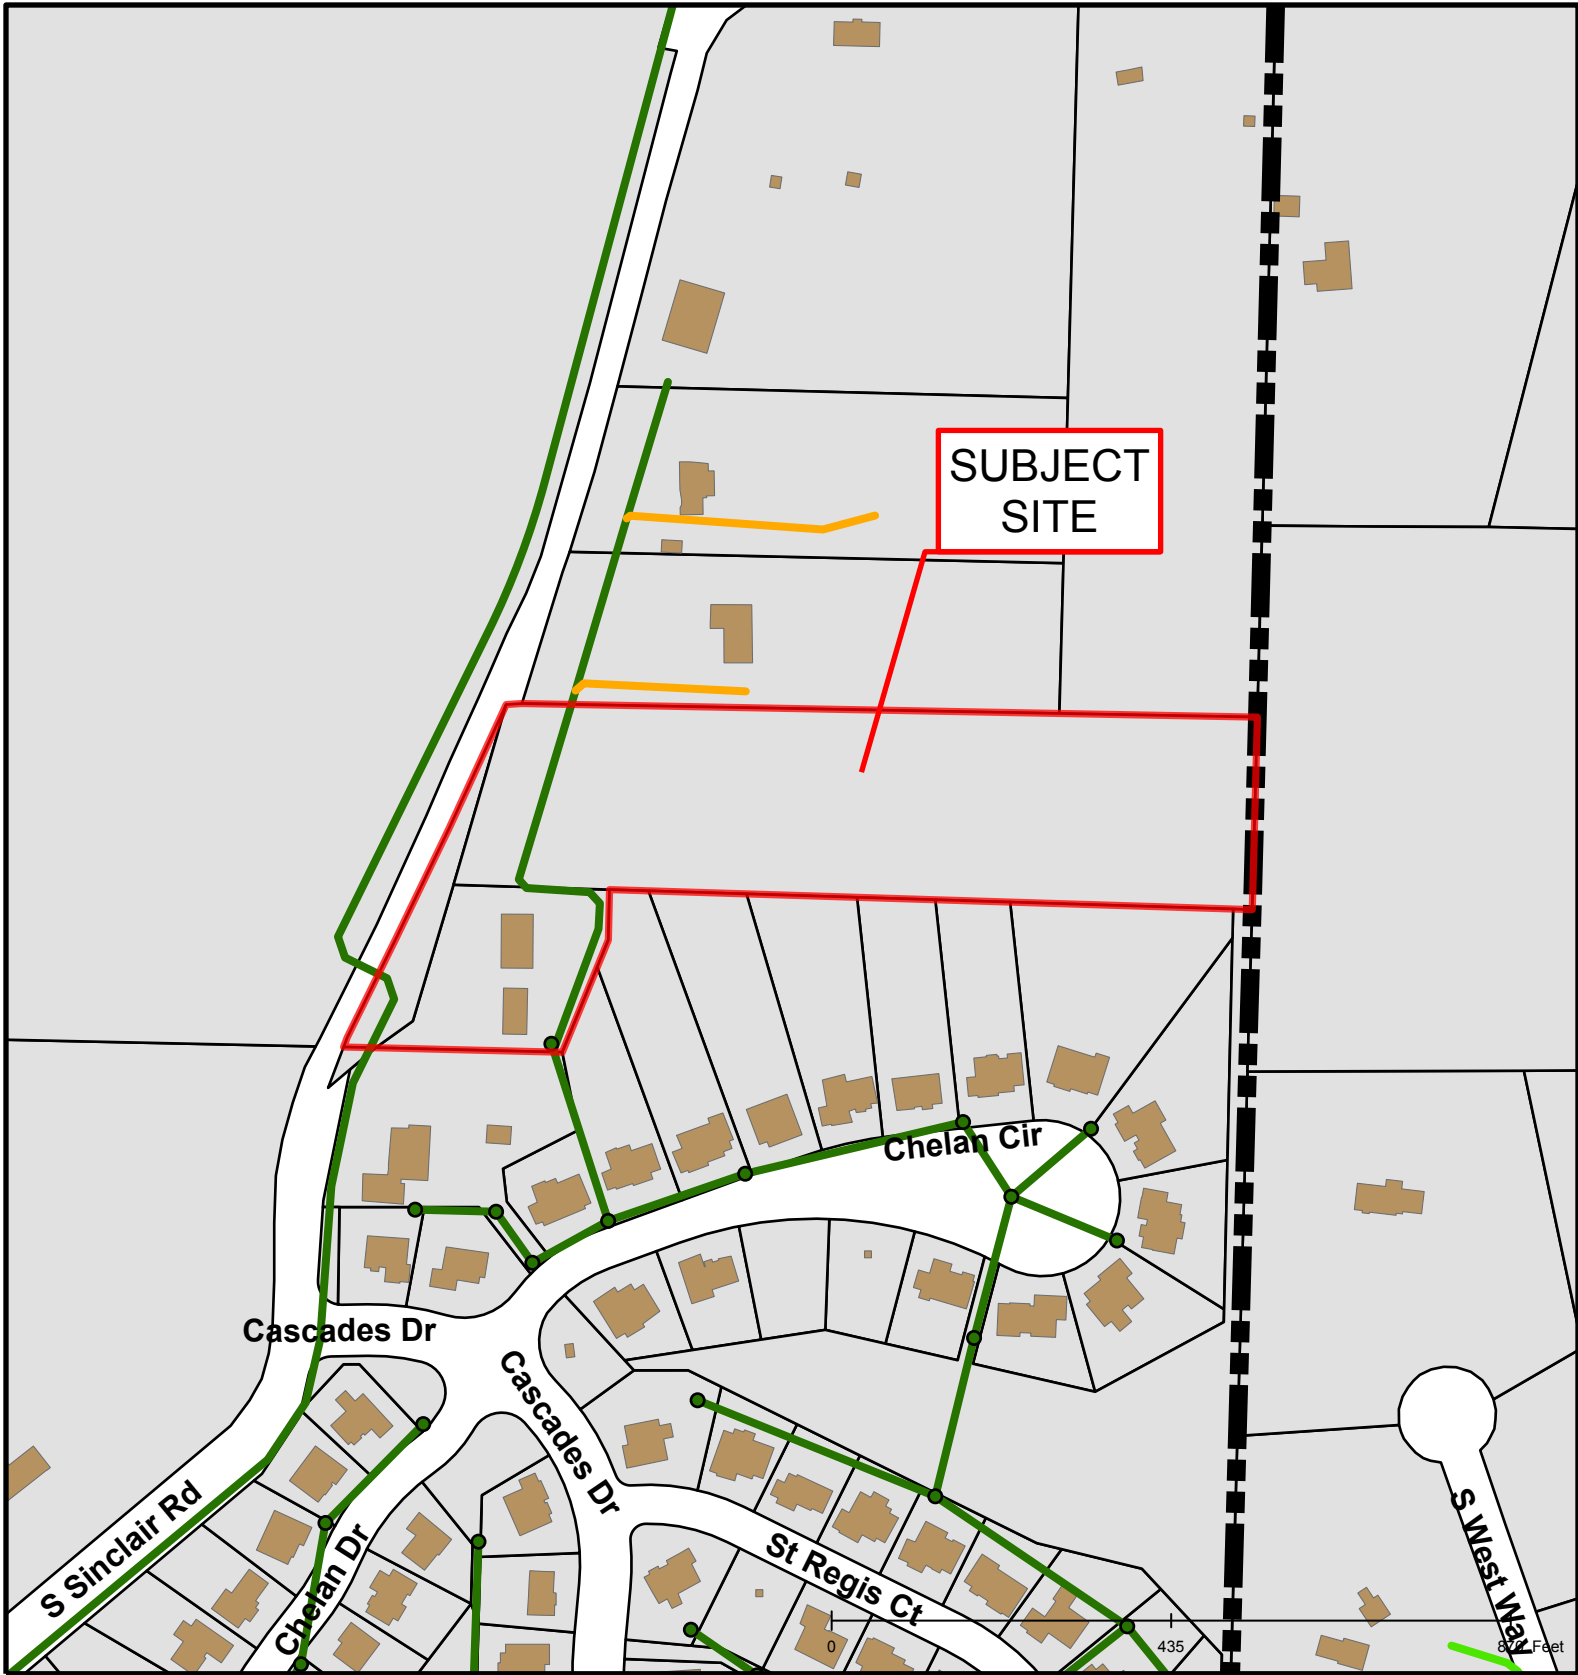

## 17-49 Sinclair Road Plat 1 - Final Minor

## 17-49 Sinclair Road Plat 1 - Final Minor

Legend			
Structures	● Private Sanitary Structure	Sanitary Lines	— Private Sanitary Line
SUBTYPE	● UMC	SUBTYPE	— Univ. of Missouri Line
● BCRSD	Roads	— BCRSD	■ Columbia City Limit
● City Sanitary Structure		— City Sanitary Line	■ Building Footprint
			■ Parcels