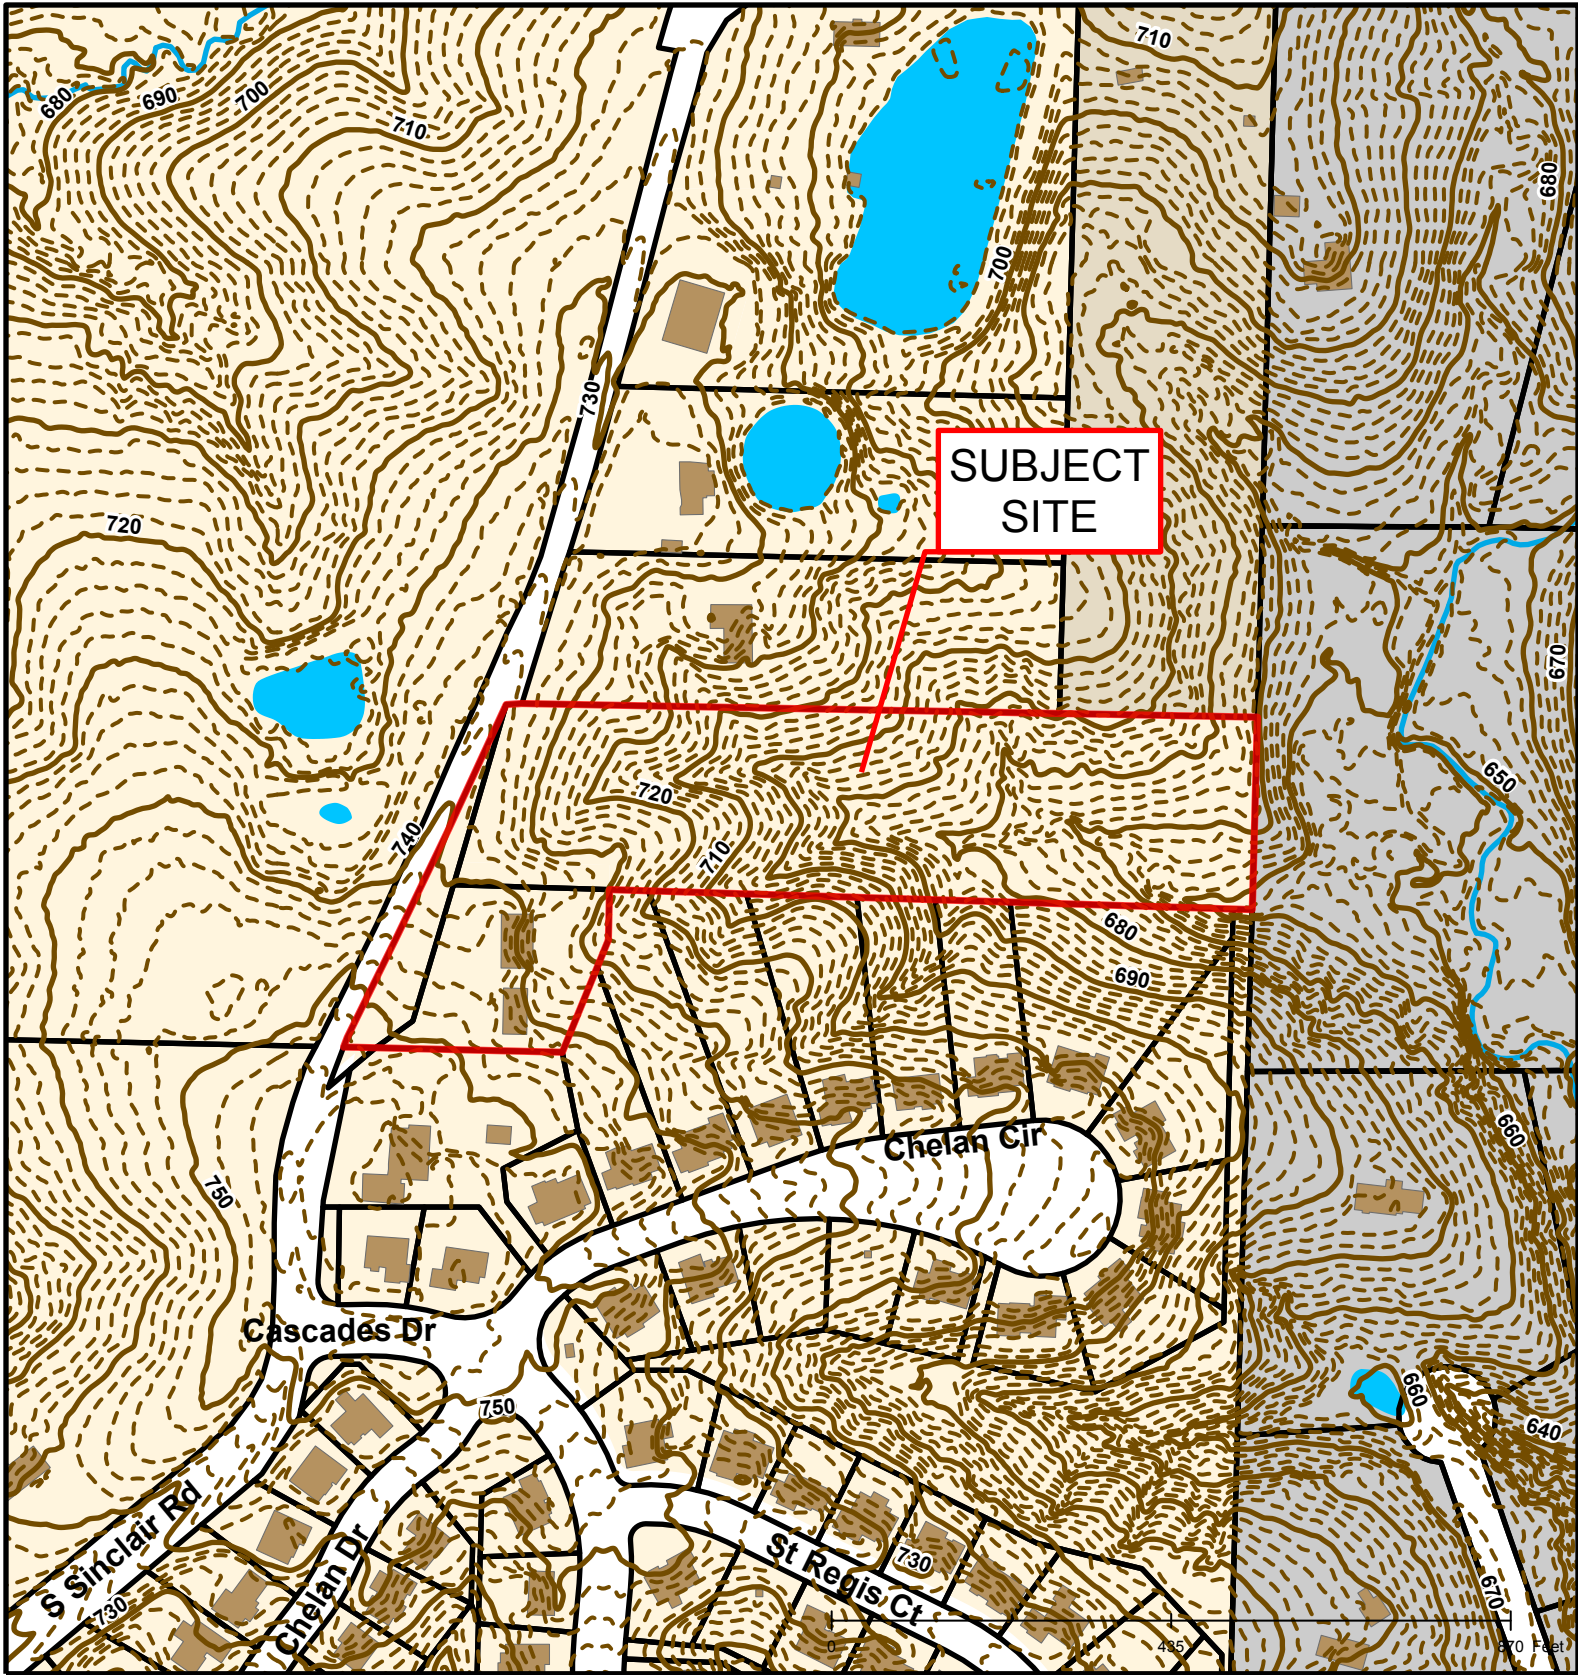

## 17-49 Sinclair Road Plat 1 - Final Minor

## 17-49 Sinclair Road Plat 1 - Final Minor

Legend			
Structures	● Private Sanitary Structure	Sanitary Lines	— Private Sanitary Line
SUBTYPE	● UMC	SUBTYPE	— Univ. of Missouri Line
● BCRSD	Roads	— BCRSD	■ Columbia City Limit
● City Sanitary Structure		— City Sanitary Line	■ Building Footprint
			■ Parcels