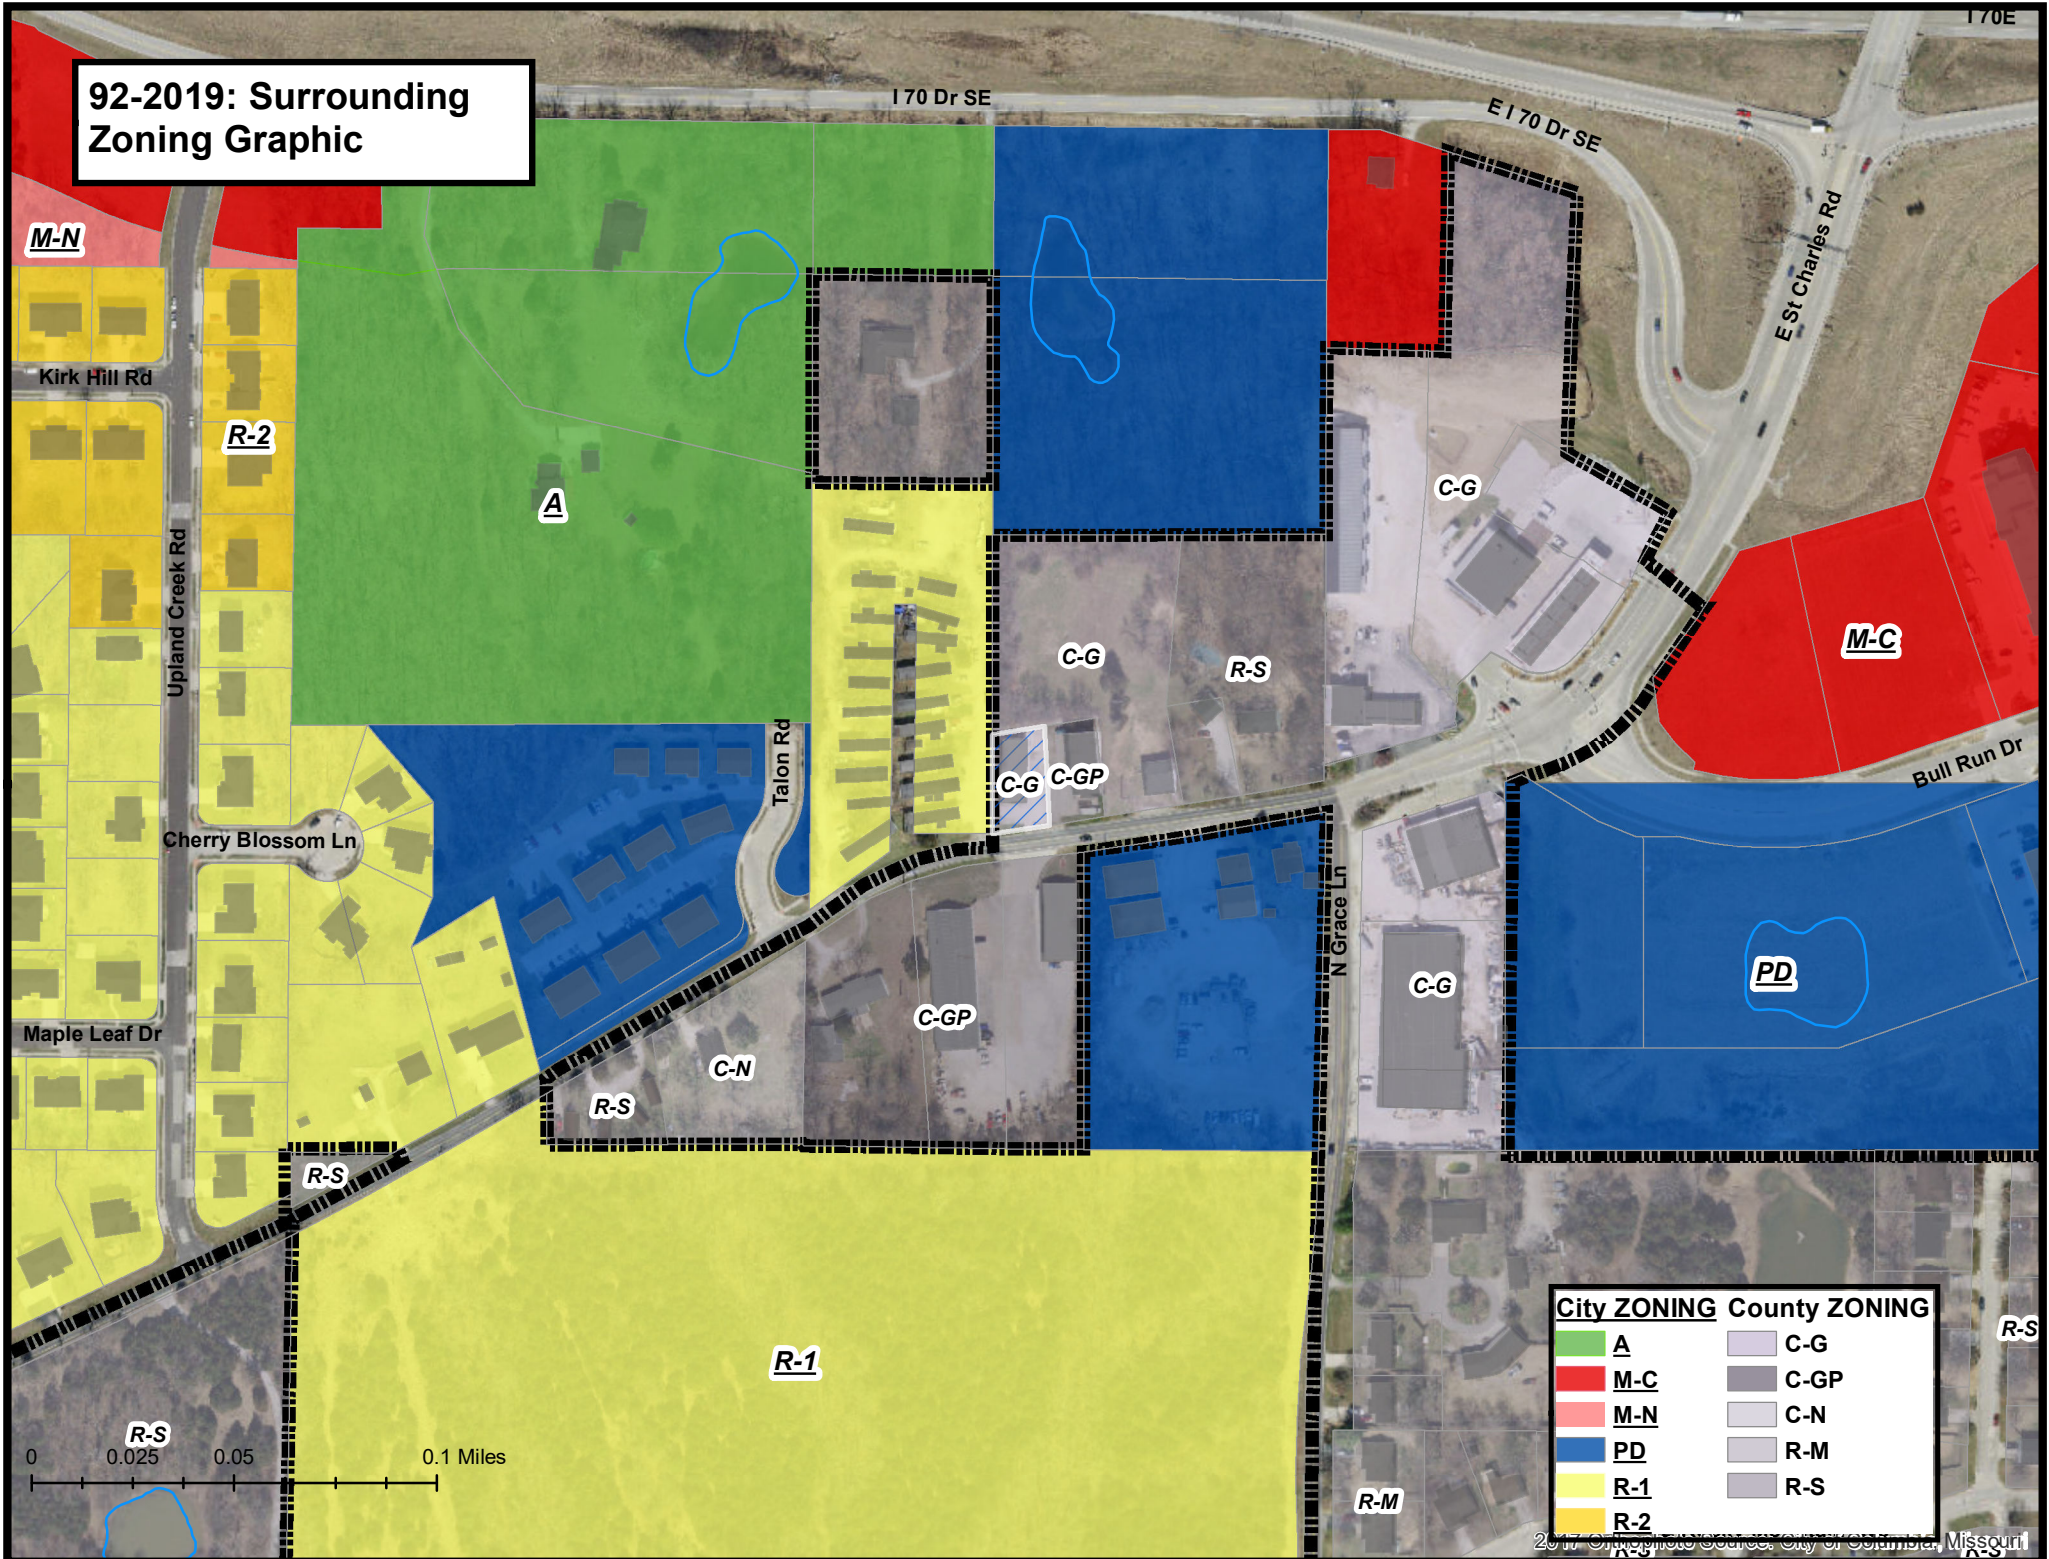

# 92-2019: Surrounding Zoning Graphic

City ZONING	County ZONING
<span style="color: green;">■</span> A	<span style="color: lightpurple;">■</span> C-G
<span style="color: red;">■</span> M-C	<span style="color: darkpurple;">■</span> C-GP
<span style="color: pink;">■</span> M-N	<span style="color: grey;">■</span> C-N
<span style="color: blue;">■</span> PD	<span style="color: lightgrey;">■</span> R-M
<span style="color: yellowgreen;">■</span> R-1	<span style="color: mediumgrey;">■</span> R-S
<span style="color: yellow;">■</span> R-2	