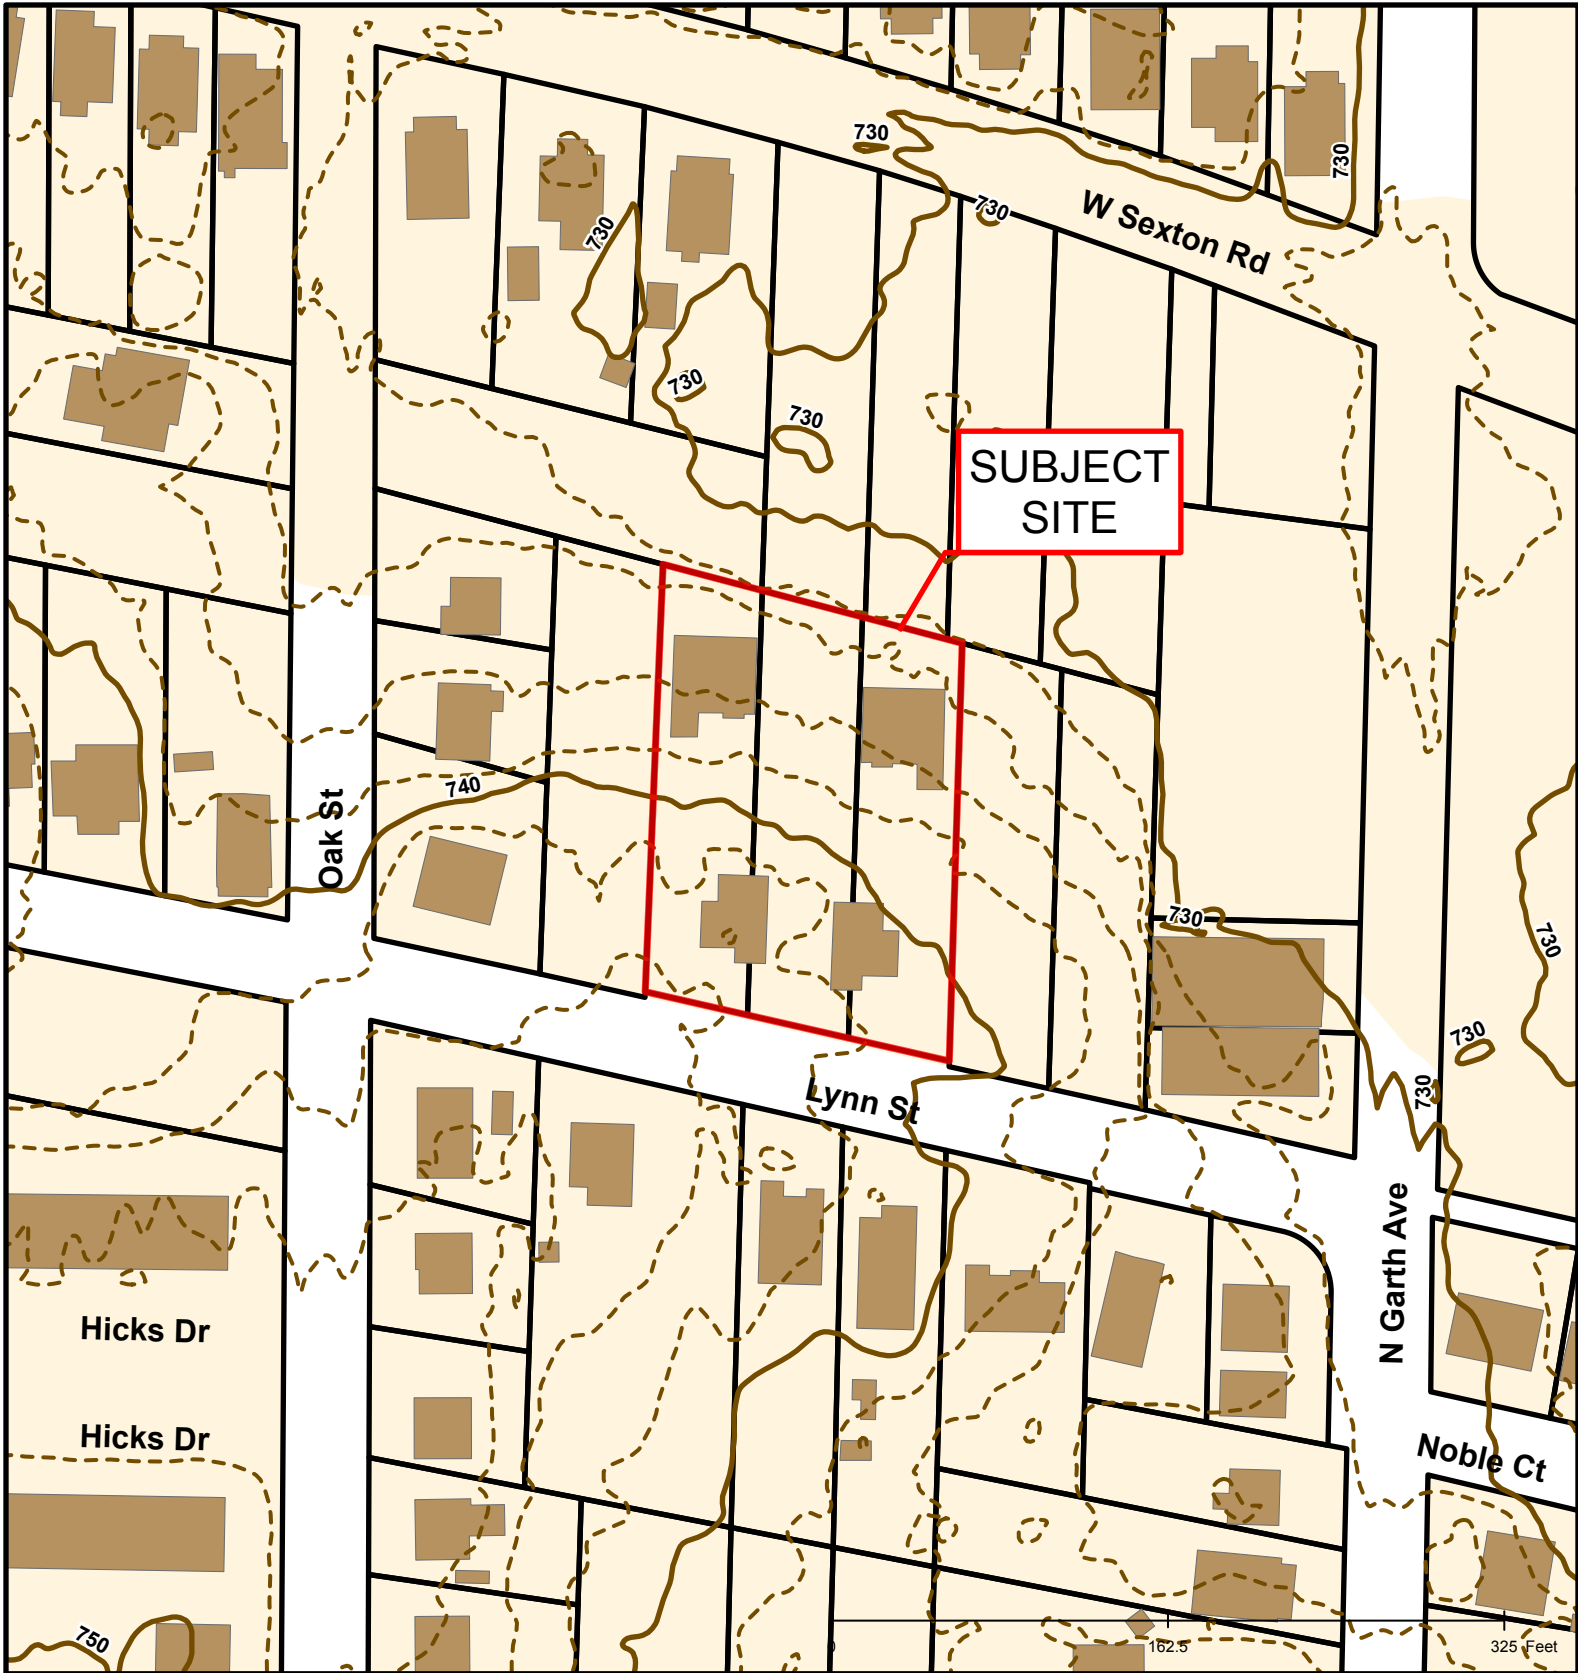

#17-133: Lynn Street Cottages Final Plat

	Roads		Columbia City Limit
	City Zoning		CityViewparcels
	Parcels		

Created by The City of Columbia - Community Development Department

Parcel Data Source: Boone County Assessor

2015 Imagery: Boone County Assessor's Office

Hillshade Data: Boone County GIS Office

#17-133: Lynn Street Cottages Final Plat

Created by The City of Columbia - Community Development Department

Parcel Data Source: Boone County Assessor

2015 Imagery: Boone County Assessor's Office

Hillshade Data: Boone County GIS Office

#17-133: Lynn Street Cottages Final Plat