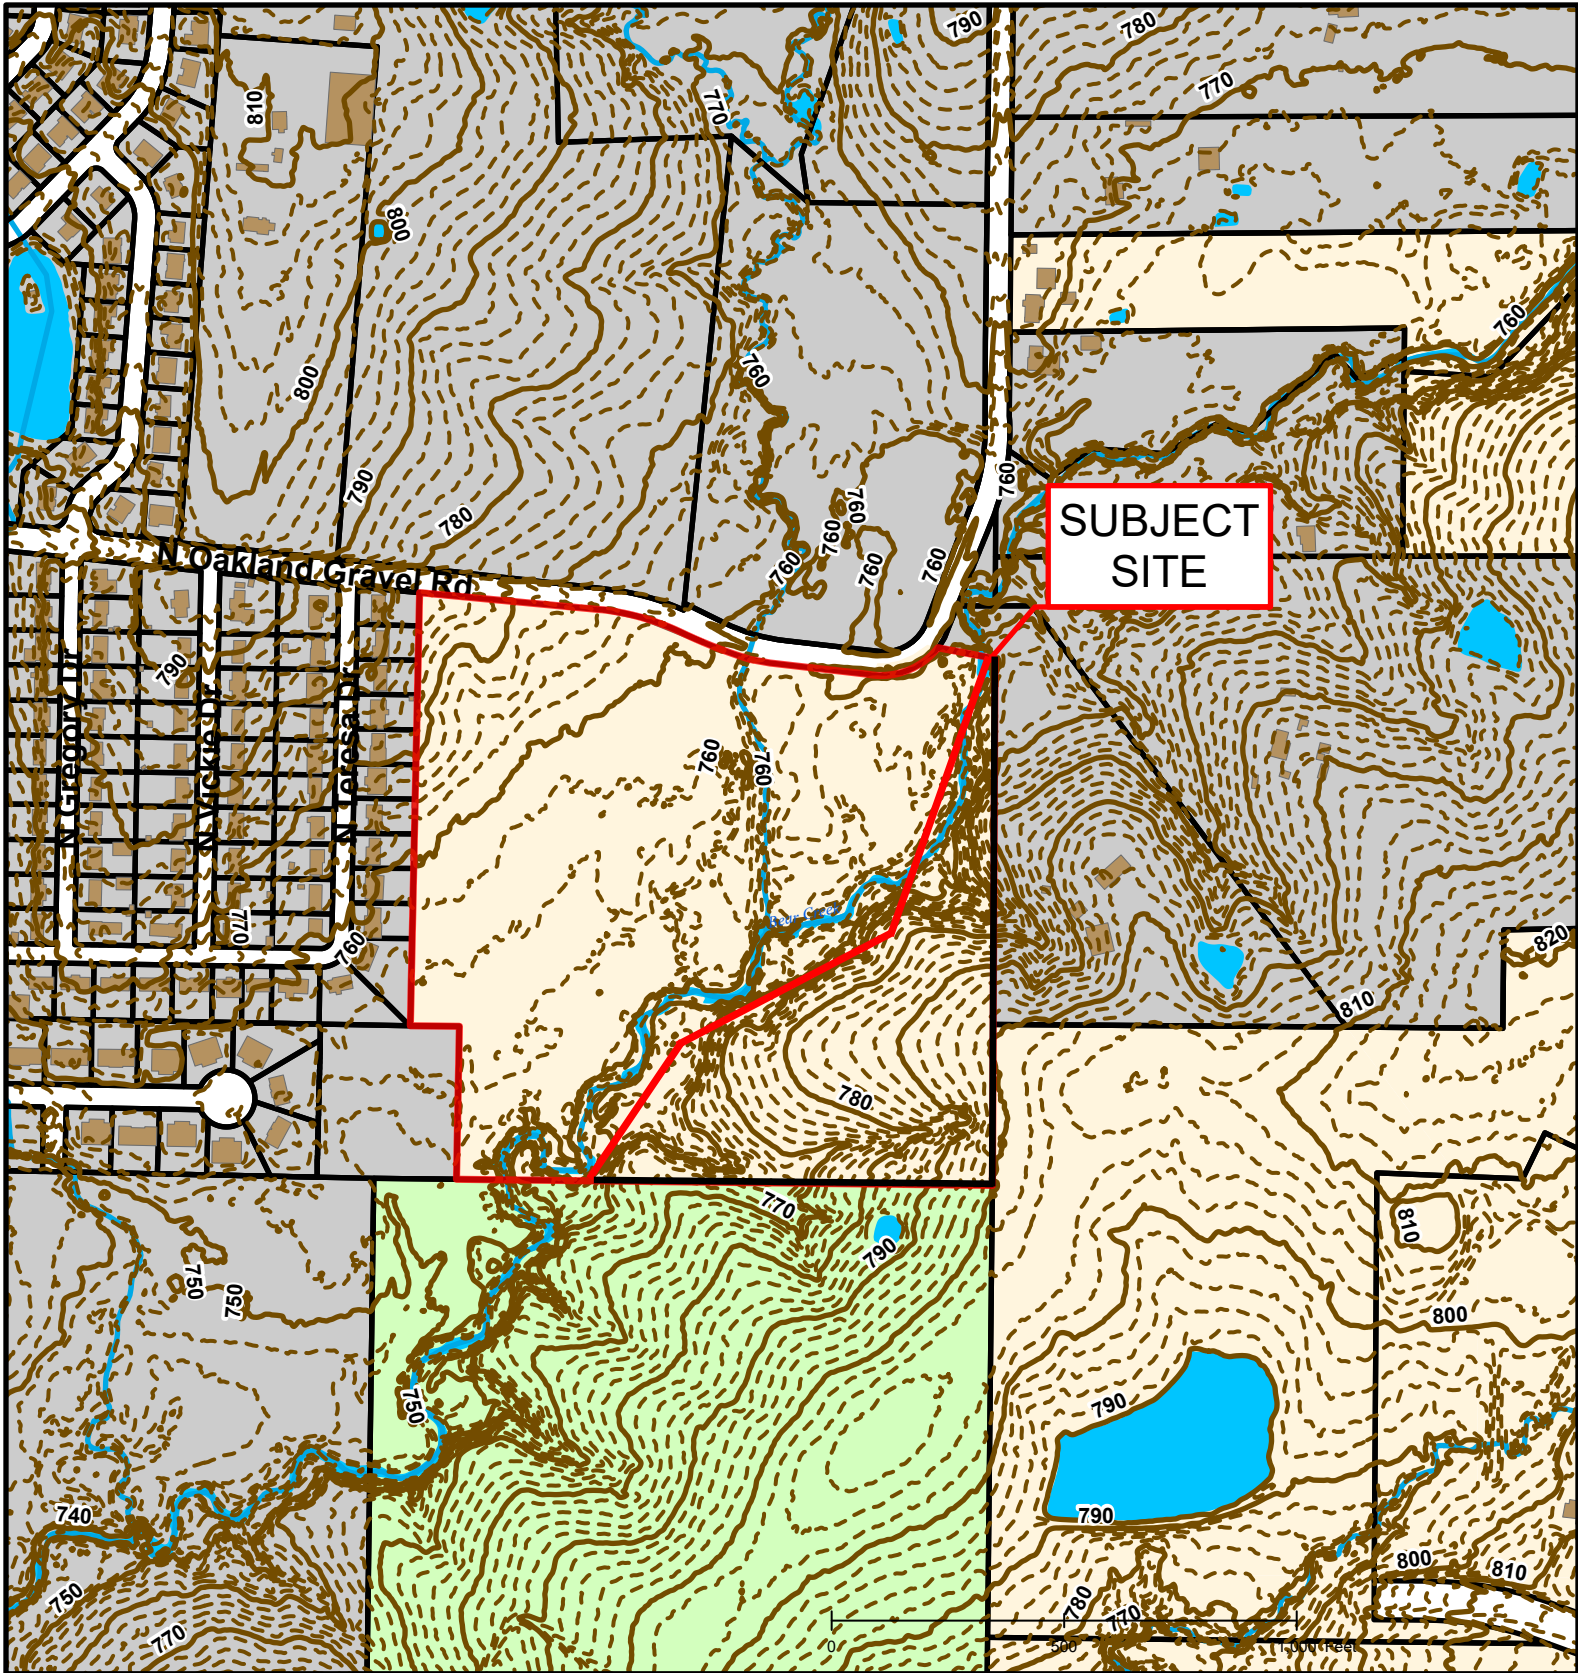

#79-2019: Tuscany Estates Final Plat

City Zoning	Boone County Zoning
Parcels	Columbia City Limit

Created by The City of Columbia - Community Development Department

Parcel Data Source: Boone County Assessor

2017 Imagery: Boone County Assessor's Office

Hillshade Data: Boone County GIS

#79-2019: Tuscany Estates Final Plat

#79-2019: Tuscany Estates Final Plat