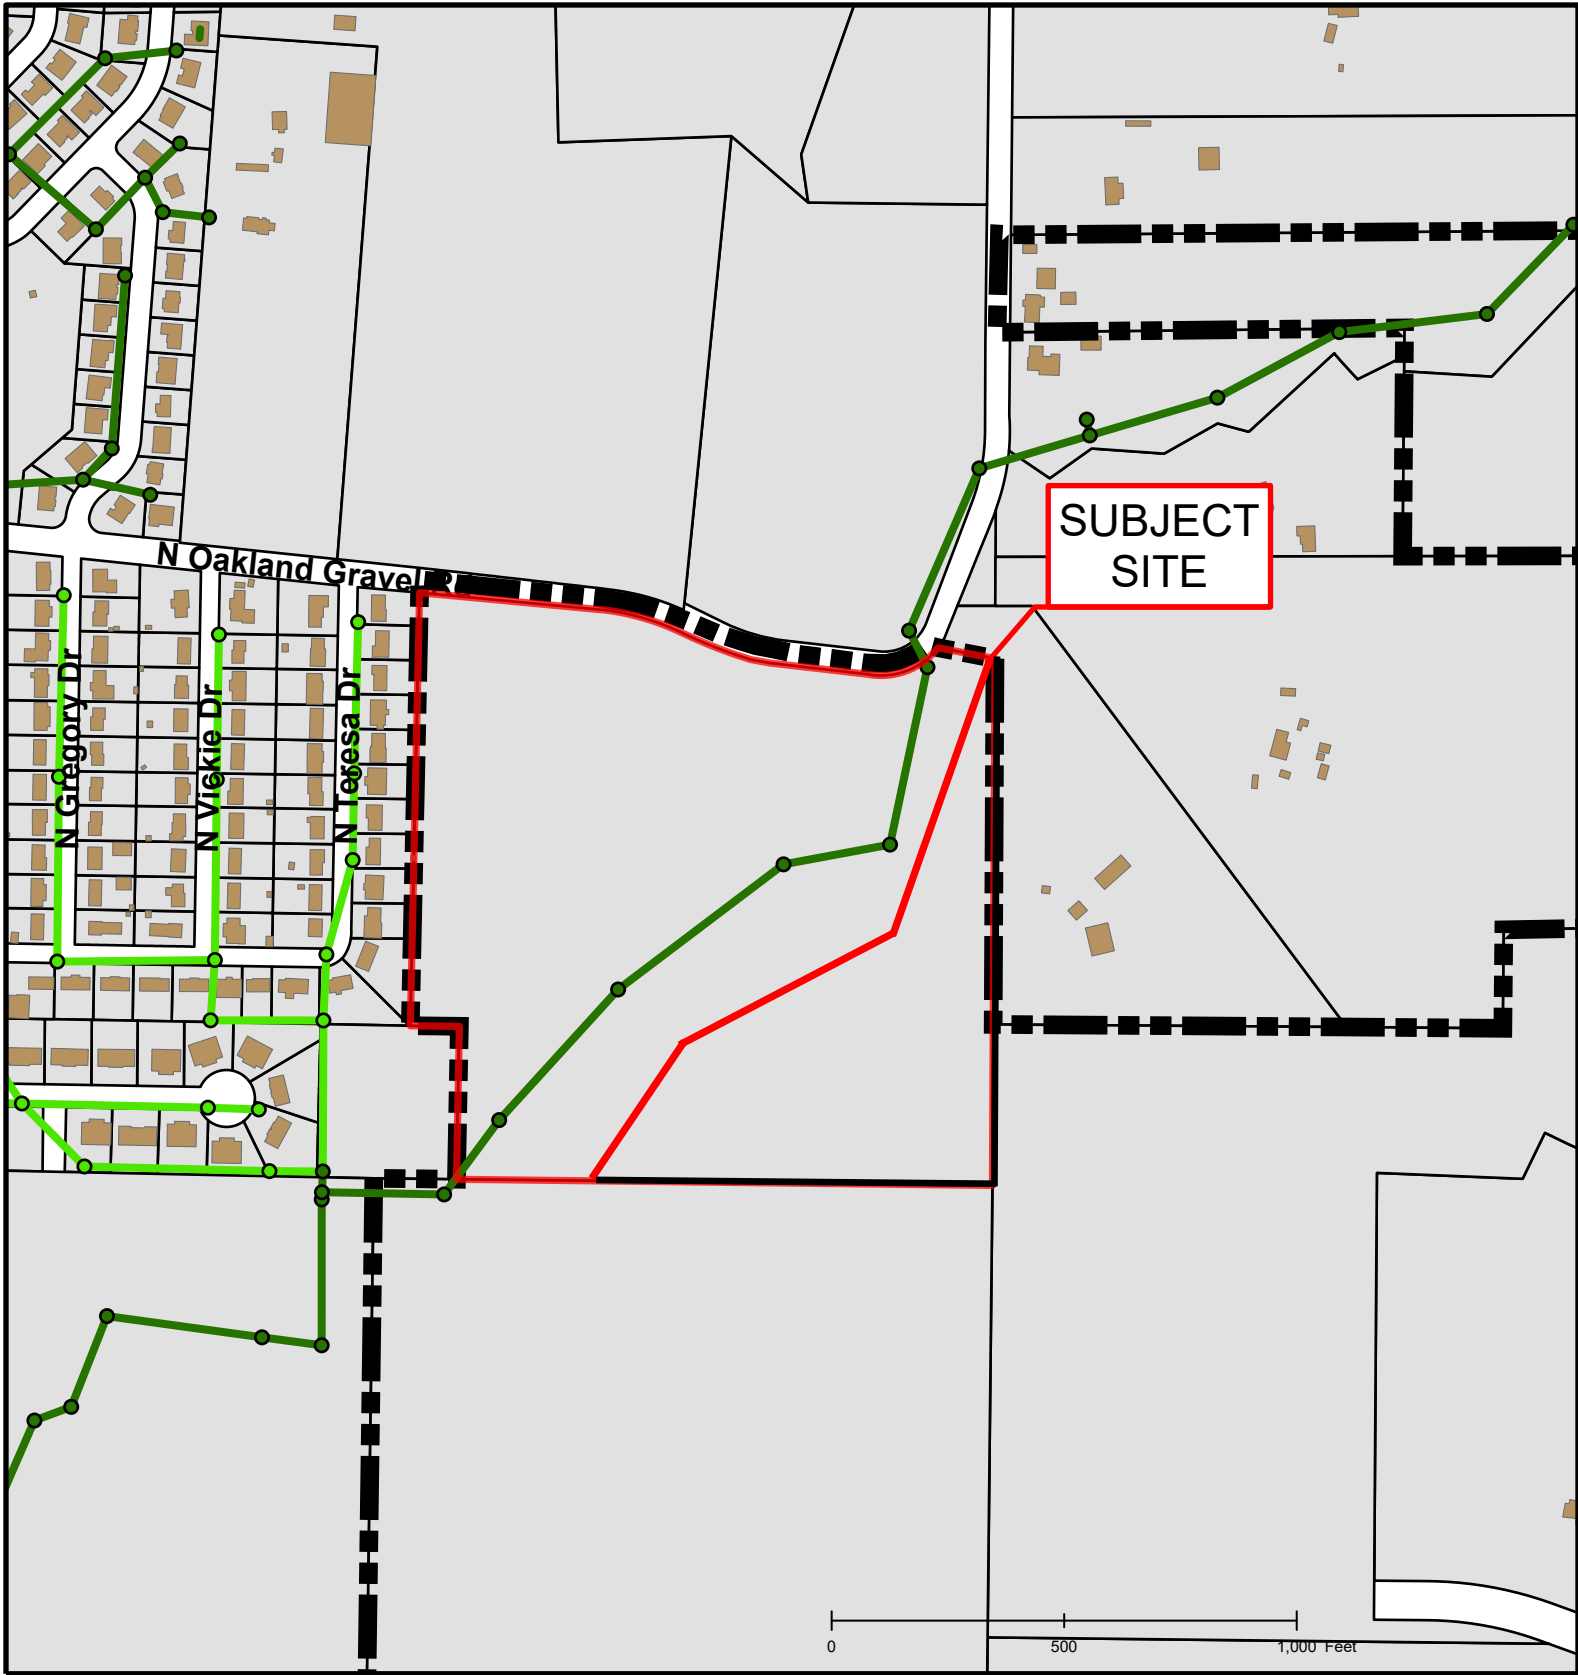

#79-2019: Tuscany Estates Final Plat

City Zoning	Boone County Zoning
Parcels	Columbia City Limit

Created by The City of Columbia - Community Development Department

Parcel Data Source: Boone County Assessor

2017 Imagery: Boone County Assessor's Office

Hillshade Data: Boone County GIS

#79-2019: Tuscany Estates Final Plat

#79-2019: Tuscany Estates Final Plat