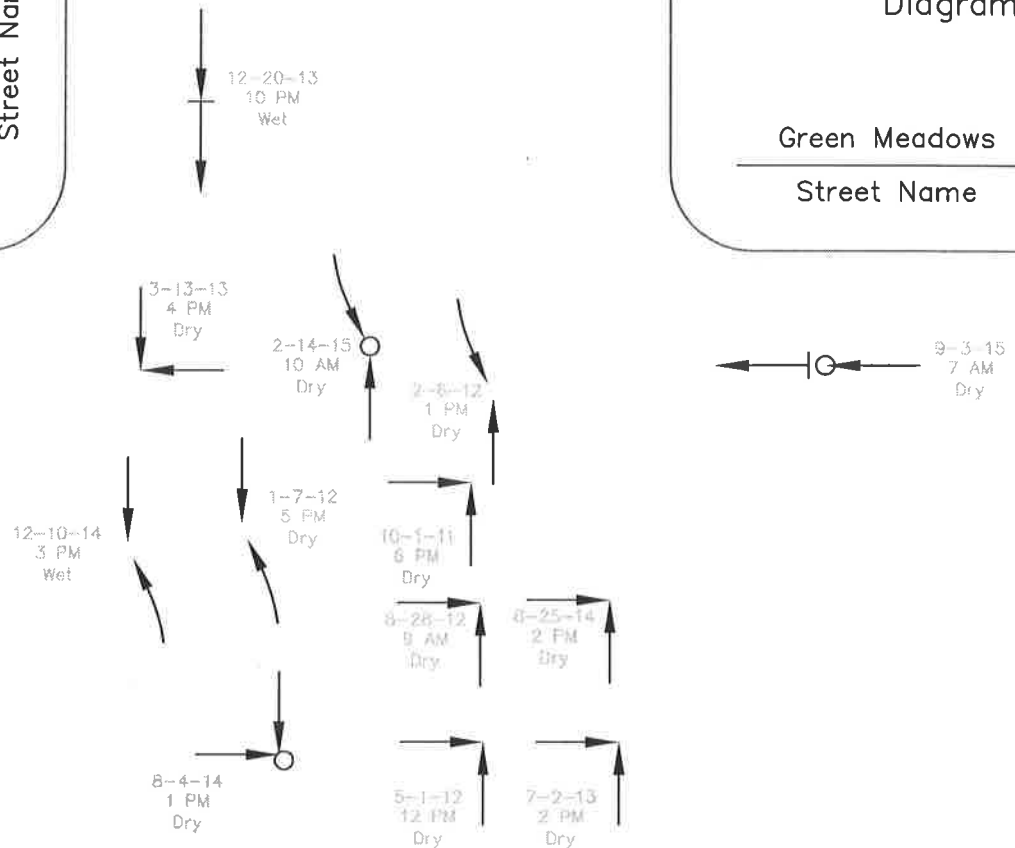

Forum Blvd
Street Name

Intersection
Collision
Diagram

Green Meadows
Street Name

ACCIDENT SUMMARY

Severity	Day	Night	Total
Fatal	0	0	0
Injury	3	0	3
PDO*	8	2	10
Total	11	2	13

*PDO = Property Damage Only

Indicate
North
by Arrow

SYMBOLS

- Moving Vehicle
- Backing Vehicle
- Non-Involved Vehicle
- Pedestrian
- Parked Vehicle
- Fixed Object
- Fatal Incident
- Injury Incident

TYPES OF COLLISIONS

- Rear End
- Head On
- Side Swipe
- Out of Control
- Overturn
- Left Turn
- Right Angle

SHOW FOR EACH COLLISION

1. Approximate location of collision
2. Type of collision
3. Time & date
4. Other pertinent factors from collision reports as severity; pavement and weather conditions; etc.

INTERSECTION: Green Meadows & Forum DATE: June 2016