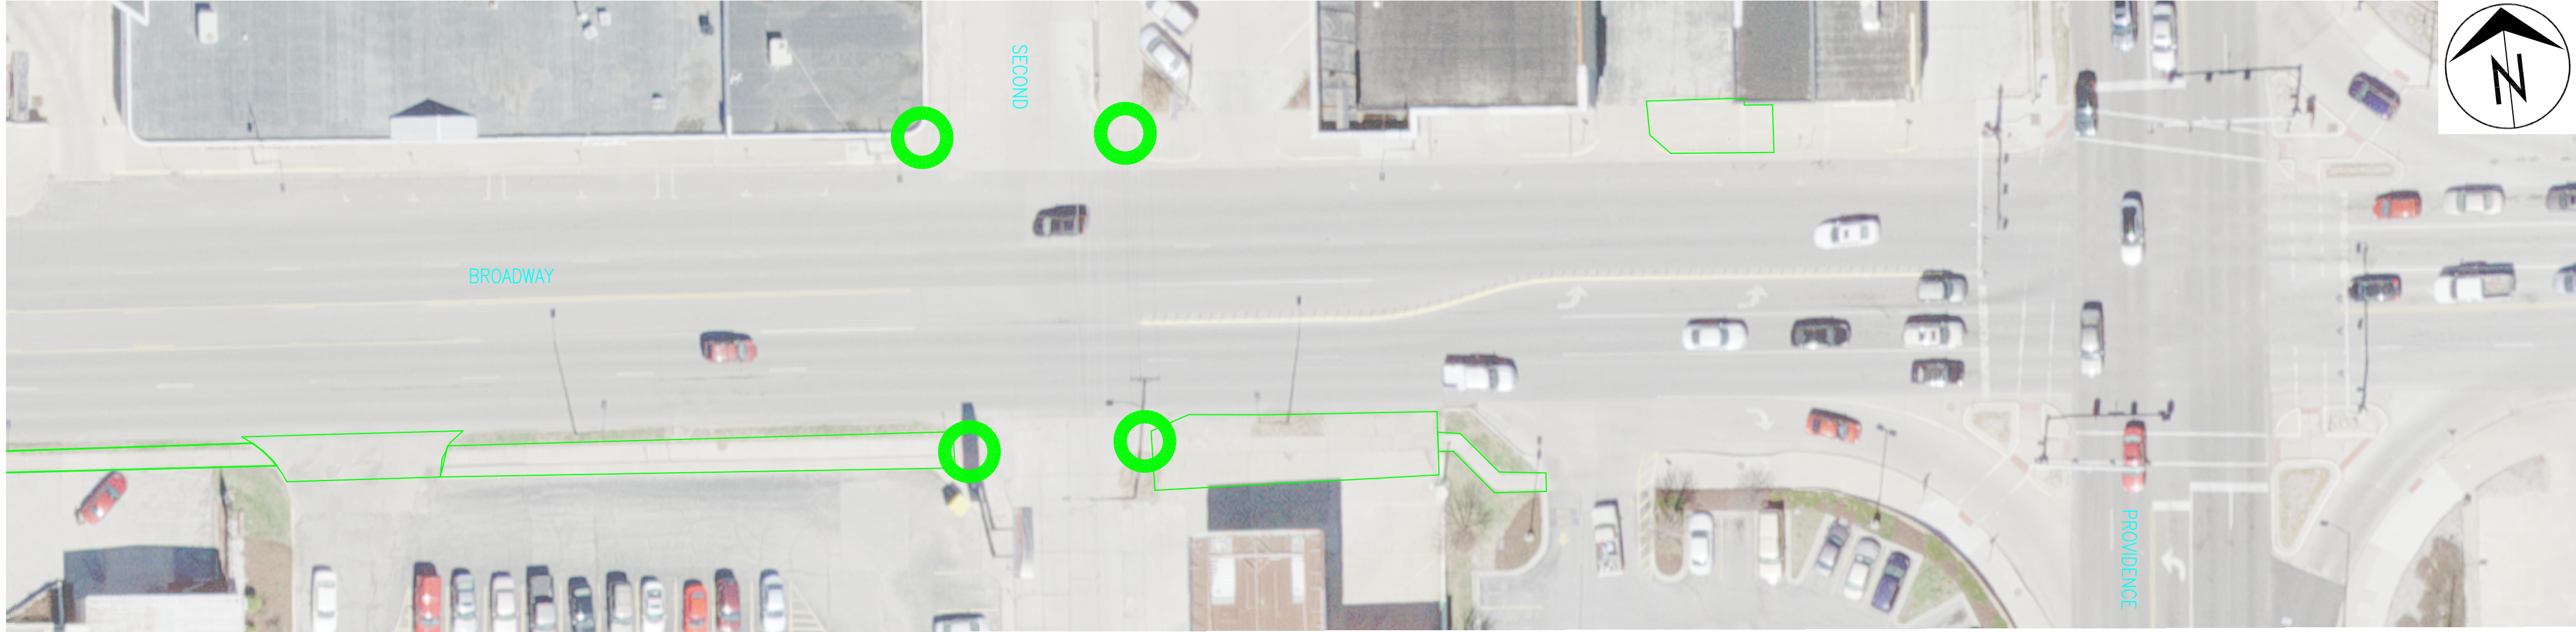

Broadway sidewalks east of East Parkway to Providence

Revision	By	Date	No.

Figure 1 - Sheet 2 of 2
Broadway sidewalks West Boulevard to Providence

City of Columbia, Missouri
Department of Public Works

File No.	
Scale:	1" = 30'
Date:	12/28/2017
Des.	RLS
Dwn.	RLS
Chk.	

2015 Orthophoto Source: Boone County Assessor