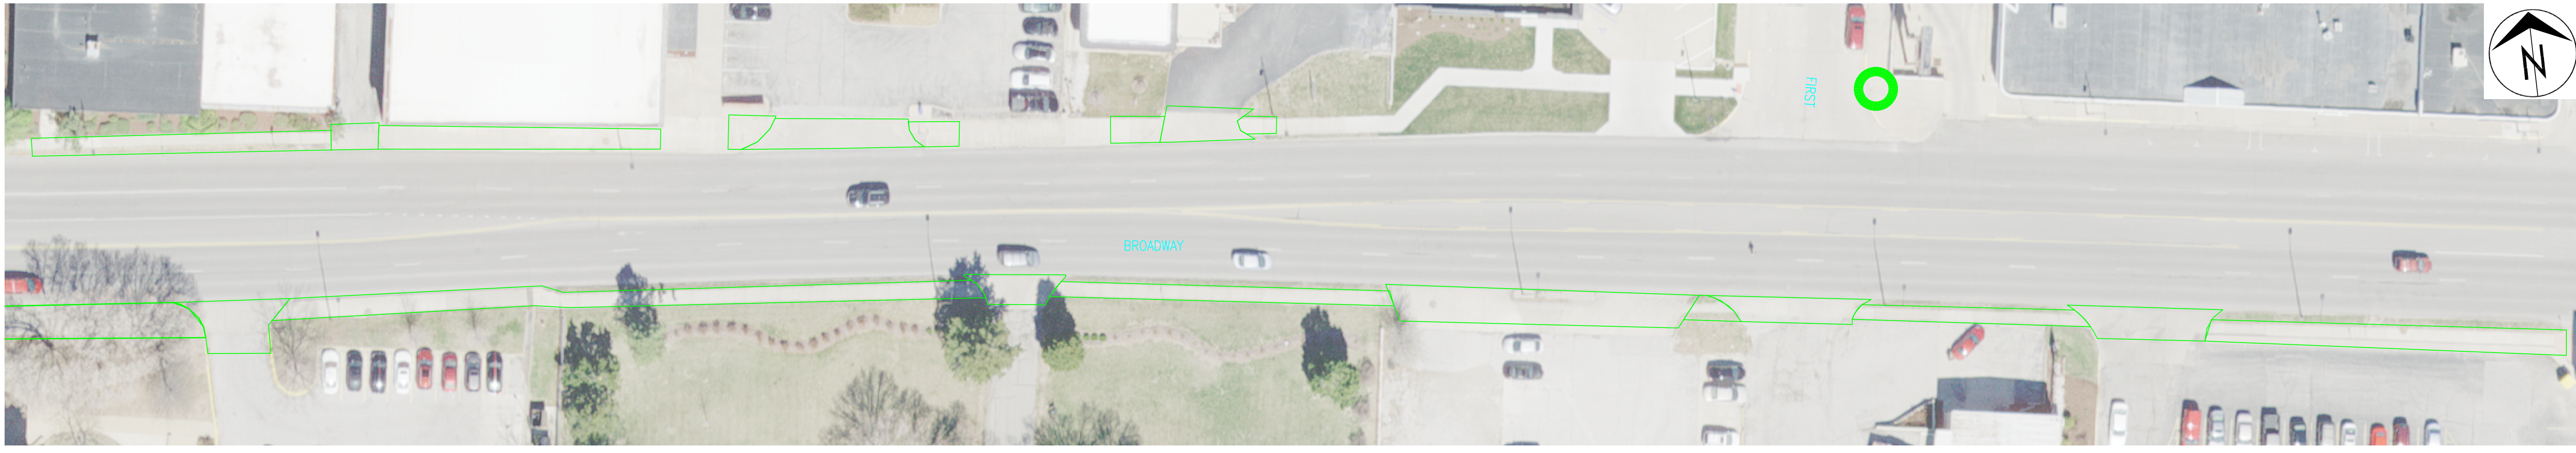

Broadway sidewalks east of East Parkway to Providence

Revision	By	Date	No.

Figure 1 - Sheet 2 of 2
Broadway sidewalks West Boulevard to Providence

City of Columbia, Missouri
Department of Public Works

File No.	
Scale:	1" = 30'
Date:	12/28/2017
Des.	RLS
Dwn.	RLS
Chk.	

2015 Orthophoto Source: Boone County Assessor