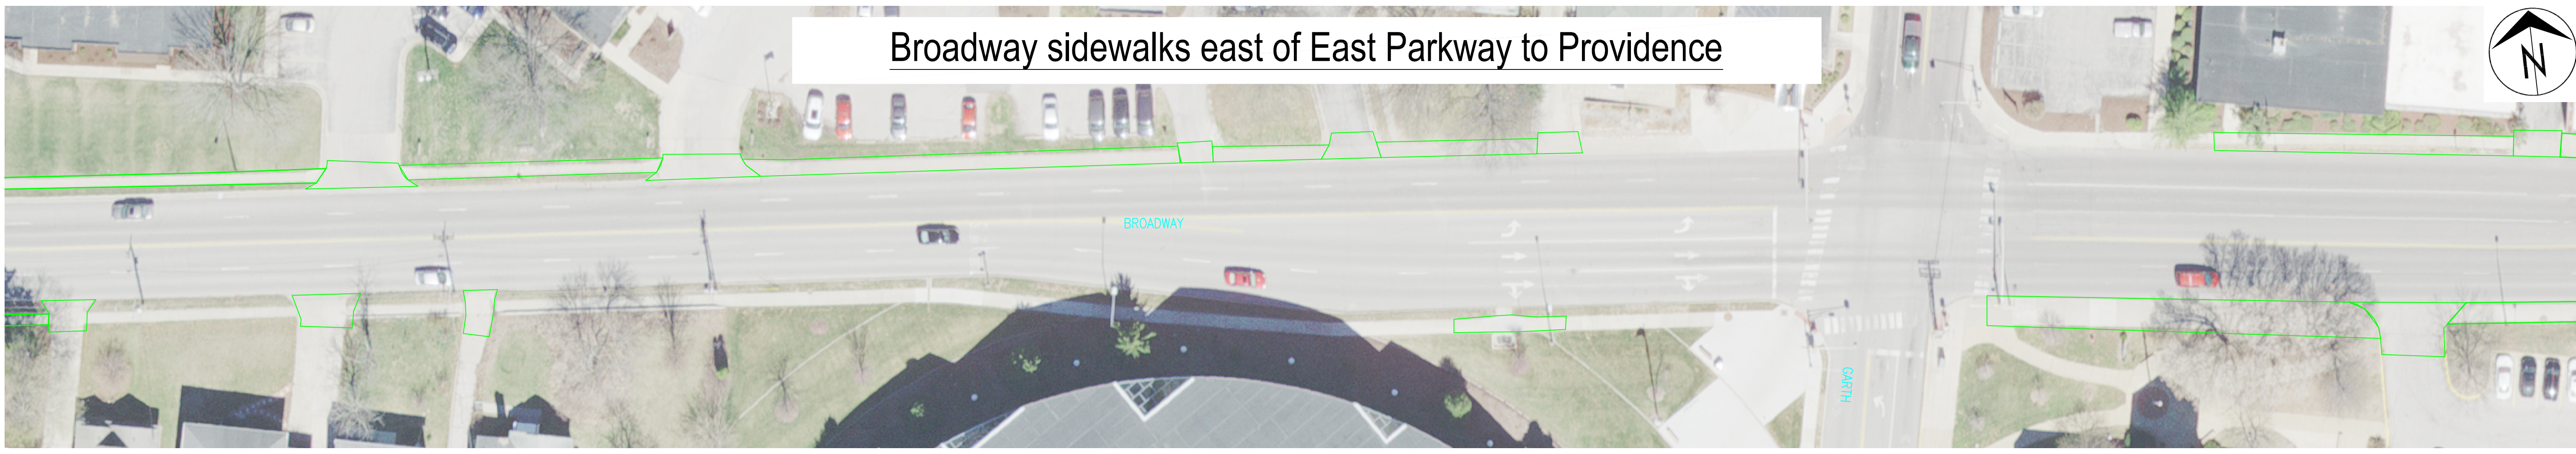

Broadway sidewalks east of East Parkway to Providence

Revision	By	Date	No.

Figure 1 - Sheet 2 of 2
Broadway sidewalks West Boulevard to Providence

City of Columbia, Missouri
Department of Public Works

File No.	
Scale:	1" = 30'
Date:	12/28/2017
Des.	RLS
Dwn.	RLS
Chk.	

2015 Orthophoto Source: Boone County Assessor