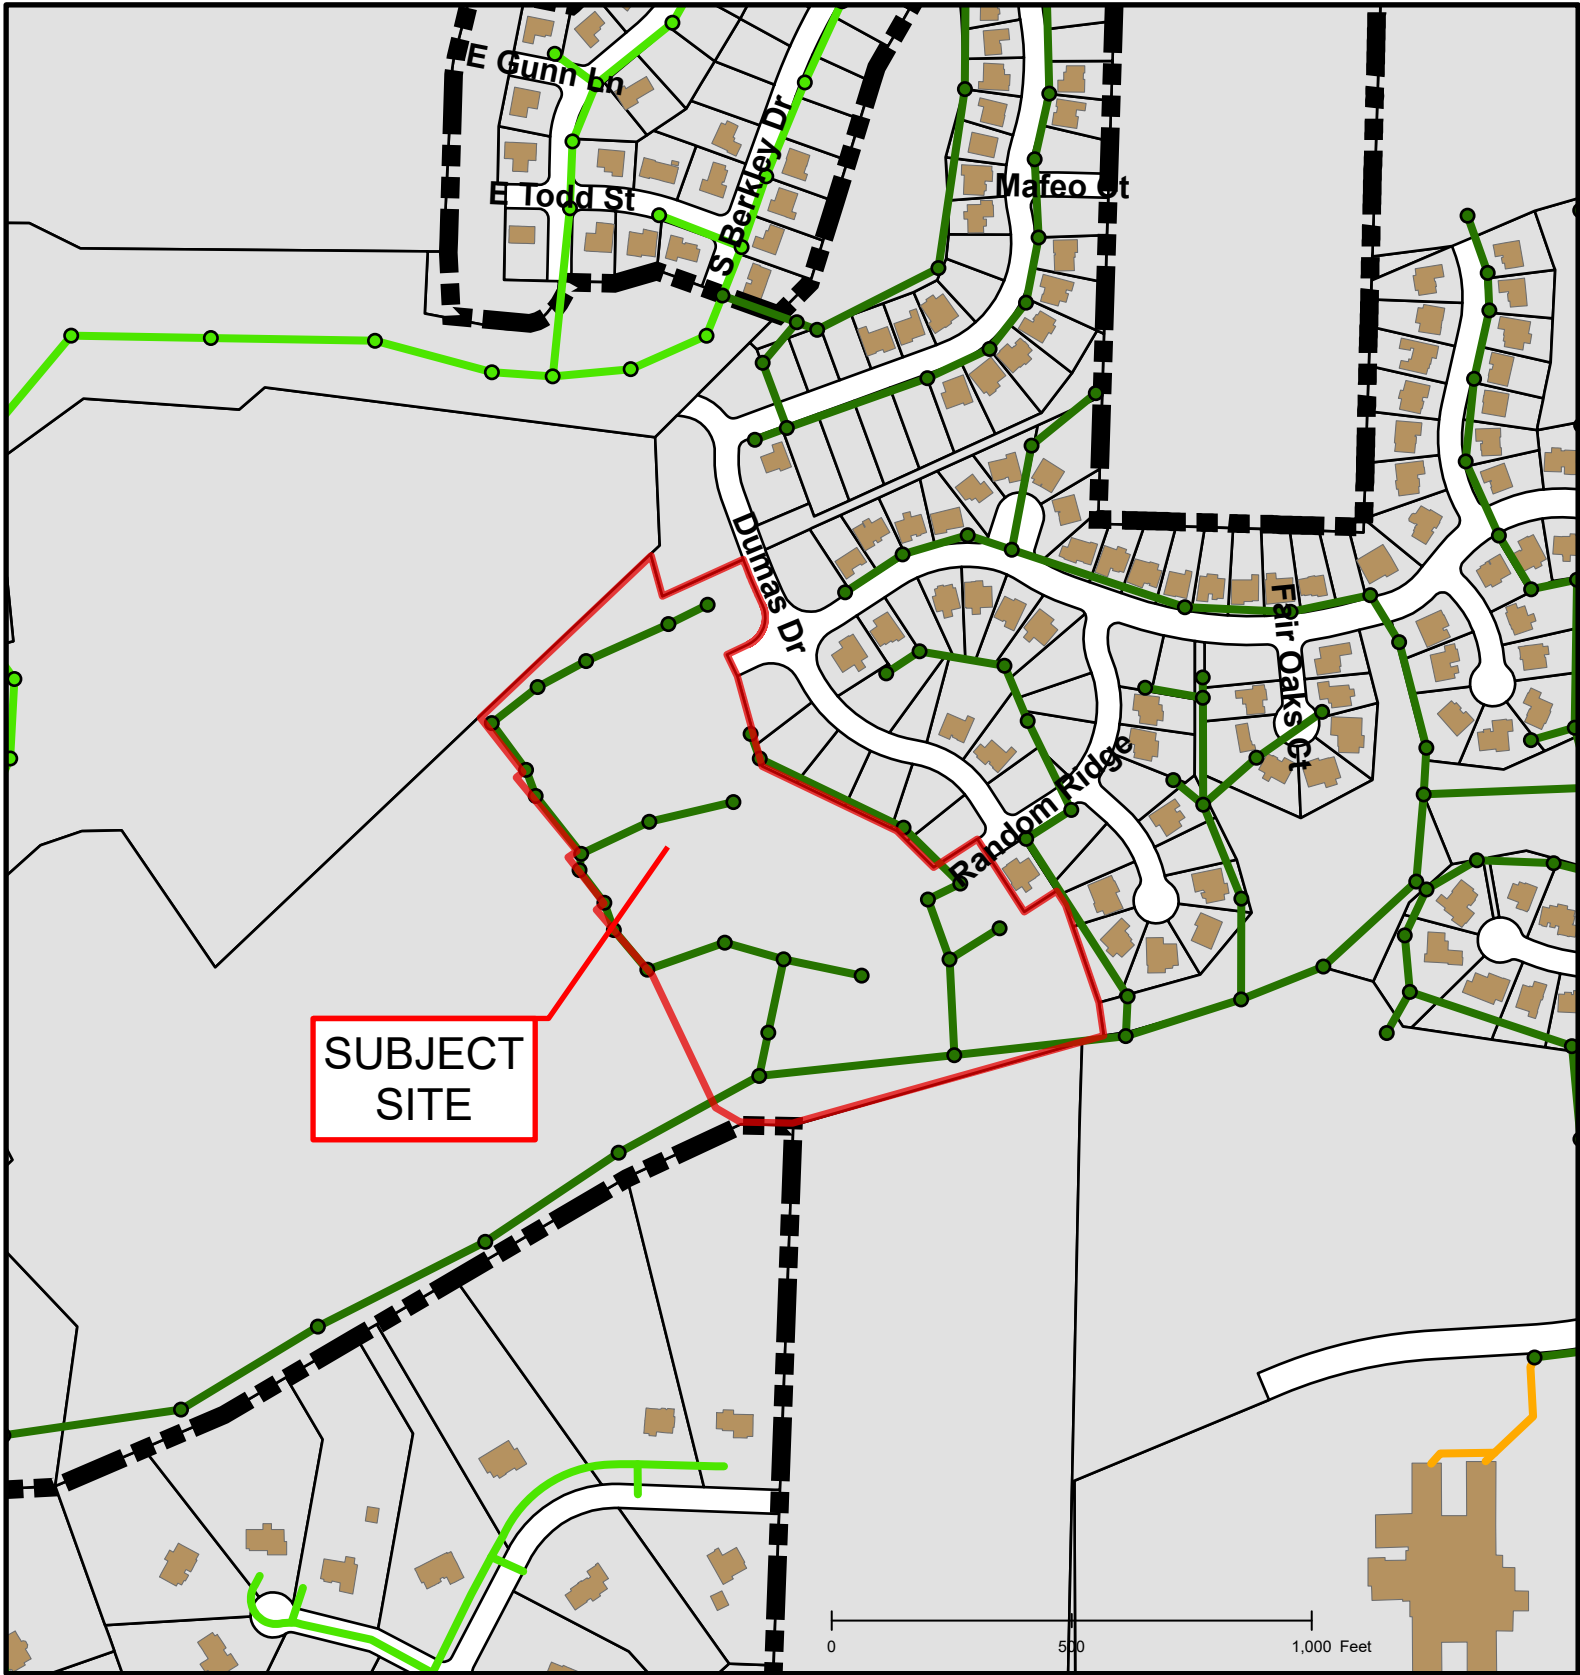

#33-2020: The Vineyards, Plat No. 8 Final Major Plat

#33-2020: The Vineyards, Plat No. 8 Final Major Plat

#33-2020: The Vineyards, Plat No. 8 Final Major Plat

Created by The City of Columbia - Community Development Department

Parcel Data Source: Boone County Assessor

2017 Imagery: Boone County Assessor's Office

Hillshade Data: Boone County GIS