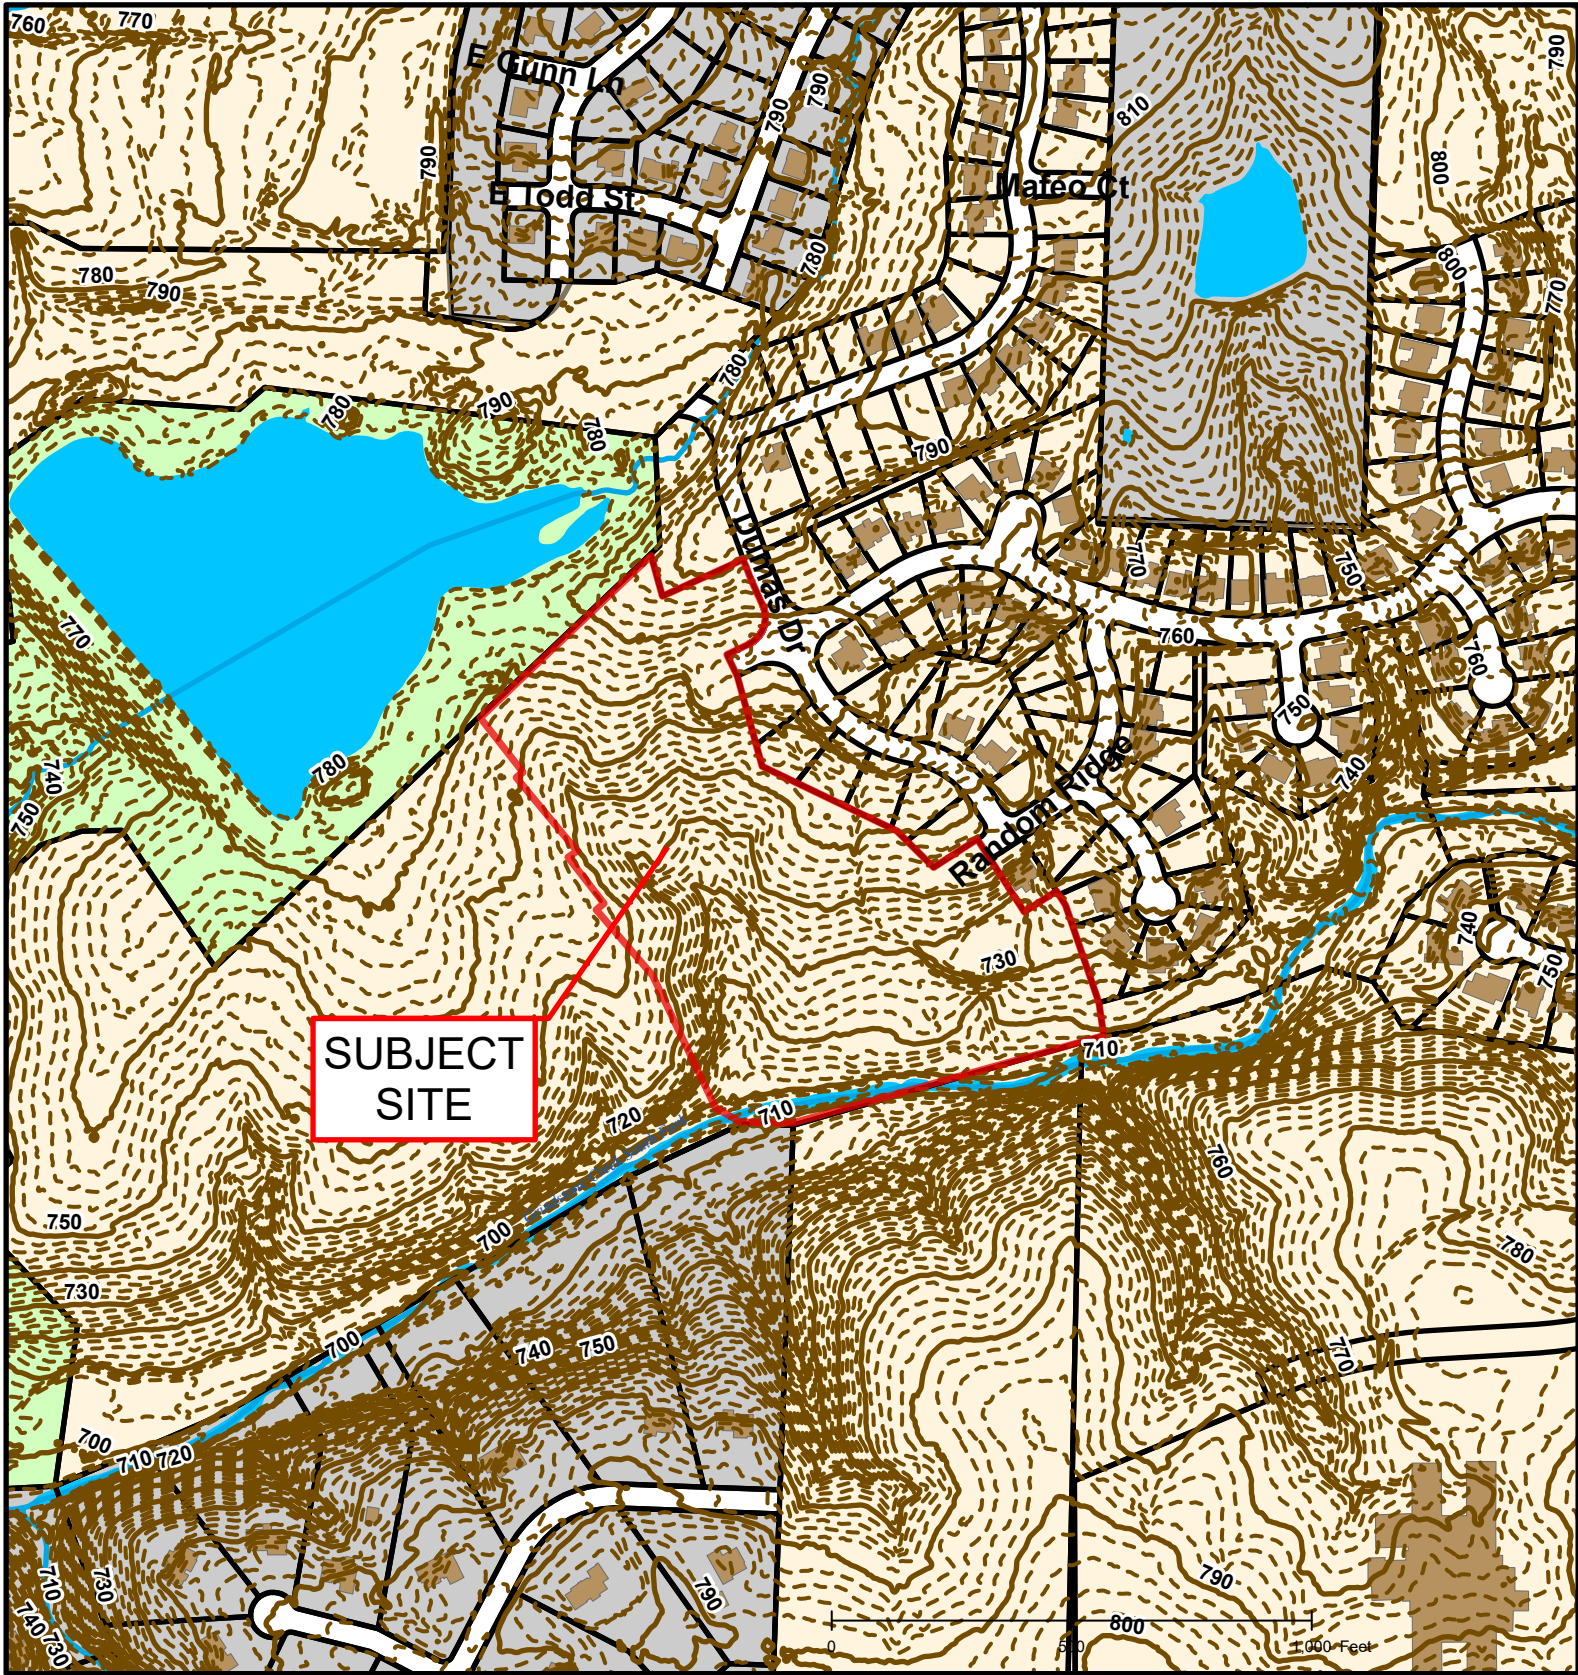

#33-2020: The Vineyards, Plat No. 8 Final Major Plat

#33-2020: The Vineyards, Plat No. 8 Final Major Plat

#33-2020: The Vineyards, Plat No. 8 Final Major Plat

Created by The City of Columbia - Community Development Department

Parcel Data Source: Boone County Assessor

2017 Imagery: Boone County Assessor's Office

Hillshade Data: Boone County GIS