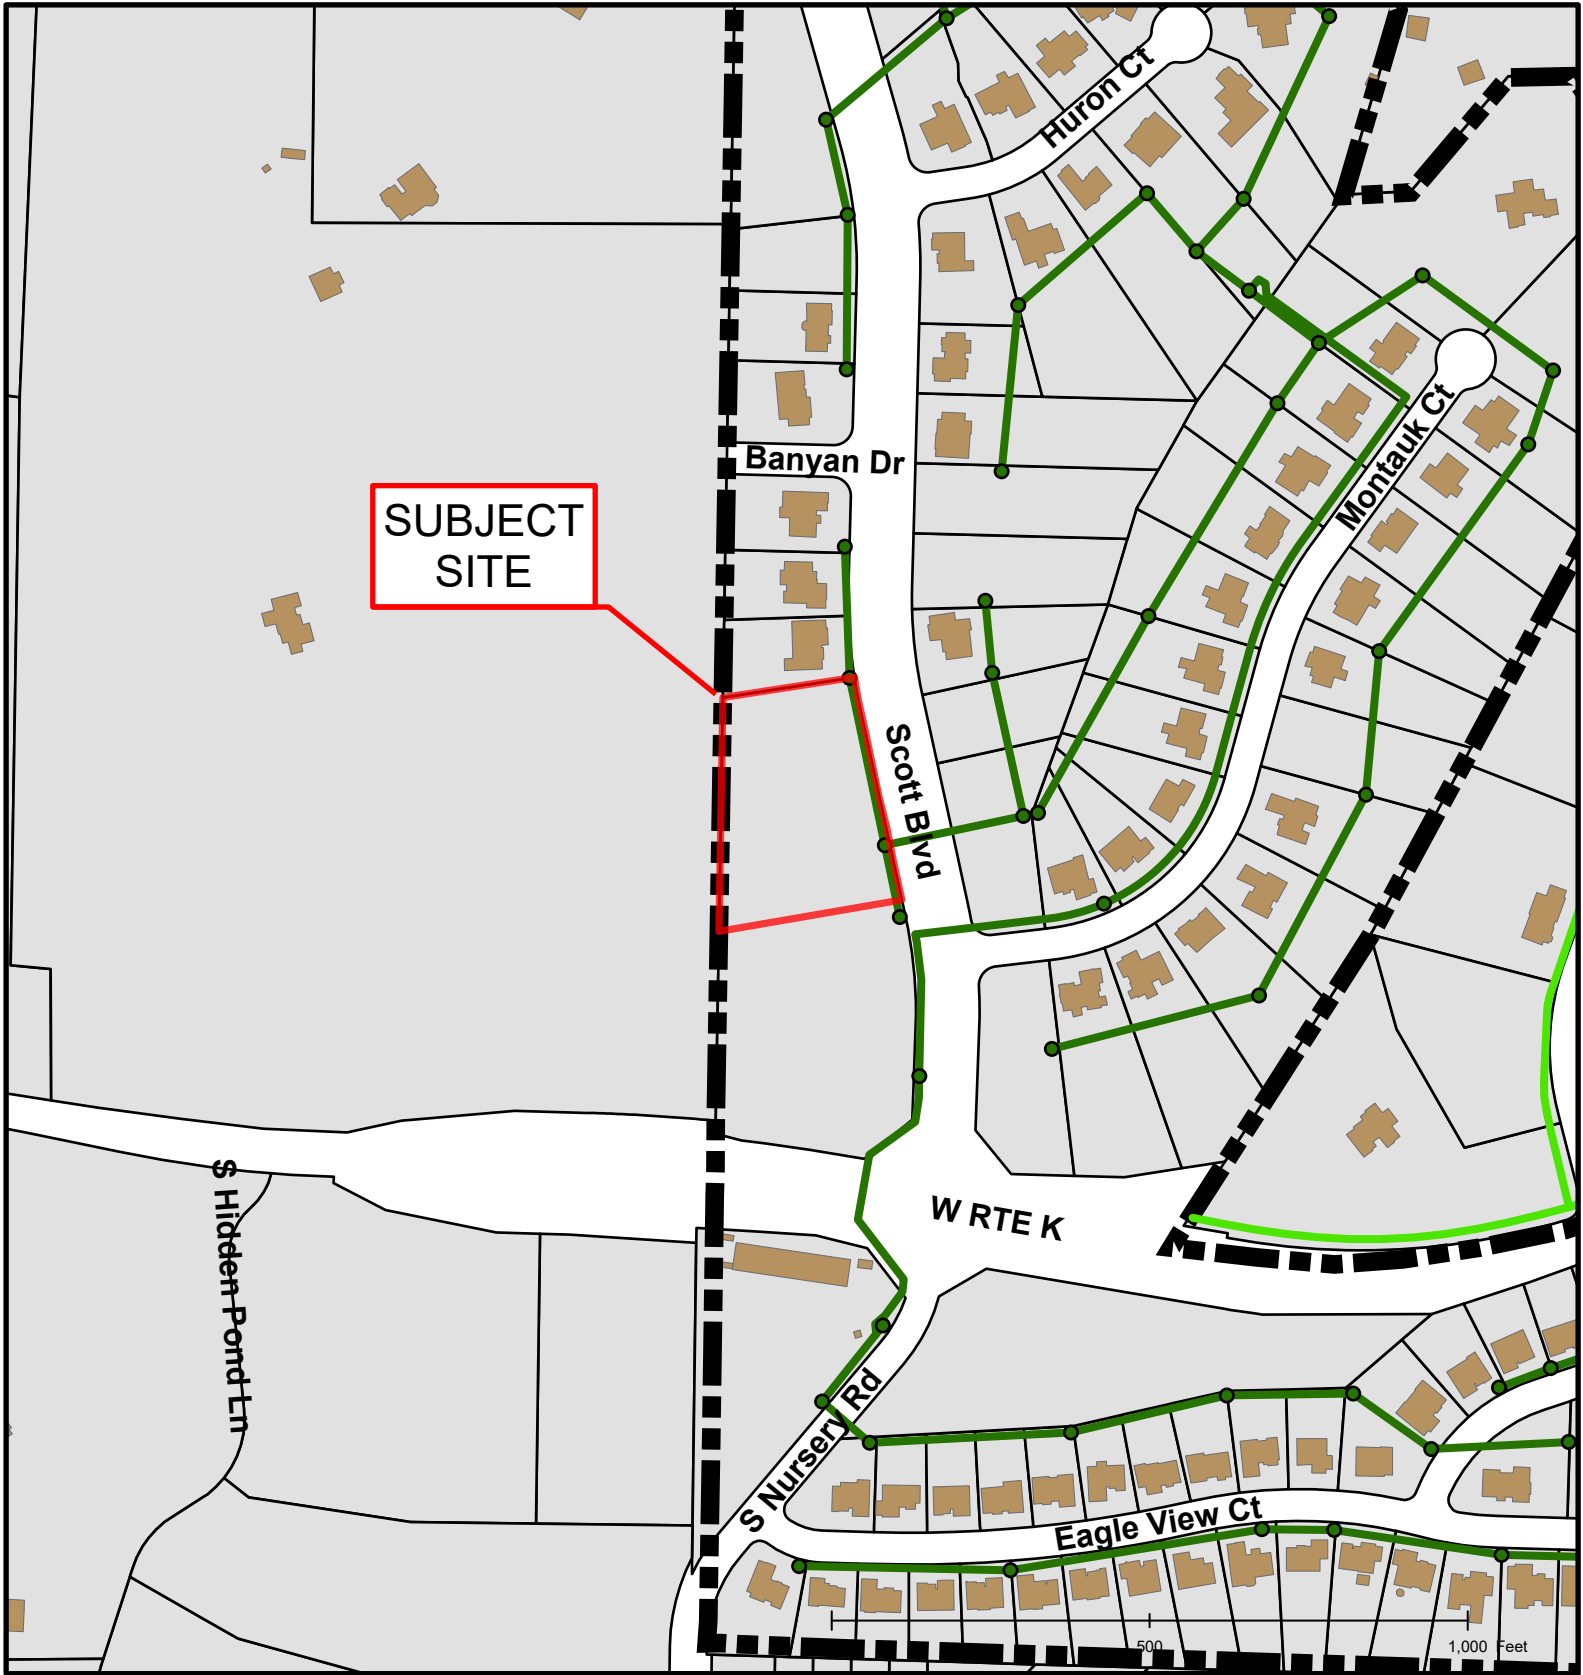

#164-20: Lot 53 of Deerfield Ridge Plat 2 Rezoning

#164-20: Lot 53 of Deerfield Ridge Plat 2 Rezoning

#164-20: Lot 53 of Deerfield Ridge Plat 2 Rezoning