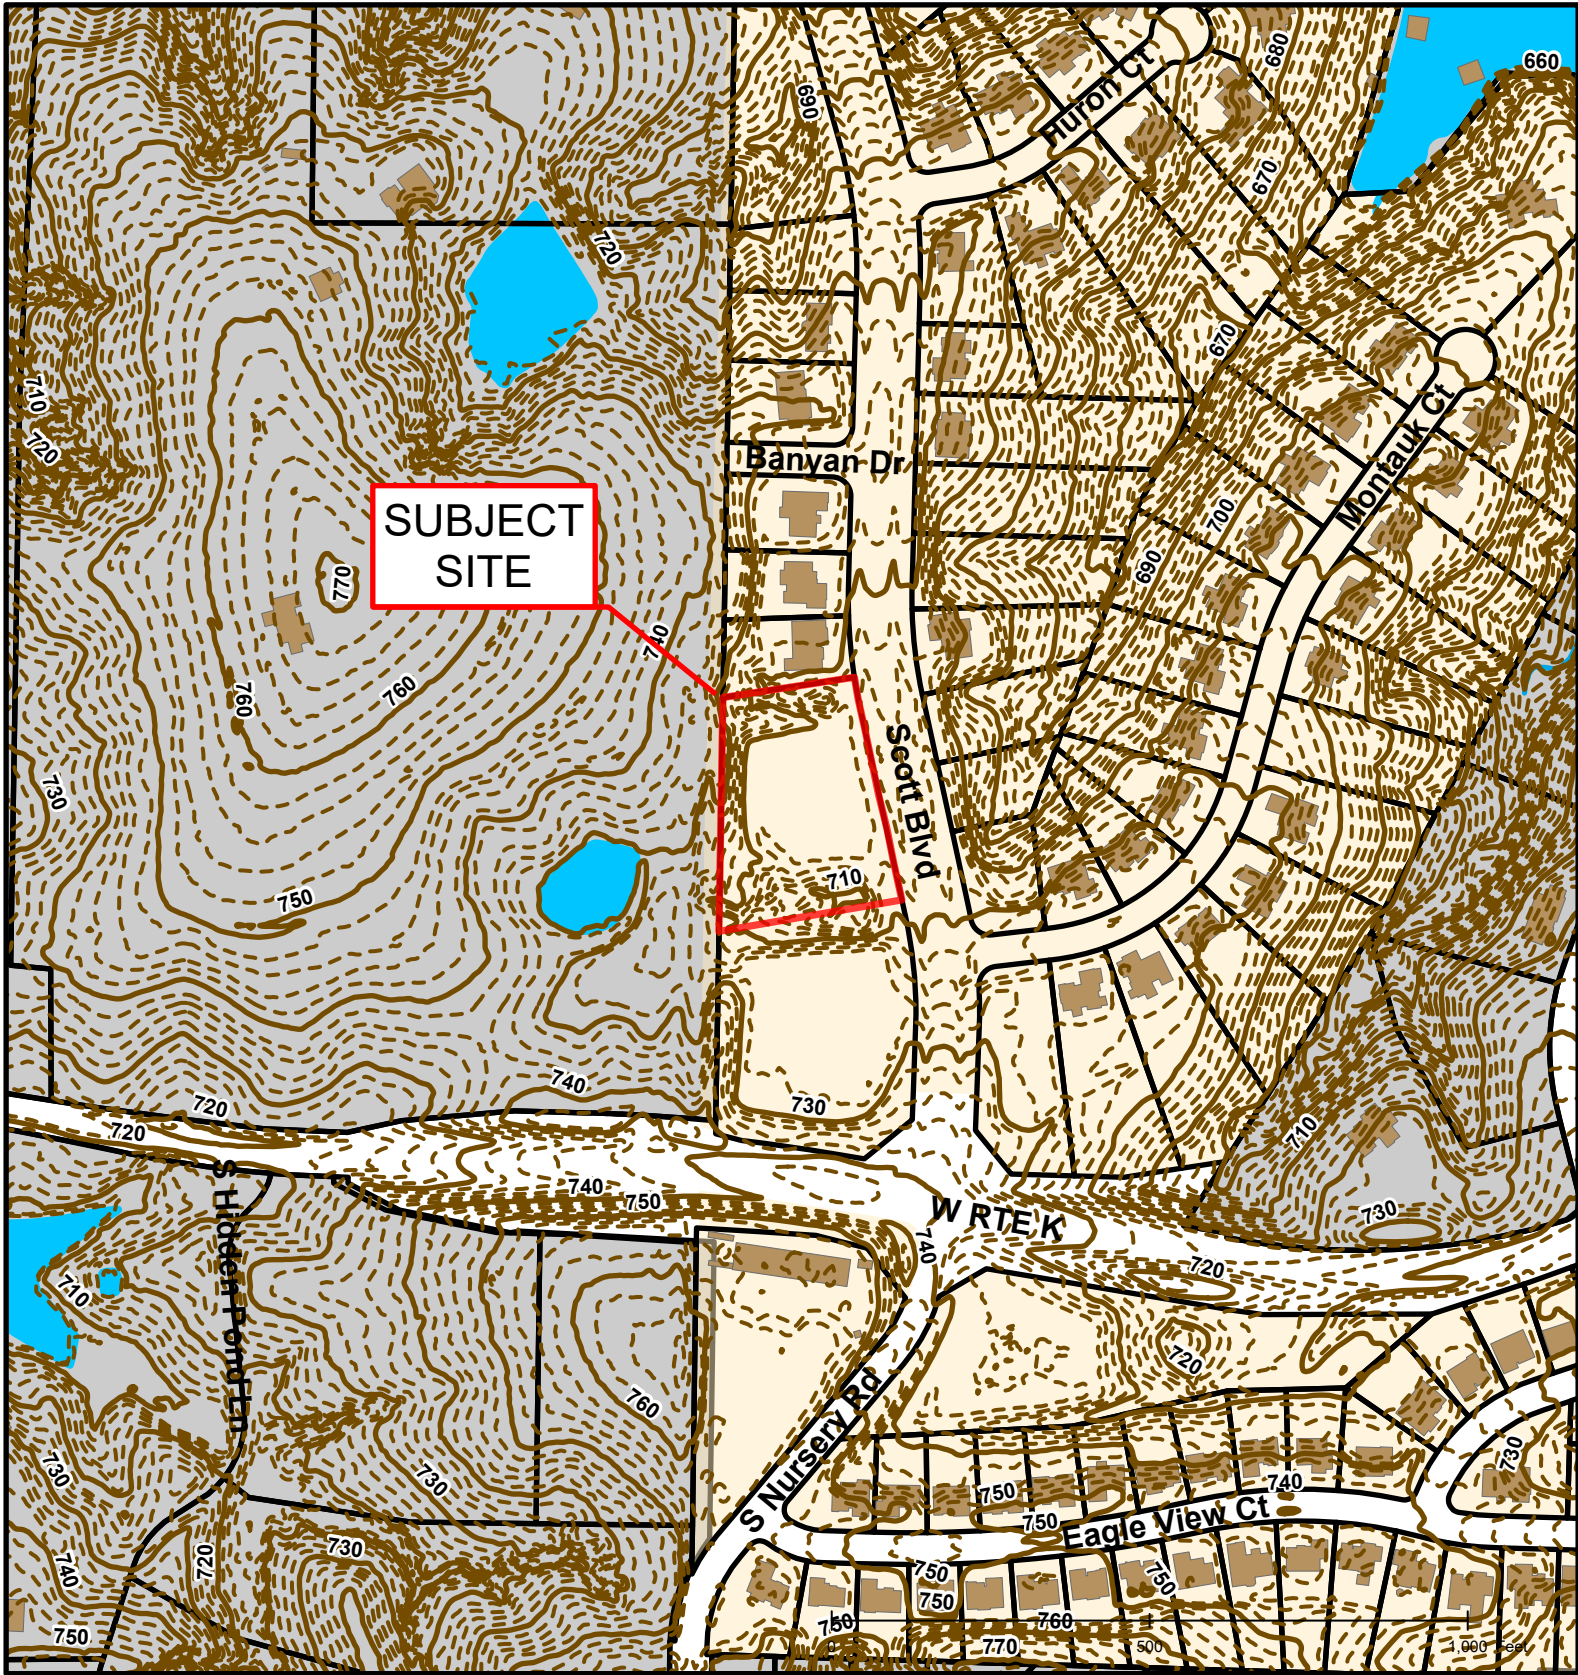

#164-20: Lot 53 of Deerfield Ridge Plat 2 Rezoning

#164-20: Lot 53 of Deerfield Ridge Plat 2 Rezoning

#164-20: Lot 53 of Deerfield Ridge Plat 2 Rezoning