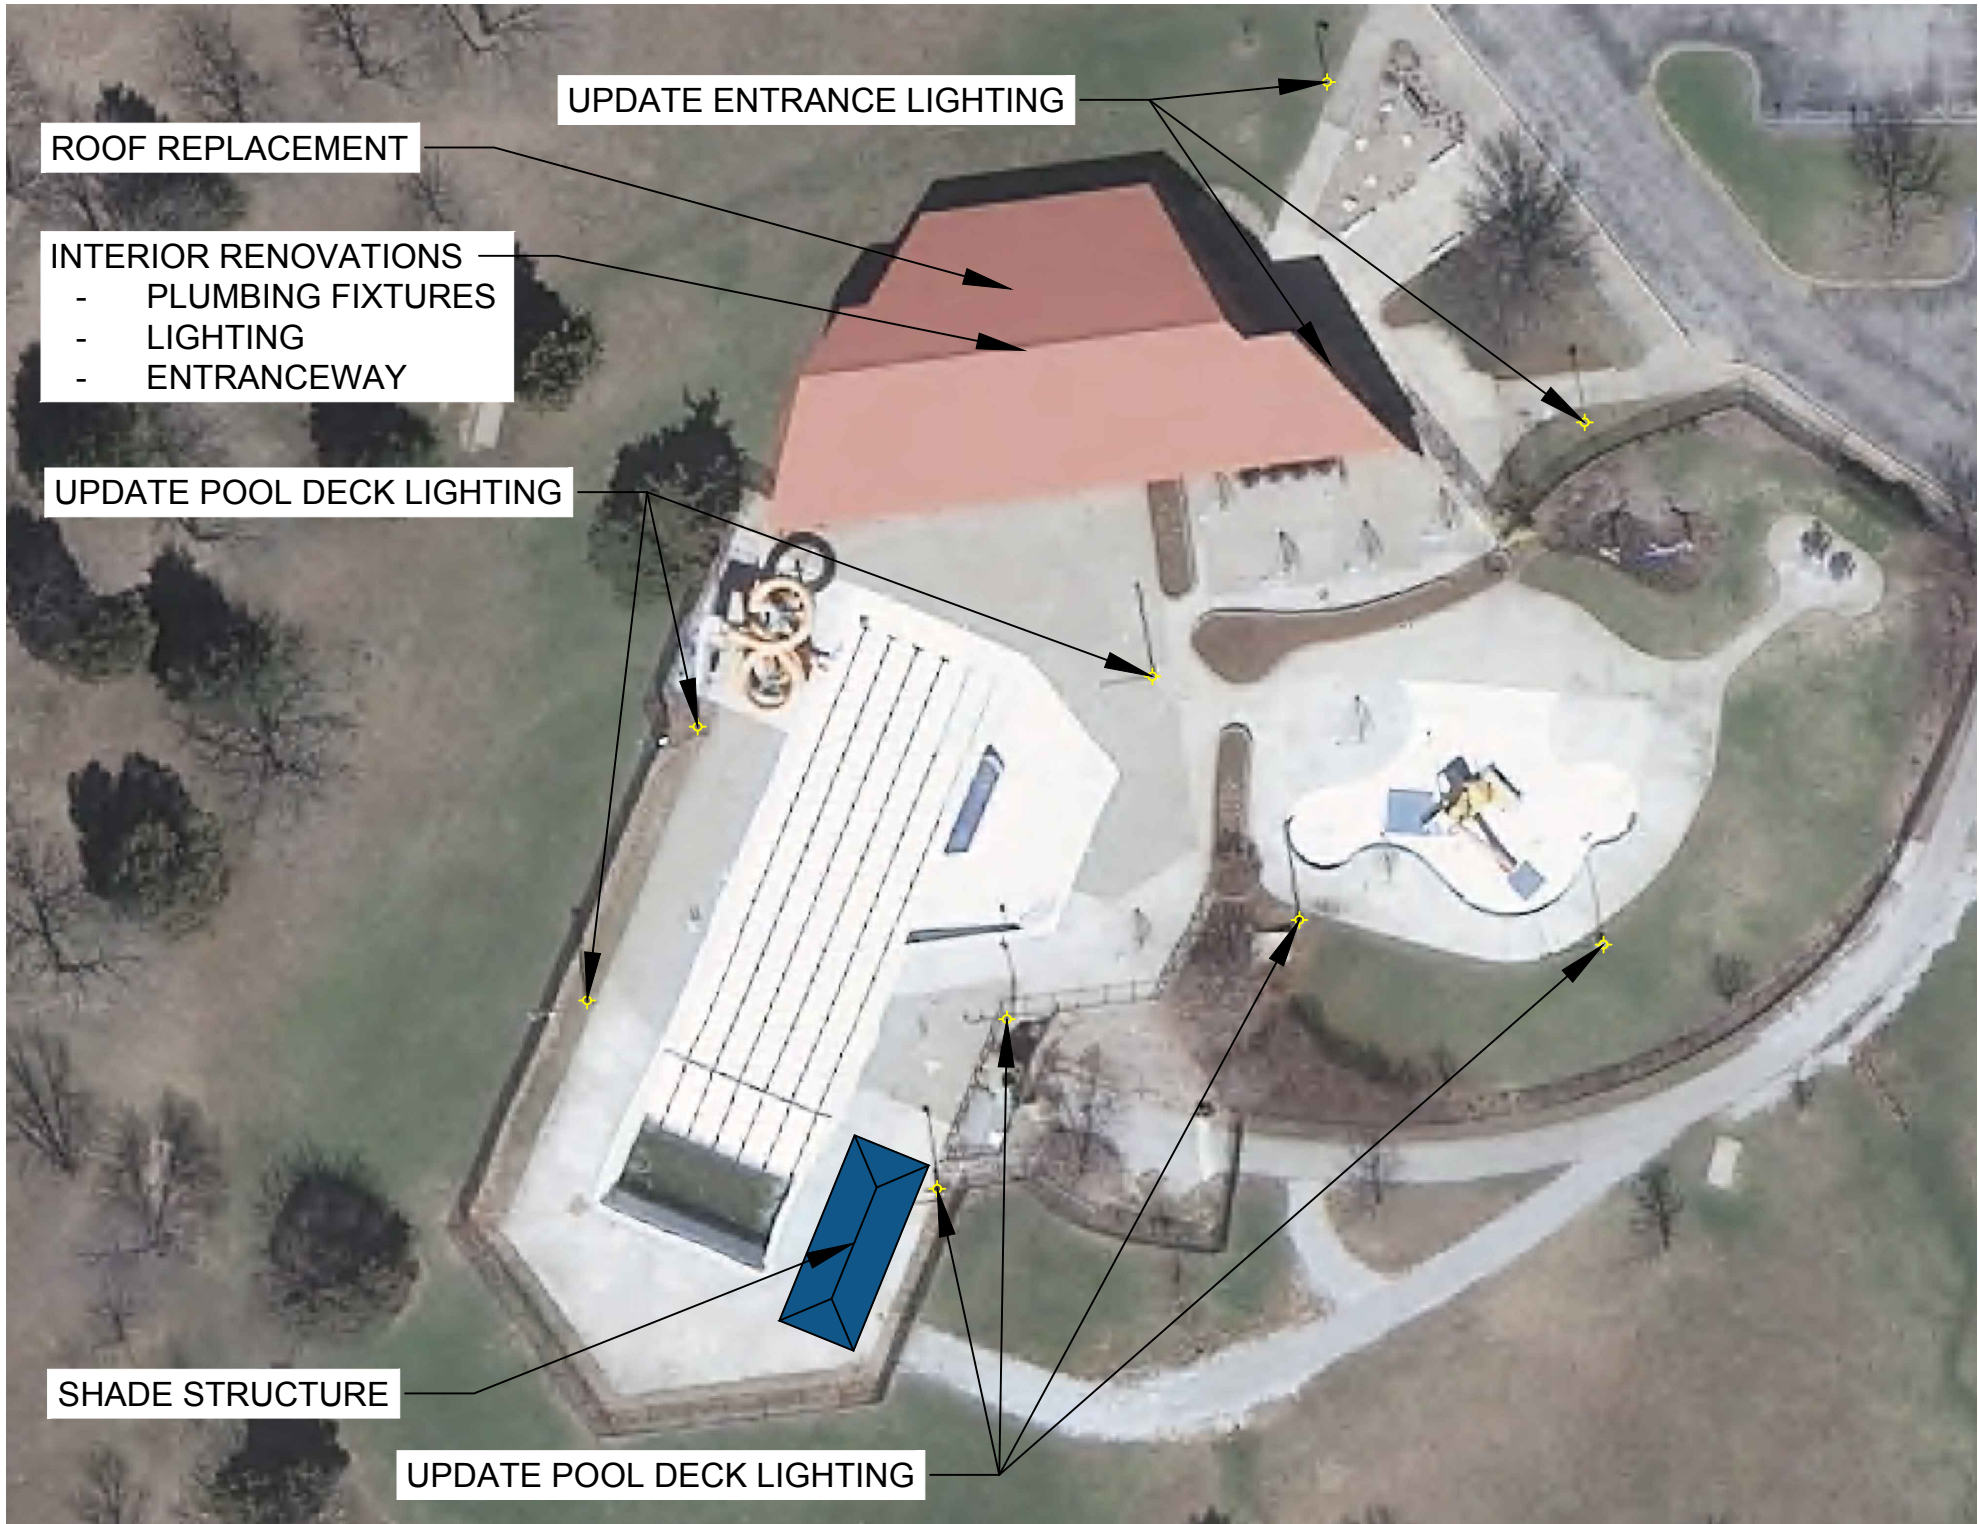

ALBERT-OAKLAND FAMILY AQUATIC CENTER RENOVATION

ROOF REPLACEMENT

INTERIOR RENOVATIONS

- PLUMBING FIXTURES
- LIGHTING
- ENTRANCEWAY

UPDATE POOL DECK LIGHTING

UPDATE ENTRANCE LIGHTING

SHADE STRUCTURE

UPDATE POOL DECK LIGHTING