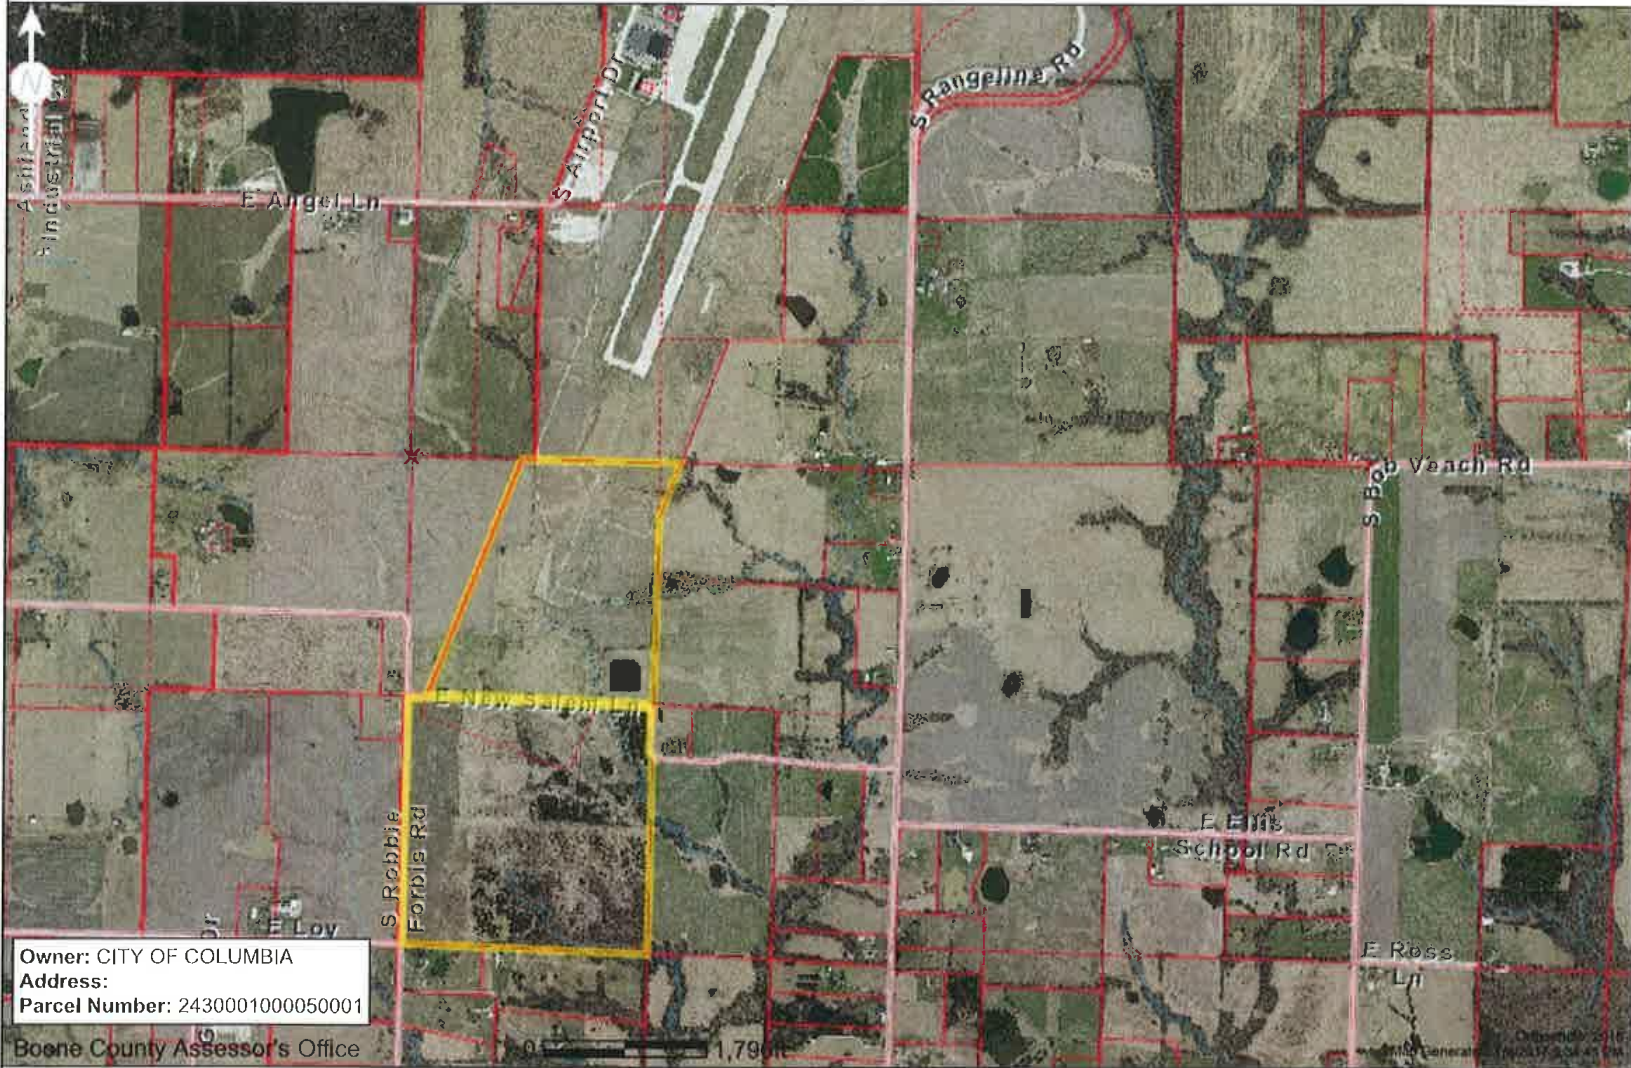

Boone County Internet Parcel Map

Prepared by the Boone County Assessor's Office, (573) 886-4262

Owner: CITY OF COLUMBIA
Address:
Parcel Number: 2430001000050001

Boone County Assessor's Office

ATTENTION!!

DISCLAIMER; READ CAREFULLY: These maps were prepared for the inventory of real property based on the utilization of deeds, plans, and/or supportive data. In addition, map files are frequently changed to reflect changes in boundaries, lot lines and other geographic features resulting from changes in ownership, development and other causes. The existence, dimension, and location of features, as well as other information, should not be relied upon for any purpose without actual field verification. The County of Boone makes no warranty of any kind concerning the completeness or accuracy of information contained on these maps and assumes no liability or responsibility for the use or reuse of these maps by persons not affiliated with Boone County. Use of these maps by any person not affiliated with Boone County constitutes agreement by the user to assume full liability and responsibility for the verification of the accuracy of information shown on these maps.