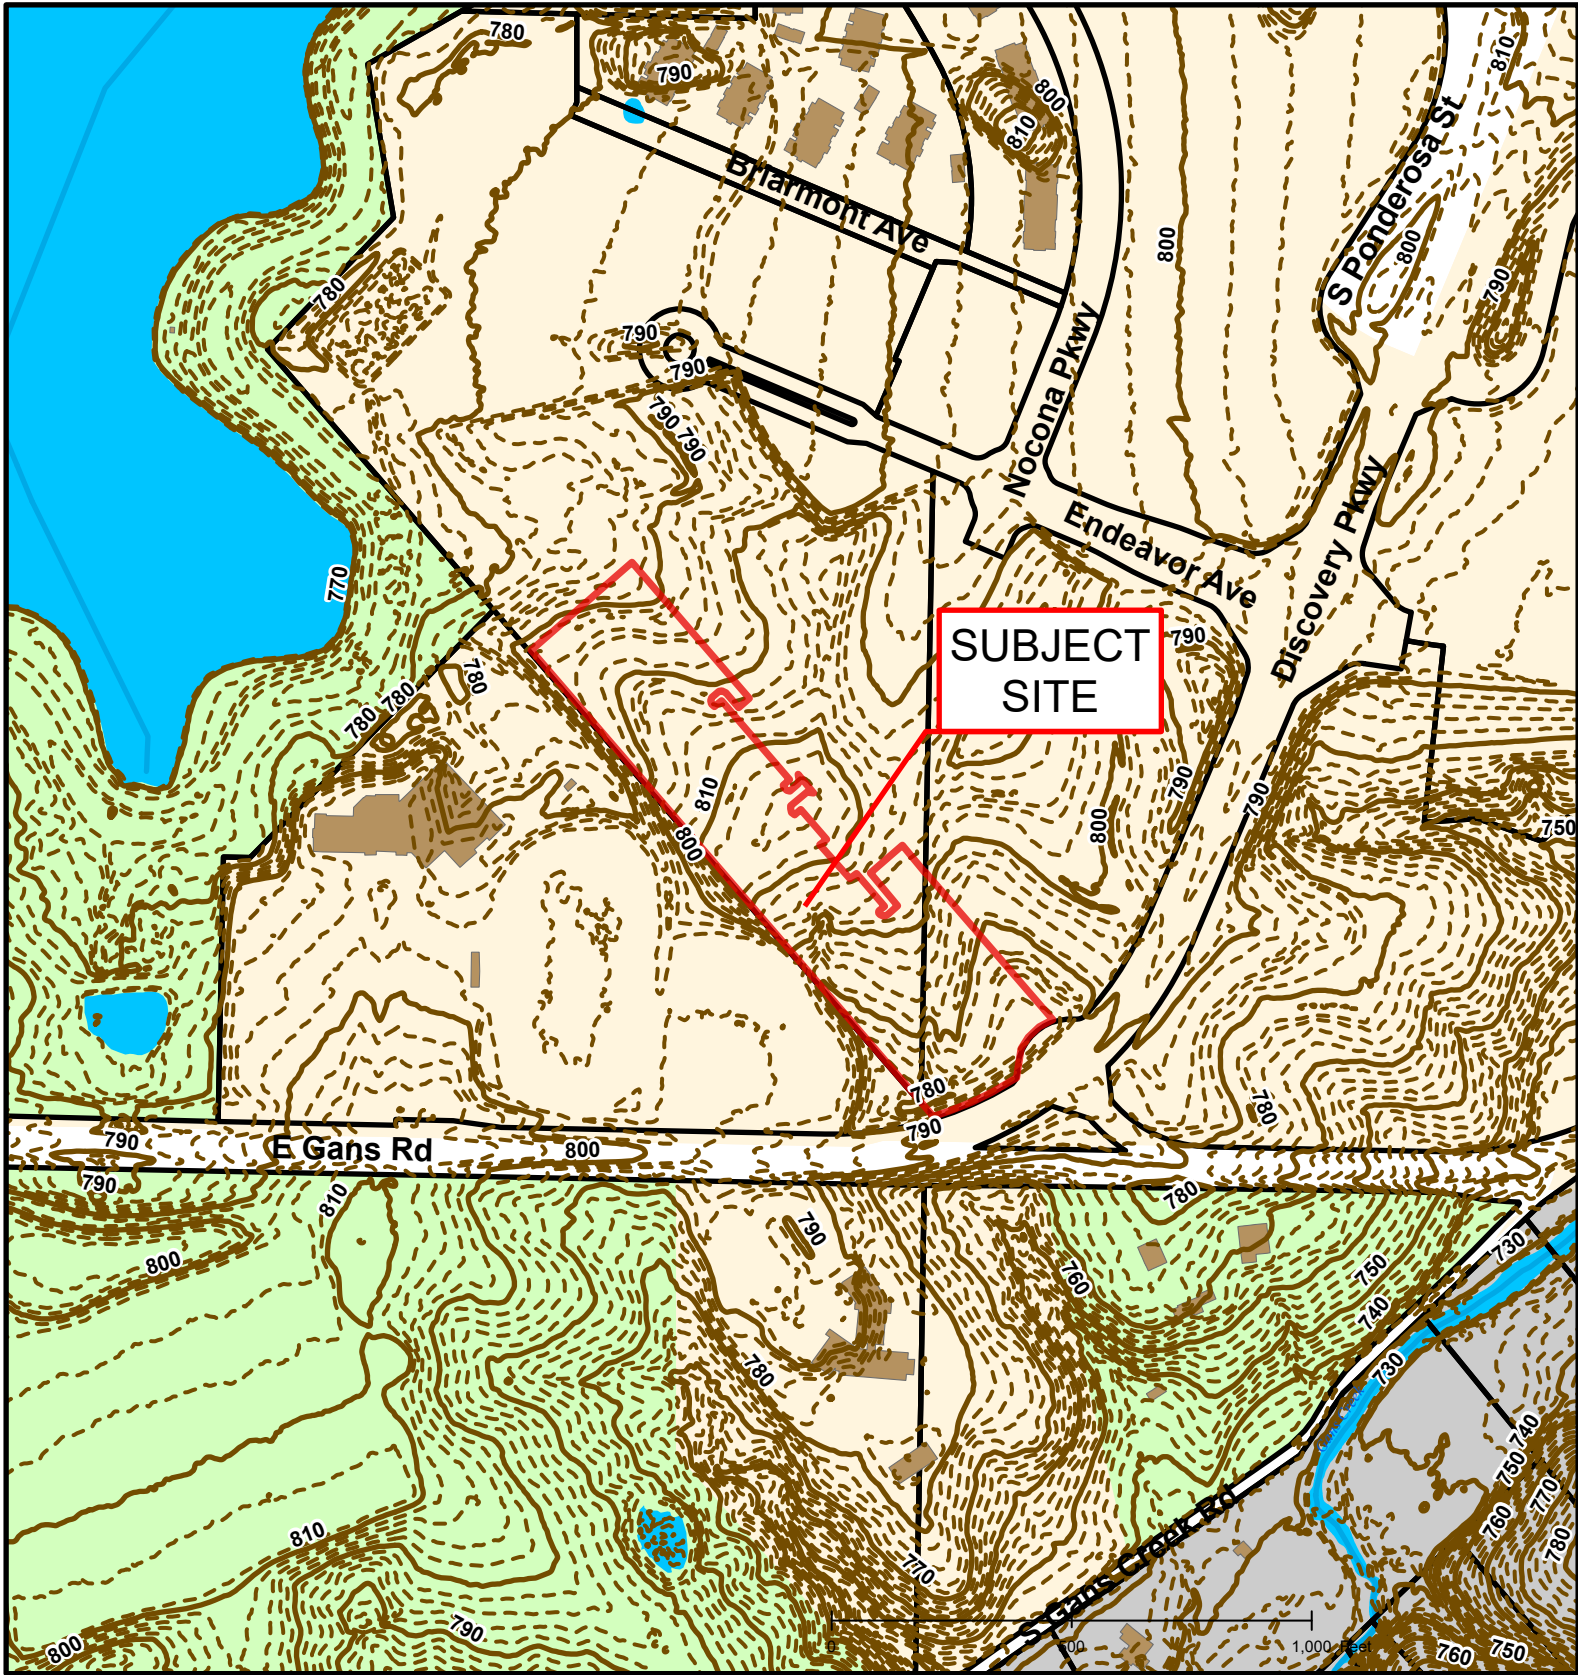

# #10-2021: Discovery Business Park PD Plan

## #10-2021: Discovery Business Park PD Plan

## #10-2021: Discovery Business Park PD Plan

Created by The City of Columbia - Community Development Department

Parcel Data Source: Boone County Assessor

2017 Imagery: Boone County Assessor's Office

Hillshade Data: Boone County GIS