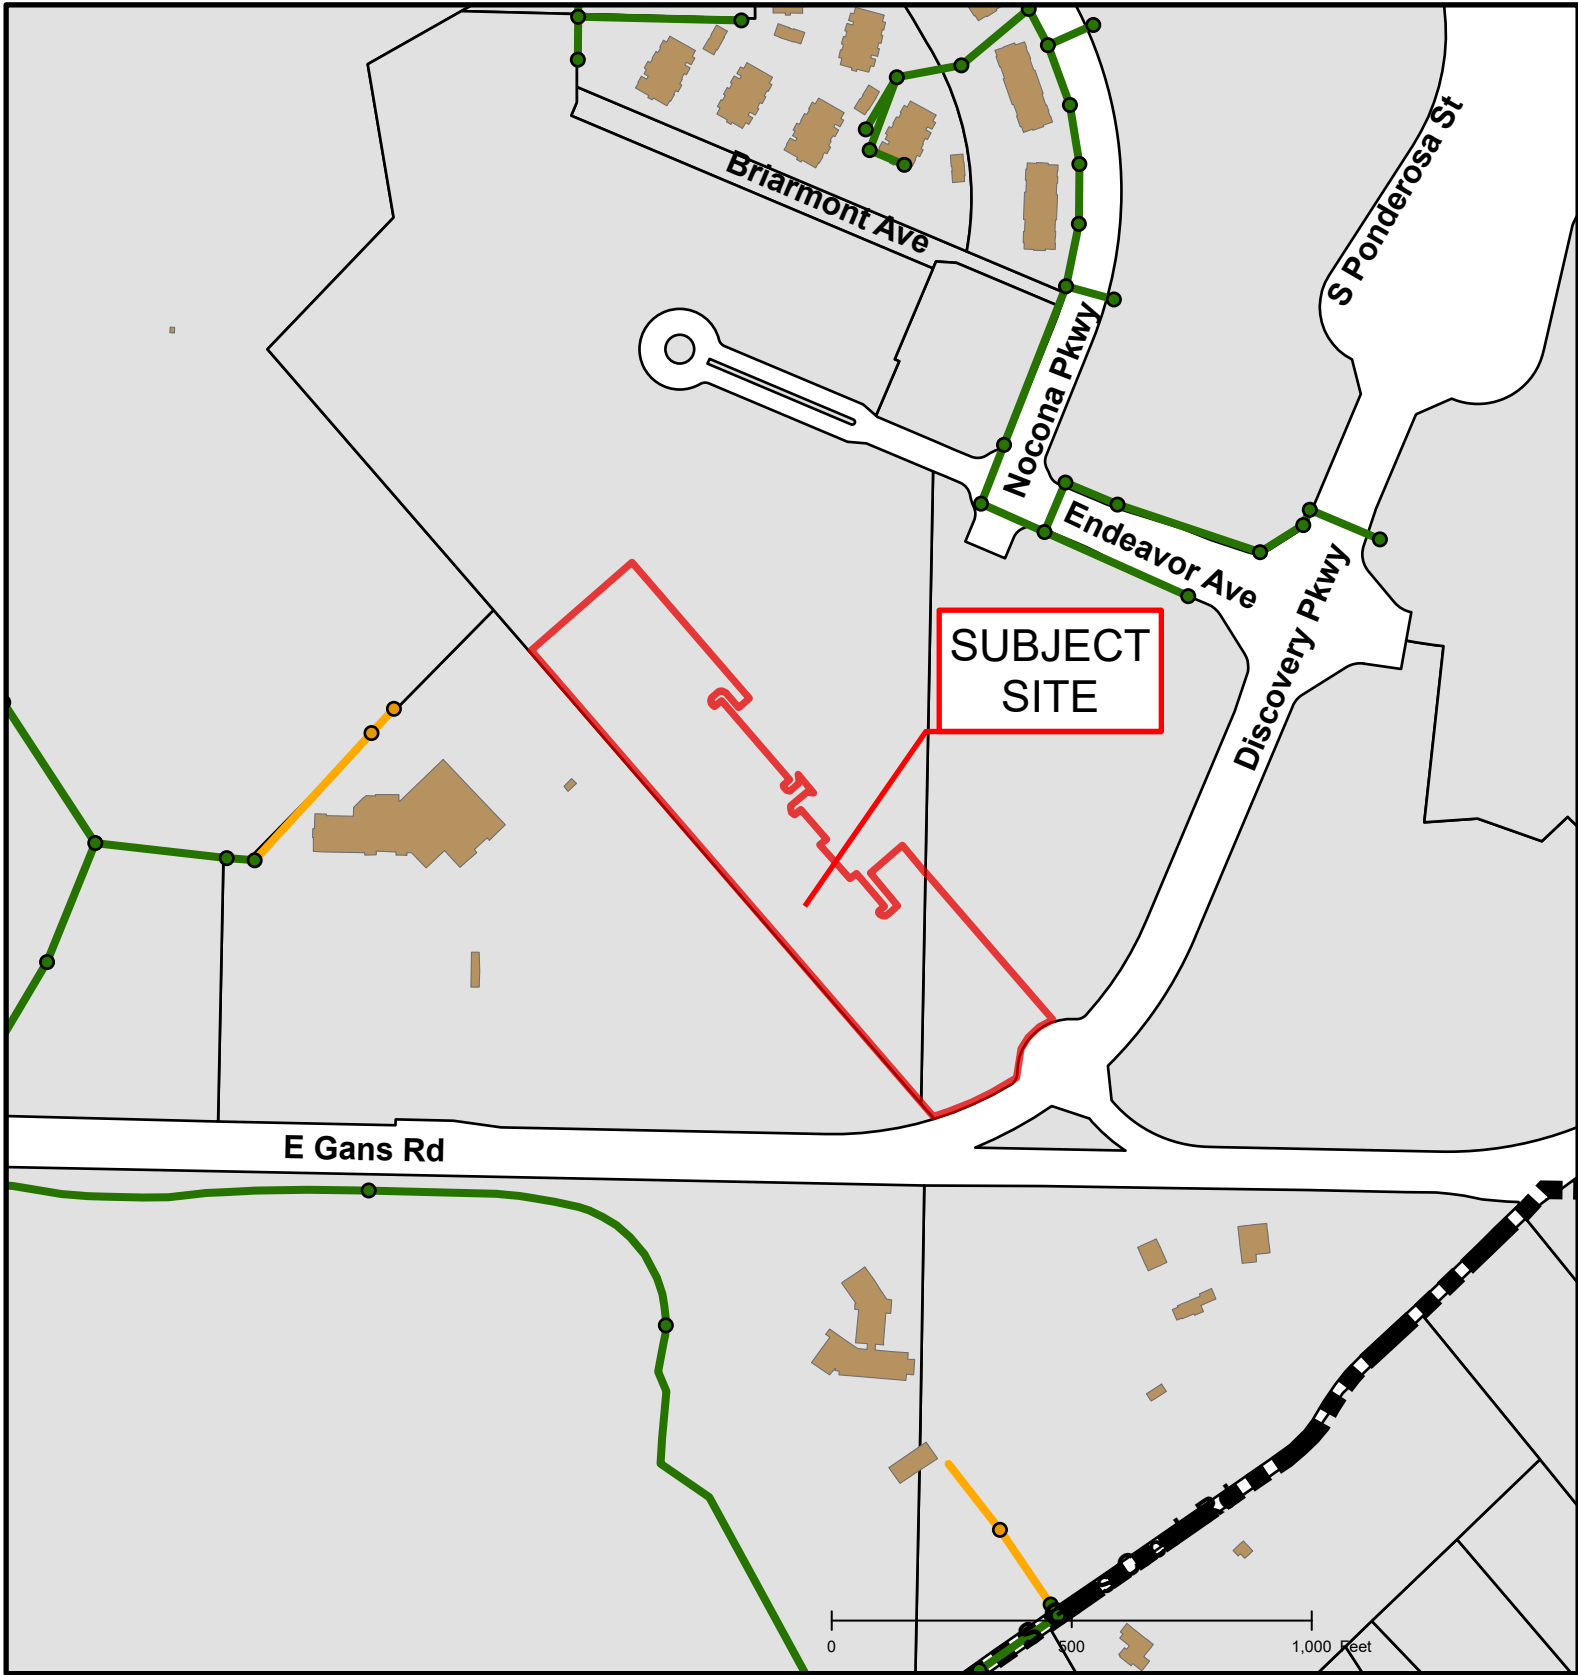

# #10-2021: Discovery Business Park PD Plan

## #10-2021: Discovery Business Park PD Plan

## #10-2021: Discovery Business Park PD Plan

Created by The City of Columbia - Community Development Department

Parcel Data Source: Boone County Assessor

2017 Imagery: Boone County Assessor's Office

Hillshade Data: Boone County GIS