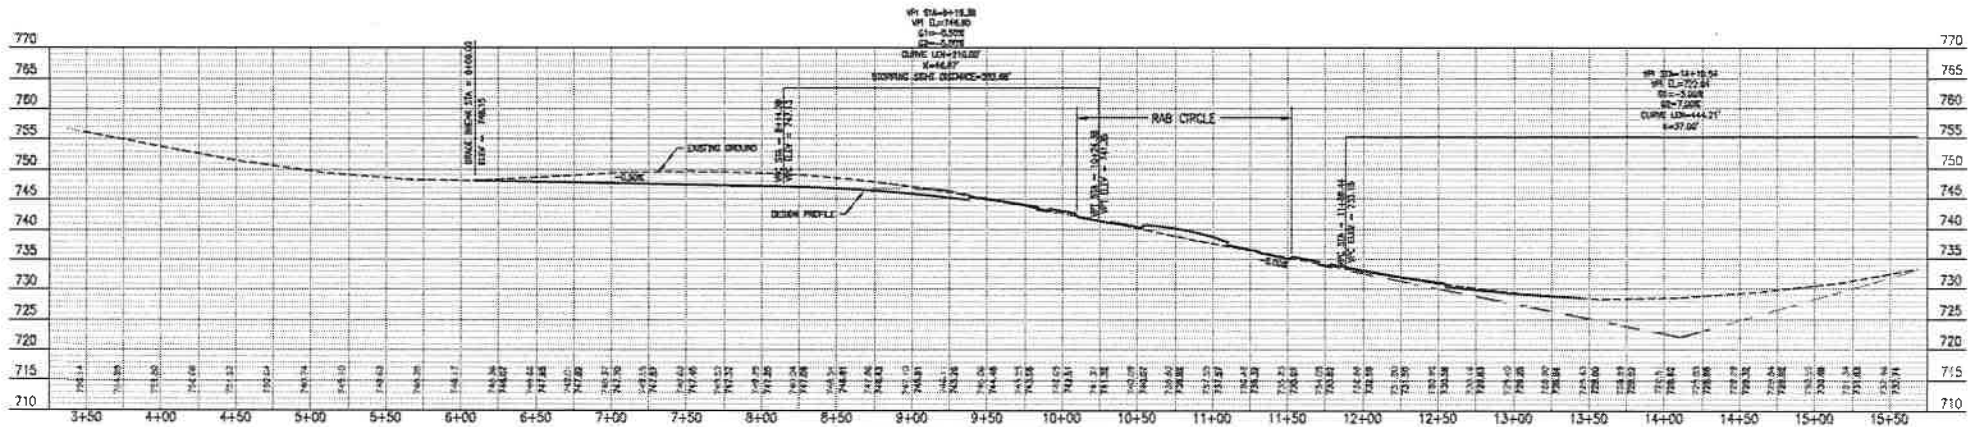

VANDIVER DRIVE & PARKER STREET ROUNDABOUT

PLAN

PROFILE - VANDIVER DRIVE