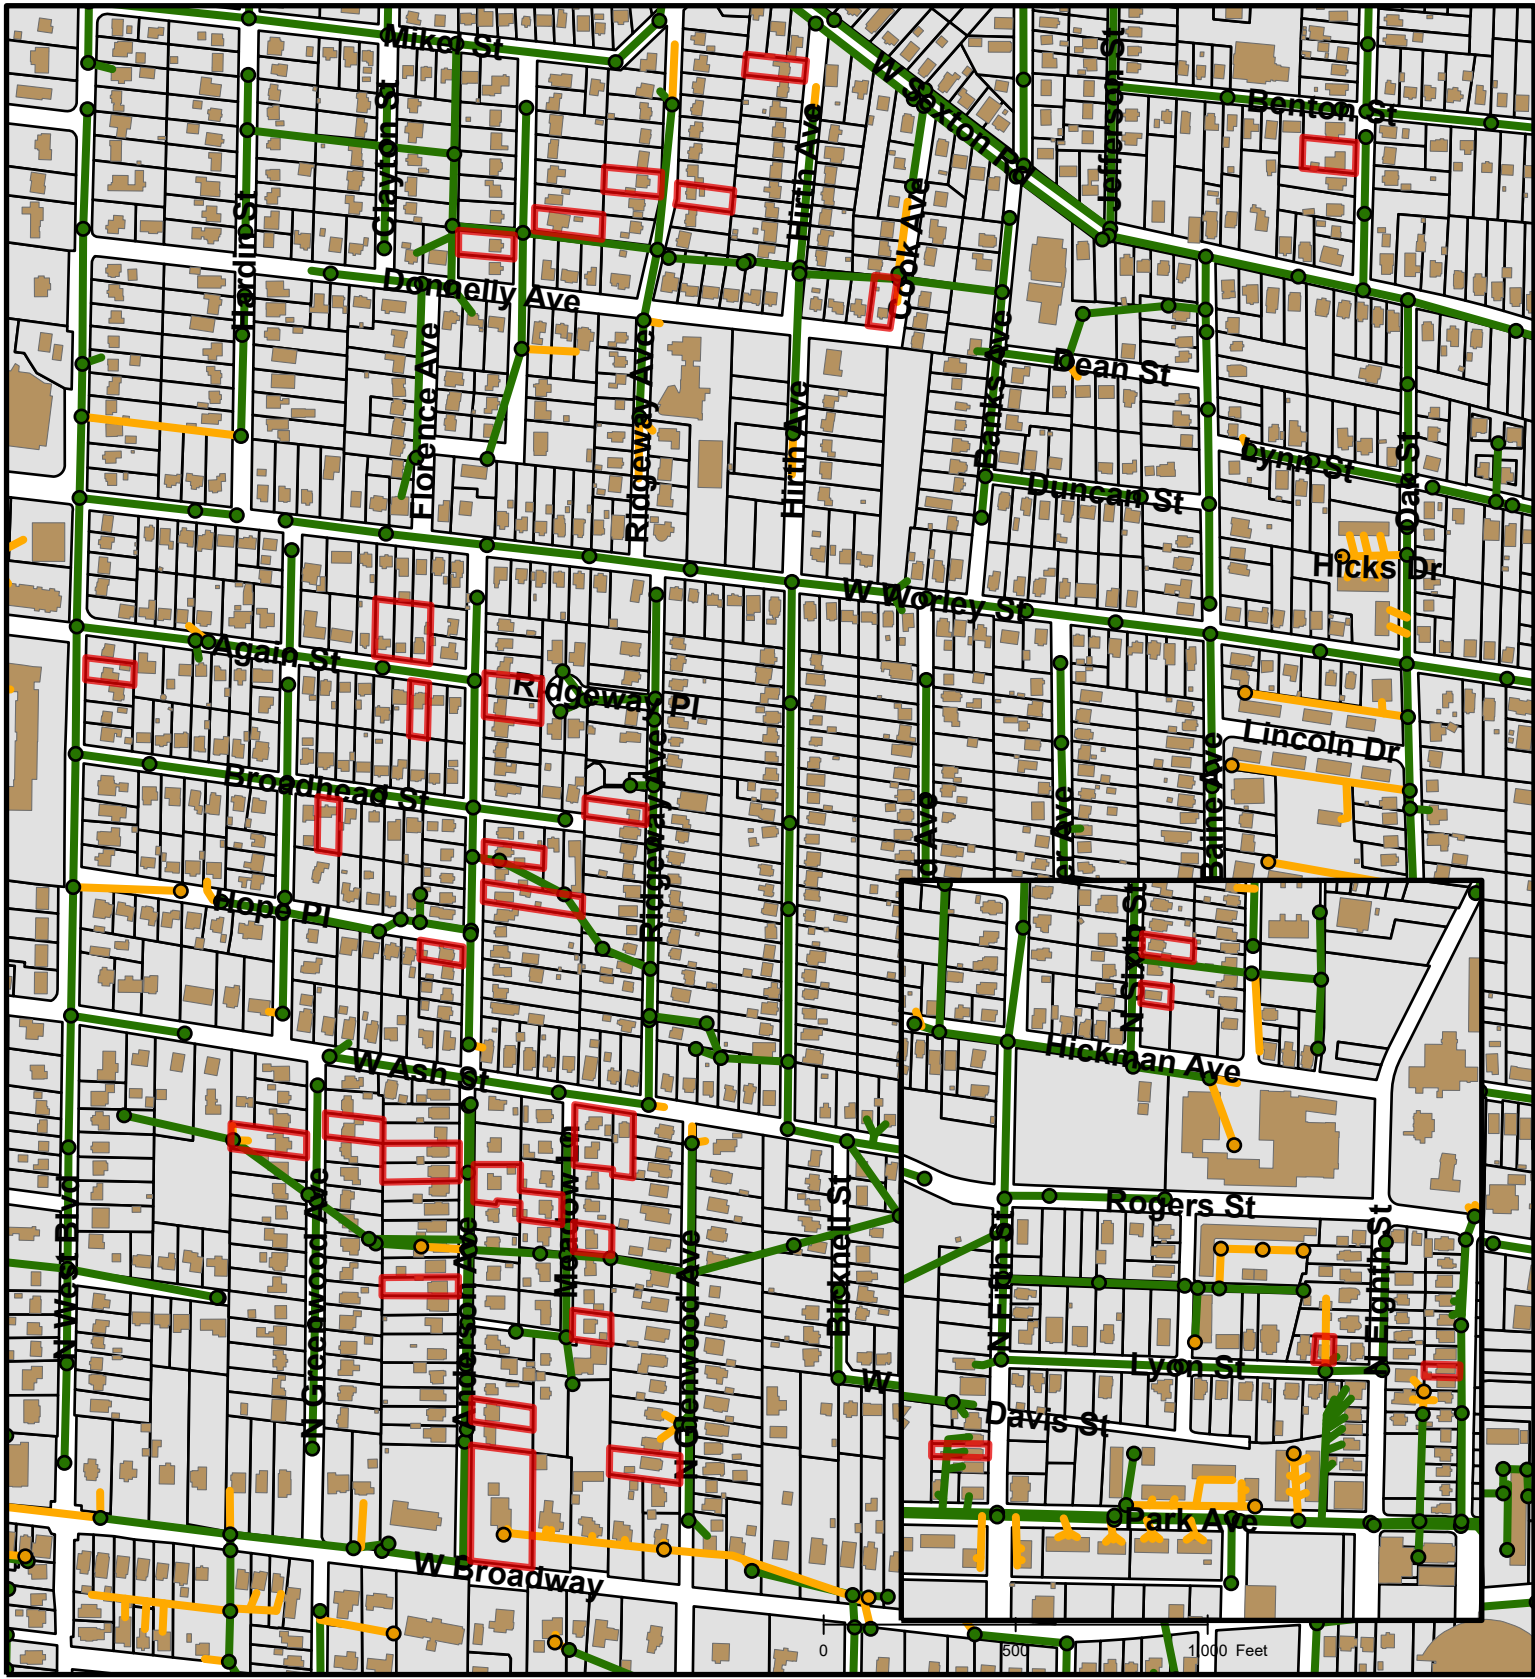

#18-51: West Ash Neighborhood and other requested Downzonings

#18-51: West Ash Neighborhood and other requested Downzonings

	City Sanitary Structure		City Sanitary Line		Building Footprint
	Private Sanitary Structure		Private Sanitary Line		Parcels
	Roads		Columbia City Limit		CityViewparcels