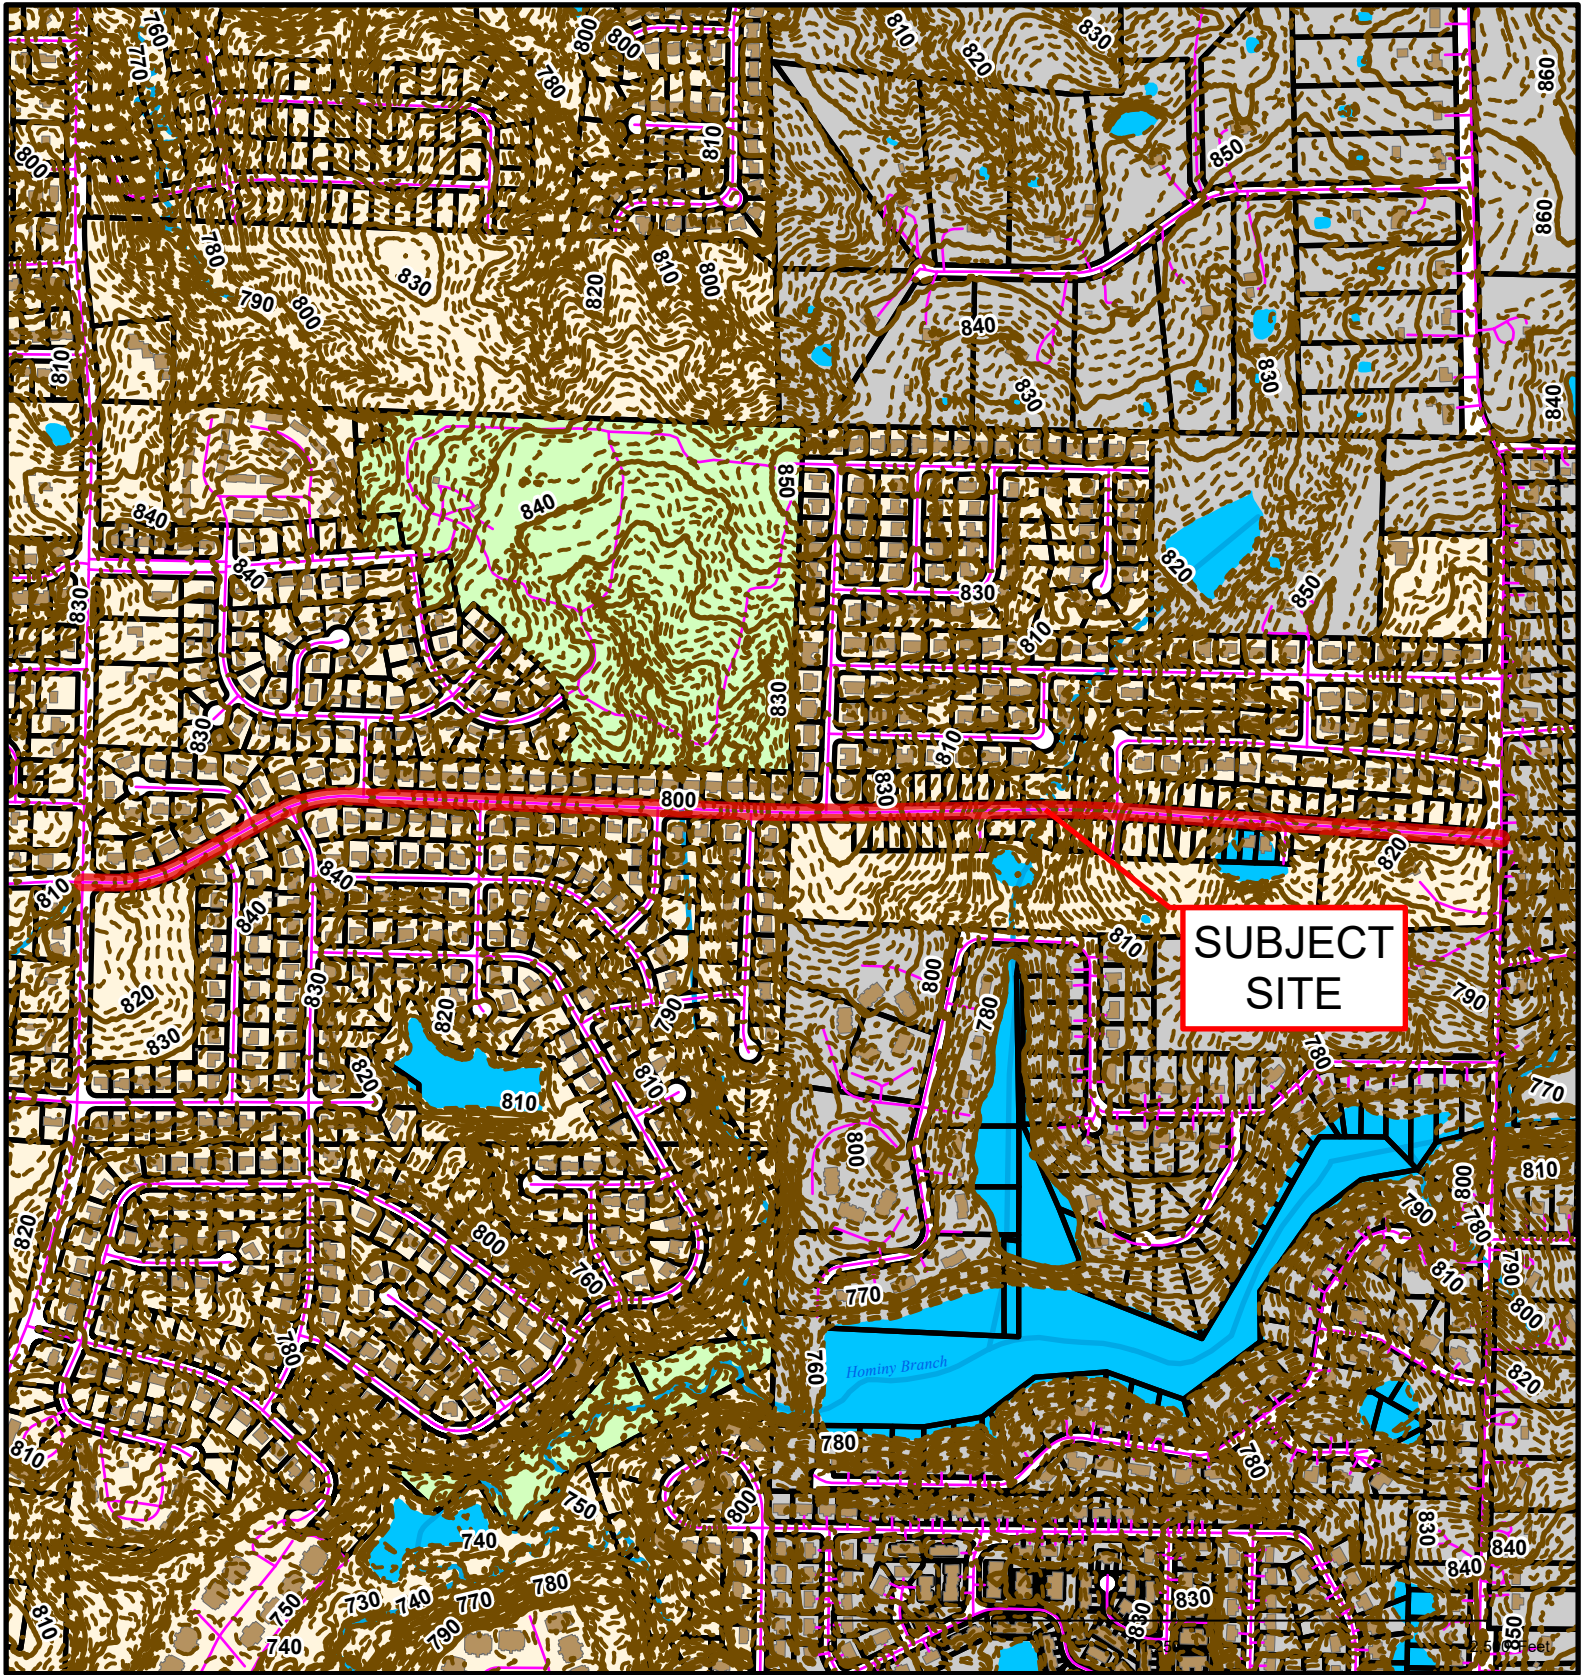

#237-2019 Rice Road Street Name Change

 City Zoning	 Boone County Zoning
 Parcels	 Columbia City Limit

#237-2019 Rice Road Street Name Change

Created by The City of Columbia - Community Development Department

Parcel Data Source: Boone County Assessor

2017 Imagery: Boone County Assessor's Office

Hillshade Data: Boone County GIS

#237-2019 Rice Road Street Name Change

Created by The City of Columbia - Community Development Department

Parcel Data Source: Boone County Assessor

2017 Imagery: Boone County Assessor's Office

Hillshade Data: Boone County GIS