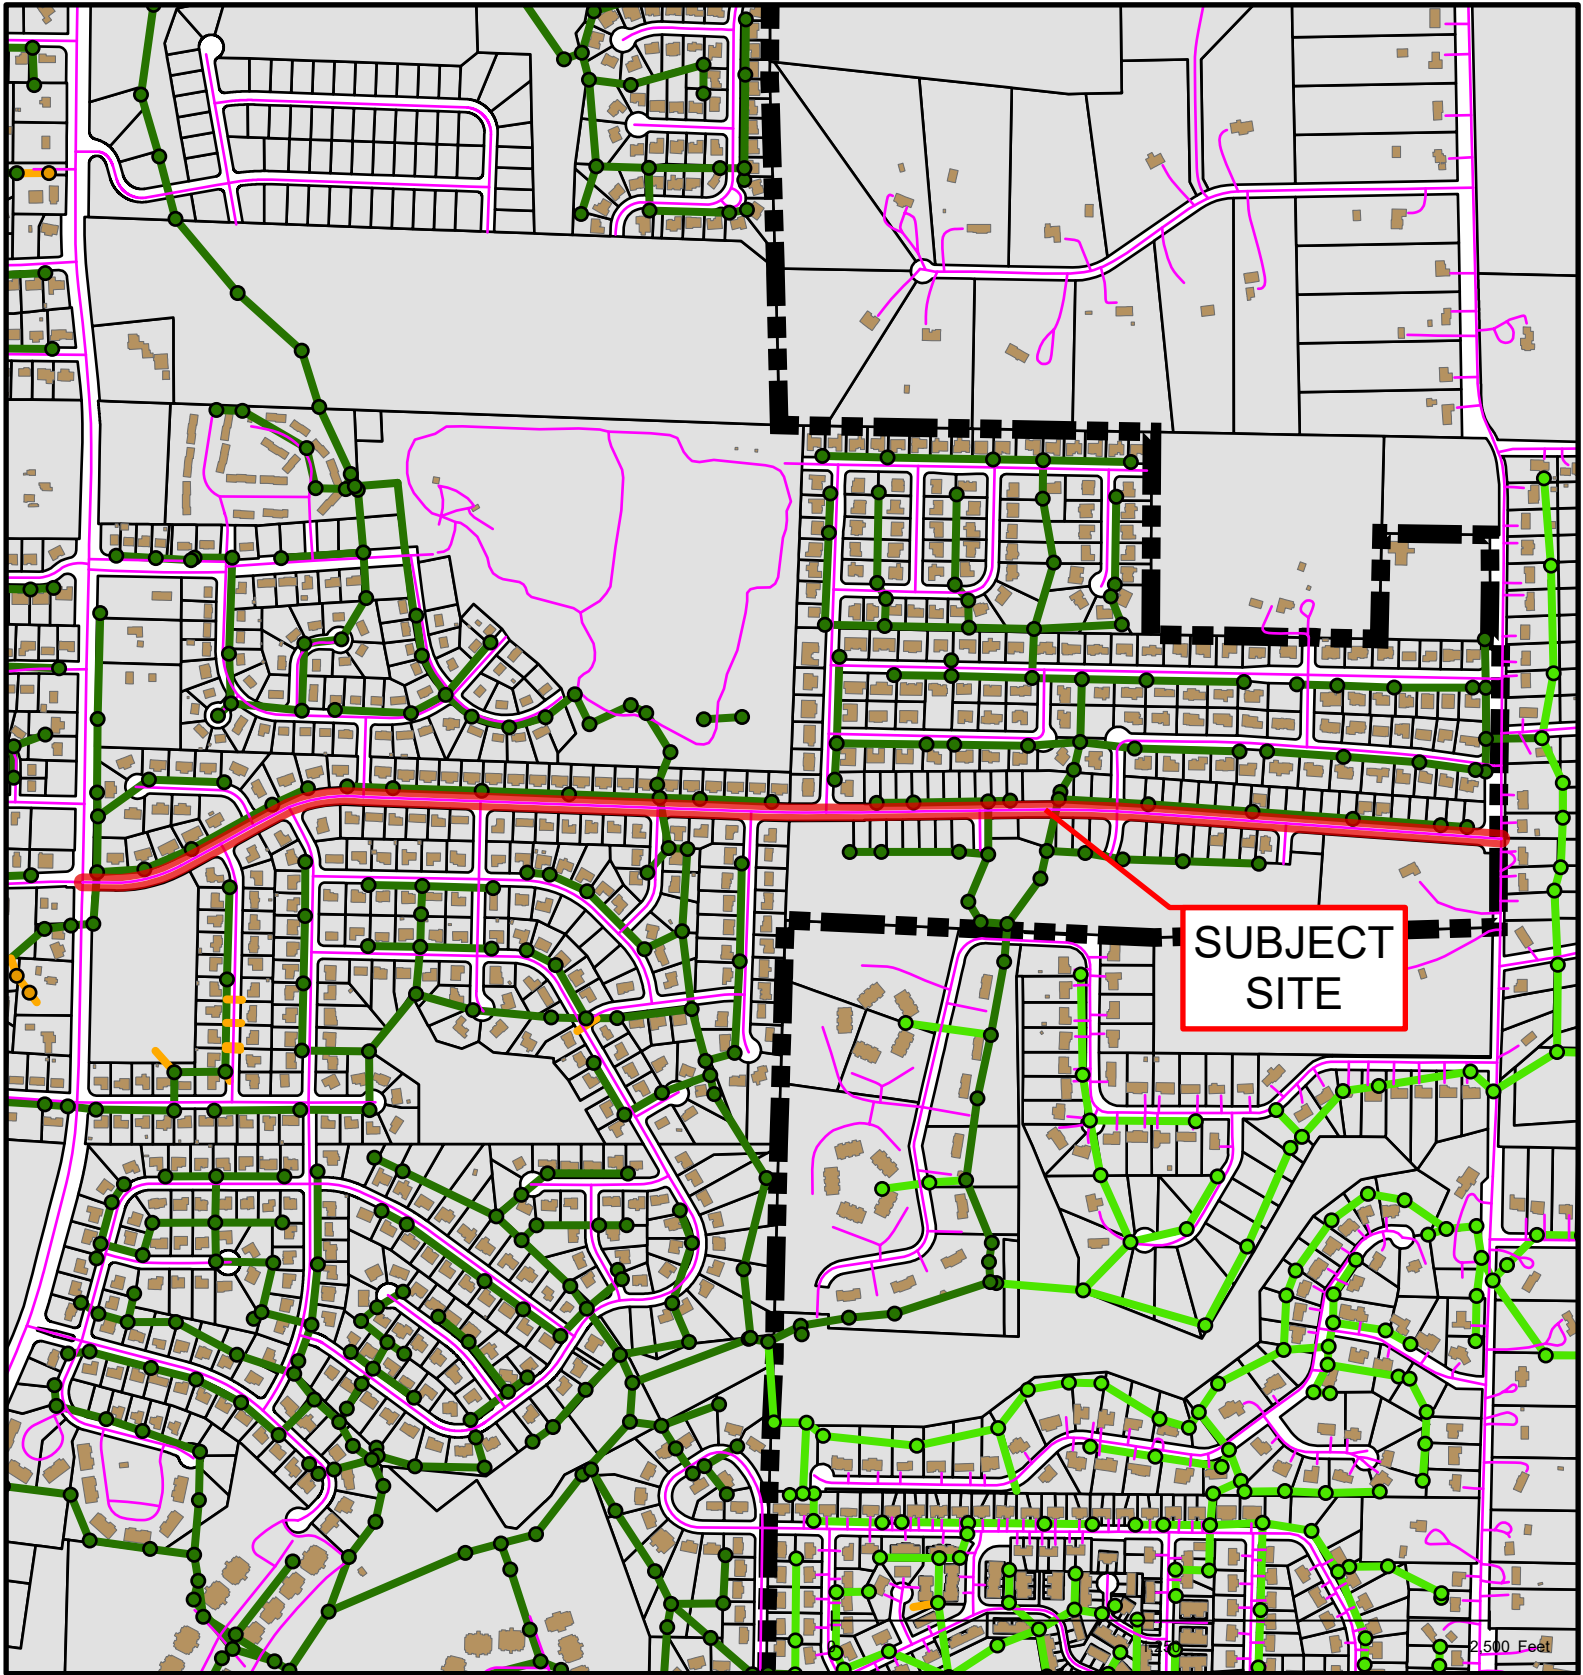

#237-2019 Rice Road Street Name Change

 City Zoning	 Boone County Zoning
 Parcels	 Columbia City Limit

#237-2019 Rice Road Street Name Change

Created by The City of Columbia - Community Development Department

Parcel Data Source: Boone County Assessor

2017 Imagery: Boone County Assessor's Office

Hillshade Data: Boone County GIS

#237-2019 Rice Road Street Name Change

Created by The City of Columbia - Community Development Department