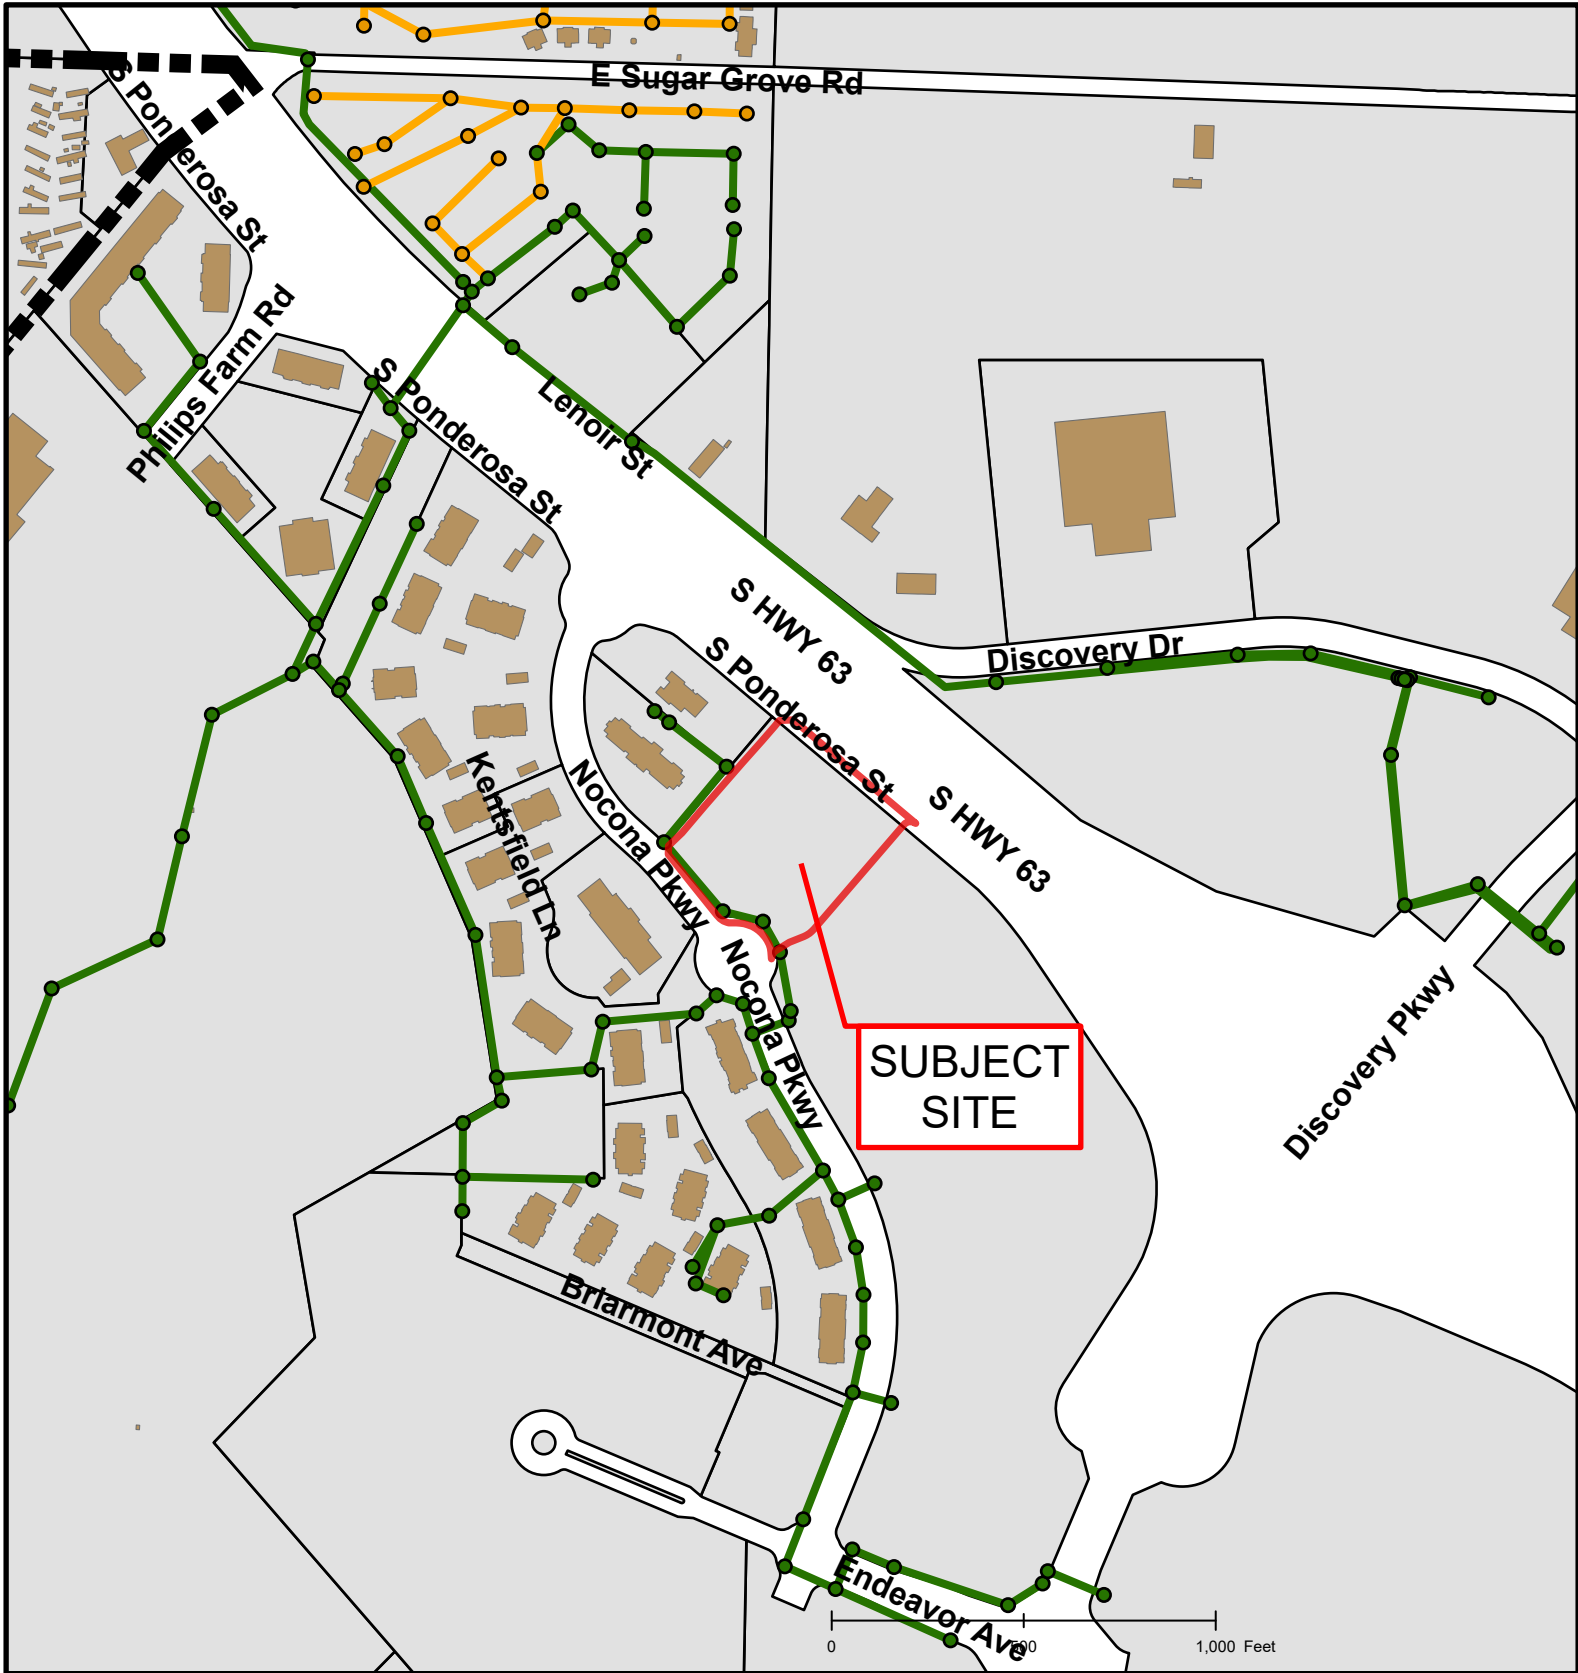

#31-2021: Discovery Professional Offices, Plat One, Lot 1 PD Plan

Created by The City of Columbia - Community Development Department

Parcel Data Source: Boone County Assessor

2017 Imagery: Boone County Assessor's Office

Hillshade Data: Boone County GIS

#31-2021: Discovery Professional Offices, Plat One, Lot 1 PD Plan

#31-2021: Discovery Professional Offices, Plat One, Lot 1 PD Plan