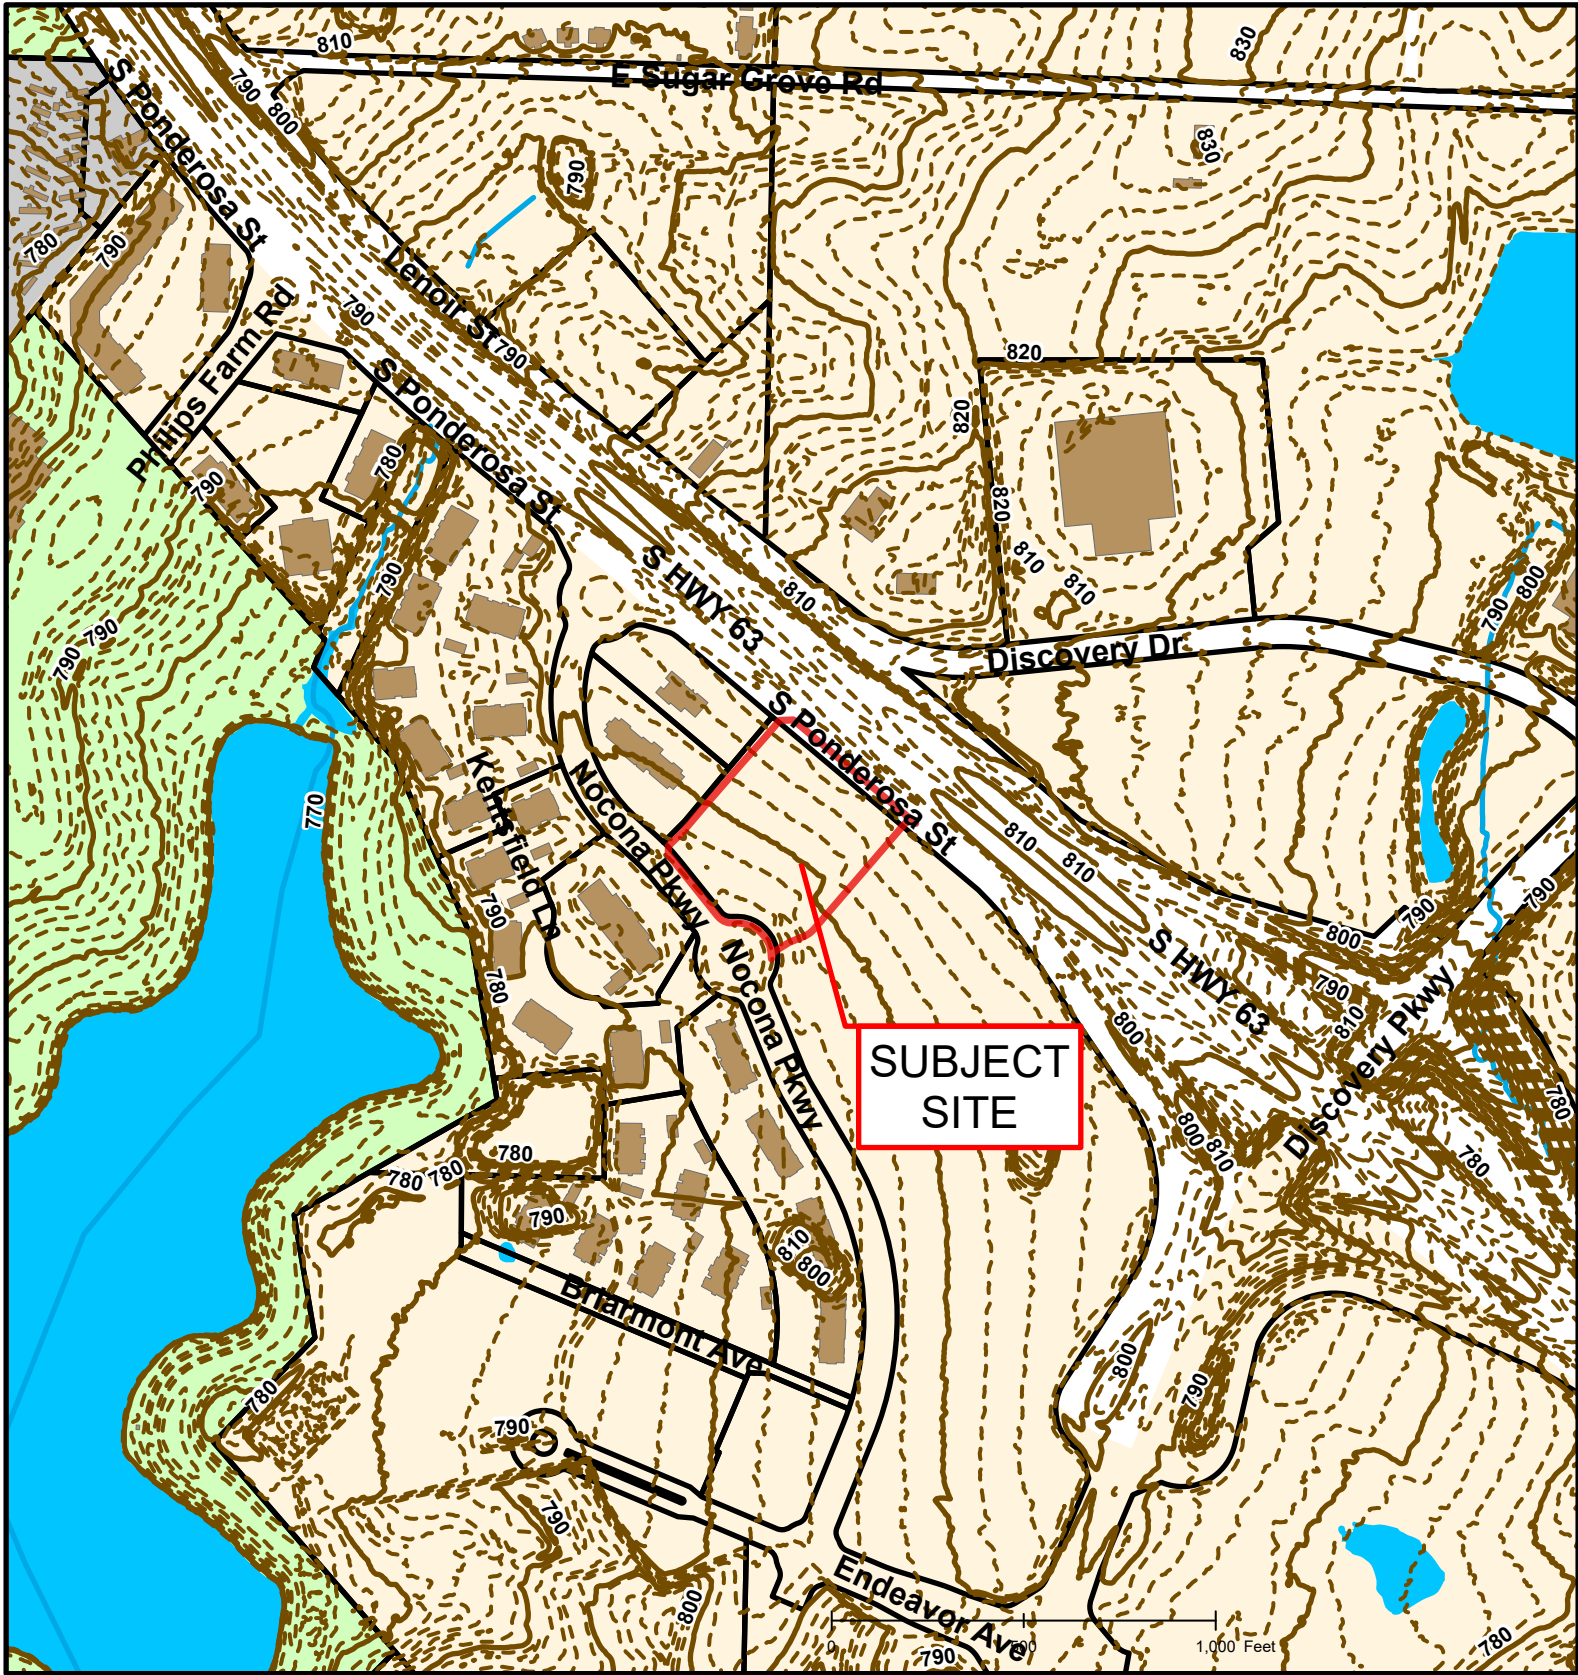

#31-2021: Discovery Professional Offices, Plat One, Lot 1 PD Plan

Created by The City of Columbia - Community Development Department

Parcel Data Source: Boone County Assessor

2017 Imagery: Boone County Assessor's Office

Hillshade Data: Boone County GIS

#31-2021: Discovery Professional Offices, Plat One, Lot 1 PD Plan

#31-2021: Discovery Professional Offices, Plat One, Lot 1 PD Plan