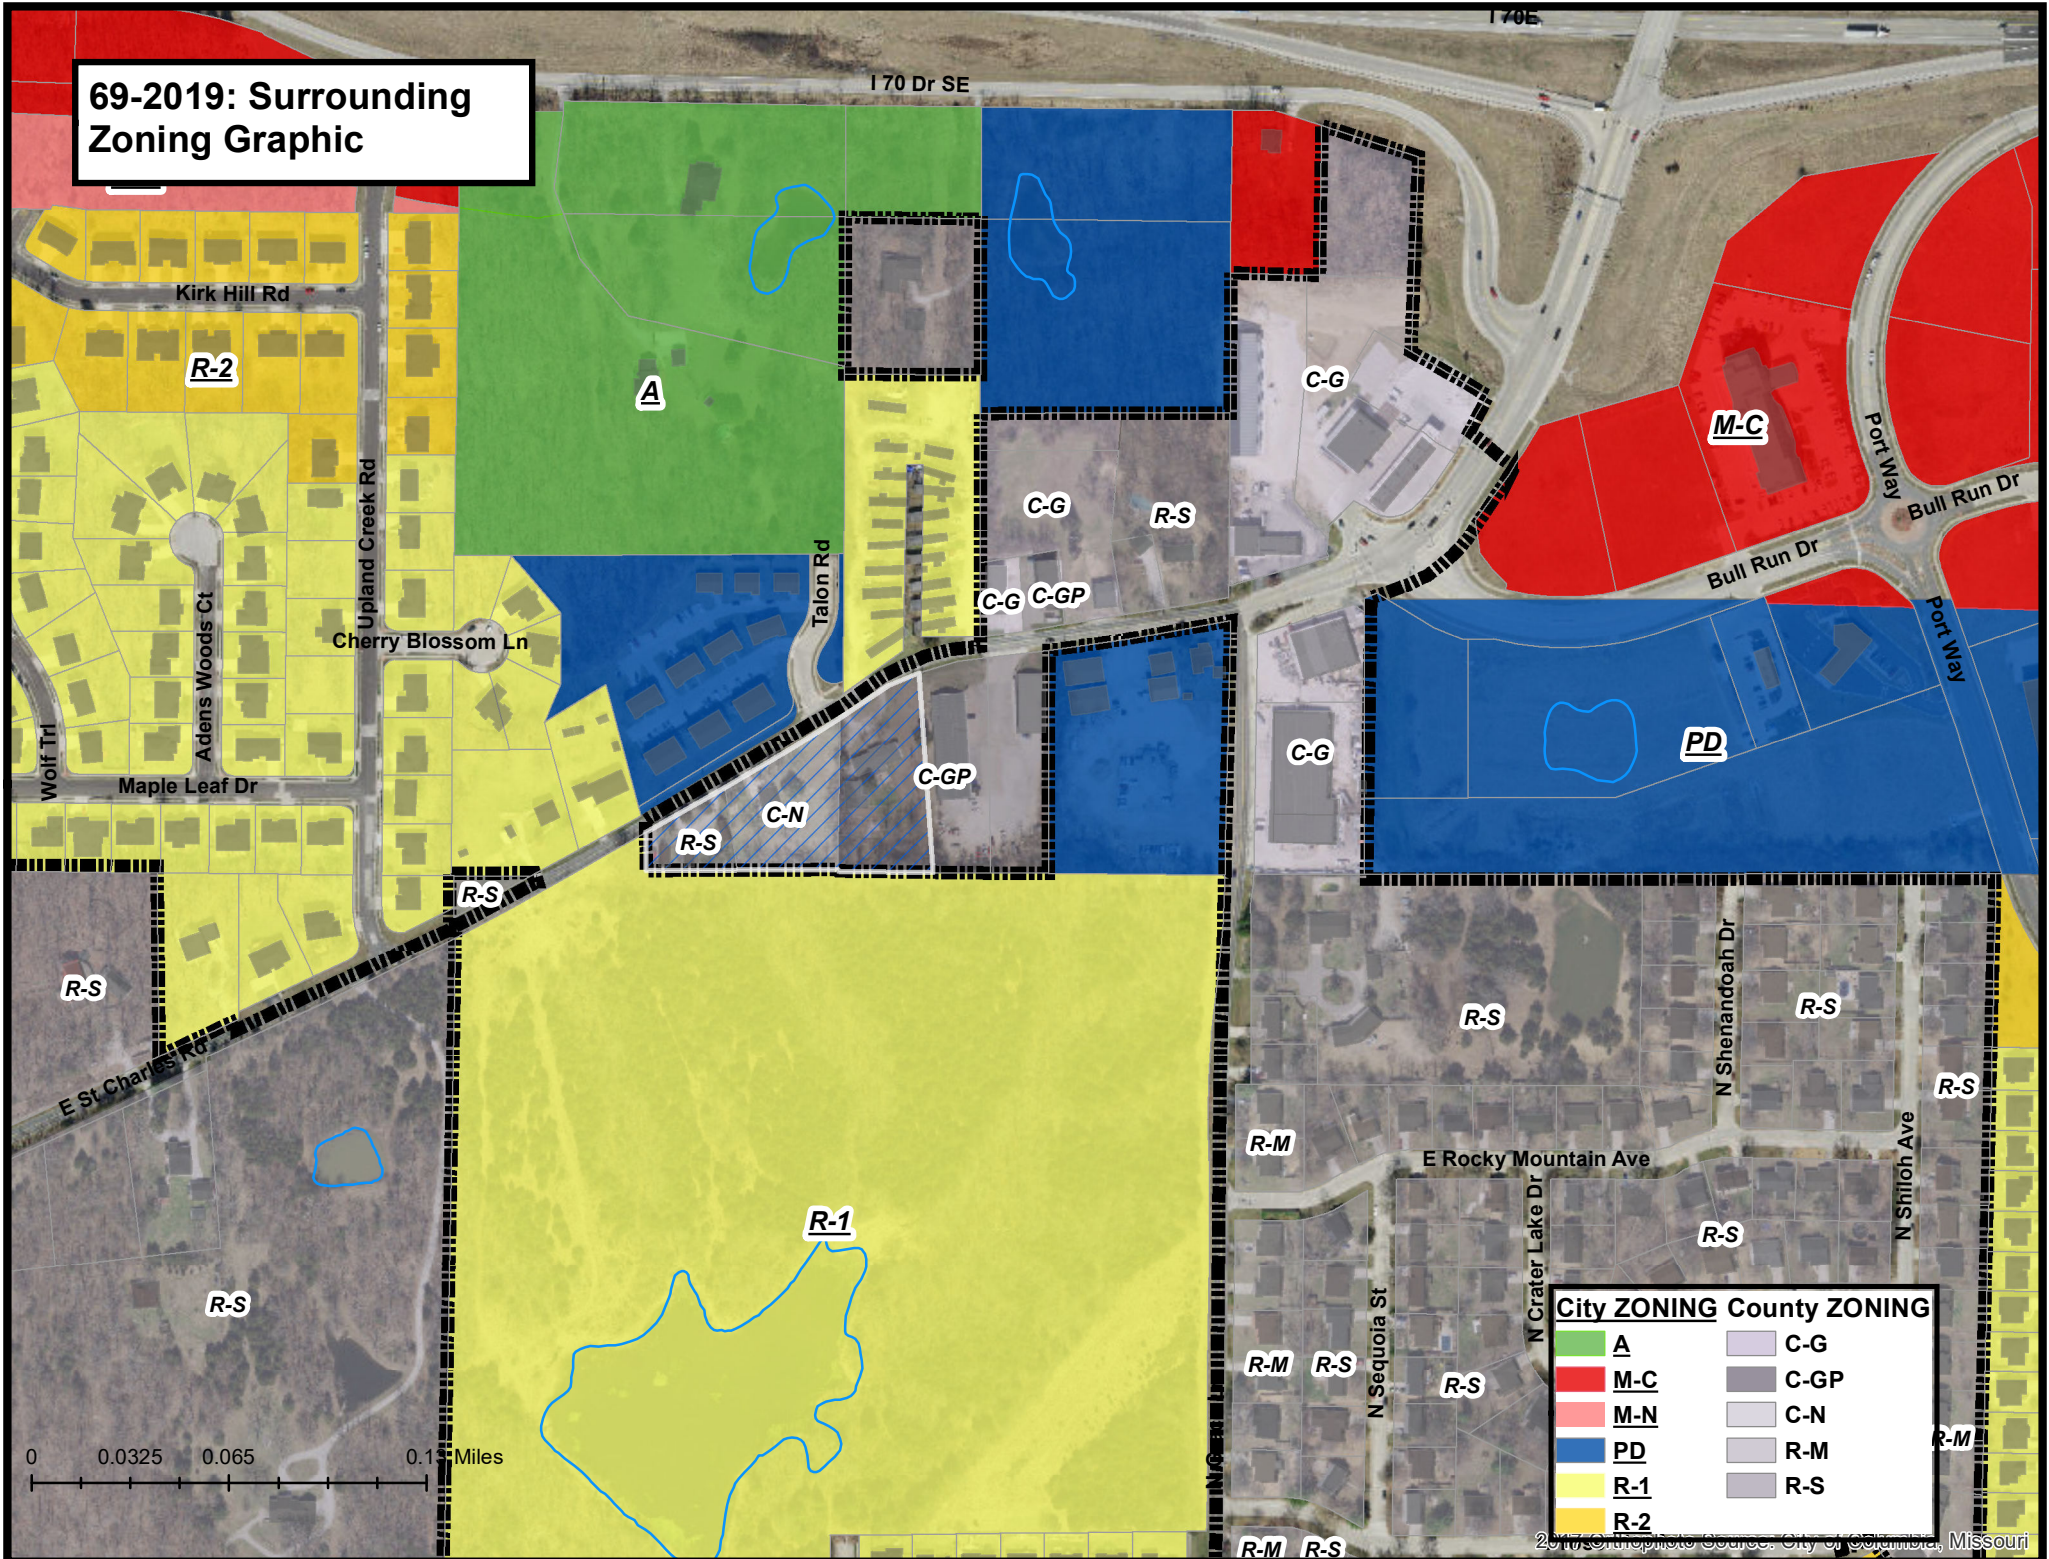

# 69-2019: Surrounding Zoning Graphic

0 0.0325 0.065 0.1 Miles

City ZONING		County ZONING	
<span style="color: green;">■</span>	A	<span style="color: lightpurple;">■</span>	C-G
<span style="color: red;">■</span>	M-C	<span style="color: darkpurple;">■</span>	C-GP
<span style="color: pink;">■</span>	M-N	<span style="color: grey;">■</span>	C-N
<span style="color: blue;">■</span>	PD	<span style="color: lightgrey;">■</span>	R-M
<span style="color: yellow;">■</span>	R-1	<span style="color: darkgrey;">■</span>	R-S
<span style="color: orange;">■</span>	R-2		