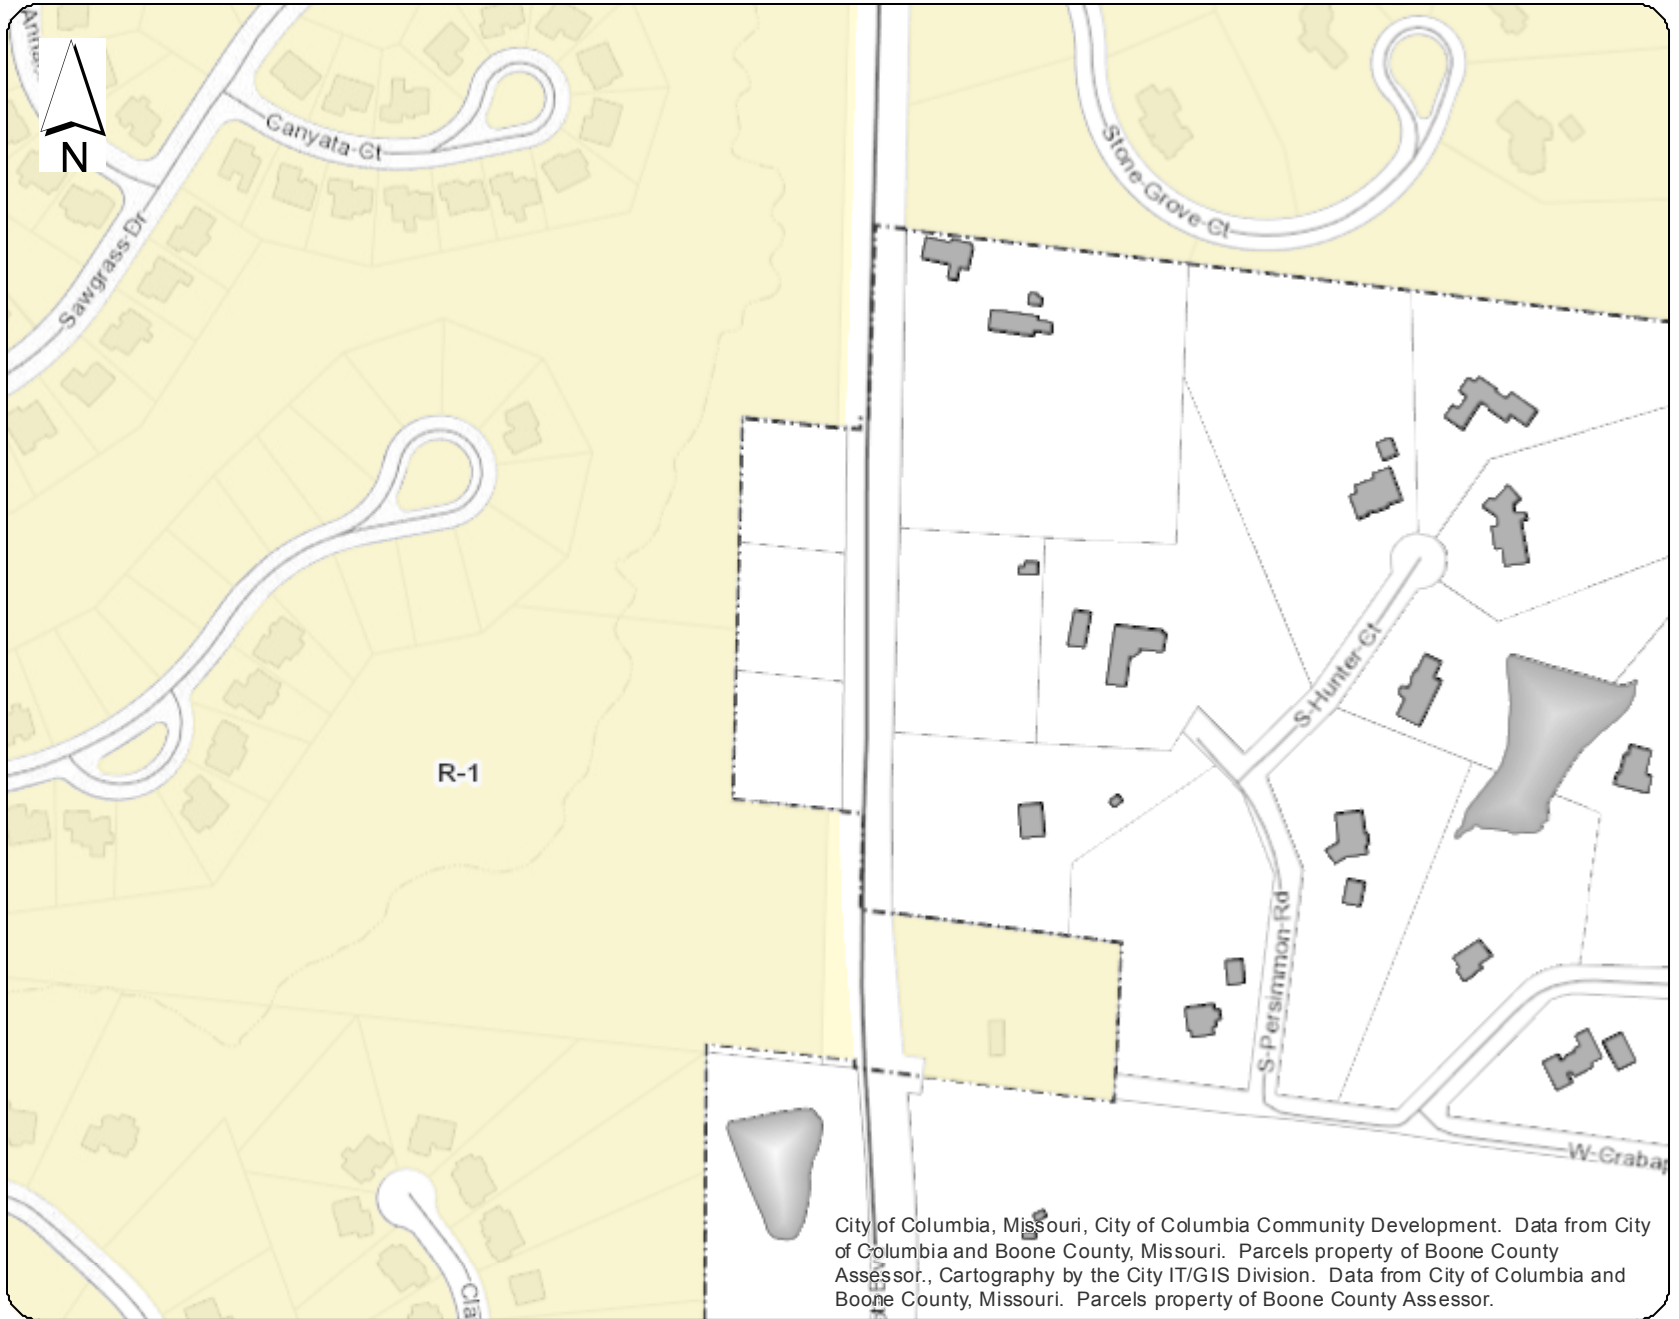

City of Columbia Missouri City View

City of Columbia, Missouri, City of Columbia Community Development. Data from City of Columbia and Boone County, Missouri. Parcels property of Boone County Assessor., Cartography by the City IT/GIS Division. Data from City of Columbia and Boone County, Missouri. Parcels property of Boone County Assessor.

1:3,600

Date: 11/1/2021

DATA FROM CITY OF COLUMBIA AND BOONE COUNTY, MISSOURI. PARCELS PROPERTY OF BOONE COUNTY ASSESSOR. THE CITY OF COLUMBIA DOES NOT WARRANT OR GUARANTEE THE ACCURACY, CONTENT, QUALITY, RELIABILITY, FITNESS, COMPLETENESS OR TIMELINESS OF ANY SPATIAL DATA OR ITS ATTRIBUTES. DATA ARE "AS IS" AND WITHOUT WARRANTY EXPRESS OR IMPLIED. USER ASSUMES ALL RISK IN THE USE OF AND RELIANCE UPON ANY INFORMATION CONTAINED THEREIN.

Boone County Zoning Map

Prepared by the Boone County Resource Management, (573) 886-4330

Please Contact
Columbia
For Zoning Information
at (573) 874-7239.

Boone County Resource Management

0 440ft

Orthophoto: 2011
Map Generated: 10/29/2021 4:14:27 PM