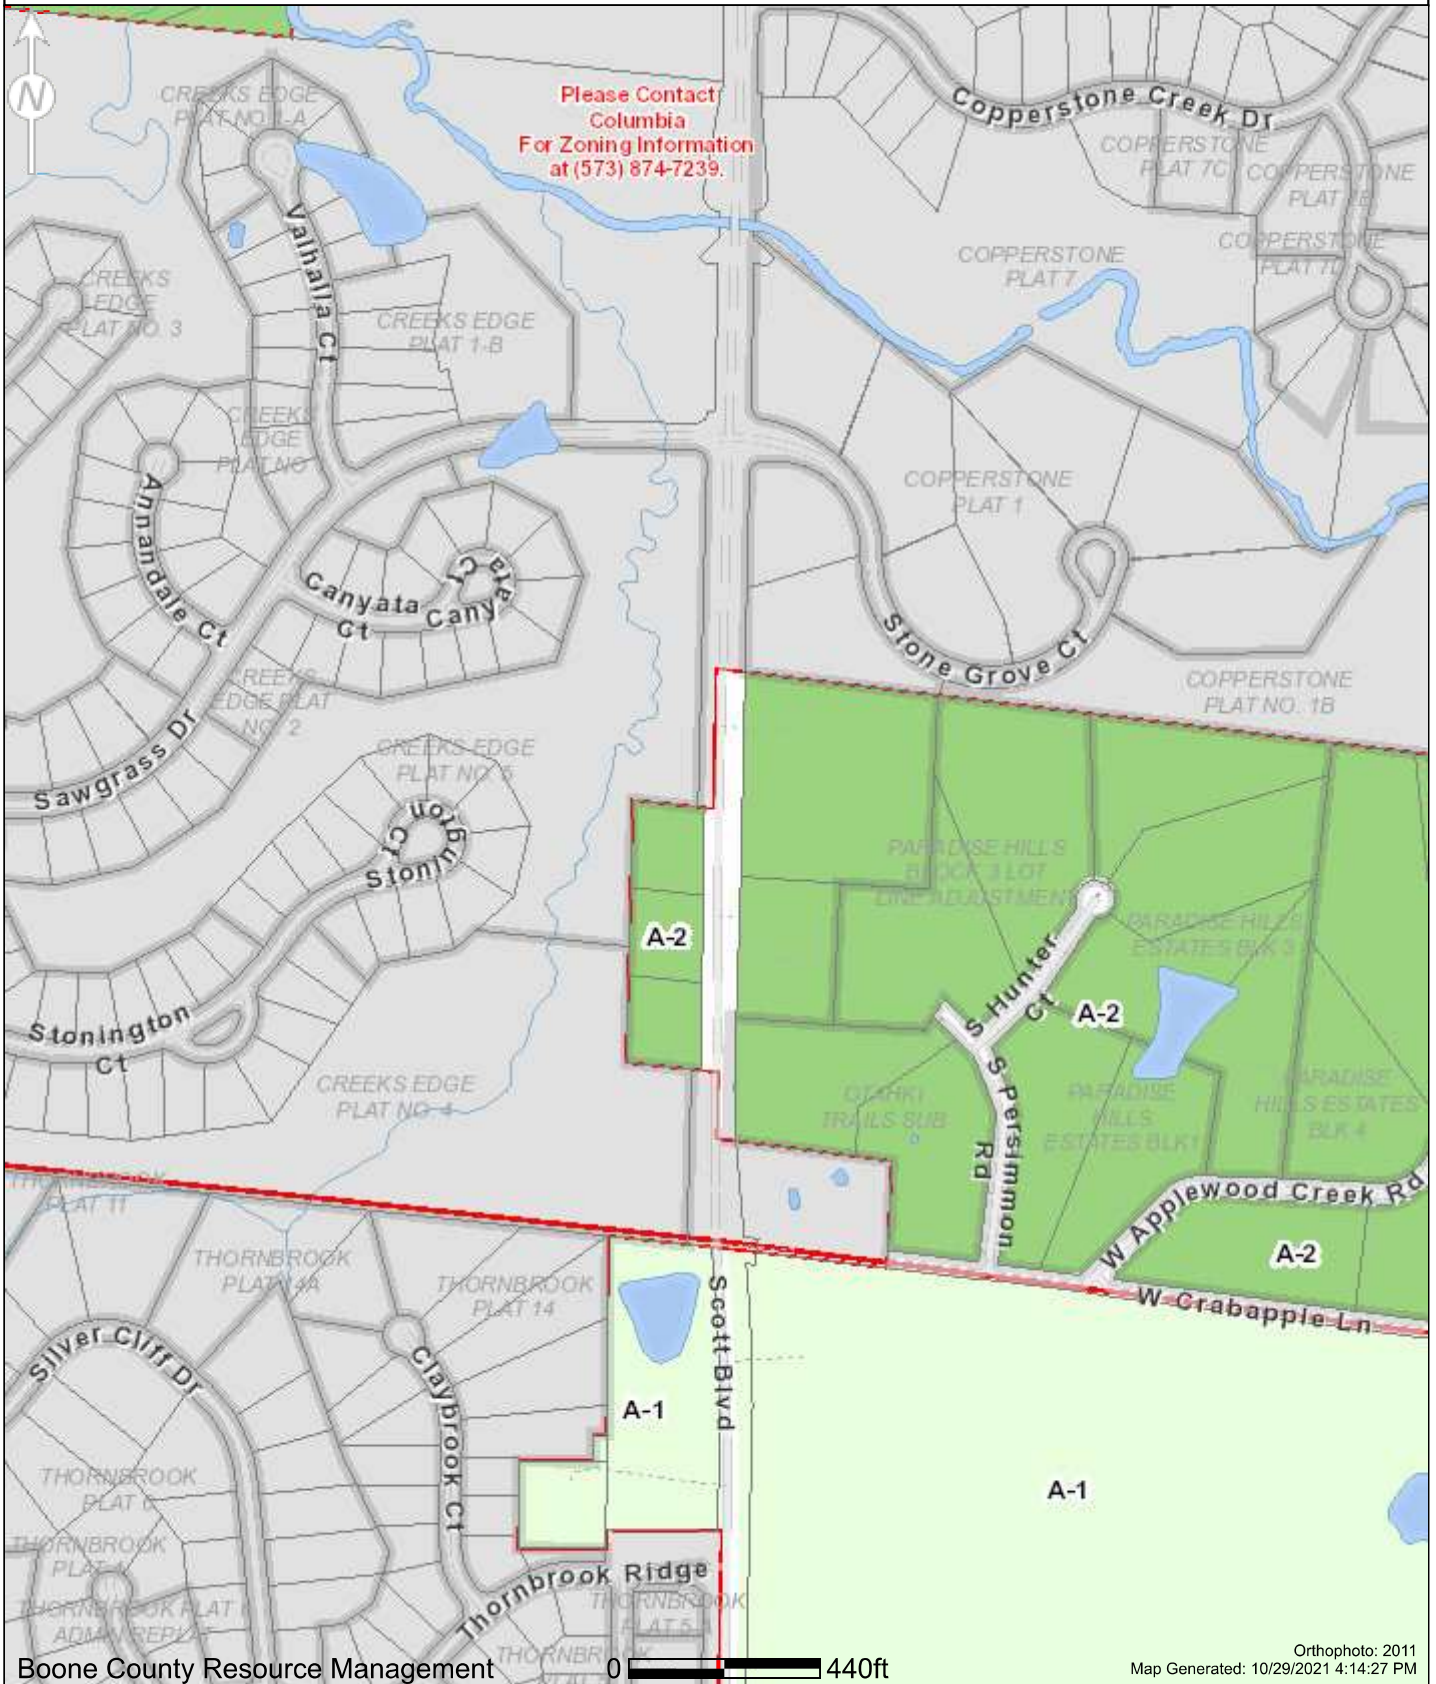

City of Columbia Missouri City View

City of Columbia, Missouri, City of Columbia Community Development. Data from City of Columbia and Boone County, Missouri. Parcels property of Boone County Assessor., Cartography by the City IT/GIS Division. Data from City of Columbia and Boone County, Missouri. Parcels property of Boone County Assessor.

1:3,600

Date: 11/1/2021

DATA FROM CITY OF COLUMBIA AND BOONE COUNTY, MISSOURI. PARCELS PROPERTY OF BOONE COUNTY ASSESSOR. THE CITY OF COLUMBIA DOES NOT WARRANT OR GUARANTEE THE ACCURACY, CONTENT, QUALITY, RELIABILITY, FITNESS, COMPLETENESS OR TIMELINESS OF ANY SPATIAL DATA OR ITS ATTRIBUTES. DATA ARE "AS IS" AND WITHOUT WARRANTY EXPRESS OR IMPLIED. USER ASSUMES ALL RISK IN THE USE OF AND RELIANCE UPON ANY INFORMATION CONTAINED THEREIN.

Boone County Zoning Map

Prepared by the Boone County Resource Management, (573) 886-4330

Please Contact
Columbia
For Zoning Information
at (573) 874-7239.

Boone County Resource Management

0 440ft

Orthophoto: 2011
Map Generated: 10/29/2021 4:14:27 PM