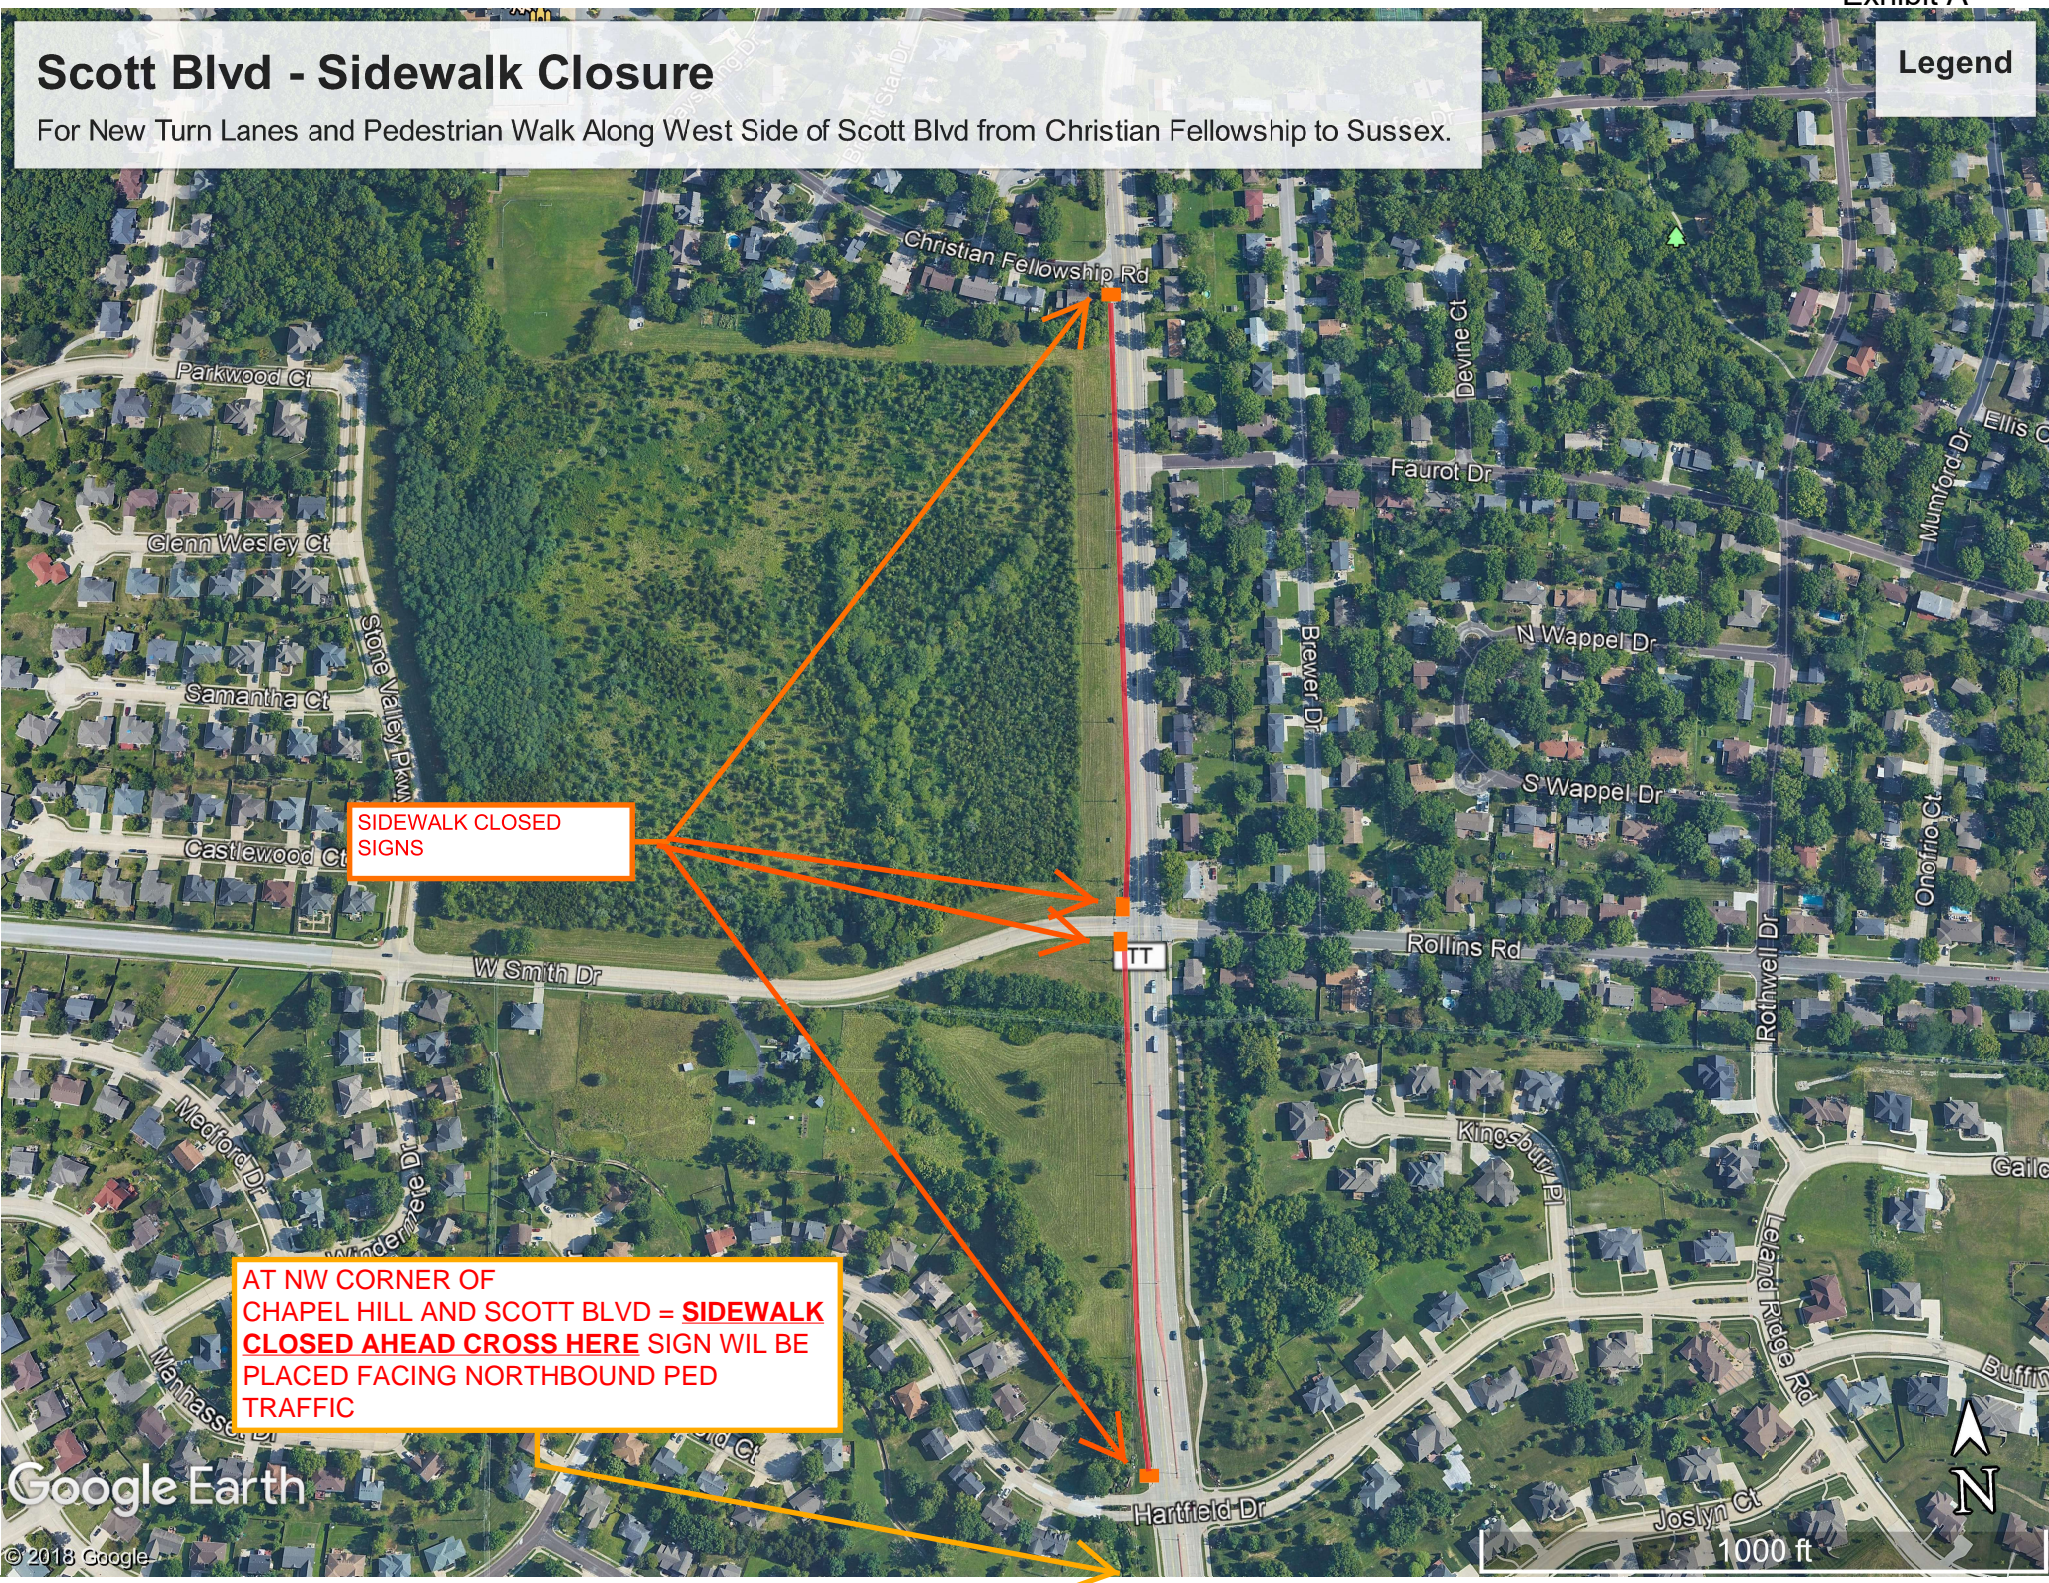

Scott Blvd - Sidewalk Closure

For New Turn Lanes and Pedestrian Walk Along West Side of Scott Blvd from Christian Fellowship to Sussex.

Legend

SIDEWALK CLOSED SIGNS

AT NW CORNER OF CHAPEL HILL AND SCOTT BLVD = SIDEWALK CLOSED AHEAD CROSS HERE SIGN WILL BE PLACED FACING NORTHBOUND PED TRAFFIC