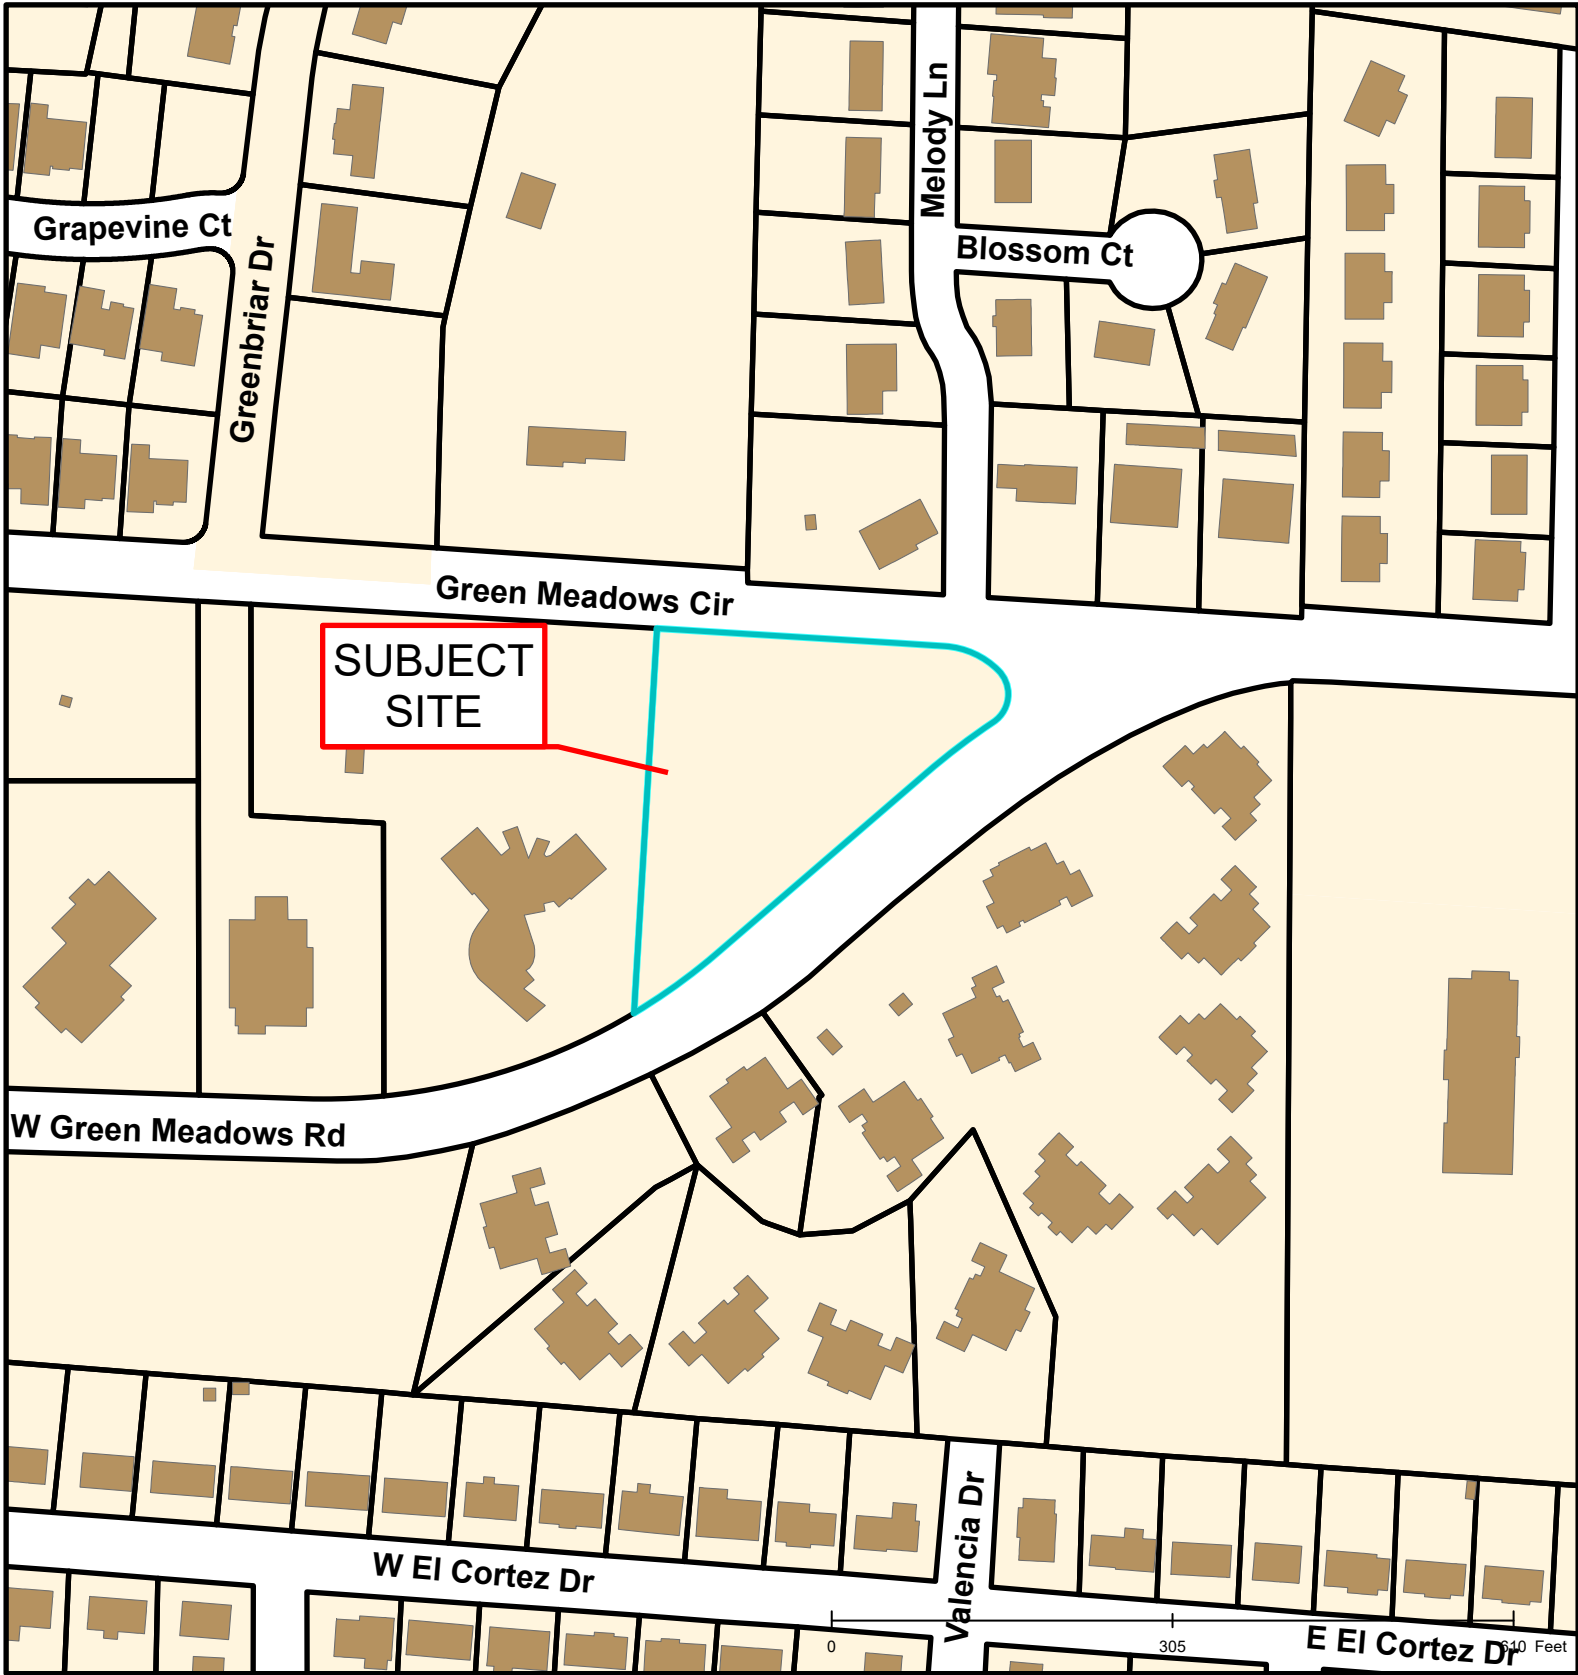

#127-2020: The Godfrey PD Plan Rezoning and Development Plan

#127-2020: The Godfrey PD Plan Rezoning and Development Plan

Created by The City of Columbia - Community Development Department

Parcel Data Source: Boone County Assessor

2017 Imagery: Boone County Assessor's Office

Hillshade Data: Boone County GIS

#127-2020: The Godfrey PD Plan Rezoning and Development Plan

Created by The City of Columbia - Community Development Department

Parcel Data Source: Boone County Assessor

2017 Imagery: Boone County Assessor's Office

Hillshade Data: Boone County GIS