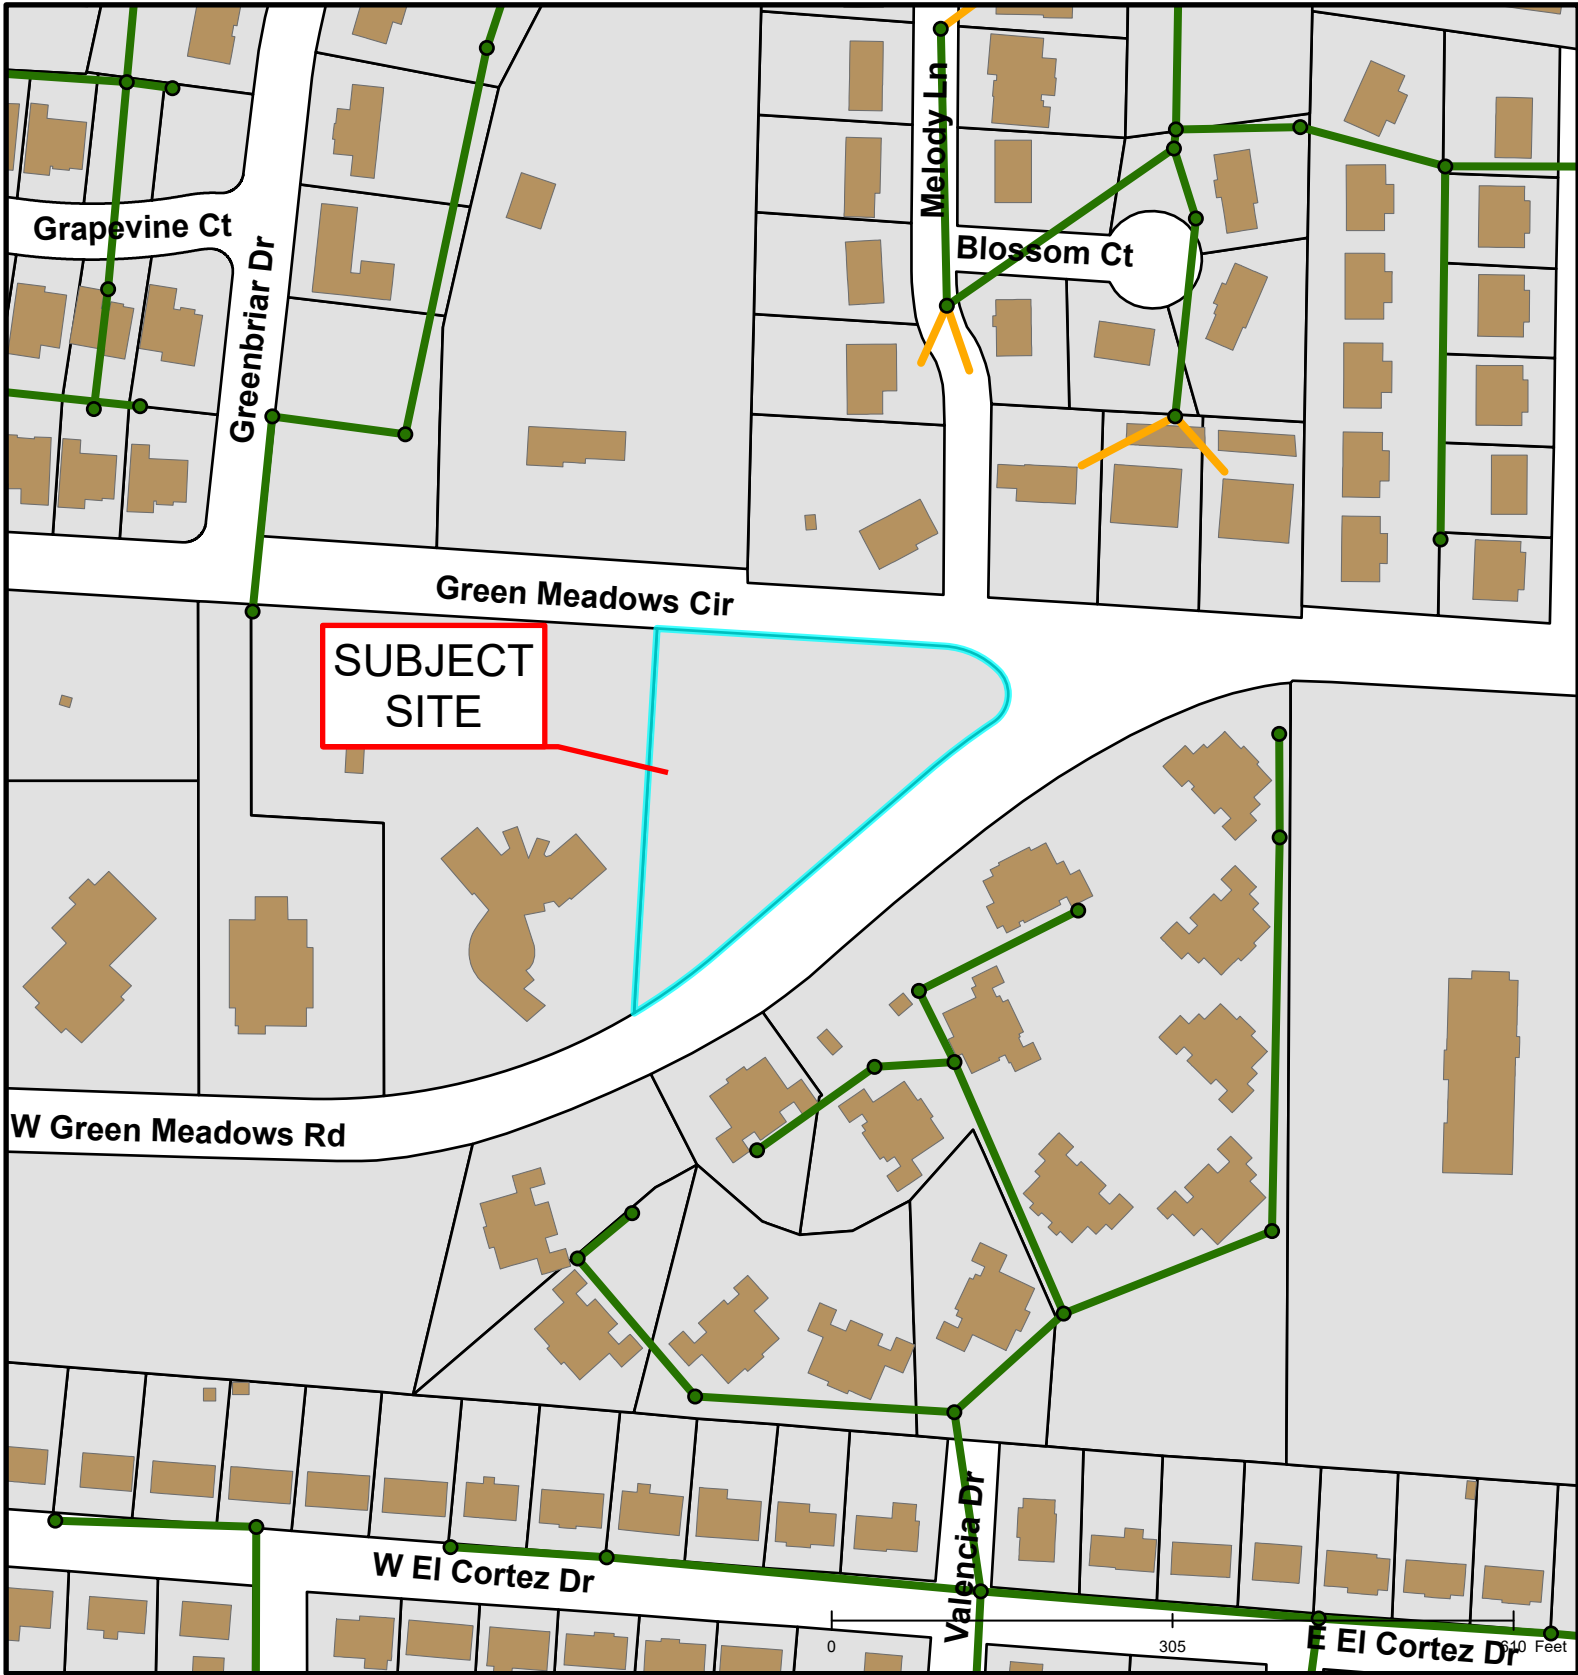

#127-2020: The Godfrey PD Plan Rezoning and Development Plan

#127-2020: The Godfrey PD Plan Rezoning and Development Plan

Created by The City of Columbia - Community Development Department

Parcel Data Source: Boone County Assessor

2017 Imagery: Boone County Assessor's Office

Hillshade Data: Boone County GIS

#127-2020: The Godfrey PD Plan Rezoning and Development Plan

Created by The City of Columbia - Community Development Department

Parcel Data Source: Boone County Assessor

2017 Imagery: Boone County Assessor's Office

Hillshade Data: Boone County GIS