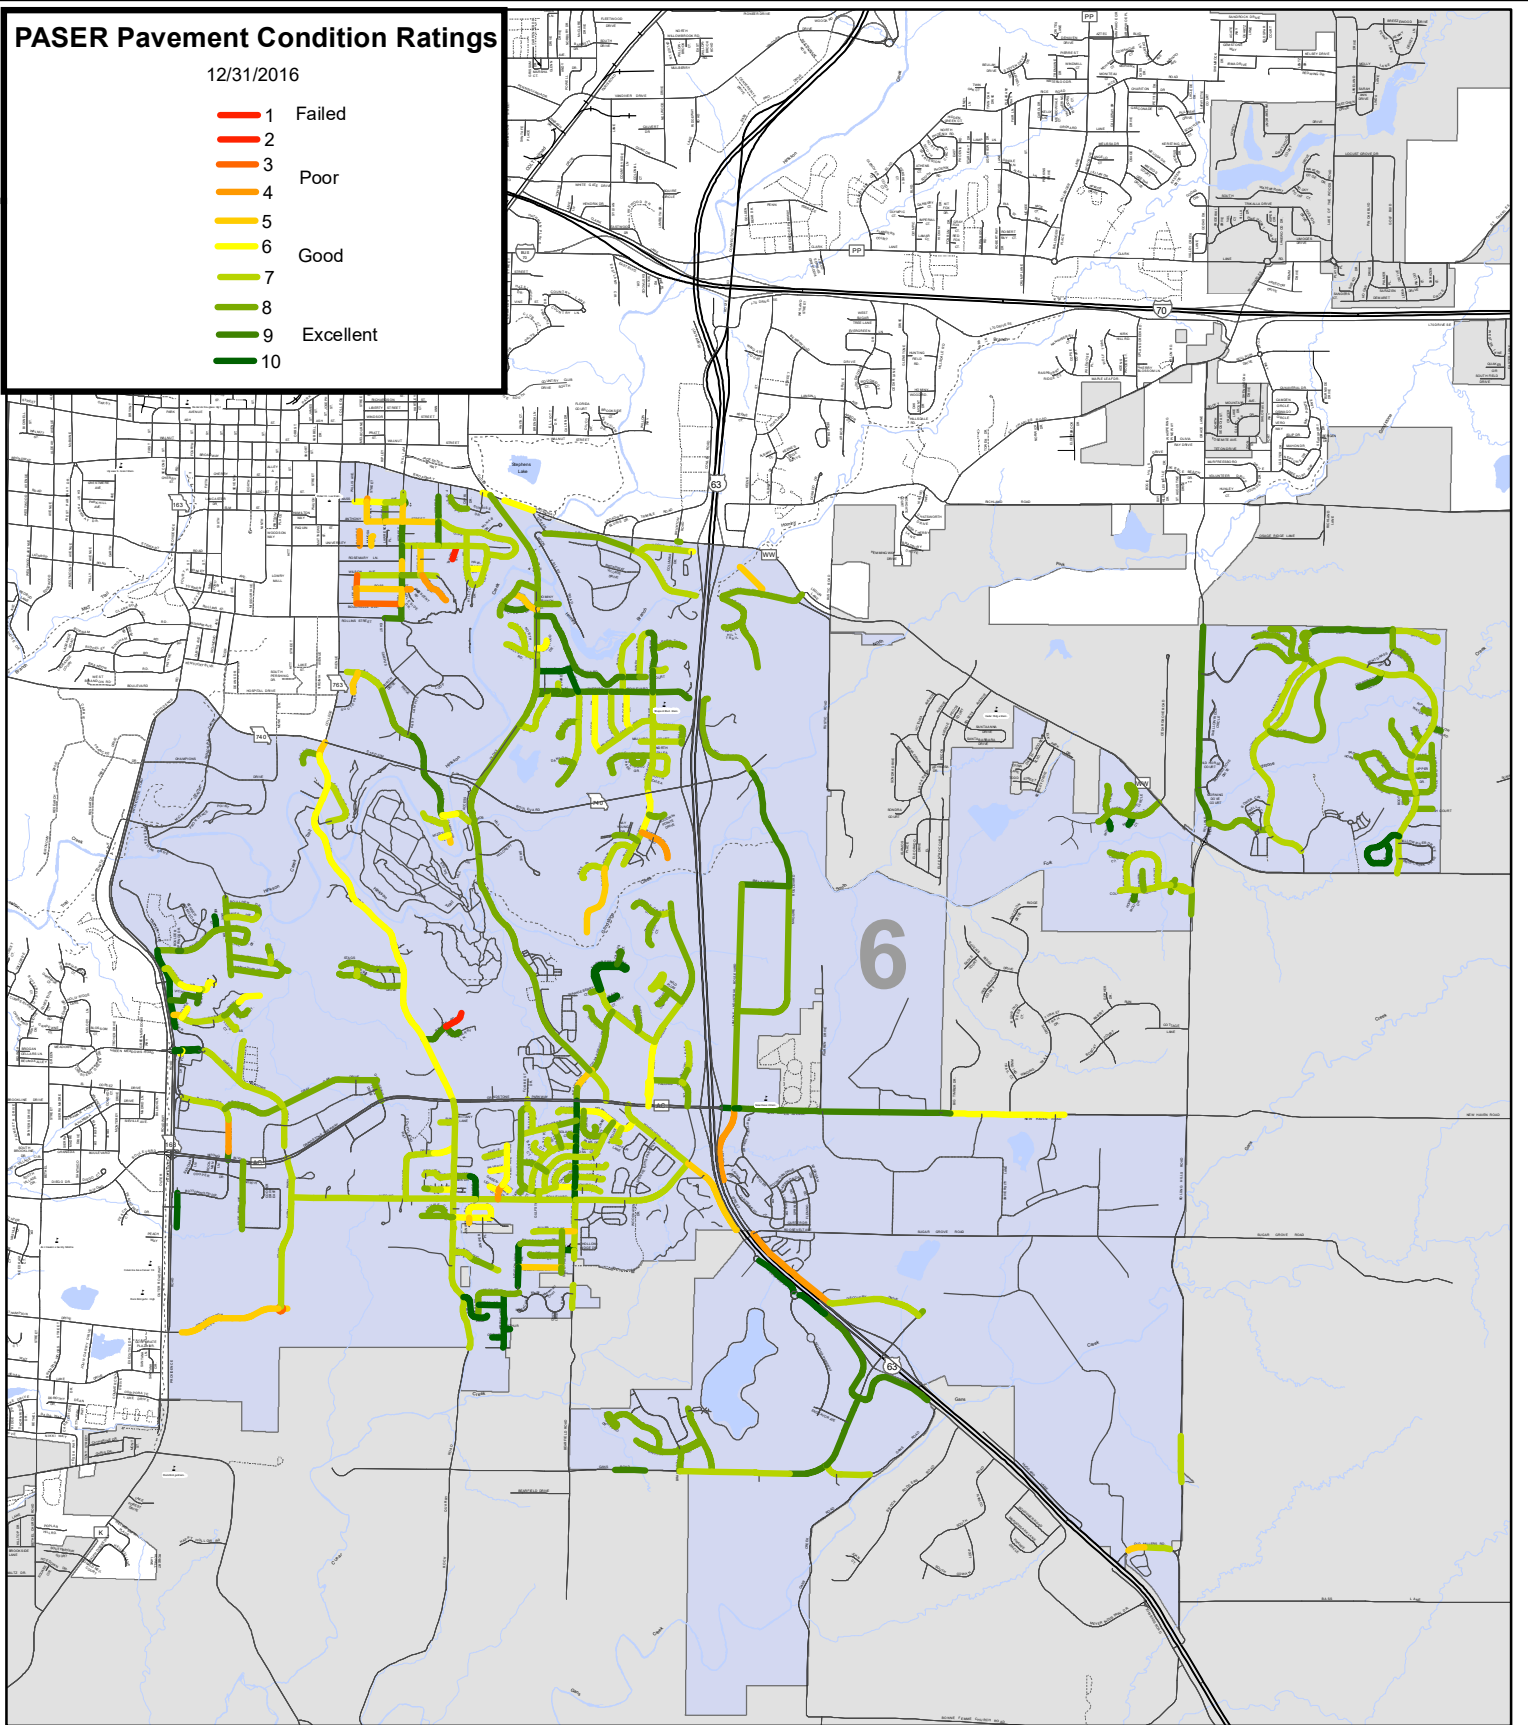

PASER Ratings by Ward CITY of COLUMBIA, MISSOURI

Scale 1"=6500'

12/31/2016

PASER Pavement Condition Ratings

12/31/2016

- 1 Failed
- 2
- 3 Poor
- 4
- 5
- 6 Good
- 7
- 8
- 9 Excellent
- 10

Legend

- Road_Shields_Poly
- Schools
- Trails
- Railroad
- Interstate or US Highways
- State Road
- Ramp
- Regular
- robo
- regular
- Private, Not Named
- Private, Named
- City Limit
- County_Boundaries
- Ward 2

12/31/2016

- 1 Failed
- 2
- 3 Poor
- 4
- 5
- 6 Good
- 7
- 8
- 9 Excellent
- 10

Legend

- Road_Shields_Poly
- Schools
- Trails
- Railroad
- Interstate or US Highways
- State Road
- Ramp
- Regular
- robo
- regular
- Private, Not Named
- Private, Named
- City Limit
- County_Boundaries
- Ward 5

PASER Ratings by Ward CITY of COLUMBIA, MISSOURI

Scale 1"=6500'

12/31/2016

PASER Pavement Condition Ratings

12/31/2016

- 1 Failed
- 2
- 3 Poor
- 4
- 5
- 6 Good
- 7
- 8
- 9 Excellent
- 10

Legend

- | | |
|---------------------------|--------------------|
| Road_Shields_Poly | robo |
| Schools | regular |
| Trails | Private, Not Named |
| Railroad | Private, Named |
| Interstate or US Highways | City Limit |
| State Road | County_Boundaries |
| Ramp | Ward 6 |
| Regular | |