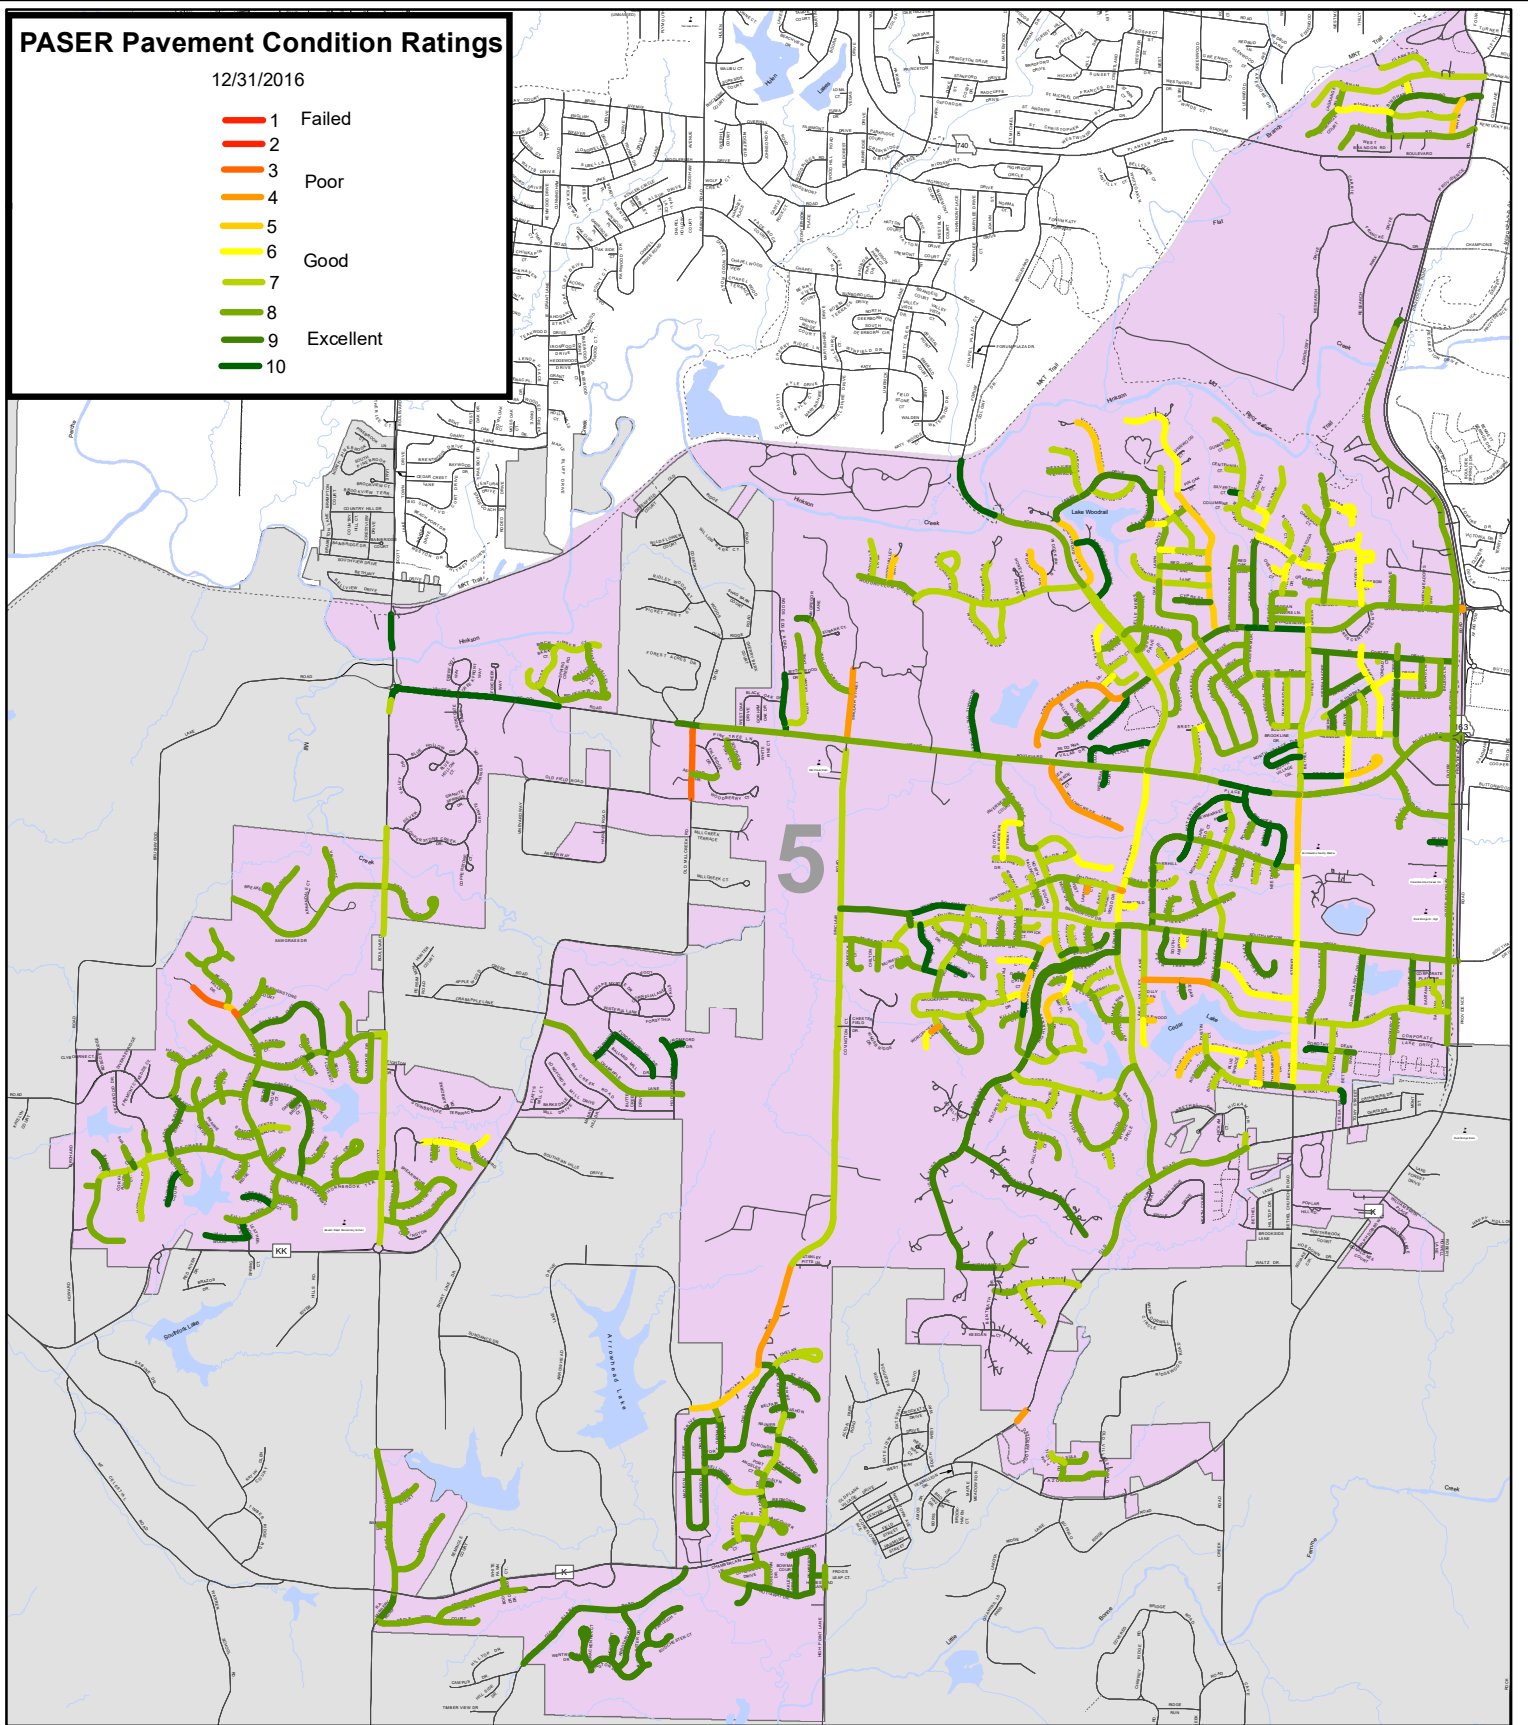

PASER Ratings by Ward CITY of COLUMBIA, MISSOURI

Scale 1"=6500'

12/31/2016

PASER Pavement Condition Ratings

12/31/2016

- 1 Failed
- 2
- 3 Poor
- 4
- 5
- 6 Good
- 7
- 8
- 9 Excellent
- 10

Legend

- Road_Shields_Poly
- Schools
- Trails
- Railroad
- Interstate or US Highways
- State Road
- Ramp
- Regular
- robo
- regular
- Private, Not Named
- Private, Named
- City Limit
- County_Boundaries
- Ward 2

12/31/2016

PASER Pavement Condition Ratings

12/31/2016

Legend

PASER Ratings by Ward CITY of COLUMBIA, MISSOURI

Scale 1"=6500'

12/31/2016

PASER Pavement Condition Ratings

12/31/2016

- 1 Failed
- 2
- 3 Poor
- 4
- 5
- 6 Good
- 7
- 8
- 9 Excellent
- 10

Legend

- Road_Shields_Poly
- Schools
- Trails
- Railroad
- Interstate or US Highways
- State Road
- Ramp
- Regular
- robo
- regular
- Private, Not Named
- Private, Named
- City Limit
- County_Boundaries
- Ward 5