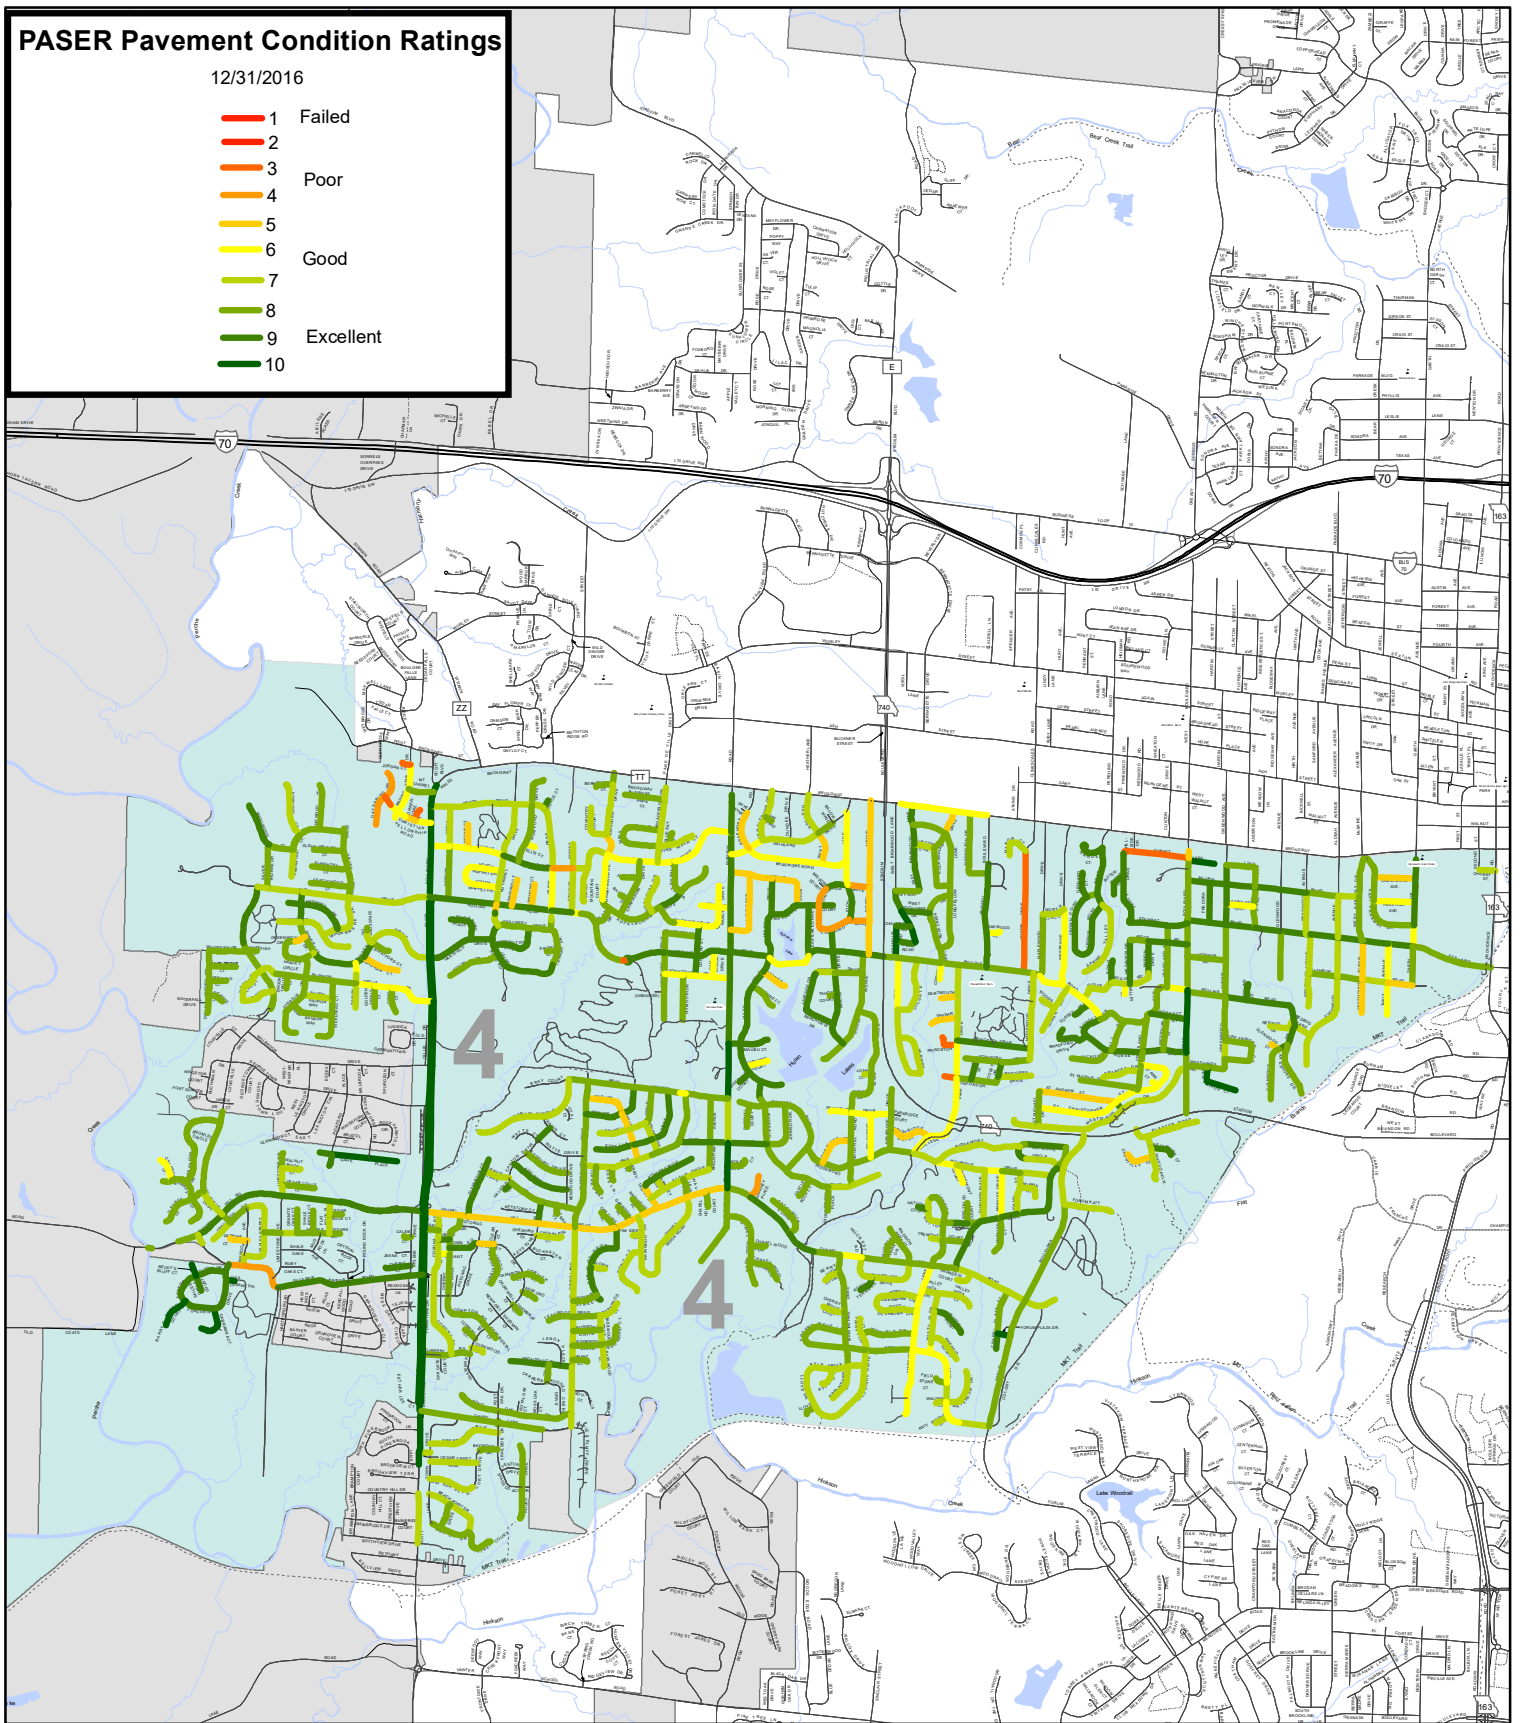

PASER Ratings by Ward CITY of COLUMBIA, MISSOURI

Scale 1"=6500'

12/31/2016

PASER Pavement Condition Ratings

12/31/2016

- 1 Failed
- 2
- 3 Poor
- 4
- 5
- 6 Good
- 7
- 8
- 9 Excellent
- 10

Legend

- Road_Shields_Poly
- Schools
- Trails
- Railroad
- Interstate or US Highways
- State Road
- Ramp
- Regular
- robo
- regular
- Private, Not Named
- Private, Named
- City Limit
- County_Boundaries
- Ward 2

PASER Ratings by Ward CITY of COLUMBIA, MISSOURI

Scale 1"=6500'

12/31/2016

PASER Pavement Condition Ratings

12/31/2016

Legend

PASER Ratings by Ward CITY of COLUMBIA, MISSOURI

Scale 1"=6500'

12/31/2016

PASER Pavement Condition Ratings

12/31/2016

Legend

PASER Ratings by Ward CITY of COLUMBIA, MISSOURI

Scale 1"=6500'

12/31/2016

PASER Pavement Condition Ratings

12/31/2016

- 1 Failed
- 2
- 3 Poor
- 4
- 5
- 6 Good
- 7
- 8
- 9 Excellent
- 10

Legend

- Road_Shields_Poly
- Schools
- Trails
- Railroad
- Interstate or US Highways
- State Road
- Ramp
- Regular
- robo
- regular
- Private, Not Named
- Private, Named
- City Limit
- County_Boundaries
- Ward 5