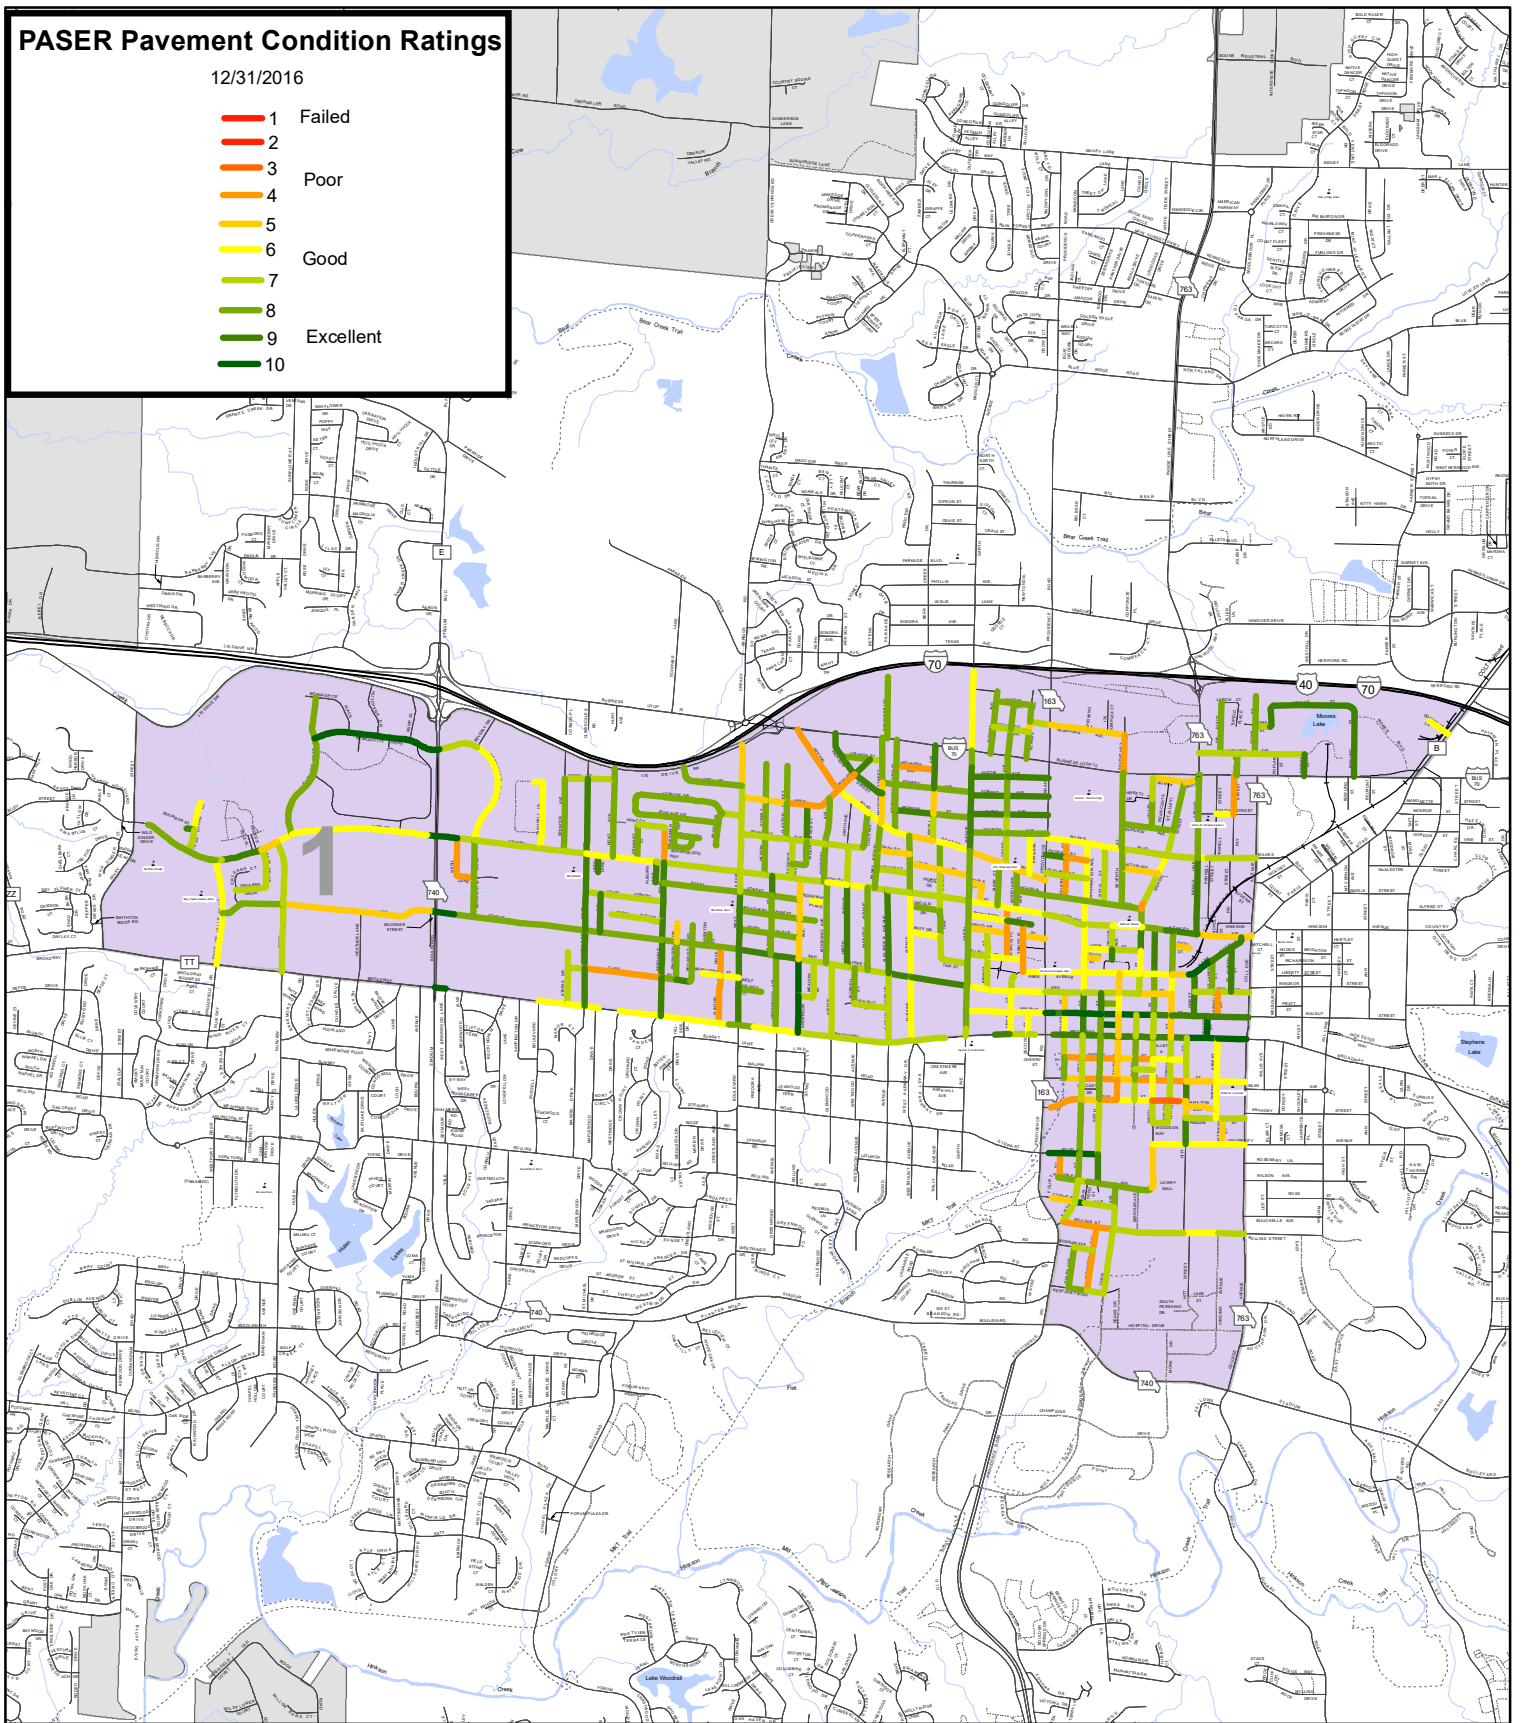

PASER Pavement Condition Ratings

12/31/2016

- 1 Failed
- 2
- 3 Poor
- 4
- 5
- 6 Good
- 7
- 8
- 9 Excellent
- 10

Legend

- Road_Shields_Poly
- Schools
- ⋯ Trails
- Railroad
- Interstate or US Highways
- State Road
- Ramp
- Regular
- robo
- regular
- ⋯ Private, Not Named
- ⋯ Private, Named
- City Limit
- County_Boundaries
- Ward 1

PASER Ratings by Ward CITY of COLUMBIA, MISSOURI

Scale 1"=6500'

12/31/2016

PASER Pavement Condition Ratings

12/31/2016

- 1 Failed
- 2
- 3 Poor
- 4
- 5
- 6 Good
- 7
- 8
- 9 Excellent
- 10

Legend

- Road_Shields_Poly
- Schools
- Trails
- Railroad
- Interstate or US Highways
- State Road
- Ramp
- Regular
- robo
- regular
- Private, Not Named
- Private, Named
- City Limit
- County_Boundaries
- Ward 2

PASER Ratings by Ward CITY of COLUMBIA, MISSOURI

Scale 1"=6500'

12/31/2016

PASER Pavement Condition Ratings

12/31/2016

Legend

PASER Ratings by Ward CITY of COLUMBIA, MISSOURI

Scale 1"=6500'