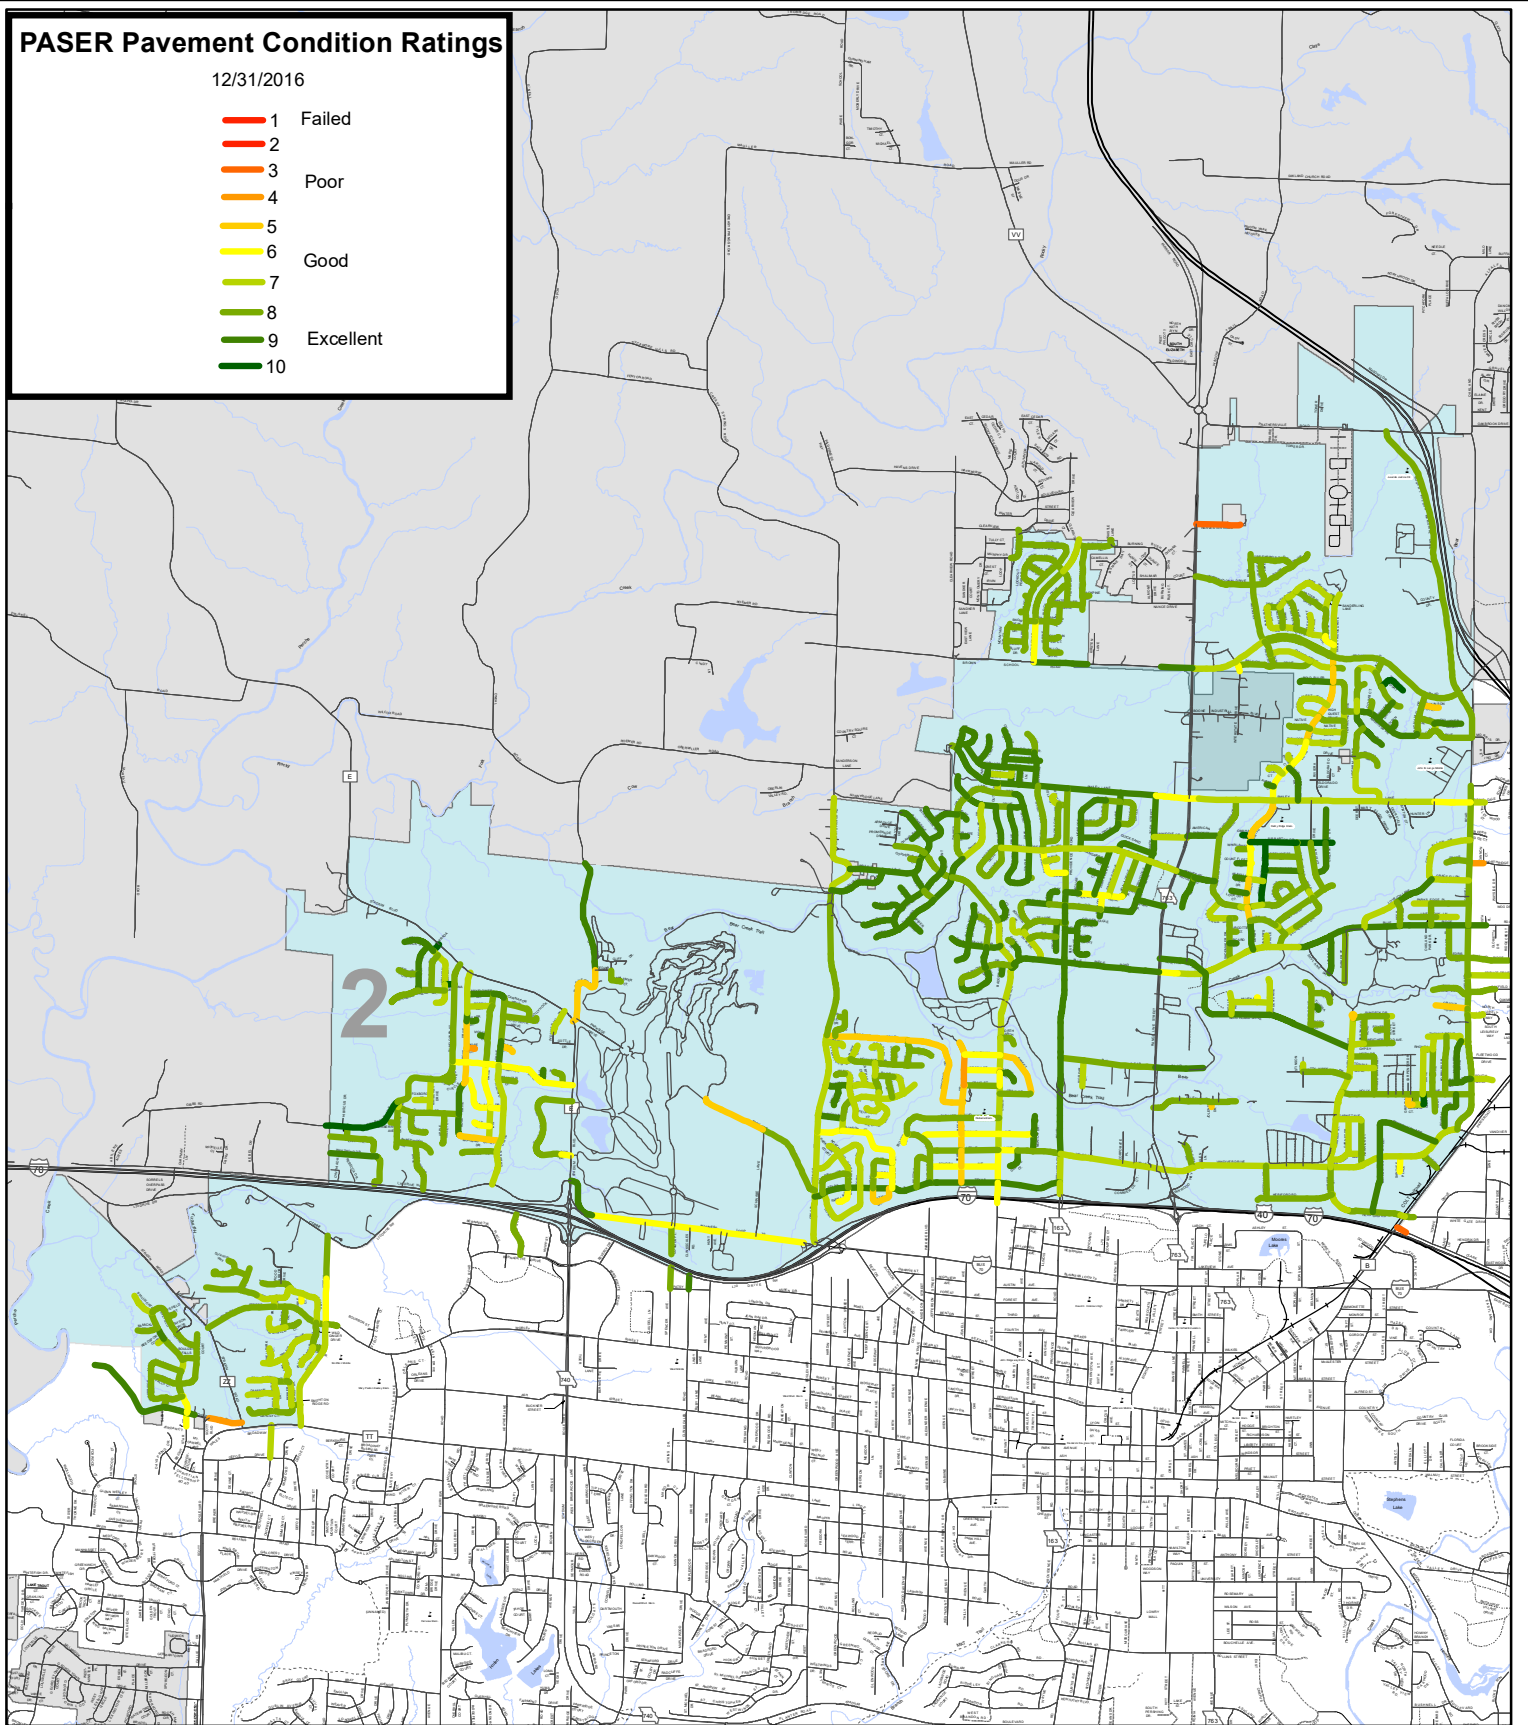

PASER Pavement Condition Ratings

12/31/2016

- 1 Failed
- 2
- 3 Poor
- 4
- 5
- 6 Good
- 7
- 8
- 9 Excellent
- 10

Legend

- Road_Shields_Poly
- Schools
- ⋯ Trails
- Railroad
- Interstate or US Highways
- State Road
- Ramp
- Regular
- robo
- regular
- ⋯ Private, Not Named
- ⋯ Private, Named
- City Limit
- County_Boundaries
- Ward 1

PASER Ratings by Ward CITY of COLUMBIA, MISSOURI

Scale 1"=6500'

12/31/2016

PASER Pavement Condition Ratings

12/31/2016

- 1 Failed
- 2
- 3 Poor
- 4
- 5
- 6 Good
- 7
- 8
- 9 Excellent
- 10

Legend

- Road_Shields_Poly
- Schools
- Trails
- Railroad
- Interstate or US Highways
- State Road
- Ramp
- Regular
- robo
- regular
- Private, Not Named
- Private, Named
- City Limit
- County_Boundaries
- Ward 2

12/31/2016

- 1 Failed
- 2
- 3 Poor
- 4
- 5
- 6 Good
- 7
- 8
- 9 Excellent
- 10

Legend

- Road_Shields_Poly
- Schools
- Trails
- Railroad
- Interstate or US Highways
- State Road
- Ramp
- Regular
- robo
- regular
- Private, Not Named
- Private, Named
- City Limit
- County_Boundaries
- Ward 5