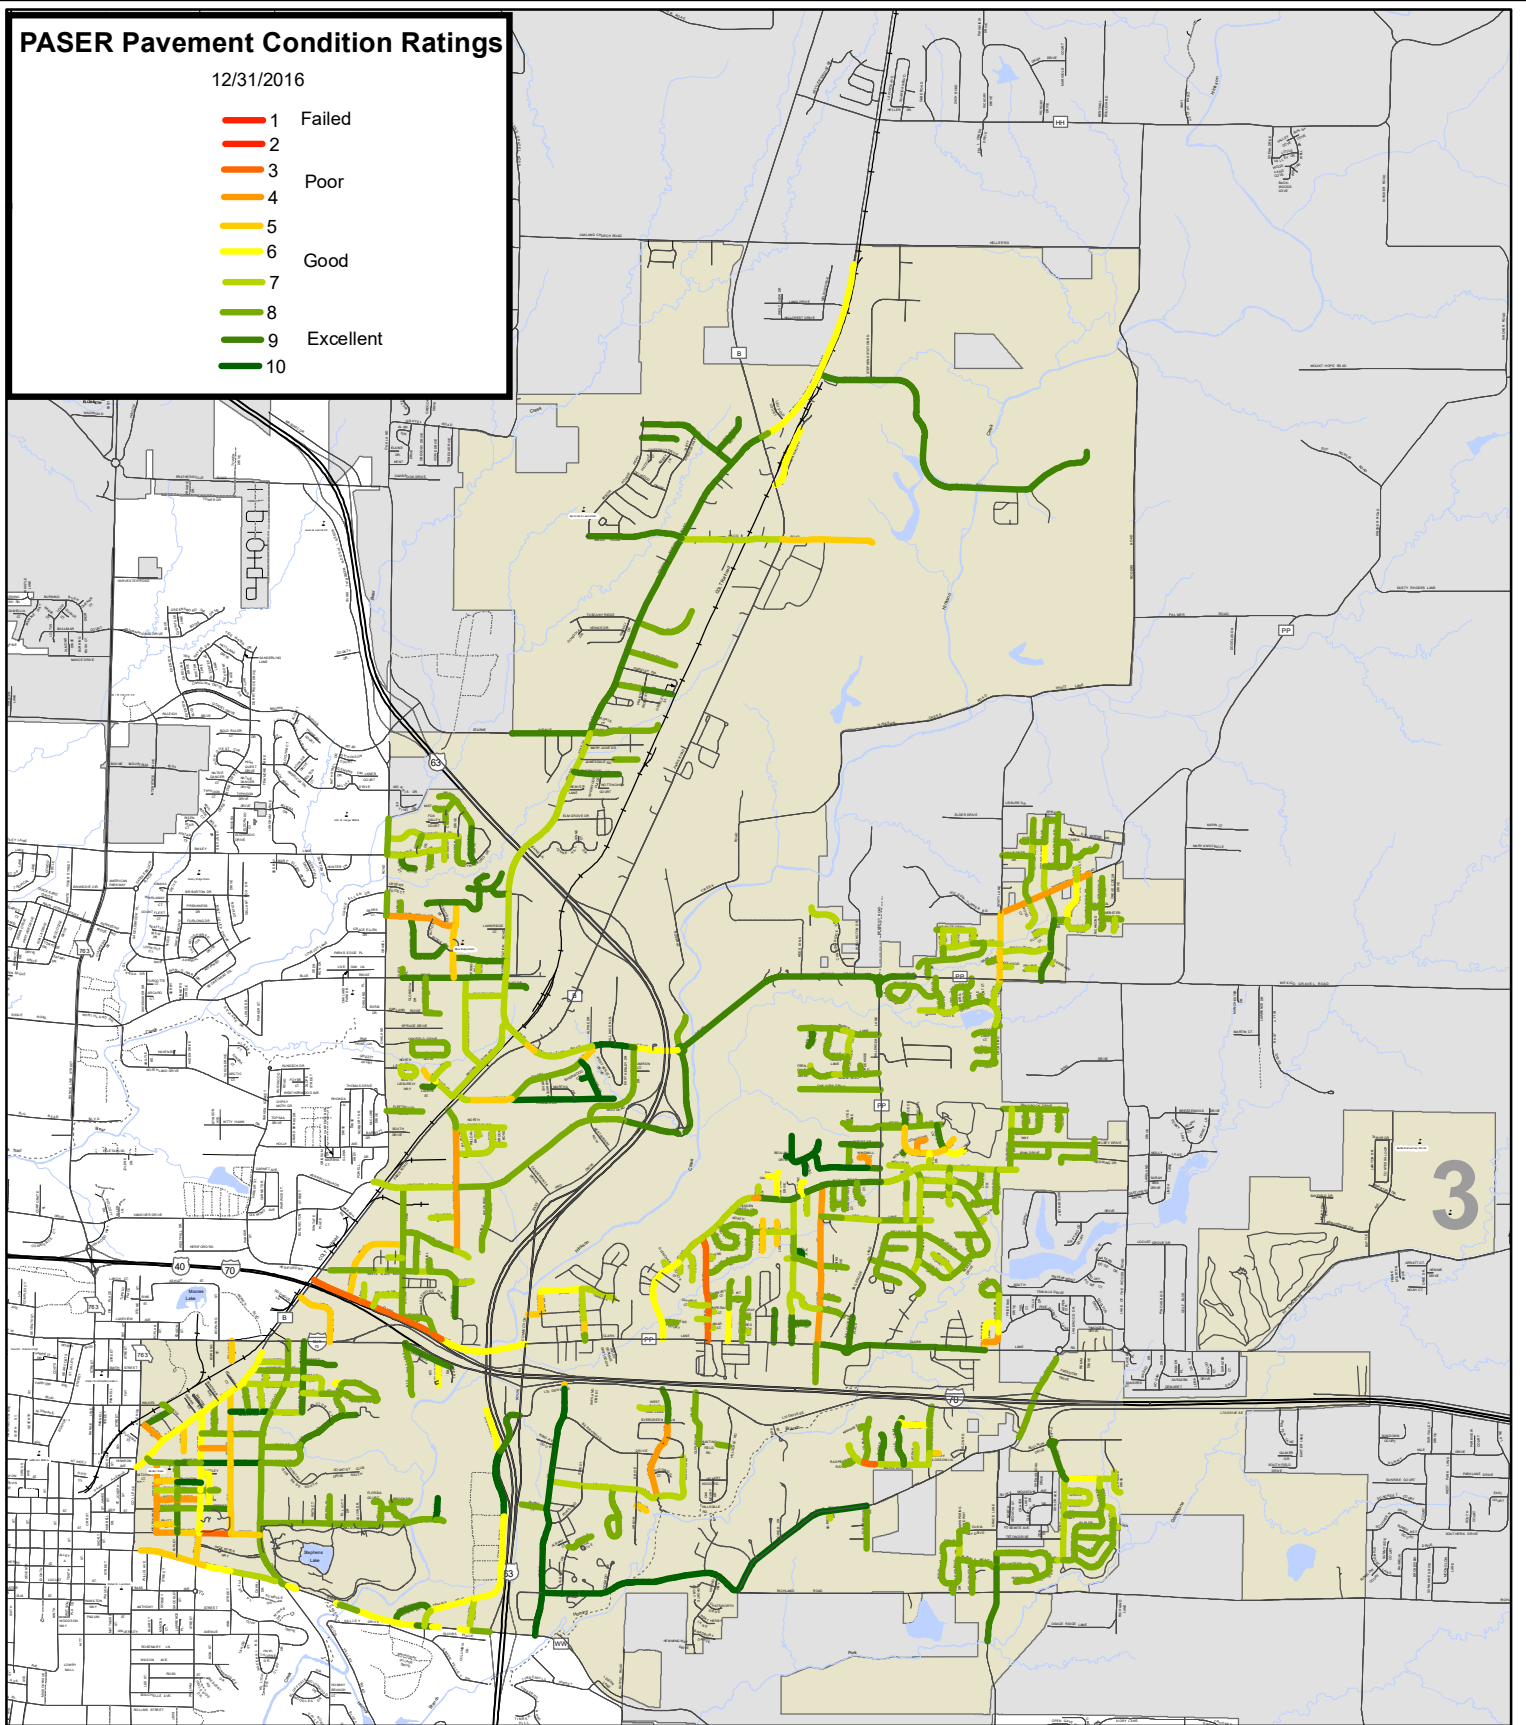

PASER Ratings by Ward CITY of COLUMBIA, MISSOURI

Scale 1"=6500'

12/31/2016

PASER Pavement Condition Ratings

12/31/2016

- 1 Failed
- 2
- 3 Poor
- 4
- 5
- 6 Good
- 7
- 8
- 9 Excellent
- 10

Legend

- Road_Shields_Poly
- Schools
- Trails
- Railroad
- Interstate or US Highways
- State Road
- Ramp
- Regular
- robo
- regular
- Private, Not Named
- Private, Named
- City Limit
- County_Boundaries
- Ward 2

PASER Ratings by Ward CITY of COLUMBIA, MISSOURI

Scale 1"=6500'

12/31/2016

PASER Pavement Condition Ratings

12/31/2016

Legend

PASER Ratings by Ward CITY of COLUMBIA, MISSOURI

Scale 1"=6500'

12/31/2016

PASER Pavement Condition Ratings

12/31/2016

Legend

PASER Ratings by Ward CITY of COLUMBIA, MISSOURI

Scale 1"=6500'

12/31/2016

PASER Pavement Condition Ratings

12/31/2016

- 1 Failed
- 2
- 3 Poor
- 4
- 5
- 6 Good
- 7
- 8
- 9 Excellent
- 10

Legend

- Road_Shields_Poly
- Schools
- Trails
- Railroad
- Interstate or US Highways
- State Road
- Ramp
- Regular
- robo
- regular
- Private, Not Named
- Private, Named
- City Limit
- County_Boundaries
- Ward 5