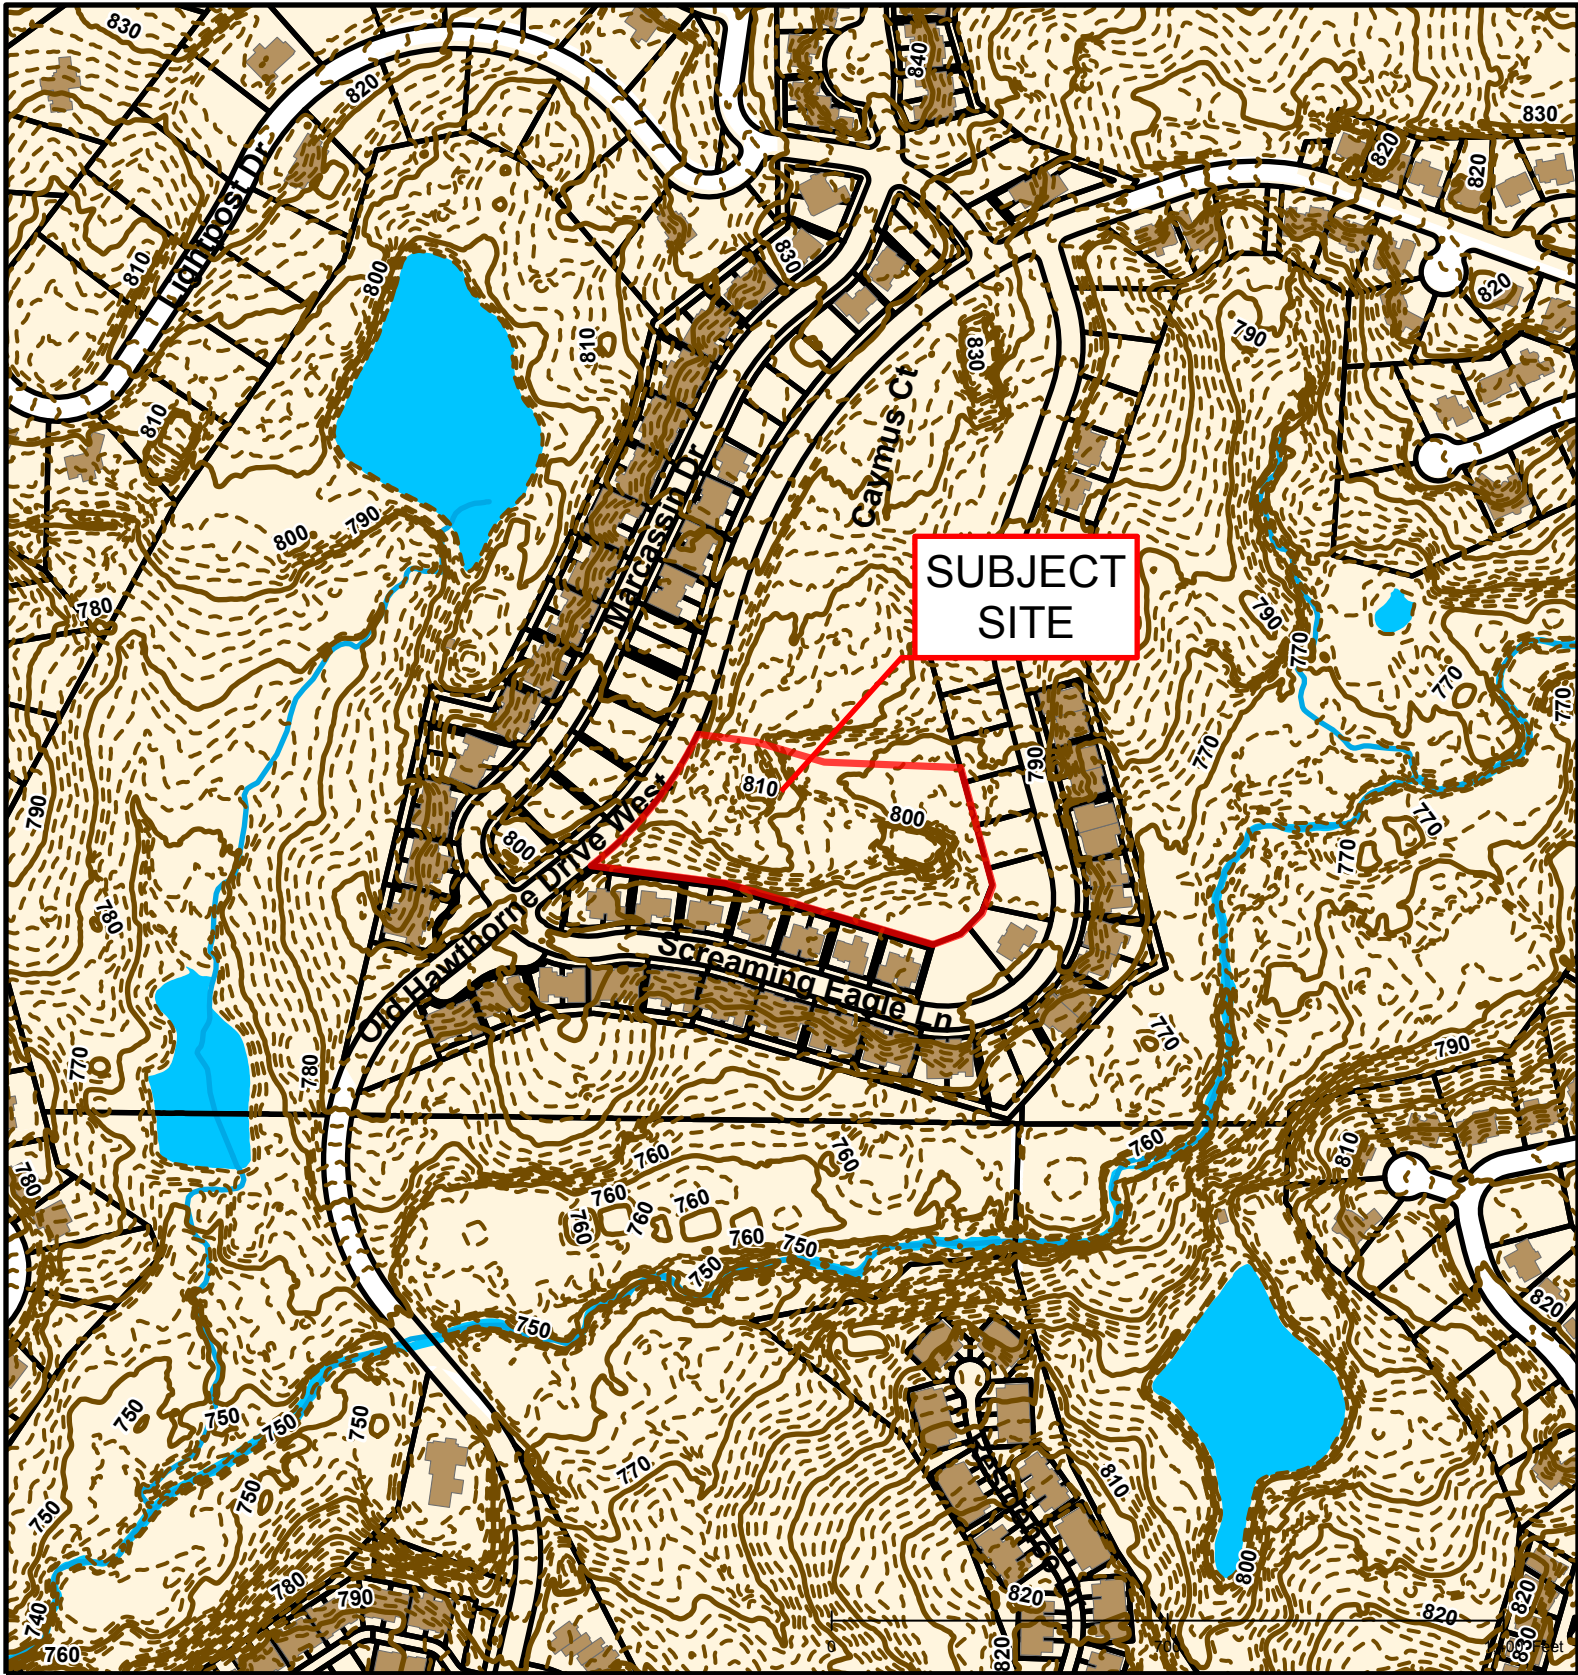

#18-3: The Villas at Old Hawthorne Plat 9B Replat

Created by The City of Columbia - Community Development Department

Parcel Data Source: Boone County Assessor

2015 Imagery: Boone County Assessor's Office

Hillshade Data: Boone County GIS Office

#18-3: The Villas at Old Hawthorne Plat 9B Replat

Created by The City of Columbia - Community Development Department

Parcel Data Source: Boone County Assessor

2015 Imagery: Boone County Assessor's Office