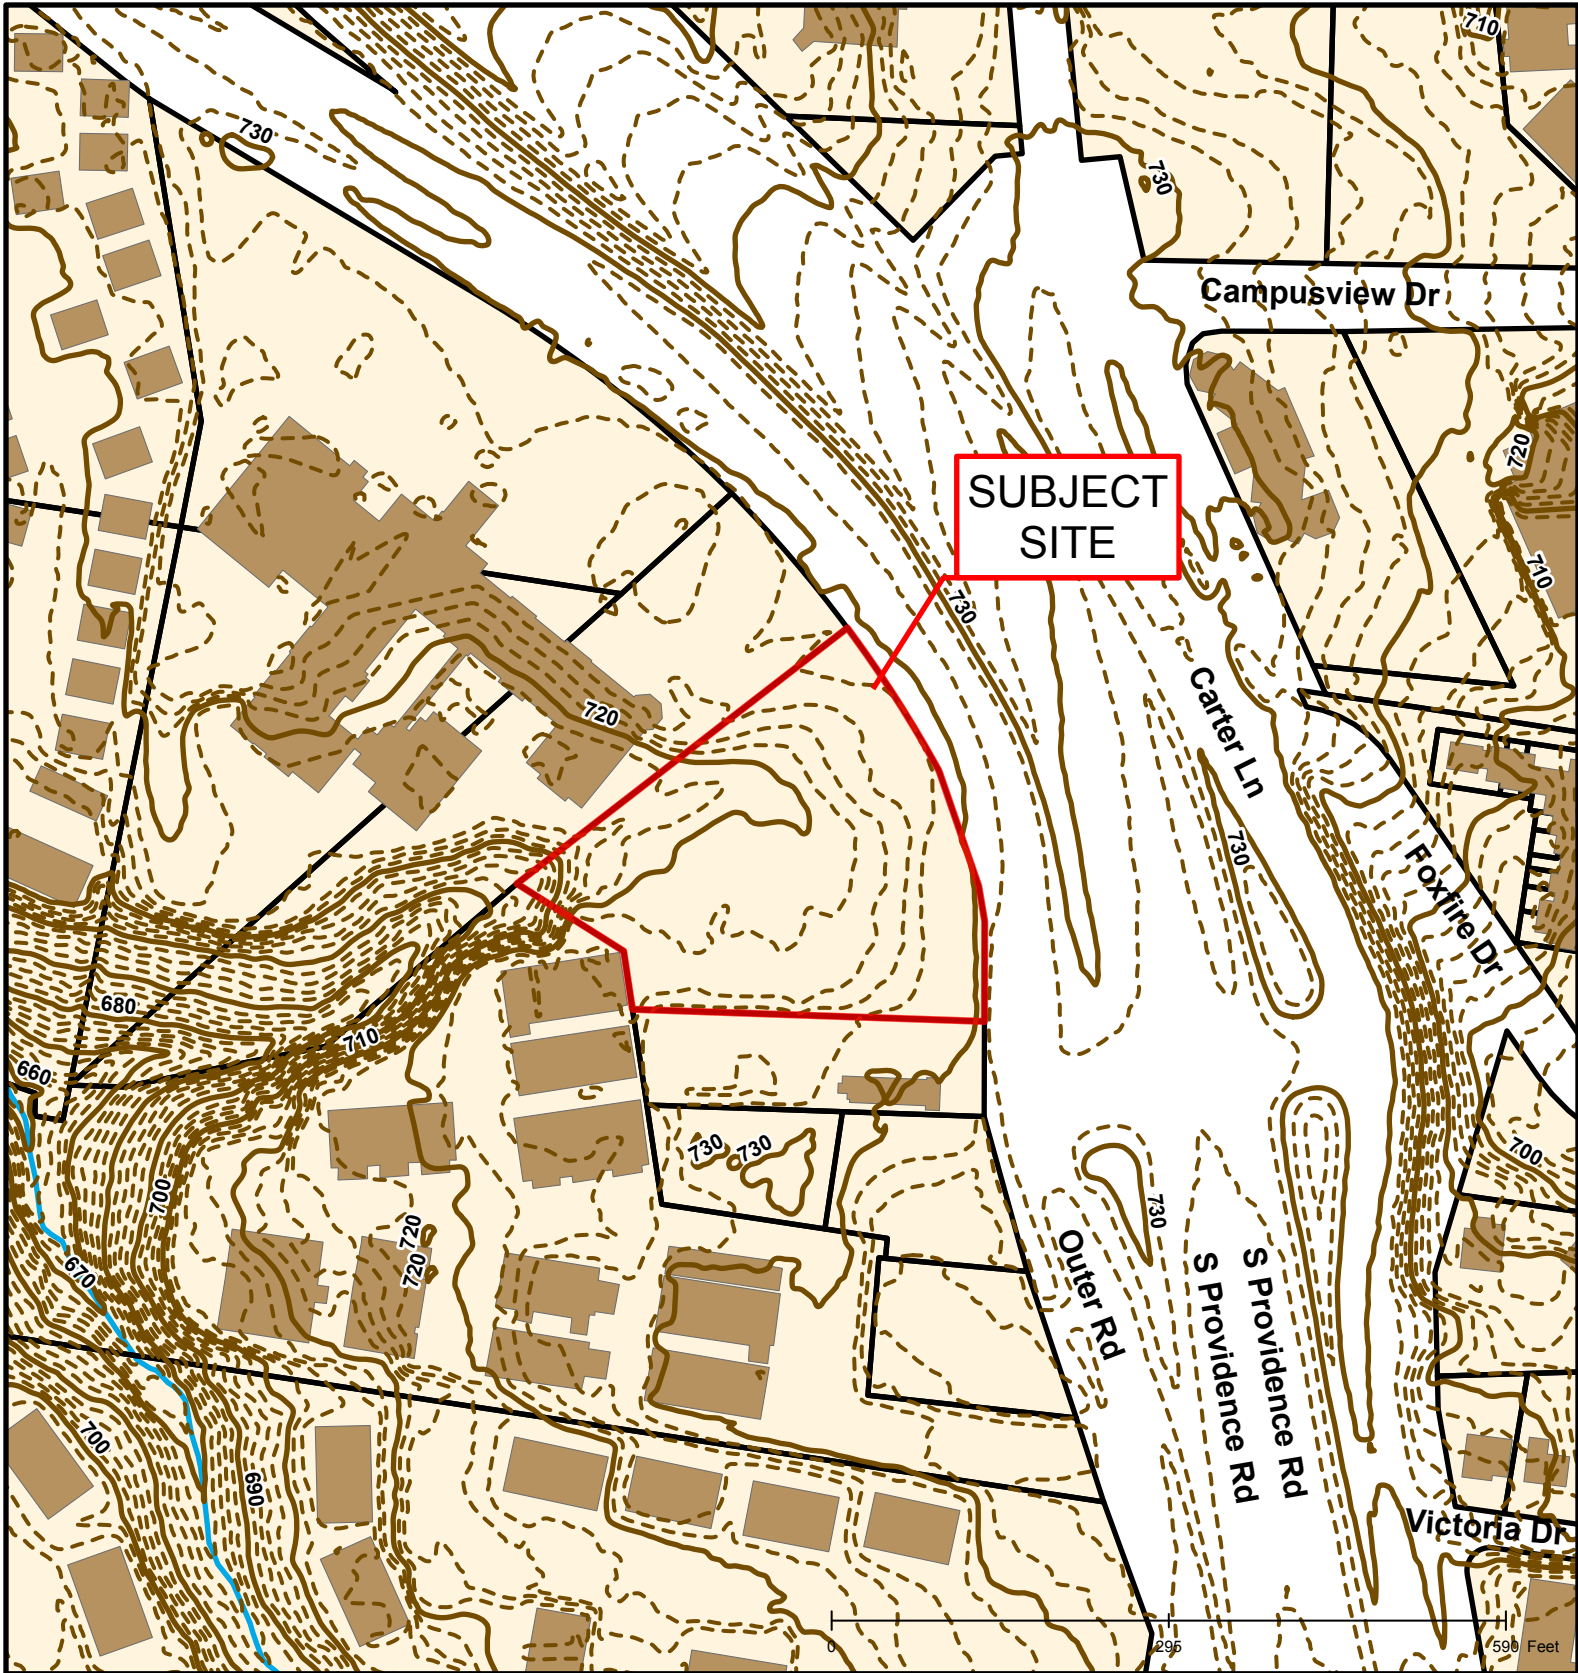

#17-211: Schilb Antiquarian PD Plan

	Roads		Columbia City Limit
	City Zoning		CityViewparcels
	Parcels		

Created by The City of Columbia - Community Development Department

Parcel Data Source: Boone County Assessor

2015 Imagery: Boone County Assessor's Office

Hillshade Data: Boone County GIS Office

#17-211: Schilb Antiquarian PD Plan

Created by The City of Columbia - Community Development Department

Parcel Data Source: Boone County Assessor

2015 Imagery: Boone County Assessor's Office

Hillshade Data: Boone County GIS Office

#17-211: Schilb Antiquarian PD Plan

Created by The City of Columbia - Community Development Department