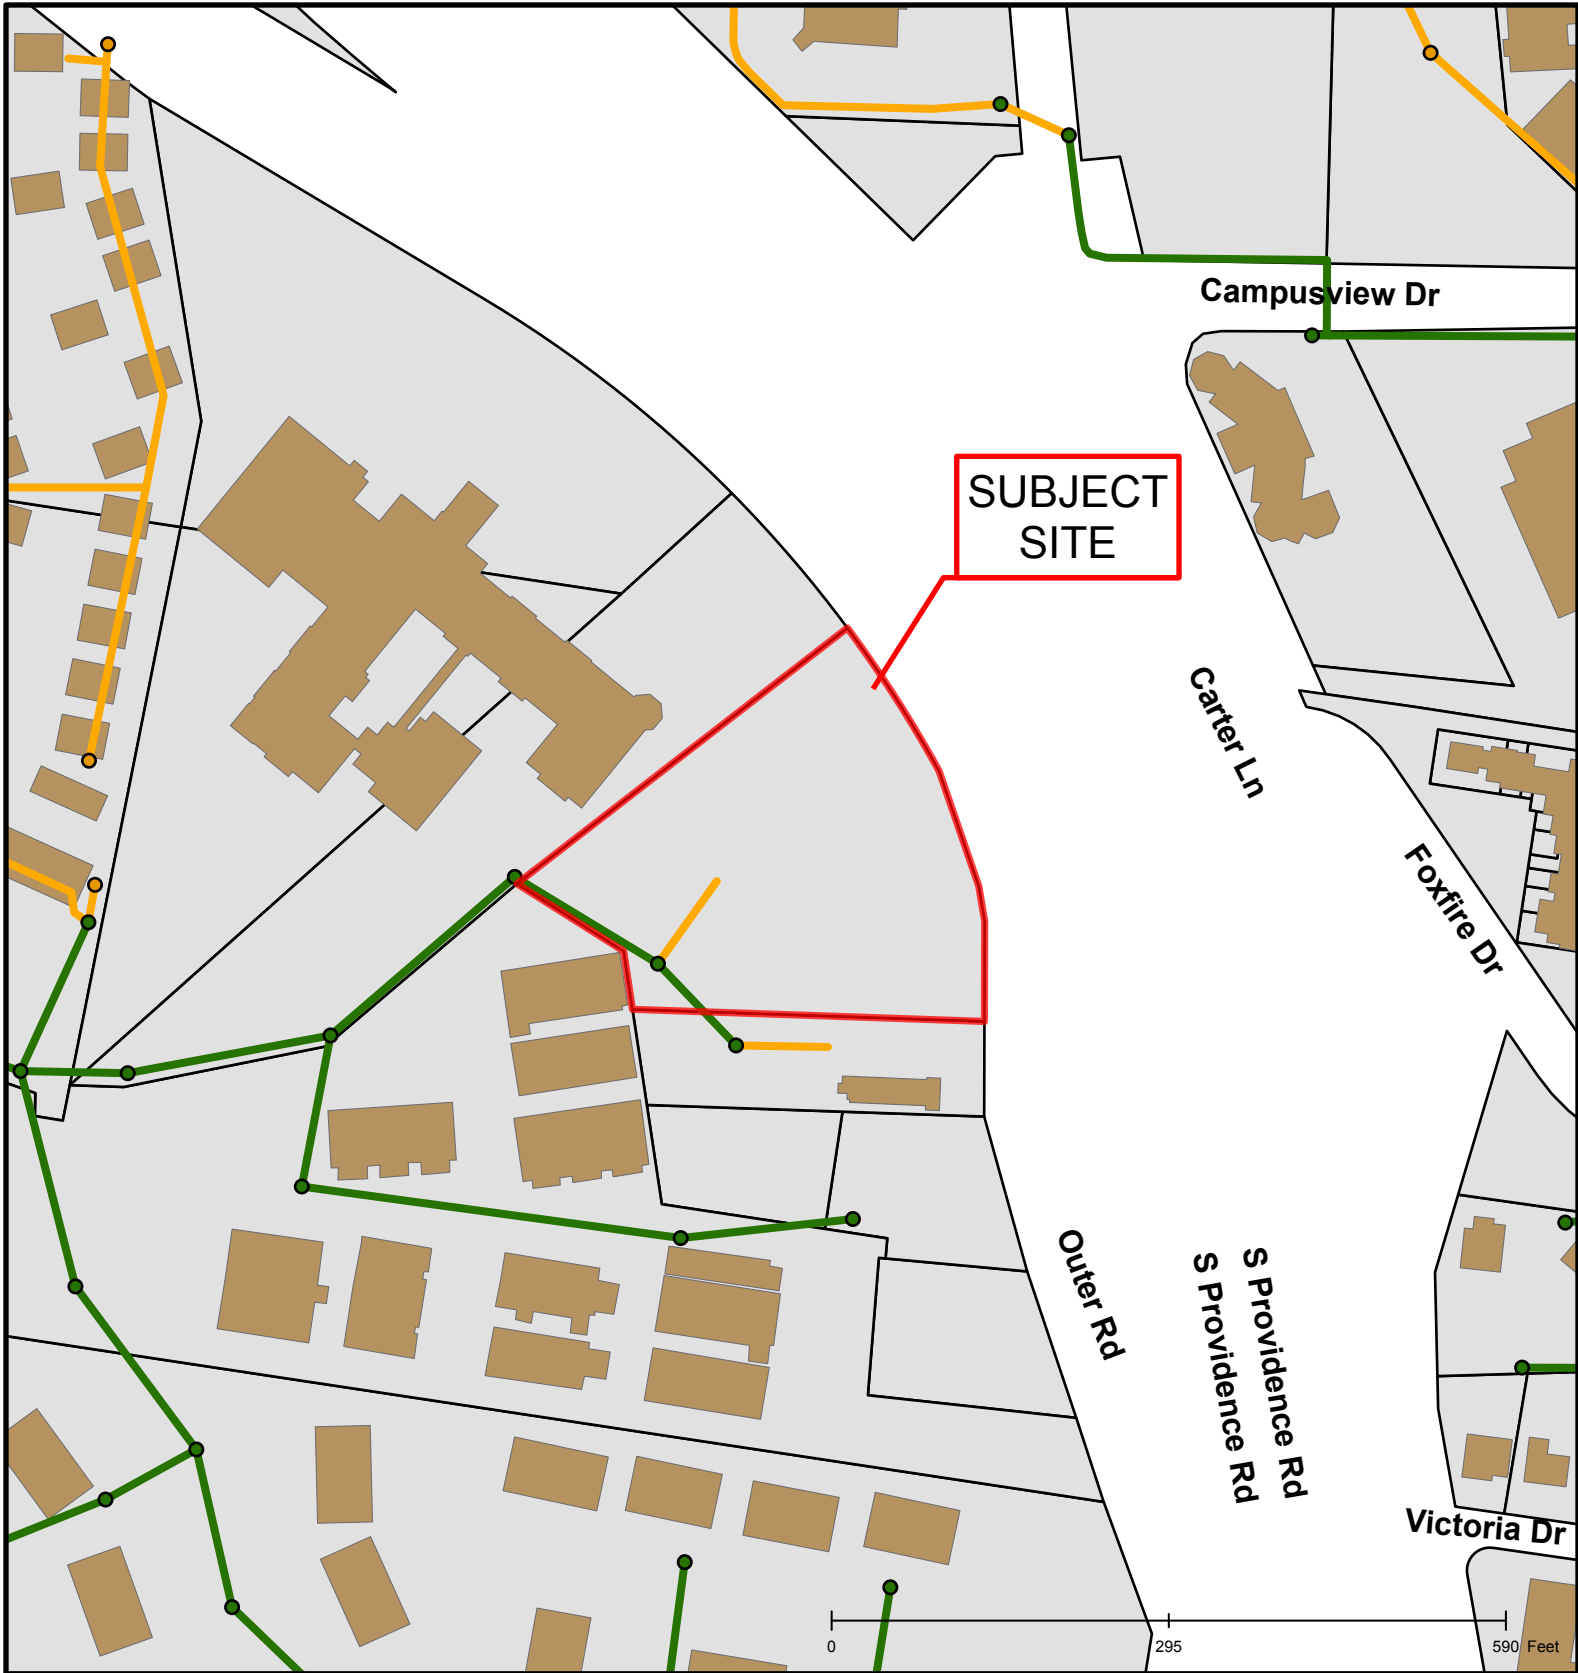

#17-211: Schilb Antiquarian PD Plan

	Roads		Columbia City Limit
	City Zoning		CityViewparcels
	Parcels		

Created by The City of Columbia - Community Development Department

Parcel Data Source: Boone County Assessor

2015 Imagery: Boone County Assessor's Office

Hillshade Data: Boone County GIS Office

#17-211: Schilb Antiquarian PD Plan

Created by The City of Columbia - Community Development Department

Parcel Data Source: Boone County Assessor

2015 Imagery: Boone County Assessor's Office

Hillshade Data: Boone County GIS Office

#17-211: Schilb Antiquarian PD Plan

Created by The City of Columbia - Community Development Department