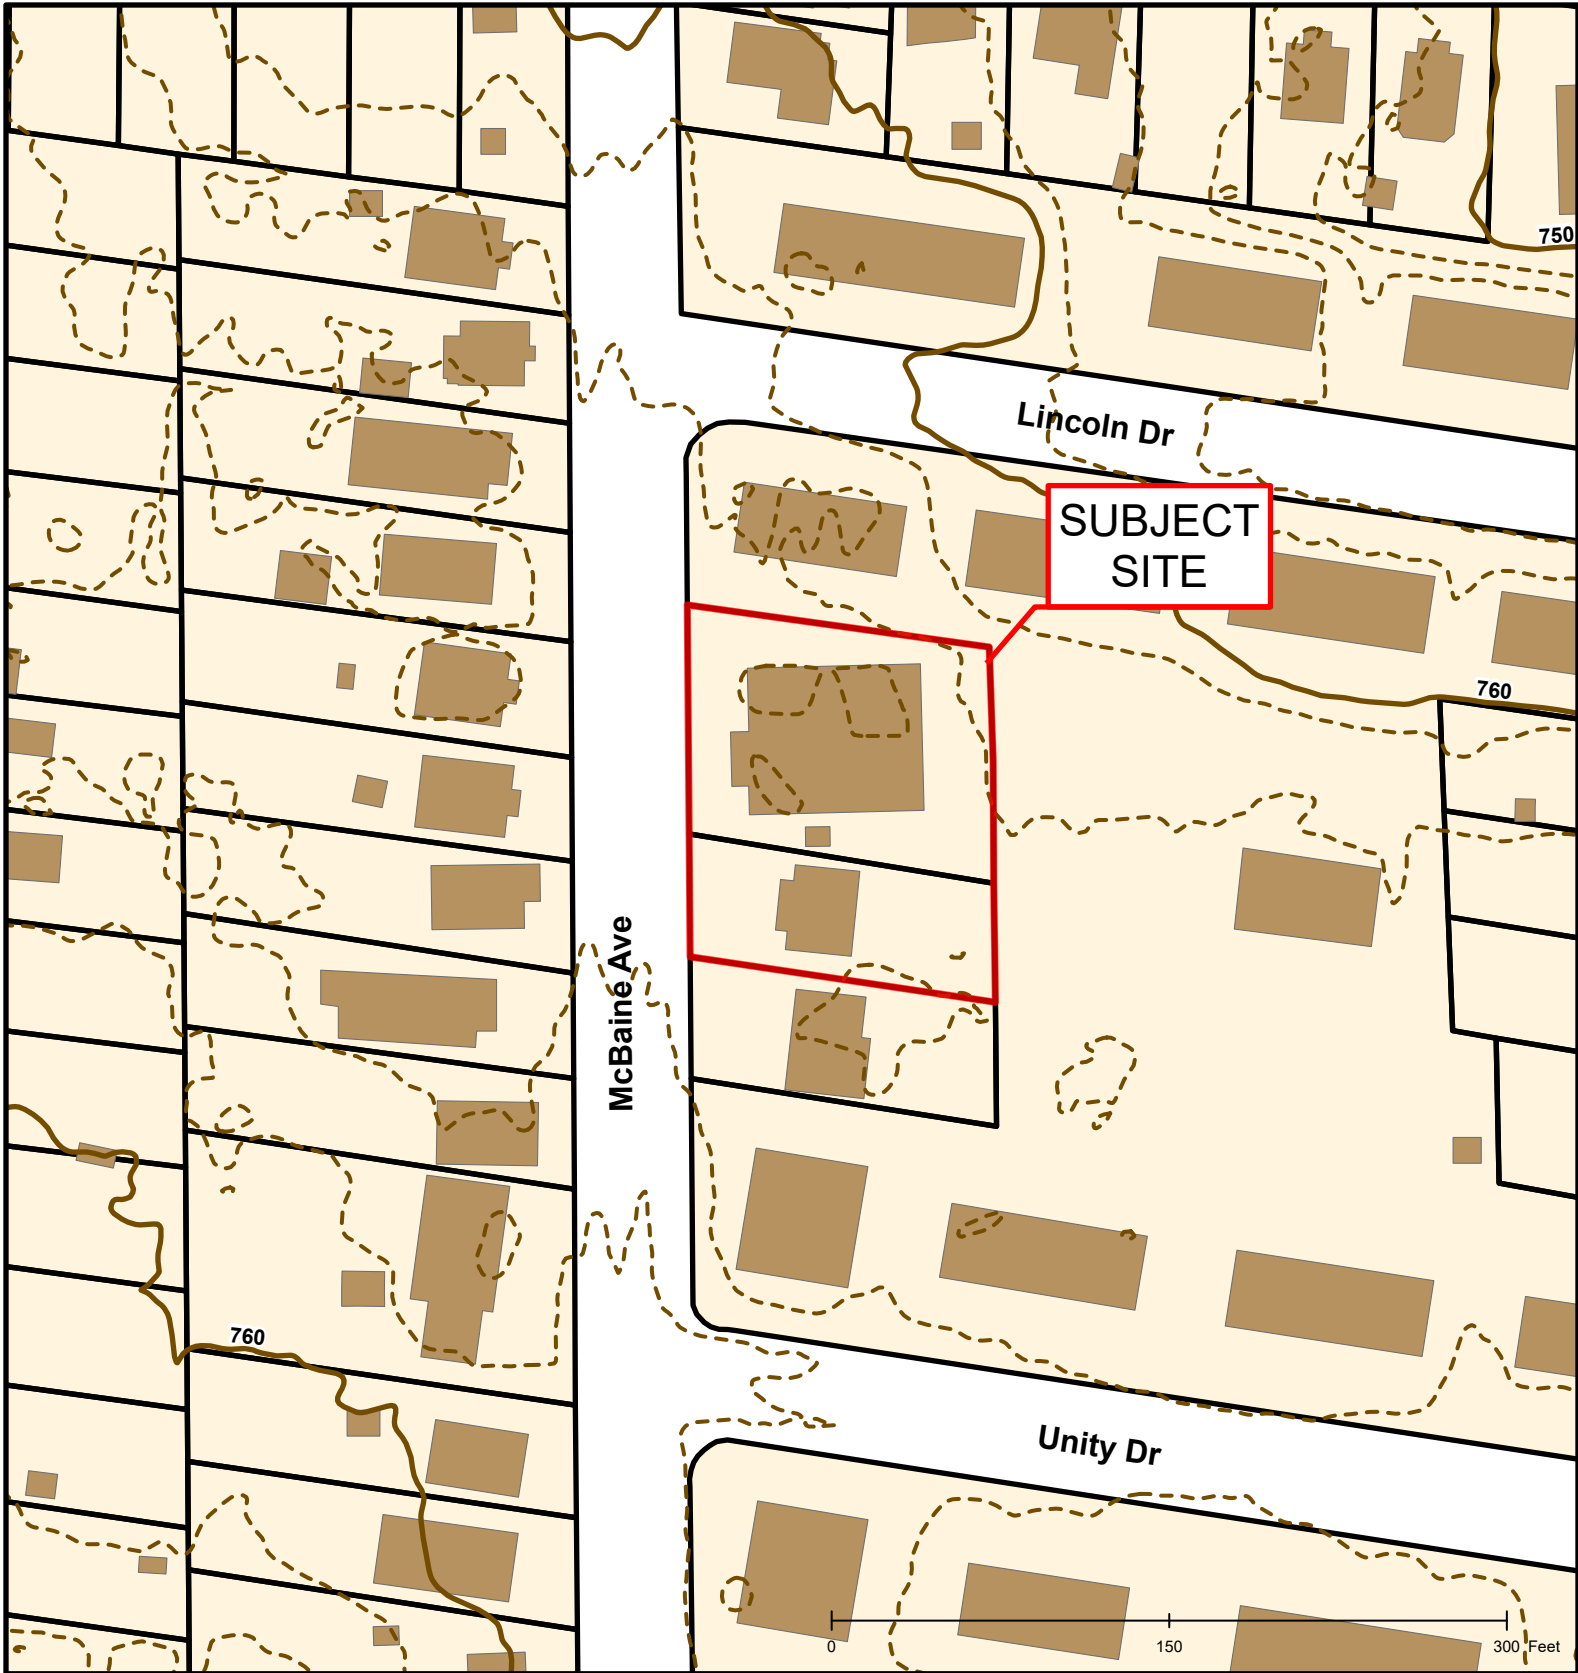

# #18-191: Neighborhood Nanny Plat 1 Replat

 Roads	 Columbia City Limit
 City Zoning	 CityViewparcels
 Parcels	

## #18-191: Neighborhood Nanny Plat 1 Replat

Created by The City of Columbia - Community Development Department

Parcel Data Source: Boone County Assessor

2015 Imagery: Boone County Assessor's Office

Hillshade Data: Boone County GIS Office

# #18-191: Neighborhood Nanny Plat 1 Replat

	City Sanitary Structure		City Sanitary Line		Building Footprint
	Private Sanitary Structure		Private Sanitary Line		Parcels
	Roads		Columbia City Limit		CityViewparcels