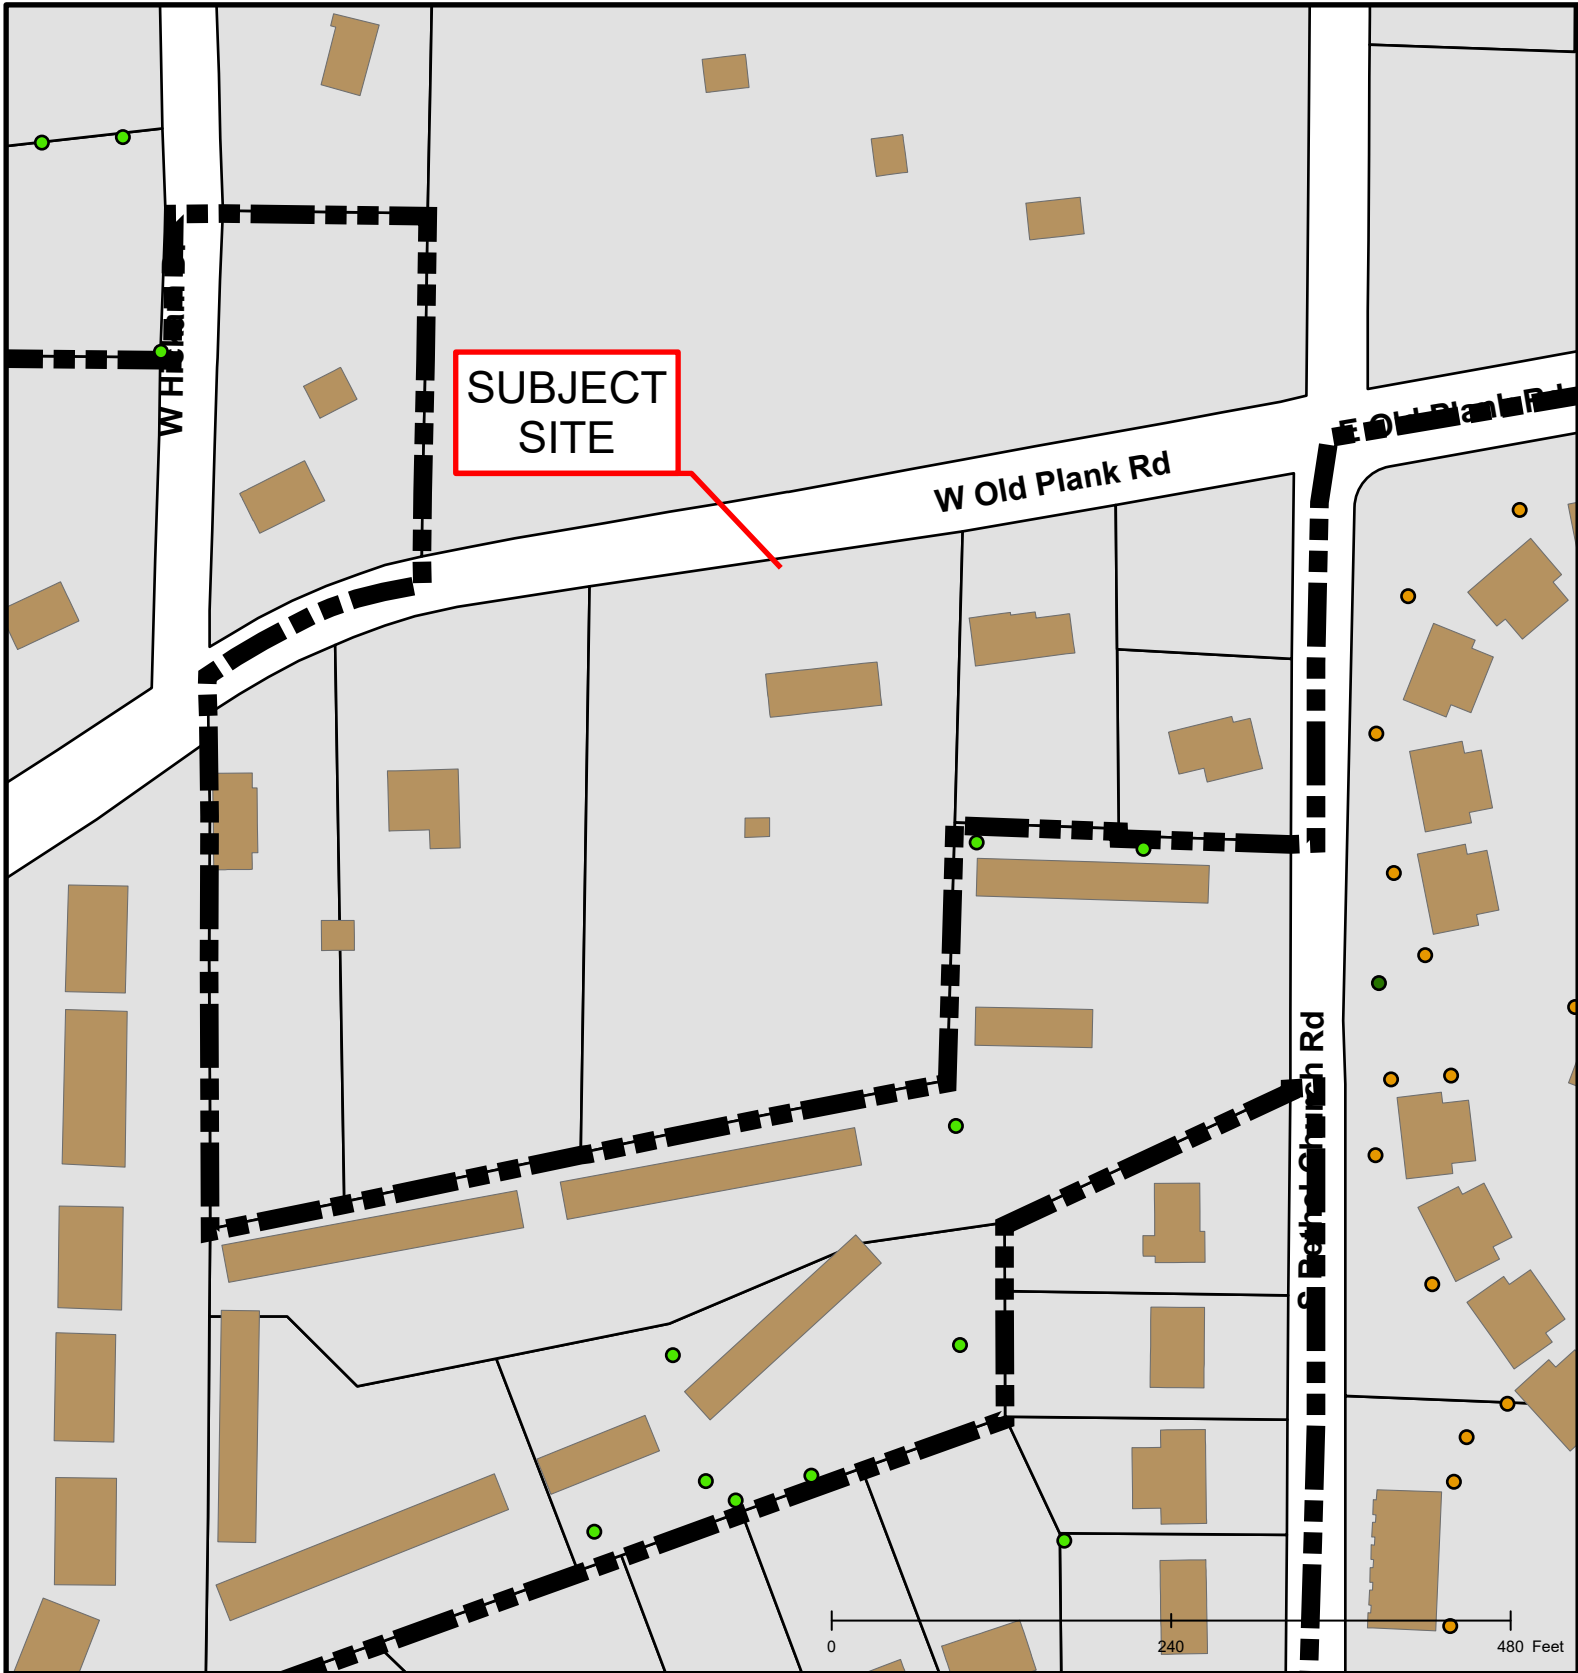

206-2020: 200 W. Old Plank Road Annexation

206-2020: 200 W. Old Plank Road Annexation

 BCRSD	 BCRSD
 City Sanitary Structure	 City Sanitary Line
 Private Sanitary Structure	 Private Sanitary Line

206-2020: 200 W. Old Plank Road Annexation