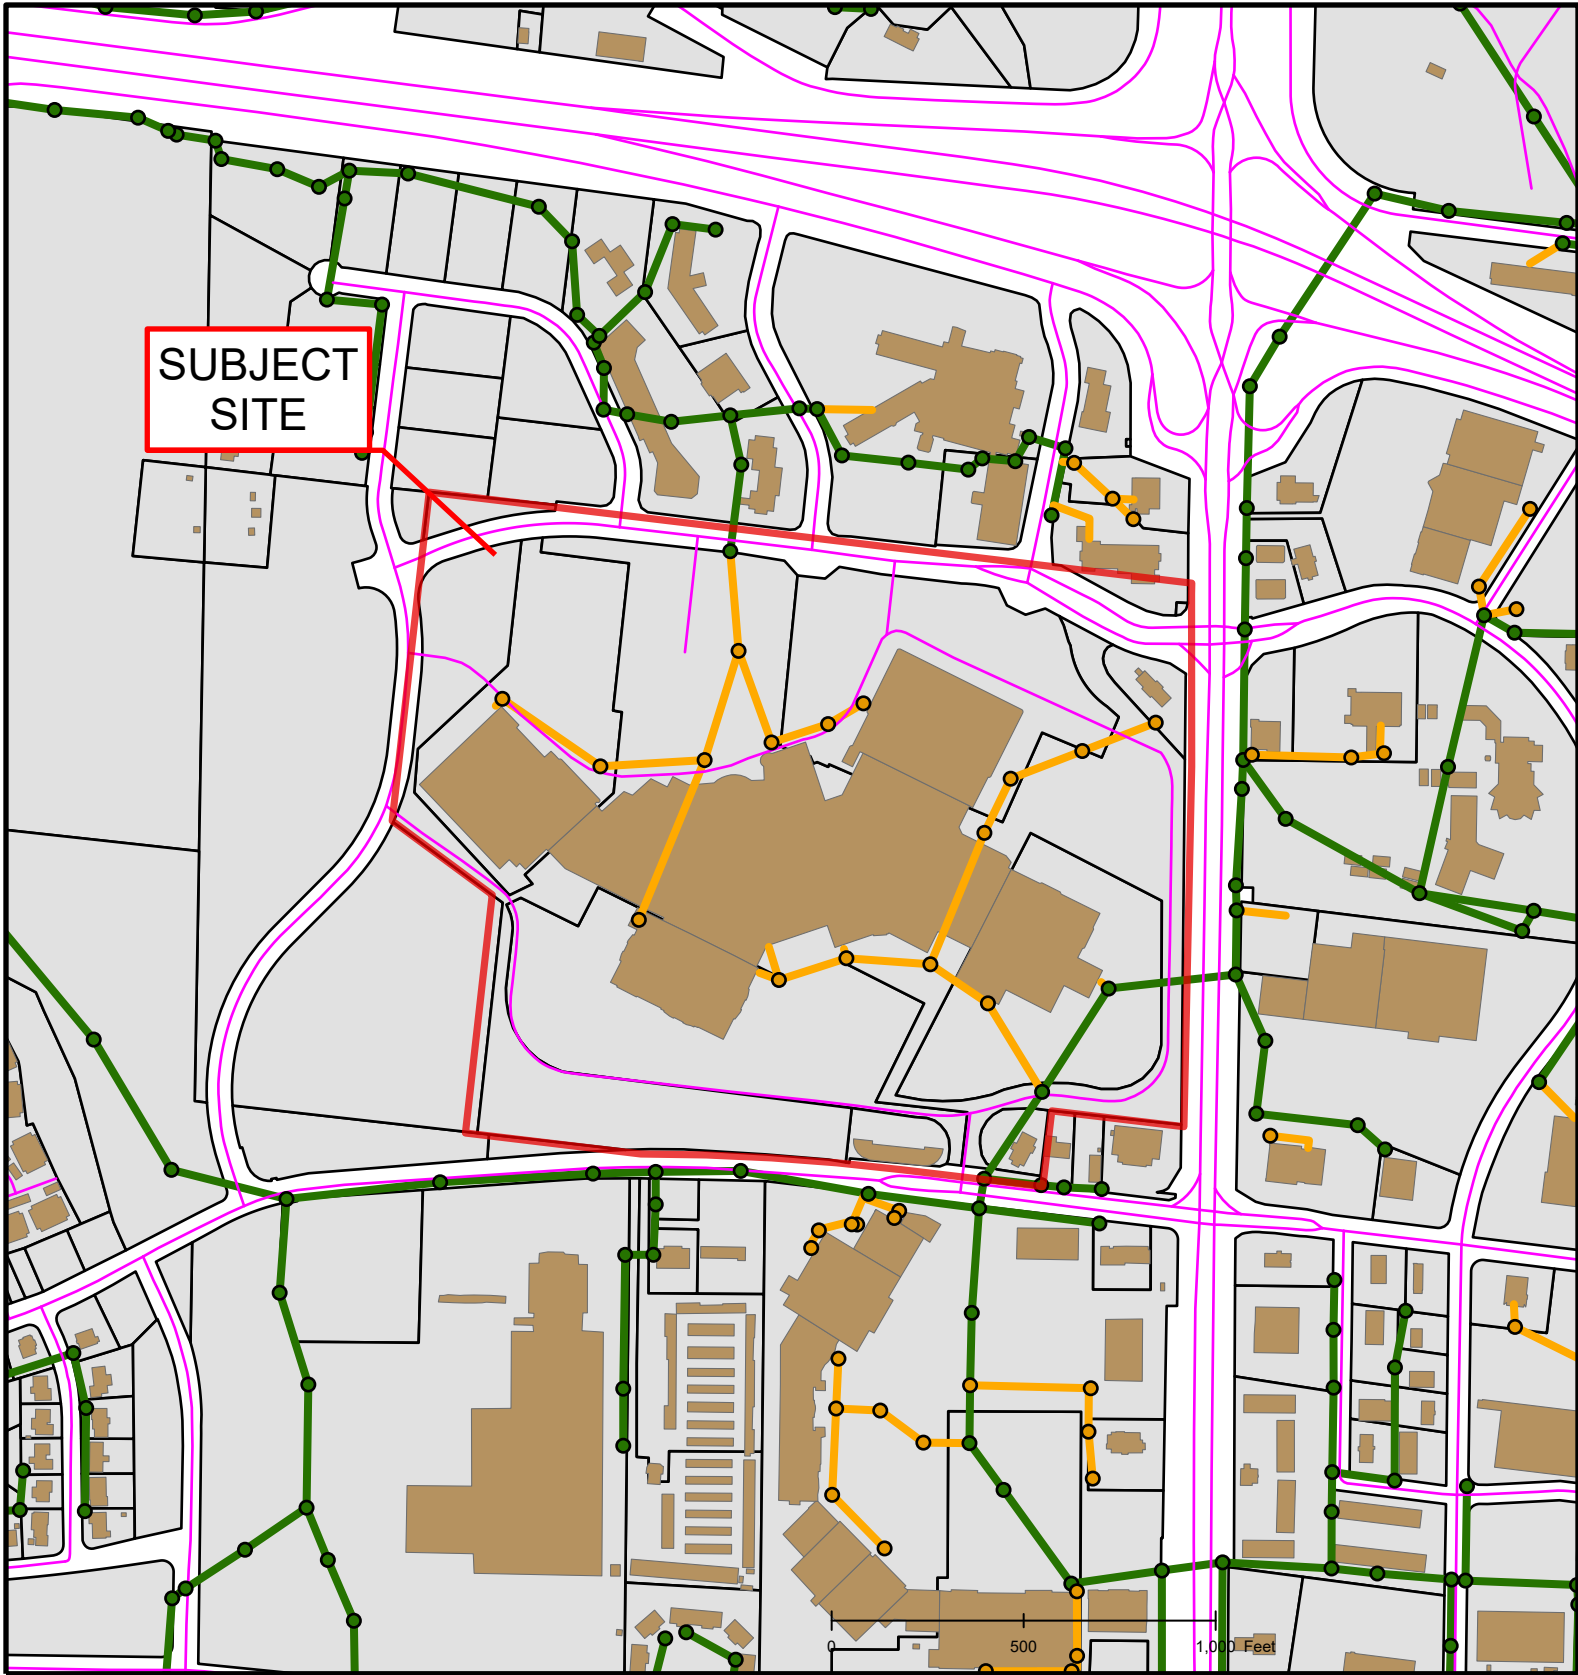

#176-2019: Columbia Mall PD Plan (Major Amendment)

Created by The City of Columbia - Community Development Department

Parcel Data Source: Boone County Assessor

2017 Imagery: Boone County Assessor's Office

Hillshade Data: Boone County GIS

#176-2019: Columbia Mall PD Plan (Major Amendment)

Created by The City of Columbia - Community Development Department

Parcel Data Source: Boone County Assessor

2017 Imagery: Boone County Assessor's Office

Hillshade Data: Boone County GIS