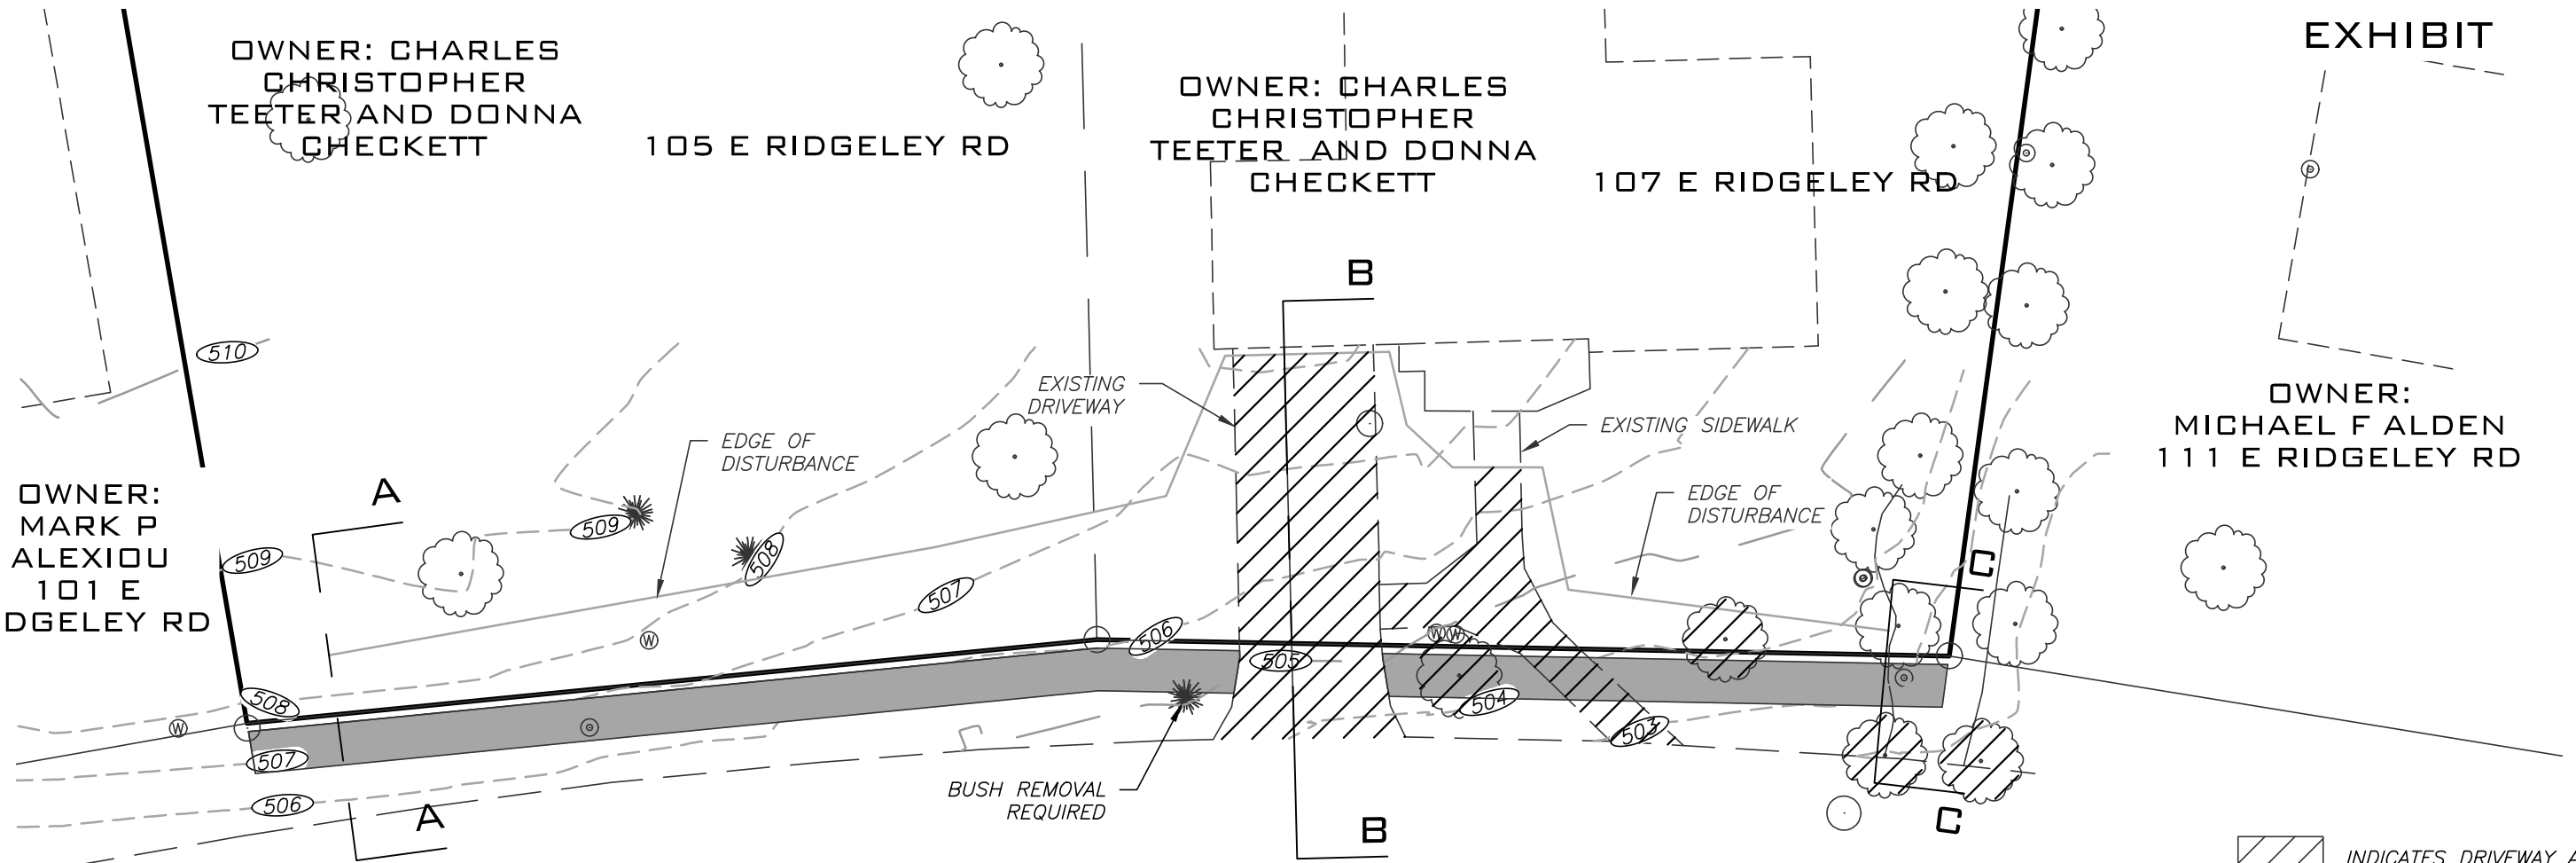

EXHIBIT

OWNER:
MICHAEL F ALDEN
111 E RIDGELEY RD

OWNER: CHARLES
CHRISTOPHER
TEETER AND DONNA
CHECKETT

107 E RIDGELEY RD

105 E RIDGELEY RD

OWNER: CHARLES
CHRISTOPHER
TEETER AND DONNA
CHECKETT

OWNER:
MARK P
ALEXIOU
101 E
RIDGELEY RD

 INDICATES DRIVEWAY AND VEGETATION THAT WILL REQUIRE REMOVAL