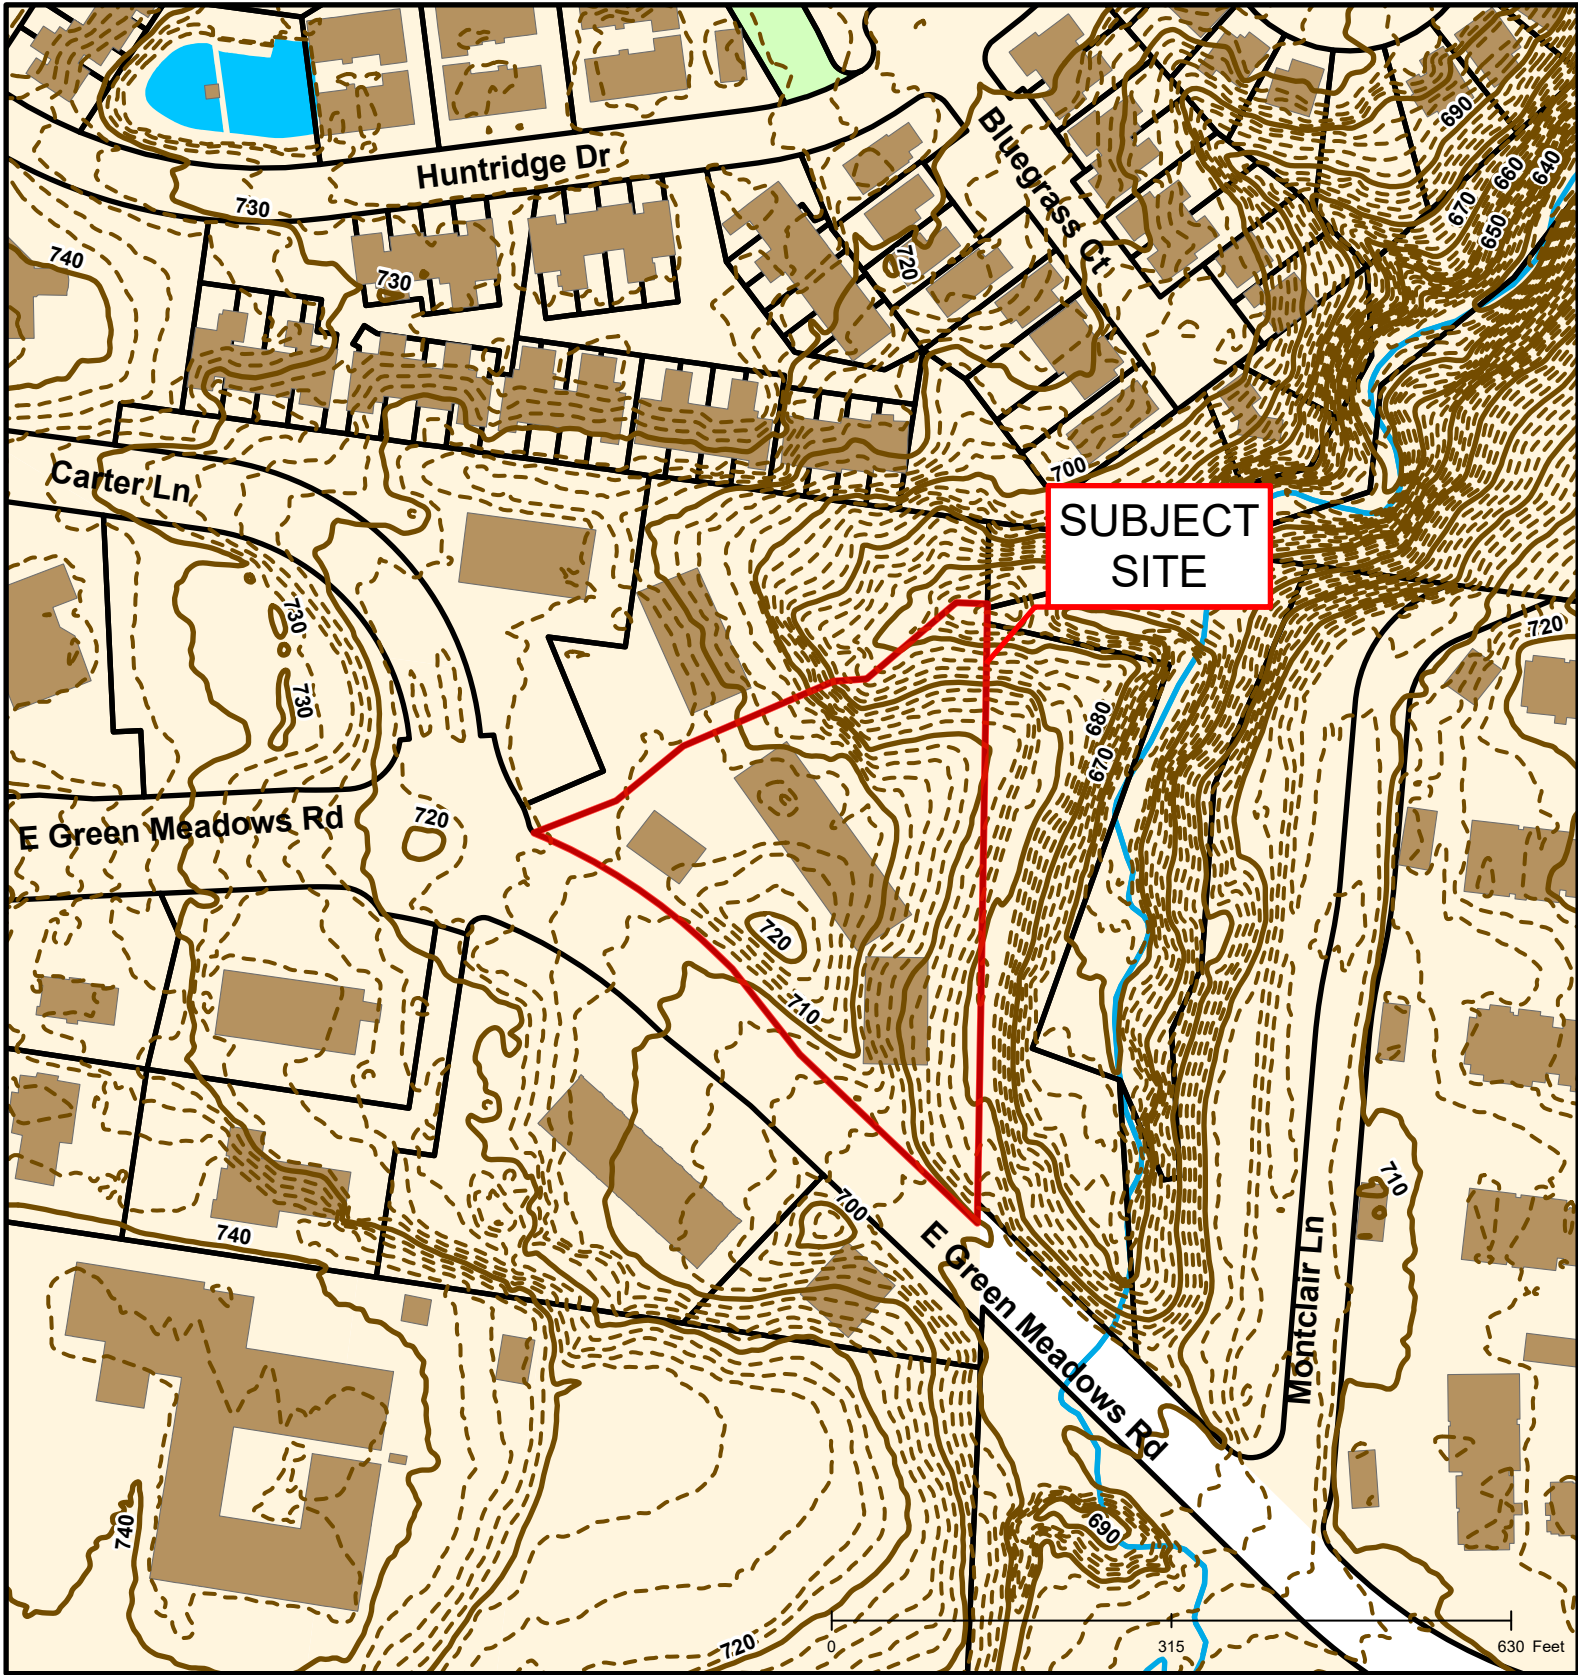

#9-21: Major PD Plan Amendment

 City Zoning	 Columbia City Limit
 Parcels	

#9-21: Major PD Plan Amendment

#9-21: Major PD Plan Amendment