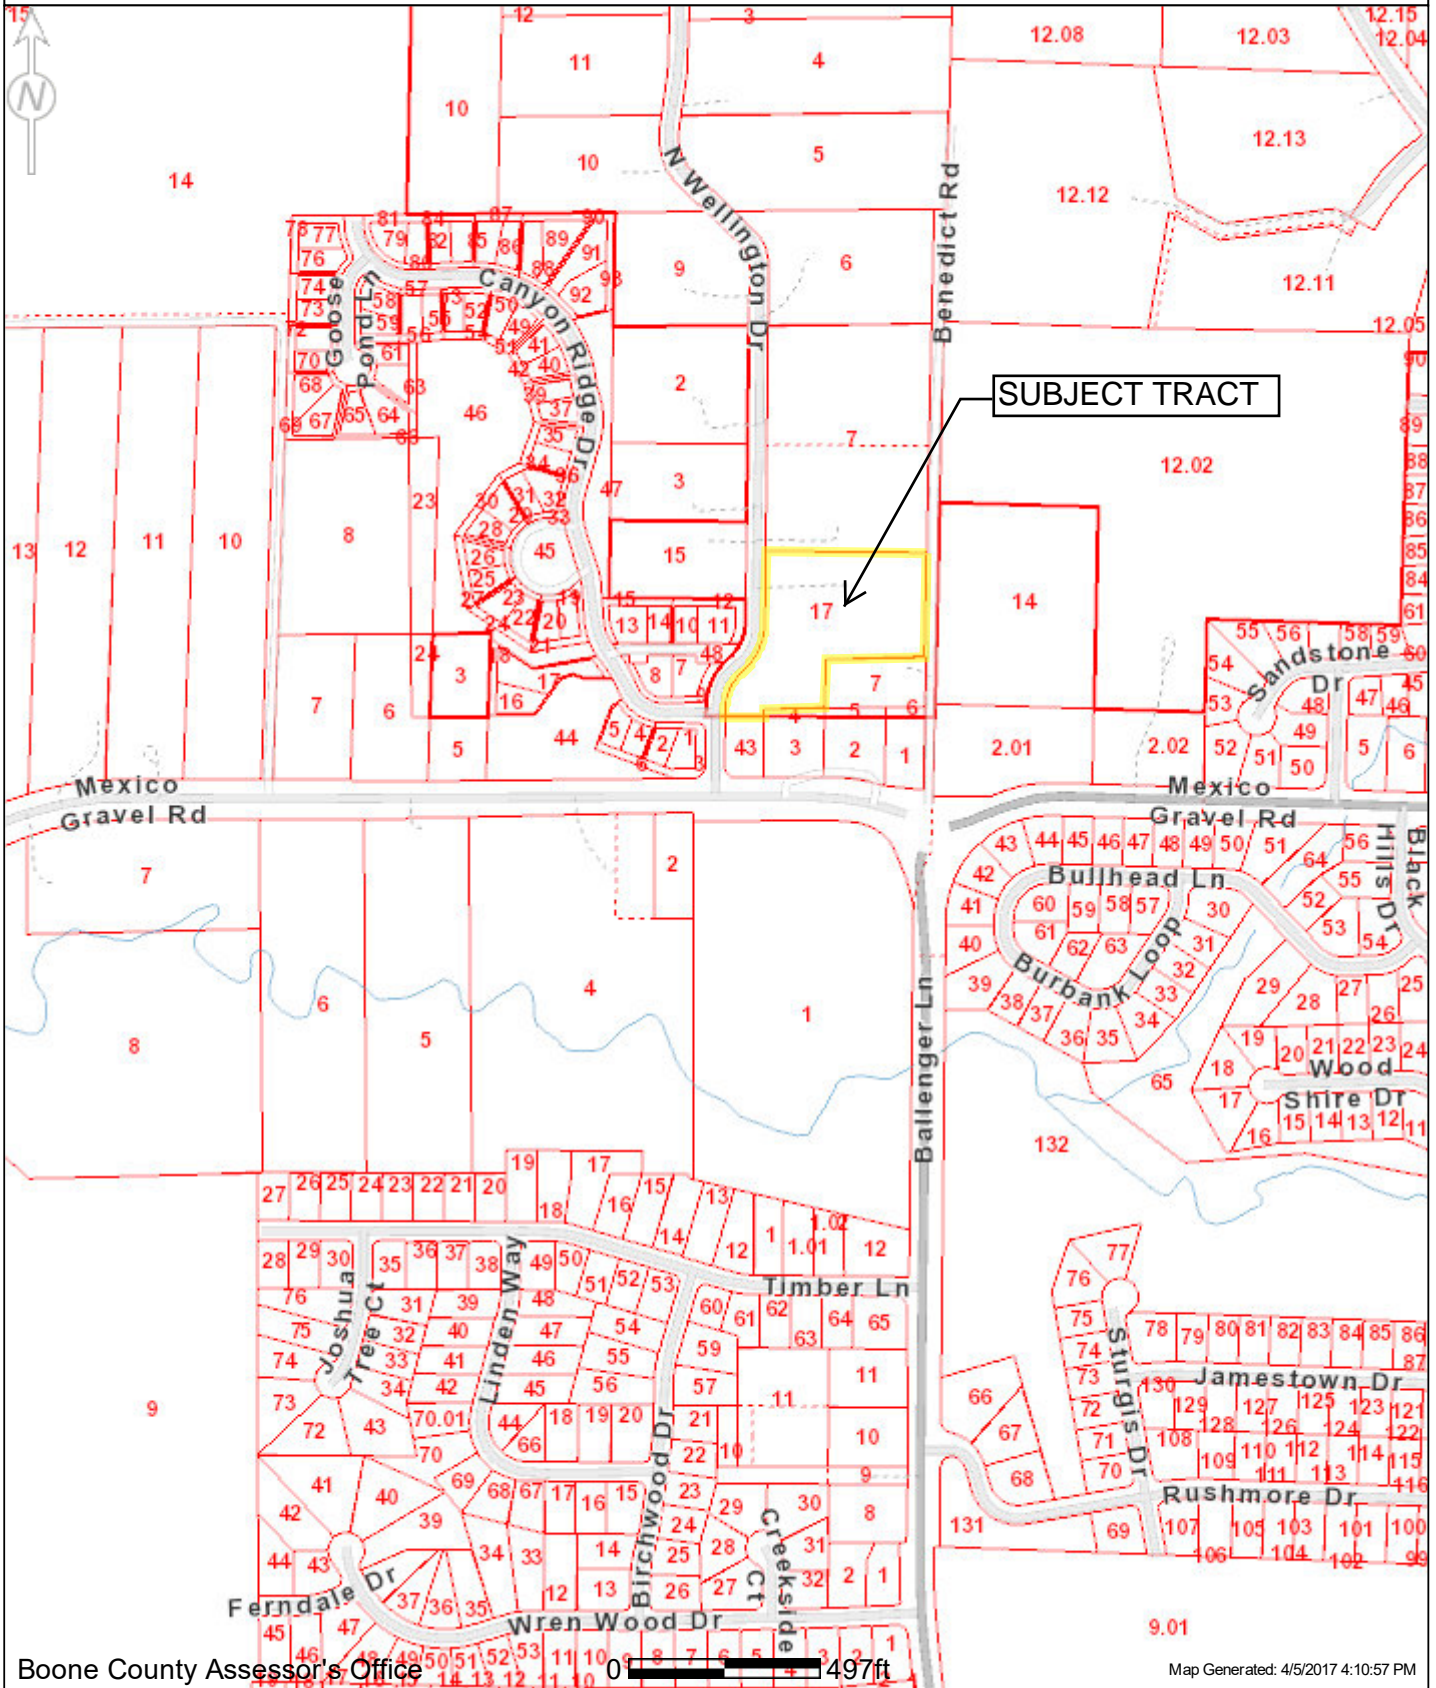

Boone County Internet Parcel Map

Prepared by the Boone County Assessor's Office, (573) 886-4262

Boone County Assessor's Office

Map Generated: 4/5/2017 4:10:57 PM

ATTENTION!!

DISCLAIMER; READ CAREFULLY: These maps were prepared for the inventory of real property based on the utilization of deeds, plans, and/or supportive data. In addition, map files are frequently changed to reflect changes in boundaries, lot lines and other geographic features resulting from changes in ownership, development and other causes. The existence, dimension, and location of features, as well as other information, should not be relied upon for any purpose without actual field verification. The County of Boone makes no warranty of any kind concerning the completeness or accuracy of information contained on these maps and assumes no liability or responsibility for the use or reuse of these maps by persons not affiliated with Boone County. Use of these maps by any person not affiliated with Boone County constitutes agreement by the user to assume full liability and responsibility for the verification of the accuracy of information shown on these maps.