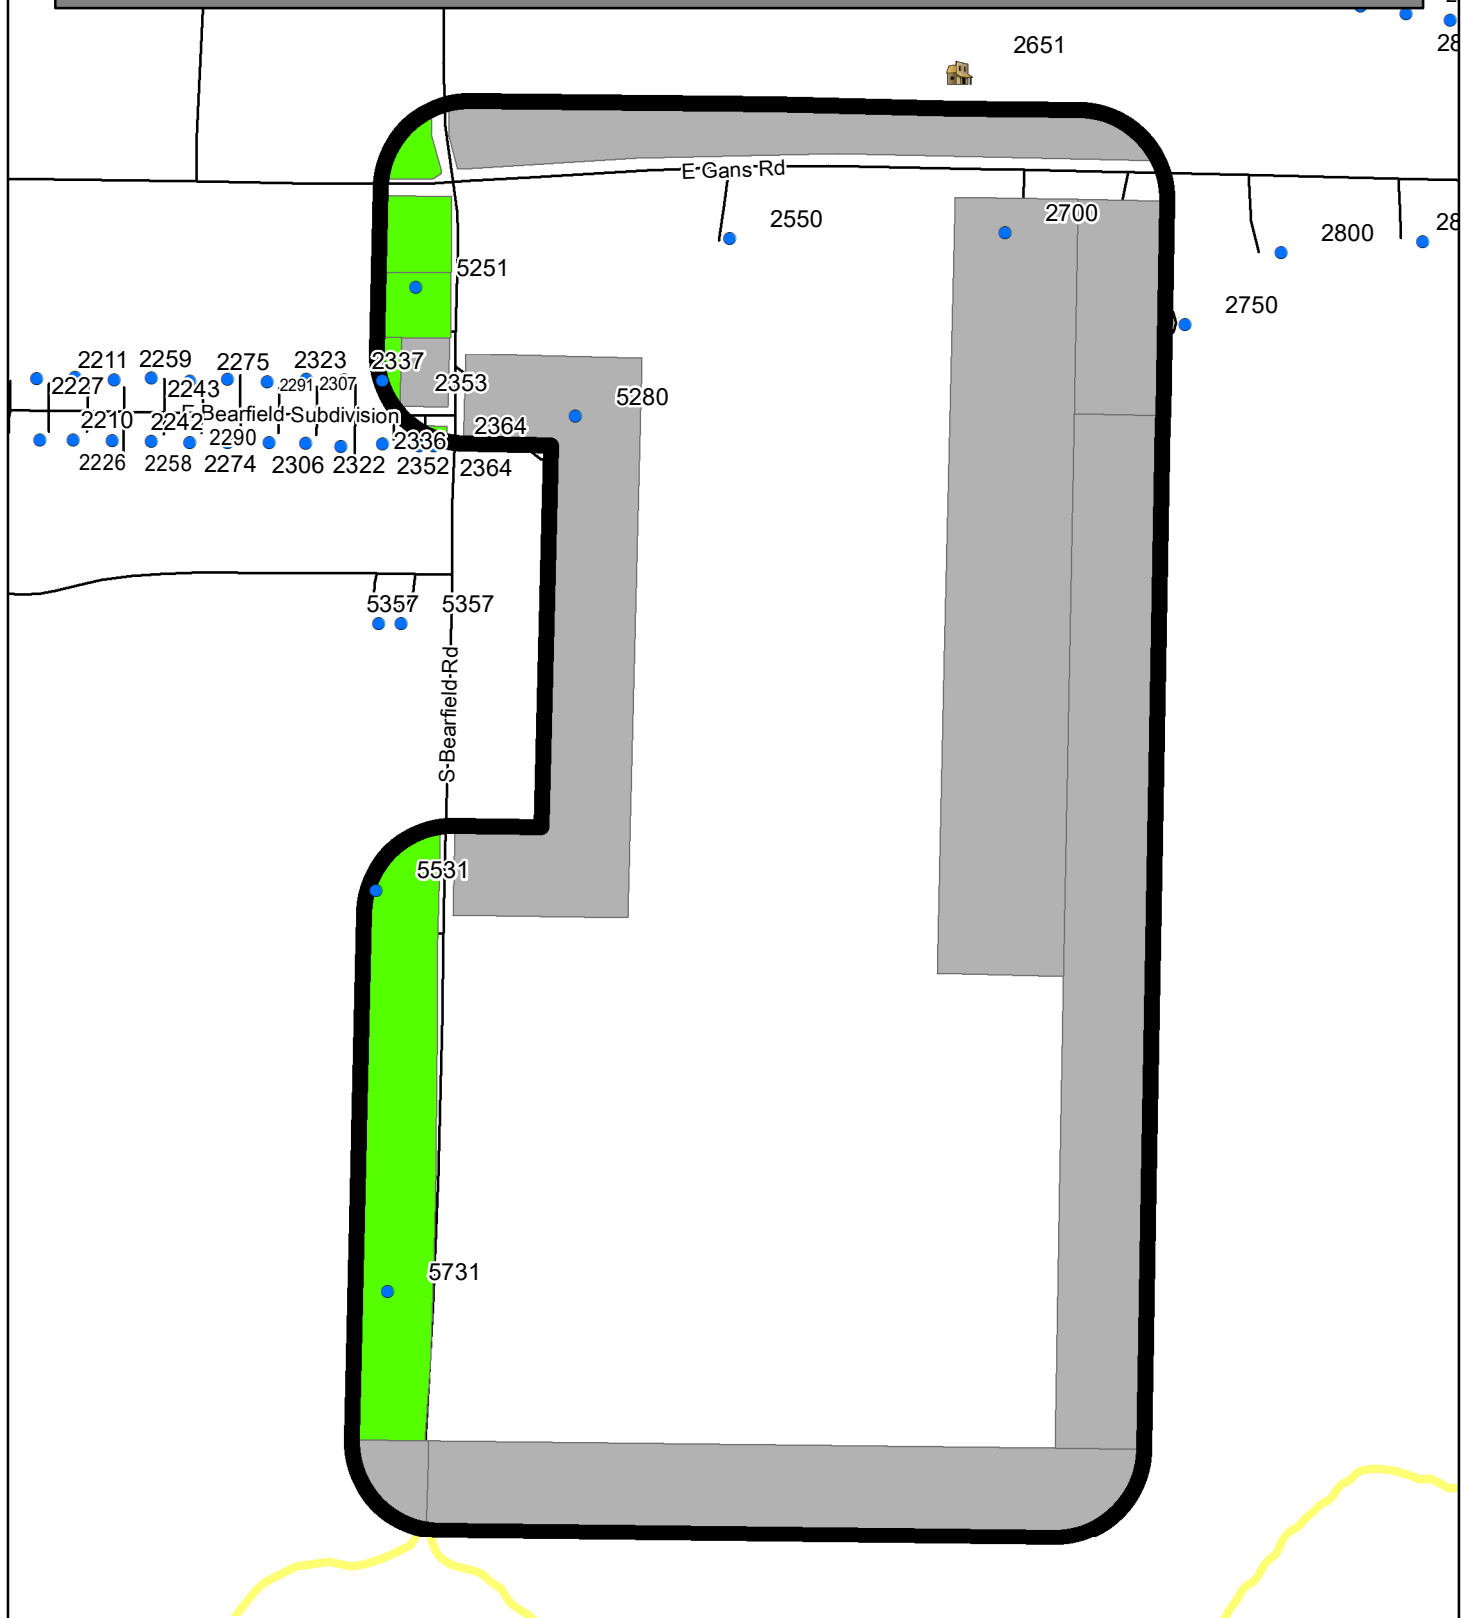

# Case# 91-2021 Protest Petition Map - REV 5-16-2021

## Legend

-  185' Petition Boundary
-  Verified Protesting Parcels
-  Non-Protesting Parcels

725 Feet

June 16, 2021