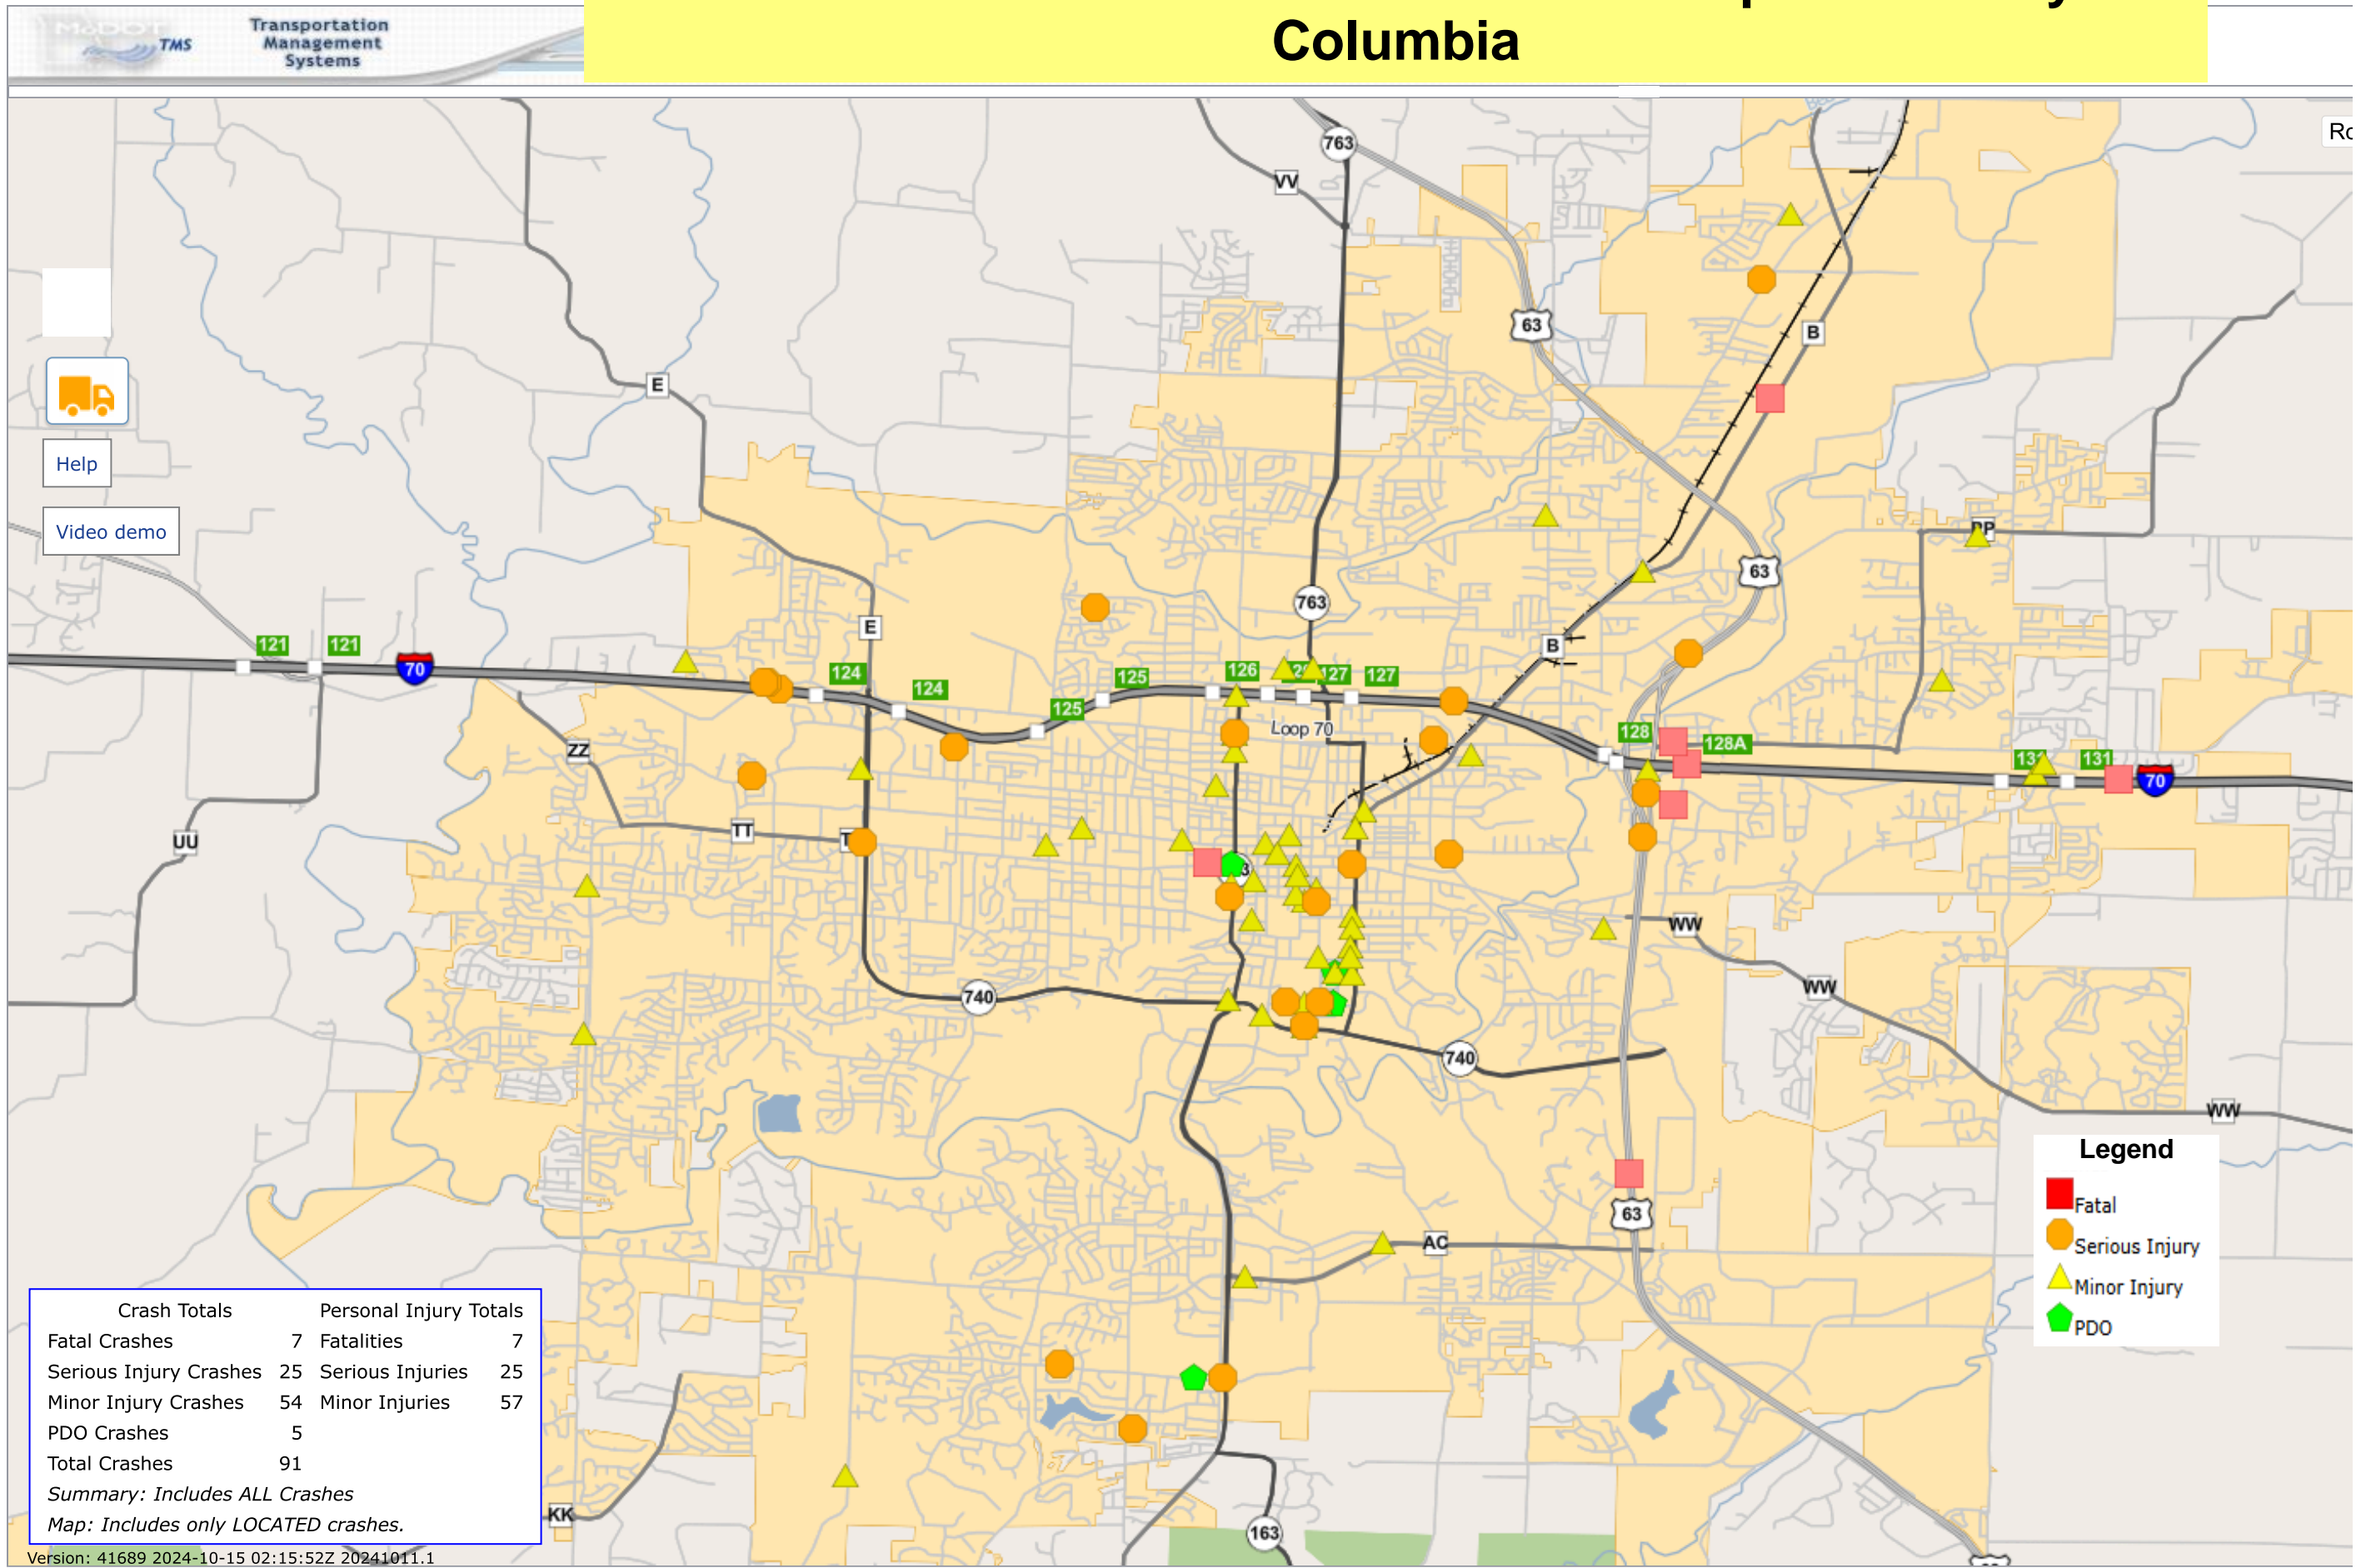

2022 - 2024 Pedestrian Crash Location Map for the City of Columbia

Version: 41689 2024-10-15 02:15:52Z 20241011.1